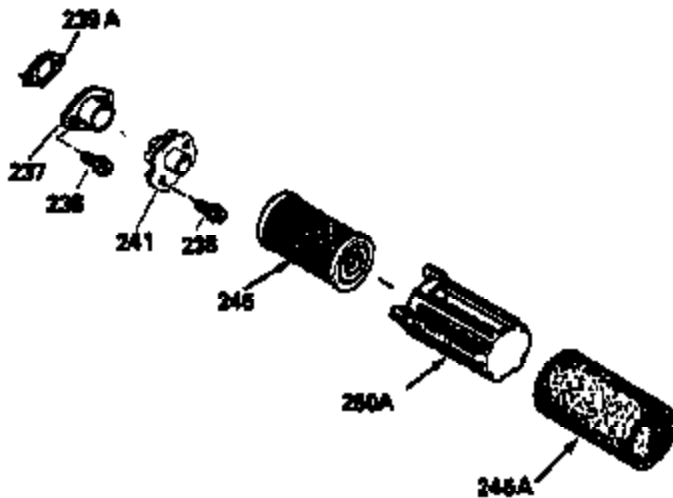

ILLUSTRATION SHOWS TYPICAL PARTS ONLY. ORDER BY PART NUMBER. PARTS NOT LISTED ARE SUPPLIED BY OEM.

VIEW 3 OF 3

Ref #	Part Number	Qty	Description
19	31361	1	Extension Spring
69	35261	1	* Mounting Flange Gasket
92	650815	1	Belleville Washer
182	6201	2	Screw, 1/4-28 x 7/8"
185	33004A	1	Intake Pipe (Incl. 224)
186	34358	1	Governor Link
191	35040B	1	S.E. Brake Bracket (Incl. 195)
223	650451	2	Screw, 1/4-20 x 1"
238	650932	2	Screw, 10-32 x 49/64"
241	35797	1	Air Cleaner Collar
245	35066	1	Air Cleaner Filter
250	35065	1	Air Cleaner Cover
276	33753	1	Locking Plate
277	650795	2	Screw, 1/4-20 x 2-1/4"
292A	35728	1	Fuel Line Clamp
357	34985	1	Starter Rope Retainer