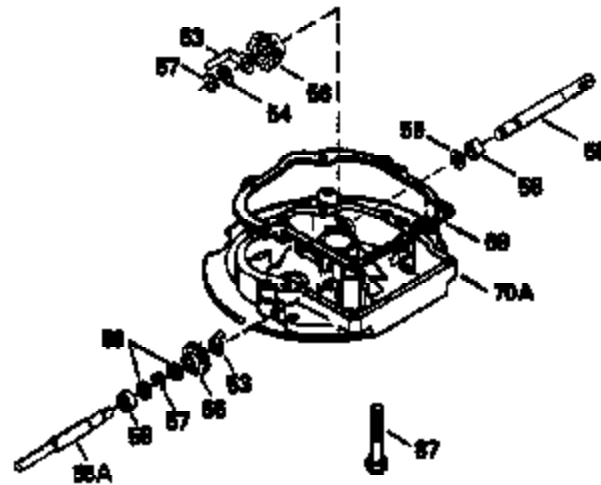

ILLUSTRATION SHOWS TYPICAL PARTS ONLY. ORDER BY PART NUMBER. PARTS NOT LISTED ARE SUPPLIED BY OEM.

VIEW 3 OF 3

Ref #	Part Number	Qty	Description
19	31361	1	Extension Spring
69	35261	1	* Mounting Flange Gasket
92	650815	1	Belleville Washer
182	6201	2	Screw, 1/4-28 x 7/8"
185	33004A	1	Intake Pipe (Incl. 224)
186	34358	1	Governor Link
191	35040B	1	S.E. Brake Bracket (Incl. 195)
223	650451	2	Screw, 1/4-20 x 1"
238	650932	2	Screw, 10-32 x 49/64"
241	35797	1	Air Cleaner Collar
245	35066	1	Air Cleaner Filter
250	35065	1	Air Cleaner Cover
276	33753	1	Locking Plate
277	650795	2	Screw, 1/4-20 x 2-1/4"
292A	35728	1	Fuel Line Clamp
357	34985	1	Starter Rope Retainer