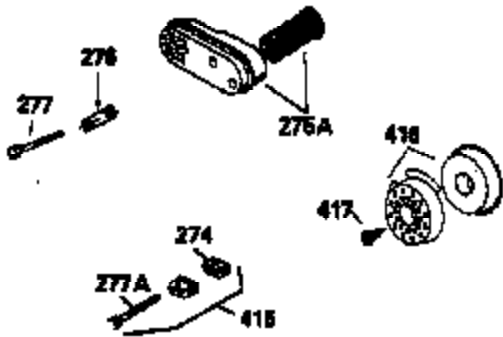

ILLUSTRATION SHOWS TYPICAL PARTS ONLY. ORDER BY PART NUMBER. PARTS NOT LISTED ARE SUPPLIED BY OEM.

VIEW 3 OF 3

Ref #	Part Number	Qty	Description
19	31361	1	Extension Spring
69	35261	1	* Mounting Flange Gasket
92	650815	1	Belleville Washer
182	6201	2	Screw, 1/4-28 x 7/8"
185	33004A	1	Intake Pipe (Incl. 224)
186	34358	1	Governor Link
191	35040B	1	S.E. Brake Bracket (Incl. 195)
223	650451	2	Screw, 1/4-20 x 1"
238	650932	2	Screw, 10-32 x 49/64"
241	35797	1	Air Cleaner Collar
245	35066	1	Air Cleaner Filter
250	35065	1	Air Cleaner Cover
276	33753	1	Locking Plate
277	650795	2	Screw, 1/4-20 x 2-1/4"
292A	35728	1	Fuel Line Clamp
357	34985	1	Starter Rope Retainer