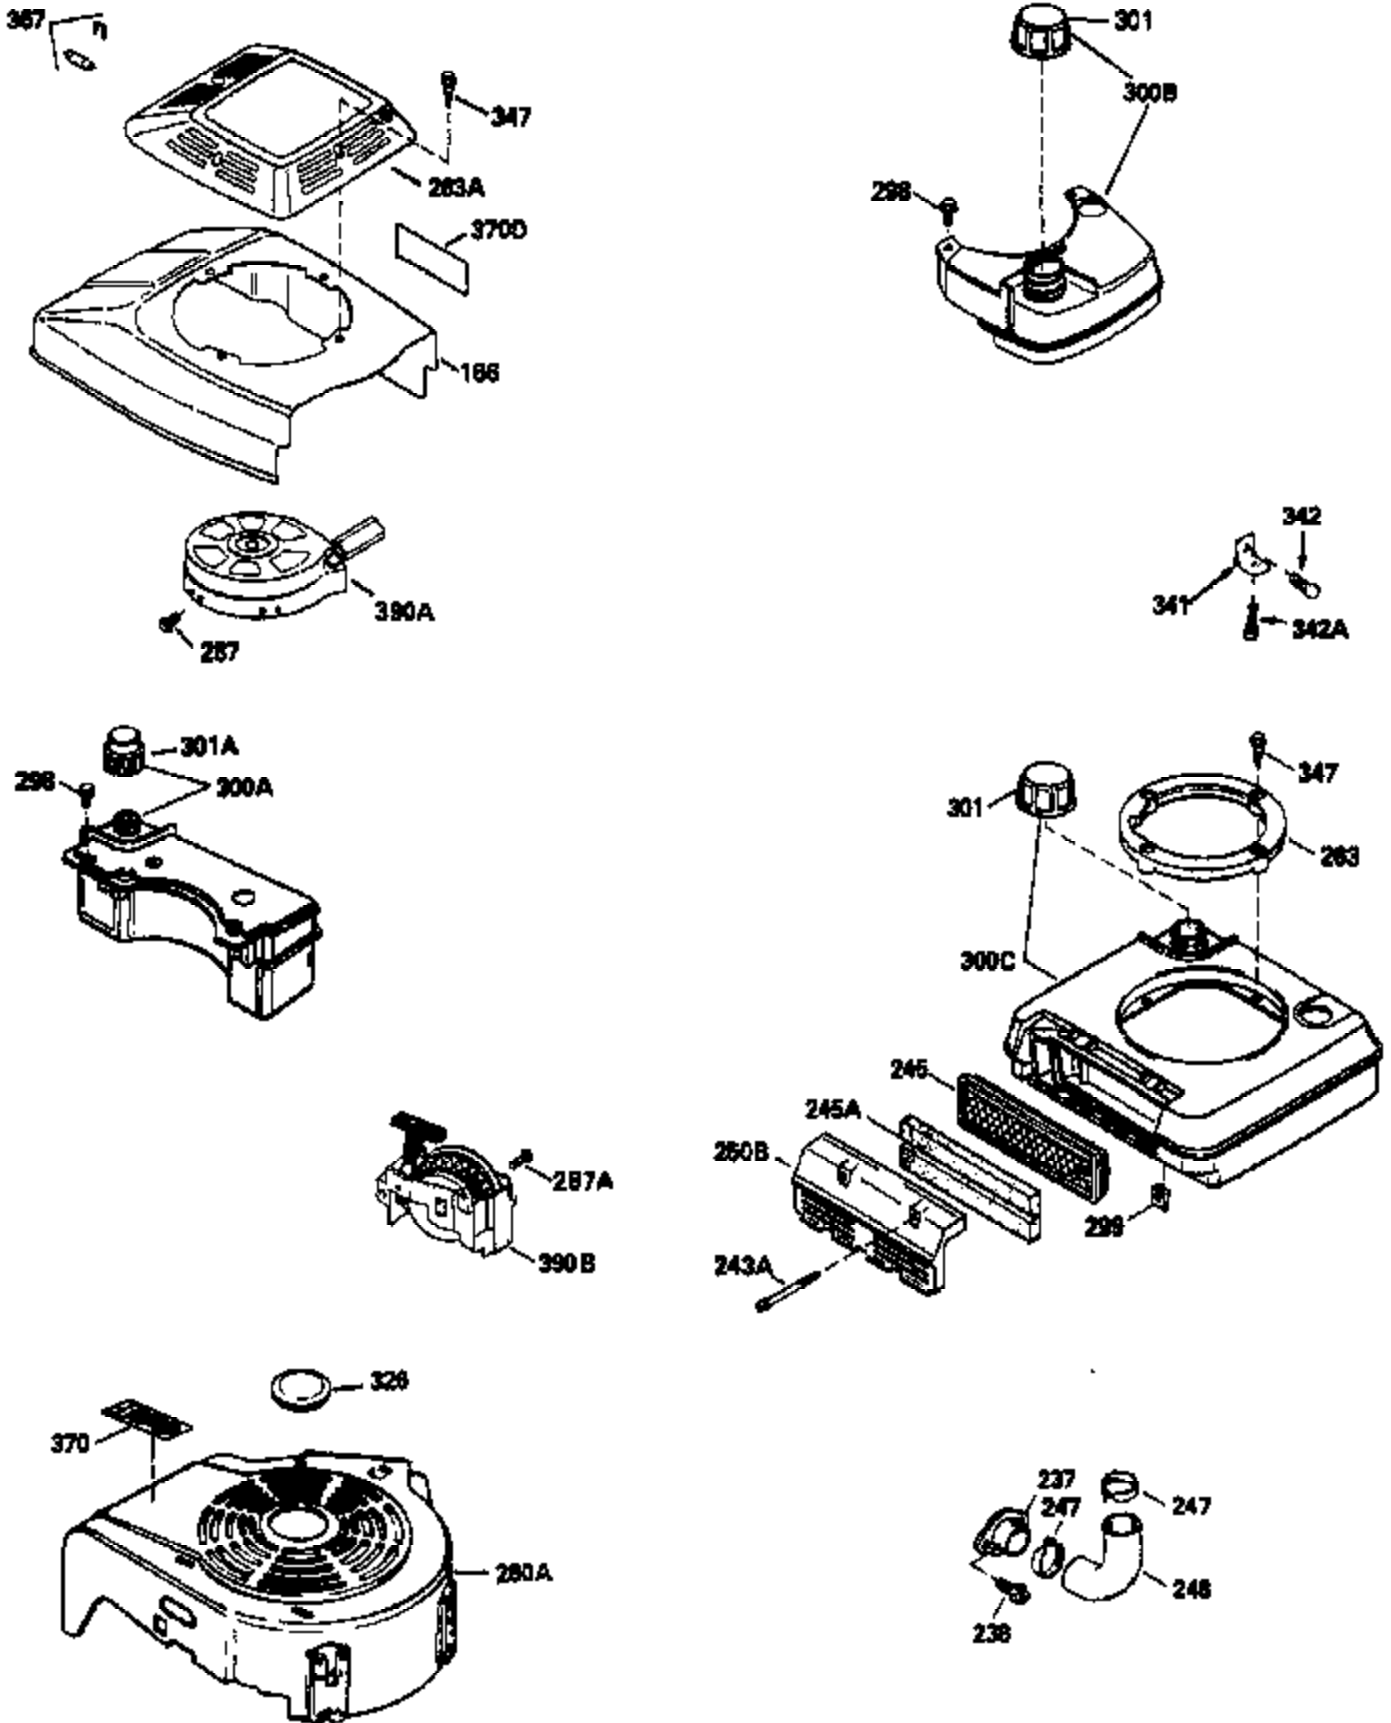

ILLUSTRATION SHOWS TYPICAL PARTS ONLY. ORDER BY PART NUMBER. PARTS NOT LISTED ARE SUPPLIED BY OEM.

VIEW 2 OF 3

Ref #	Part Number	Qty	Description
92	650815	1	Belleville Washer
191	35040B	1	S.E. Brake Bracket (Incl. 195)
238	650932	2	Screw, 10-32 x 49/64"
245	35066	1	Air Cleaner Filter
287	650884	2	Screw, 8-32 x 1/2"
292A	35728	1	Fuel Line Clamp
301	33032	1	Fuel Cap
357	34985	1	Starter Rope Retainer
390	590621	1	Rewind Starter