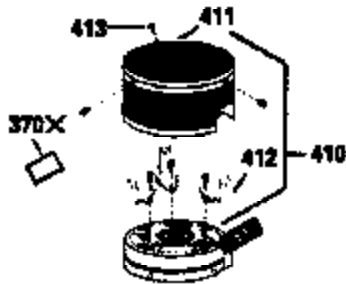

ILLUSTRATION SHOWS TYPICAL PARTS ONLY. ORDER BY PART NUMBER. PARTS NOT LISTED ARE SUPPLIED BY OEM.

VIEW 3 OF 3

Ref #	Part Number	Qty	Description
19	31361	1	Extension Spring
69	35261	1	* Mounting Flange Gasket
92	650815	1	Belleville Washer
182	6201	2	Screw, 1/4-28 x 7/8"
185	33004A	1	Intake Pipe (Incl. 224)
186	34358	1	Governor Link
191	35040B	1	S.E. Brake Bracket (Incl. 195)
223	650451	2	Screw, 1/4-20 x 1"
238	650932	2	Screw, 10-32 x 49/64"
241	35797	1	Air Cleaner Collar
245	35066	1	Air Cleaner Filter
250	35065	1	Air Cleaner Cover
276	33753	1	Locking Plate
277	650795	2	Screw, 1/4-20 x 2-1/4"
292A	35728	1	Fuel Line Clamp
357	34985	1	Starter Rope Retainer