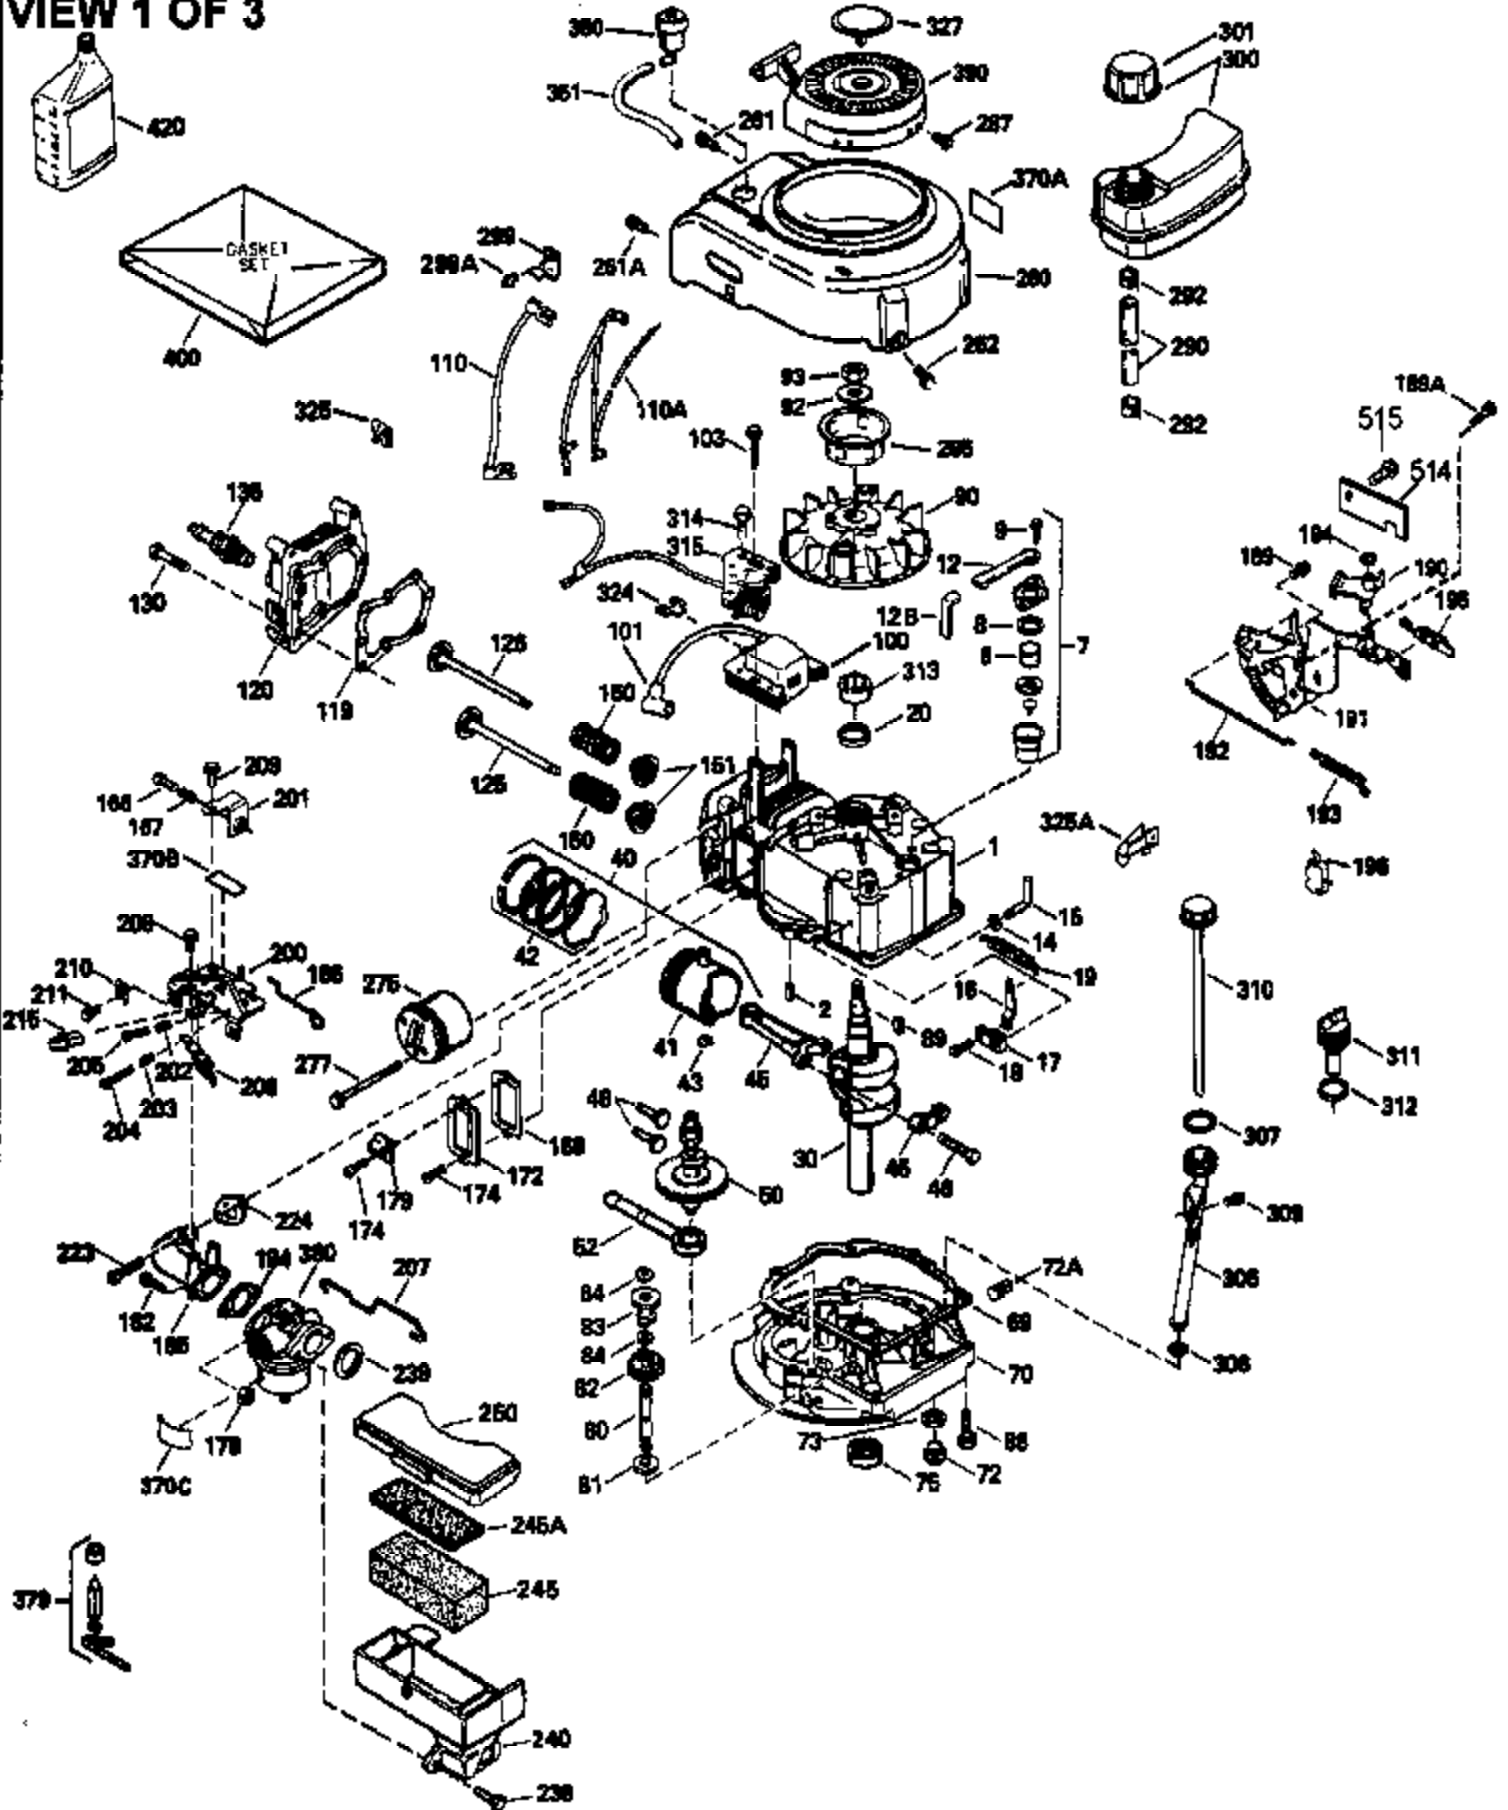

ILLUSTRATION SHOWS TYPICAL PARTS ONLY. ORDER BY PART NUMBER. PARTS NOT LISTED ARE SUPPLIED BY OEM.

VIEW 1 OF 3

Engine Parts List #1

Ref #	Part Number	Qty	Description
1	33968B	1	Cylinder (Incl. 2 & 20)
2	26727	2	Dowel Pin
6	33734	1	Breather Element
7	34214A	1	Breather Ass'y. (Incl. 6, 8, 9 & 12)
8	33735	1	* Breather Gasket
9	30200	2	Screw, 10-24 x 9/16"
12	33886	1	Breather Tube
12B	34695	1	Breather Tube Elbow
14	28277	1	Washer
15	30589	1	Governor Rod (Incl. 14)
16	32651	1	Governor Lever
17	31335	1	Governor Lever Clamp
18	650548	1	Screw, 8-32 x 5/16"
19	31361	1	Extension Spring
20	32600	1	Oil Seal
30	35801	1	Crankshaft
40	34535	1	Piston, Pin & Ring Set (Std.)
40	34536	1	Piston, Pin & Ring Set (.010" OS)
40	34537	1	Piston, Pin & Ring Set (.020" OS)
41	33562B	1	Piston & Pin Ass'y. (Std.) (Incl. 43)
41	33563B	1	Piston & Pin Ass'y. (.010" OS) (Incl. 43)
41	33564B	1	Piston & Pin Ass'y. (.020" OS) (Incl. 43)
42	33567	1	Ring Set (Std.)
42	33568	1	Ring Set (.010" OS)
42	33569	1	Ring Set (.020" OS)
43	20381	2	Piston Pin Retaining Ring
45	32875	1	Connecting Rod Ass'y. (Incl. 46)
46	32610A	2	Connecting Rod Bolt
48	27241	2	Valve Lifter
50	33553	1	Camshaft (MCR)
52	29914	1	Oil Pump Ass'y.
69	35261	1	* Mounting Flange Gasket
70	34311D	1	Mounting Flange (Incl. 72, 75 & 80)
72	30572	1	Oil Drain Plug
73	28833	1	Drain Plug Gasket
75	27897	1	Oil Seal
80	30574	1	Governor Shaft
81	30590A	1	Washer
82	30591	1	Governor Gear Ass'y. (Incl. 81)
83	30588A	1	Governor Spool
84	29193	2	Retaining Ring
86	650488	6	Screw, 1/4-20 x 1-1/4"
89	611004	1	Flywheel Key
90	611109	1	Flywheel
92	650815	1	Belleville Washer
93	650816	1	Flywheel Nut
100	34443A	1	Solid State Ignition
101	610118	1	Spark Plug Cover
103	650814	2	Screw, Torx T-15, 10-24 x 1"
110	34961	1	Ground Wire
119	33554A	1	* Cylinder Head Gasket
120	34342	1	Cylinder Head
125	29313C	1	Exhaust Valve (Std.) (Incl. 151)
125	29315C	1	Exhaust Valve (1/32" OS) (Incl. 151)
126	29314B	1	Intake Valve (Std.) (Incl. 151)
126	29315C	1	Intake Valve (1/32" OS) (Incl. 151)
130	6021A	8	Screw, 5/16-18 x 1-1/2"
135	35395	1	Resistor Spark Plug (RJ19LM)