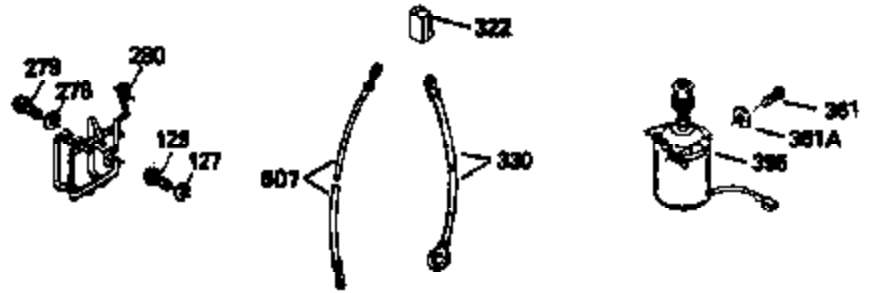

ILLUSTRATION SHOWS TYPICAL PARTS ONLY. ORDER BY PART NUMBER. PARTS NOT LISTED ARE SUPPLIED BY OEM.

VIEW 3 OF 3

Ref #	Part Number	Qty	Description
19	31361	1	Extension Spring
69	35261	1	* Mounting Flange Gasket
92	650815	1	Belleville Washer
182	6201	2	Screw, 1/4-28 x 7/8"
185	33004A	1	Intake Pipe (Incl. 224)
186	34358	1	Governor Link
191	35040B	1	S.E. Brake Bracket (Incl. 195)
223	650451	2	Screw, 1/4-20 x 1"
238	650932	2	Screw, 10-32 x 49/64"
241	35797	1	Air Cleaner Collar
245	35066	1	Air Cleaner Filter
250	35065	1	Air Cleaner Cover
276	33753	1	Locking Plate
277	650795	2	Screw, 1/4-20 x 2-1/4"
292A	35728	1	Fuel Line Clamp
357	34985	1	Starter Rope Retainer