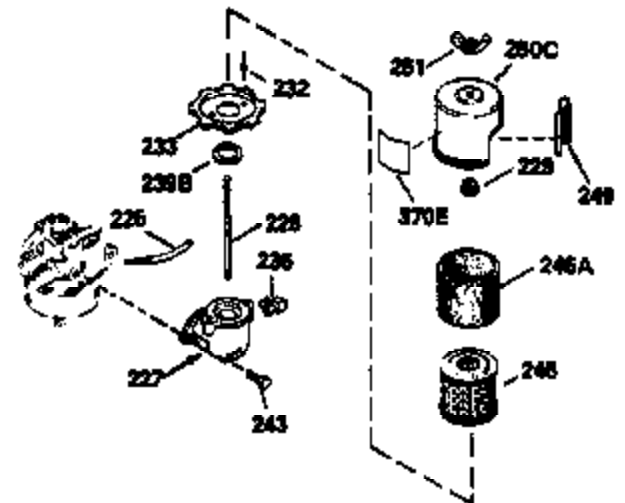

ILLUSTRATION SHOWS TYPICAL PARTS ONLY. ORDER BY PART NUMBER. PARTS NOT LISTED ARE SUPPLIED BY OEM.

VIEW 3 OF 3

Ref #	Part Number	Qty	Description
19	31361	1	Extension Spring
69	35261	1	* Mounting Flange Gasket
92	650815	1	Belleville Washer
182	6201	2	Screw, 1/4-28 x 7/8"
185	33004A	1	Intake Pipe (Incl. 224)
186	34358	1	Governor Link
191	35040B	1	S.E. Brake Bracket (Incl. 195)
223	650451	2	Screw, 1/4-20 x 1"
238	650932	2	Screw, 10-32 x 49/64"
241	35797	1	Air Cleaner Collar
245	35066	1	Air Cleaner Filter
250	35065	1	Air Cleaner Cover
276	33753	1	Locking Plate
277	650795	2	Screw, 1/4-20 x 2-1/4"
292A	35728	1	Fuel Line Clamp
357	34985	1	Starter Rope Retainer