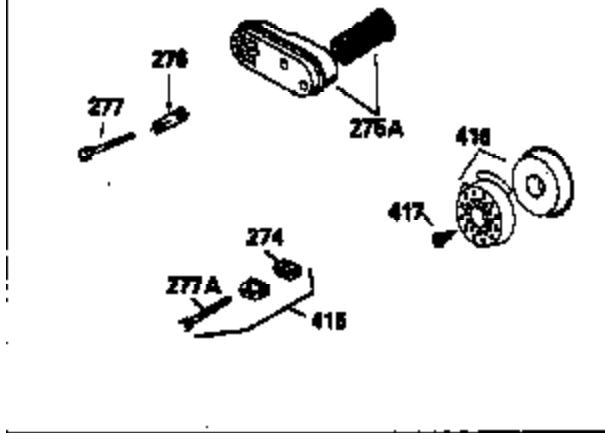

ILLUSTRATION SHOWS TYPICAL PARTS ONLY. ORDER BY PART NUMBER. PARTS NOT LISTED ARE SUPPLIED BY OEM.

VIEW 3 OF 3

Ref #	Part Number	Qty	Description
19	31361		Spring, Extension
69	35261		* Gasket, Mounting flange
92	650815		Washer, Belleville
127	650691		Washer, Flat
129	650818		Screw, 5/16-18 x 1-1/2"
182	6201		Screw, 1/4-28 x 7/8"
185	31384A		Pipe, Intake (Incl. 224)
186	32653		Link, Governor spring
191	35015B		Bracket Assy., S.E. Brake (Incl. 195)
216	33086		Lever, Speed adjusting
223	650451		Screw, 1/4-20 x 1"
238	650806		Screw, 10-32 x 5/8"
246	35604		Element, Air cleaner
246D	35435		Filter, Pre-Air (Optional)
250	35665		Cover, Air cleaner
275A	391019		Muffler
276	33753		Plate, Locking
277A	30063		Screw, Torx T-30, 1/4-20 x 1/2" (Use as req.)
277	650795		Screw, 1/4-20 x 2-1/4" (Use as requir ed)
354	35025		Staple (Not used on all models)
357	34985		Rope Stop & Staple Assy. (Incl. 354)
370G	34387		Decal, Instruction (Optional)
410	730574		Opt.Debris Screen Kit (Incl.370G,411, 412,413)
411	35596		Debris Screen (Optional)
412	35597		Debris Screen Bracket (Optional)
413	650910		Screw, 8-32 x 1/4 (Optional)
415	730162		Muffler Adapter Kit(In.274,277A)(Use as req.)