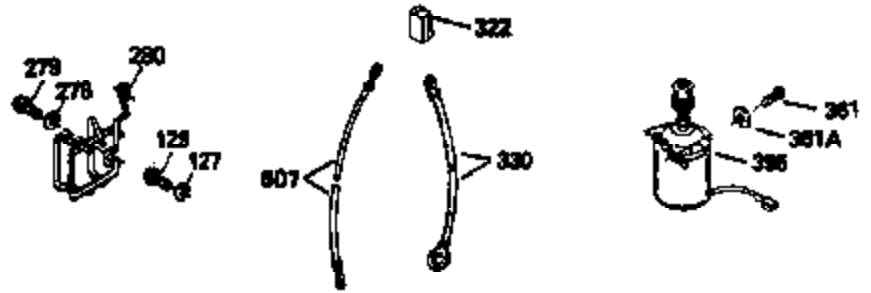

ILLUSTRATION SHOWS TYPICAL PARTS ONLY. ORDER BY PART NUMBER. PARTS NOT LISTED ARE SUPPLIED BY OEM.

VIEW 3 OF 3

Ref #	Part Number	Qty	Description
19	31361		Spring, Extension
69	35261		* Gasket, Mounting flange
92	650815		Washer, Belleville
127	650691		Washer, Flat
129	650818		Screw, 5/16-18 x 1-1/2"
182	6201		Screw, 1/4-28 x 7/8"
185	31384A		Pipe, Intake (Incl. 224)
186	32653		Link, Governor spring
191	35015B		Bracket Assy., S.E. Brake (Incl. 195)
216	33086		Lever, Speed adjusting
223	650451		Screw, 1/4-20 x 1"
238	650806		Screw, 10-32 x 5/8"
246	35604		Element, Air cleaner
246D	35435		Filter, Pre-Air (Optional)
250	35665		Cover, Air cleaner
275A	391019		Muffler
276	33753		Plate, Locking
277A	30063		Screw, Torx T-30, 1/4-20 x 1/2" (Use as req.)
277	650795		Screw, 1/4-20 x 2-1/4" (Use as requir ed)
354	35025		Staple (Not used on all models)
357	34985		Rope Stop & Staple Assy. (Incl. 354)
370G	34387		Decal, Instruction (Optional)
410	730574		Opt.Debris Screen Kit (Incl.370G,411, 412,413)
411	35596		Debris Screen (Optional)
412	35597		Debris Screen Bracket (Optional)
413	650910		Screw, 8-32 x 1/4 (Optional)
415	730162		Muffler Adapter Kit(In.274,277A)(Use as req.)