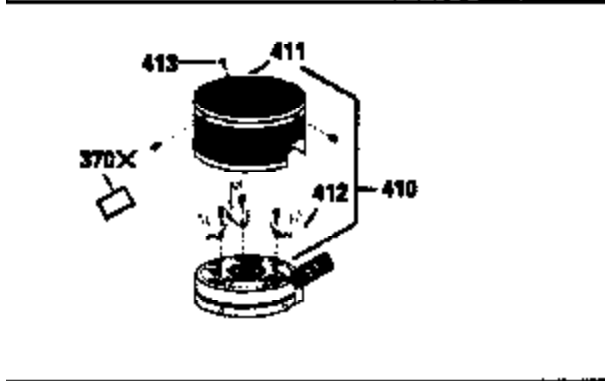

ILLUSTRATION SHOWS TYPICAL PARTS ONLY. ORDER BY PART NUMBER. PARTS NOT LISTED ARE SUPPLIED BY OEM.

VIEW 3 OF 3

Ref #	Part Number	Qty	Description
19	31361		Spring, Extension
69	35261		* Gasket, Mounting flange
92	650815		Washer, Belleville
127	650691		Washer, Flat
129	650818		Screw, 5/16-18 x 1-1/2"
182	6201		Screw, 1/4-28 x 7/8"
185	31384A		Pipe, Intake (Incl. 224)
186	32653		Link, Governor spring
191	35015B		Bracket Assy., S.E. Brake (Incl. 195)
216	33086		Lever, Speed adjusting
223	650451		Screw, 1/4-20 x 1"
238	650806		Screw, 10-32 x 5/8"
246	35604		Element, Air cleaner
246D	35435		Filter, Pre-Air (Optional)
250	35665		Cover, Air cleaner
275A	391019		Muffler
276	33753		Plate, Locking
277A	30063		Screw, Torx T-30, 1/4-20 x 1/2" (Use as req.)
277	650795		Screw, 1/4-20 x 2-1/4" (Use as requir ed)
354	35025		Staple (Not used on all models)
357	34985		Rope Stop & Staple Assy. (Incl. 354)
370G	34387		Decal, Instruction (Optional)
410	730574		Opt.Debris Screen Kit (Incl.370G,411, 412,413)
411	35596		Debris Screen (Optional)
412	35597		Debris Screen Bracket (Optional)
413	650910		Screw, 8-32 x 1/4 (Optional)
415	730162		Muffler Adapter Kit(In.274,277A)(Use as req.)