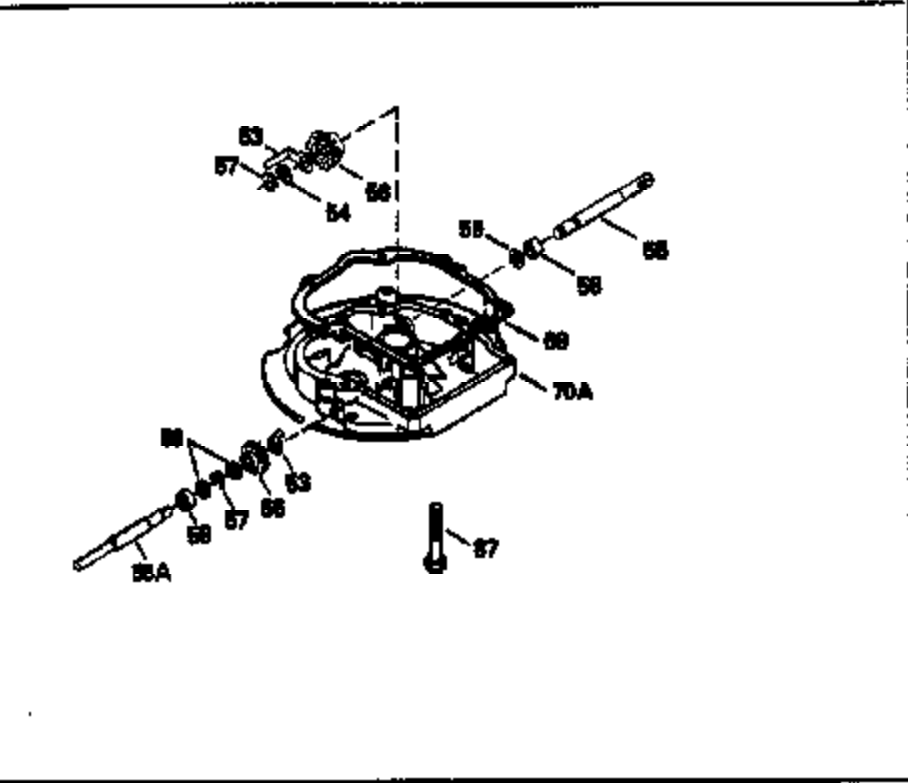

ILLUSTRATION SHOWS TYPICAL PARTS ONLY. ORDER BY PART NUMBER. PARTS NOT LISTED ARE SUPPLIED BY OEM.

VIEW 3 OF 3

Ref #	Part Number	Qty	Description
19	31361		Spring, Extension
69	35261		* Gasket, Mounting flange
92	650815		Washer, Belleville
127	650691		Washer, Flat
129	650818		Screw, 5/16-18 x 1-1/2"
182	6201		Screw, 1/4-28 x 7/8"
185	31384A		Pipe, Intake (Incl. 224)
186	32653		Link, Governor spring
191	35015B		Bracket Assy., S.E. Brake (Incl. 195)
216	33086		Lever, Speed adjusting
223	650451		Screw, 1/4-20 x 1"
238	650806		Screw, 10-32 x 5/8"
246	35604		Element, Air cleaner
246D	35435		Filter, Pre-Air (Optional)
250	35665		Cover, Air cleaner
275A	391019		Muffler
276	33753		Plate, Locking
277A	30063		Screw, Torx T-30, 1/4-20 x 1/2" (Use as req.)
277	650795		Screw, 1/4-20 x 2-1/4" (Use as requir ed)
354	35025		Staple (Not used on all models)
357	34985		Rope Stop & Staple Assy. (Incl. 354)
370G	34387		Decal, Instruction (Optional)
410	730574		Opt.Debris Screen Kit (Incl.370G,411, 412,413)
411	35596		Debris Screen (Optional)
412	35597		Debris Screen Bracket (Optional)
413	650910		Screw, 8-32 x 1/4 (Optional)
415	730162		Muffler Adapter Kit(In.274,277A)(Use as req.)