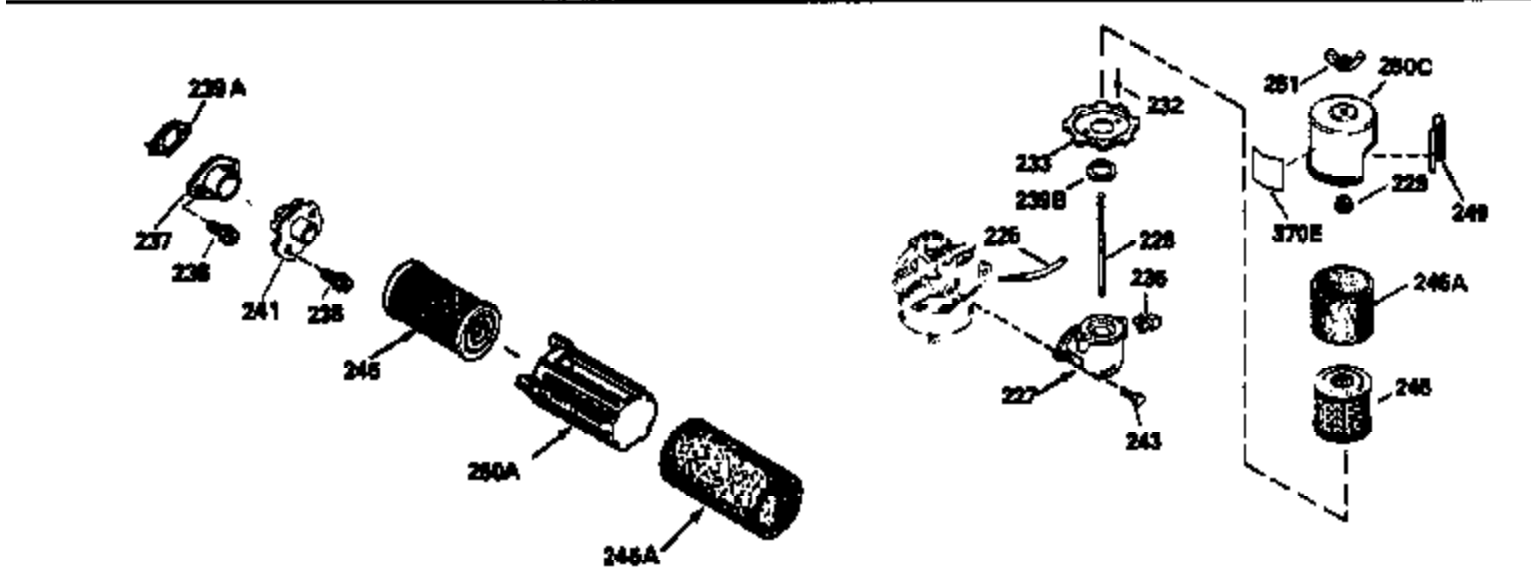

ILLUSTRATION SHOWS TYPICAL PARTS ONLY. ORDER BY PART NUMBER. PARTS NOT LISTED ARE SUPPLIED BY OEM.

VIEW 3 OF 3

Ref #	Part Number	Qty	Description
19	31361		Spring, Extension
69	35261		* Gasket, Mounting flange
92	650815		Washer, Belleville
127	650691		Washer, Flat
129	650818		Screw, 5/16-18 x 1-1/2"
182	6201		Screw, 1/4-28 x 7/8"
185	31384A		Pipe, Intake (Incl. 224)
186	32653		Link, Governor spring
191	35015B		Bracket Assy., S.E. Brake (Incl. 195)
216	33086		Lever, Speed adjusting
223	650451		Screw, 1/4-20 x 1"
238	650806		Screw, 10-32 x 5/8"
246	35604		Element, Air cleaner
246D	35435		Filter, Pre-Air (Optional)
250	35665		Cover, Air cleaner
275A	391019		Muffler
276	33753		Plate, Locking
277A	30063		Screw, Torx T-30, 1/4-20 x 1/2" (Use as req.)
277	650795		Screw, 1/4-20 x 2-1/4" (Use as requir ed)
354	35025		Staple (Not used on all models)
357	34985		Rope Stop & Staple Assy. (Incl. 354)
370G	34387		Decal, Instruction (Optional)
410	730574		Opt.Debris Screen Kit (Incl.370G,411, 412,413)
411	35596		Debris Screen (Optional)
412	35597		Debris Screen Bracket (Optional)
413	650910		Screw, 8-32 x 1/4 (Optional)
415	730162		Muffler Adapter Kit(In.274,277A)(Use as req.)