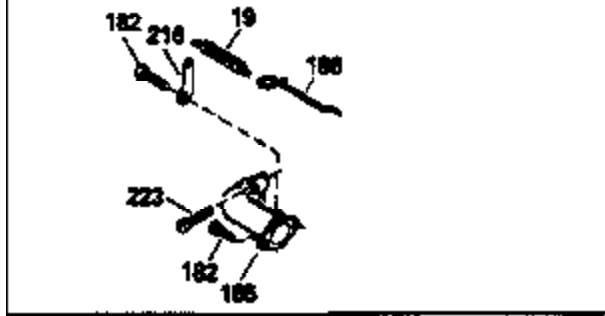

ILLUSTRATION SHOWS TYPICAL PARTS ONLY. ORDER BY PART NUMBER. PARTS NOT LISTED ARE SUPPLIED BY OEM.

VIEW 3 OF 3

Ref #	Part Number	Qty	Description
19	31361		Spring, Extension
69	35261		* Gasket, Mounting flange
92	650815		Washer, Belleville
127	650691		Washer, Flat
129	650818		Screw, 5/16-18 x 1-1/2"
182	6201		Screw, 1/4-28 x 7/8"
185	31384A		Pipe, Intake (Incl. 224)
186	32653		Link, Governor spring
191	35015B		Bracket Assy., S.E. Brake (Incl. 195)
216	33086		Lever, Speed adjusting
223	650451		Screw, 1/4-20 x 1"
238	650806		Screw, 10-32 x 5/8"
246	35604		Element, Air cleaner
246D	35435		Filter, Pre-Air (Optional)
250	35665		Cover, Air cleaner
275A	391019		Muffler
276	33753		Plate, Locking
277A	30063		Screw, Torx T-30, 1/4-20 x 1/2" (Use as req.)
277	650795		Screw, 1/4-20 x 2-1/4" (Use as requir ed)
354	35025		Staple (Not used on all models)
357	34985		Rope Stop & Staple Assy. (Incl. 354)
370G	34387		Decal, Instruction (Optional)
410	730574		Opt.Debris Screen Kit (Incl.370G,411, 412,413)
411	35596		Debris Screen (Optional)
412	35597		Debris Screen Bracket (Optional)
413	650910		Screw, 8-32 x 1/4 (Optional)
415	730162		Muffler Adapter Kit(In.274,277A)(Use as req.)