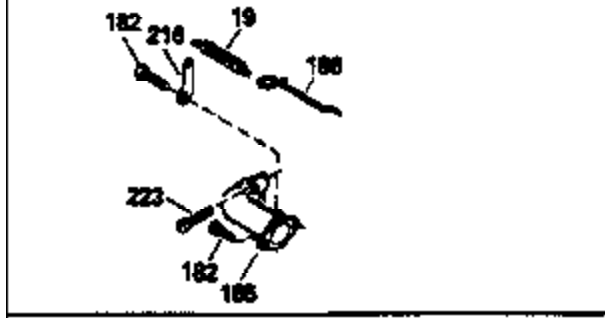

ILLUSTRATION SHOWS TYPICAL PARTS ONLY. ORDER BY PART NUMBER. PARTS NOT LISTED ARE SUPPLIED BY OEM.

VIEW 3 OF 3

Ref #	Part Number	Qty	Description
19	31361		Spring, Extension
69	35261		* Gasket, Mounting flange
92	650815		Washer, Belleville
127	650691		Washer, Flat
129	650818		Screw, 5/16-18 x 1-1/2"
182	6201		Screw, 1/4-28 x 7/8"
185	31384A		Pipe, Intake (Incl. 224)
186	34337		Link, Governor spring
223	650451		Screw, 1/4-20 x 1"
238	650806		Screw, 10-32 x 5/8"
246	35604		Element, Air cleaner
246D	35435		Filter, Pre-Air (Optional)
250	35665		Cover, Air cleaner
275A	391019		Muffler
276	33753		Plate, Locking
277A	30063		Screw, Torx T-30, 1/4-20 x 1/2" (Use as req.)
277	650795		Screw, 1/4-20 x 2-1/4" (Use as requir ed)
354	35025		Staple (Not used on all models)
357	34985		Rope Stop & Staple Assy. (Incl. 354)
370G	34387		Decal, Instruction (Optional)
410	730574		Opt.Debris Screen Kit (Incl.370G,411, 412,413)
411	35596		Debris Screen (Optional)
412	35597		Debris Screen Bracket (Optional)
413	650910		Screw, 8-32 x 1/4 (Optional)
415	730162		Muffler Adapter Kit(In.274,277A)(Use as req.)