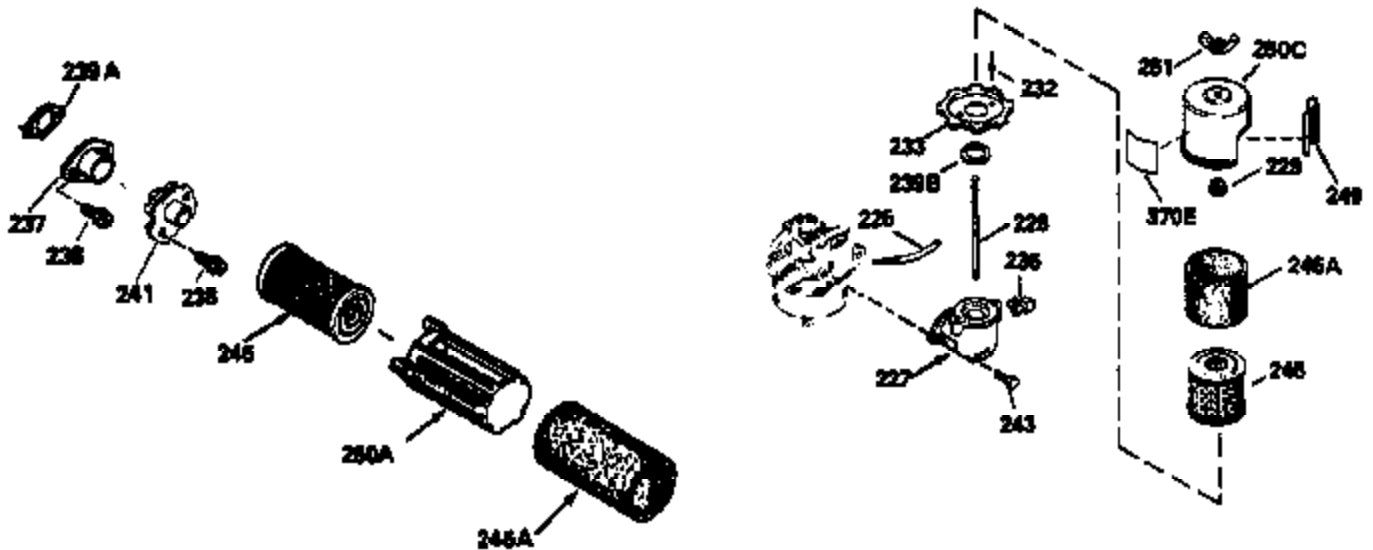

ILLUSTRATION SHOWS TYPICAL PARTS ONLY. ORDER BY PART NUMBER. PARTS NOT LISTED ARE SUPPLIED BY OEM.

VIEW 3 OF 3

Ref #	Part Number	Qty	Description
19	31361		Spring, Extension
69	35261		* Gasket, Mounting flange
92	650815		Washer, Belleville
127	650691		Washer, Flat
129	650818		Screw, 5/16-18 x 1-1/2"
182	6201		Screw, 1/4-28 x 7/8"
185	31384A		Pipe, Intake (Incl. 224)
186	32653		Link, Governor spring
191	35015B		Bracket Assy., S.E. Brake (Incl. 195)
216	33086		Lever, Speed adjusting
223	650451		Screw, 1/4-20 x 1"
238	650806		Screw, 10-32 x 5/8"
246	35604		Element, Air cleaner
246D	35435		Filter, Pre-Air (Optional)
250	35665		Cover, Air cleaner
275A	391019		Muffler
276	33753		Plate, Locking
277A	30063		Screw, Torx T-30, 1/4-20 x 1/2" (Use as req.)
277	650795		Screw, 1/4-20 x 2-1/4" (Use as requir ed)
278	8345		Washer
279	30063		Screw, Torx T-30, 1/4-20 x 1/2"
280	35726		Shield, Heat
322	34977		Connector, Body
330	34978		Wire & terminal Assy.
354	35025		Staple (Not used on all models)
357	34985		Rope Stop & Staple Assy. (Incl. 354)
361A	650841		Washer
370G	34387		Decal, Instruction (Optional)
410	730574		Opt.Debris Screen Kit (Incl.370G,411, 412,413)
411	35596		Debris Screen (Optional)
412	35597		Debris Screen Bracket (Optional)
413	650910		Screw, 8-32 x 1/4 (Optional)
415	730162		Muffler Adapter Kit(In.274,277A)(Use as req.)