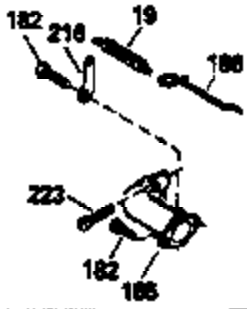

ILLUSTRATION SHOWS TYPICAL PARTS ONLY. ORDER BY PART NUMBER. PARTS NOT LISTED ARE SUPPLIED BY OEM.

VIEW 3 OF 3

Ref #	Part Number	Qty	Description
19	31361		Spring, Extension
69	35261		* Gasket, Mounting flange
92	650815		Washer, Belleville
127	650691		Washer, Flat
129	650818		Screw, 5/16-18 x 1-1/2"
182	6201		Screw, 1/4-28 x 7/8"
185	31384A		Pipe, Intake (Incl. 224)
186	32653		Link, Governor spring
191	35015B		Bracket Assy., S.E. Brake (Incl. 195)
216	33086		Lever, Speed adjusting
223	650451		Screw, 1/4-20 x 1"
238	650806		Screw, 10-32 x 5/8"
246	35604		Element, Air cleaner
246D	35435		Filter, Pre-Air (Optional)
250	35665		Cover, Air cleaner
275A	391019		Muffler
276	33753		Plate, Locking
277A	30063		Screw, Torx T-30, 1/4-20 x 1/2" (Use as req.)
277	650795		Screw, 1/4-20 x 2-1/4" (Use as requir ed)
278	8345		Washer
279	30063		Screw, Torx T-30, 1/4-20 x 1/2"
280	35726		Shield, Heat
322	34977		Connector, Body
330	34978		Wire & terminal Assy.
354	35025		Staple (Not used on all models)
357	34985		Rope Stop & Staple Assy. (Incl. 354)
361A	650841		Washer
370G	34387		Decal, Instruction (Optional)
410	730574		Opt.Debris Screen Kit (Incl.370G,411, 412,413)
411	35596		Debris Screen (Optional)
412	35597		Debris Screen Bracket (Optional)
413	650910		Screw, 8-32 x 1/4 (Optional)
415	730162		Muffler Adapter Kit(In.274,277A)(Use as req.)