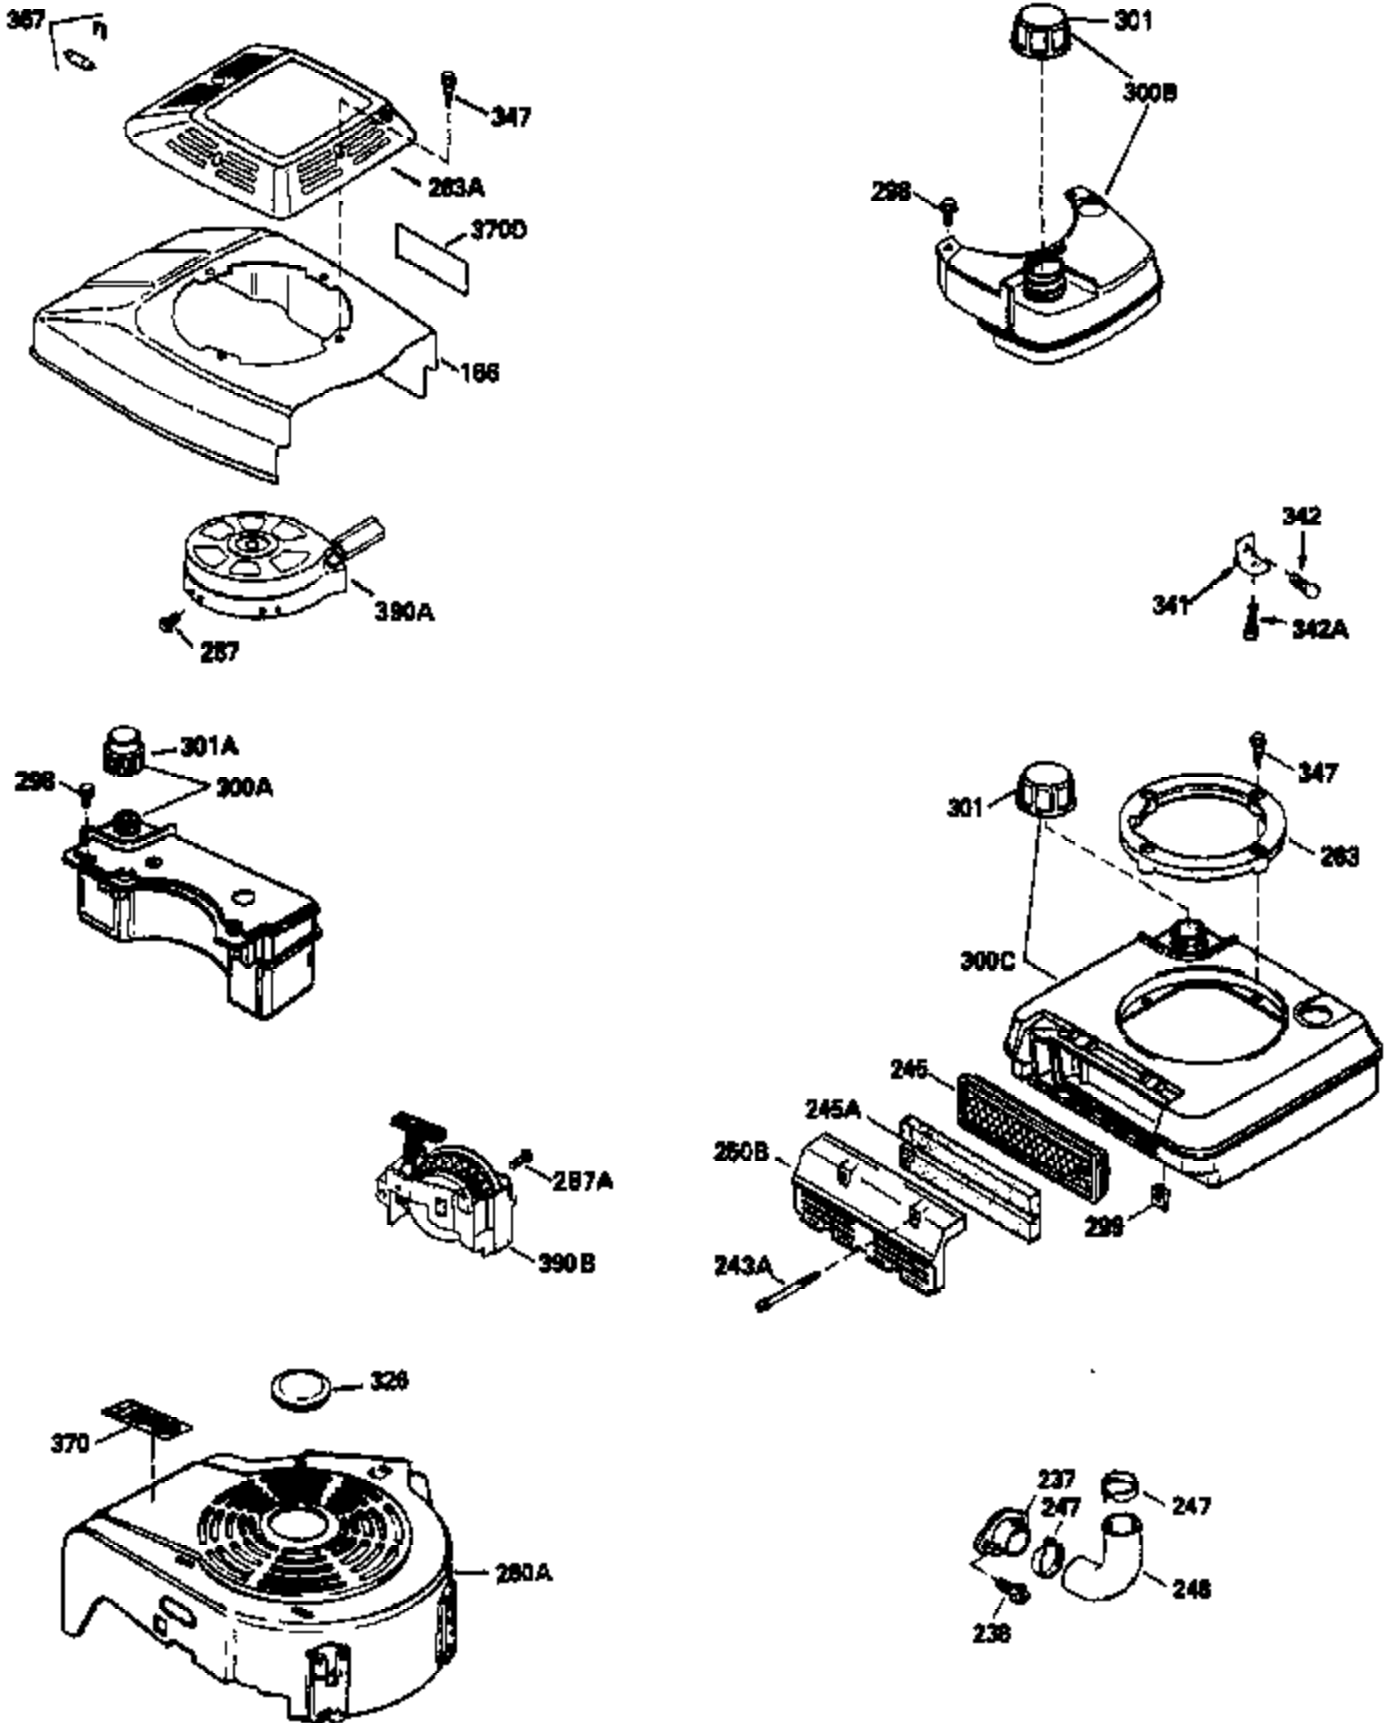

Ref #	Part Number	Qty	Description
420	730225		SAE 30, 4-Cycle Engine Oil (Quart)

ILLUSTRATION SHOWS TYPICAL PARTS ONLY. ORDER BY PART NUMBER. PARTS NOT LISTED ARE SUPPLIED BY OEM.

**VIEW 2 OF 3**

Ref #	Part Number	Qty	Description
92	650815		Washer, Belleville
191	35015B		Bracket Assy., S.E. Brake (Incl. 195)
238	650806		Screw, 10-32 x 5/8"
246	35604		Element, Air cleaner
246D	35435		Filter, Pre-Air (Optional)
287	650884		Screw, 8-32 x 1/2"
298	28763		Screw, 10-32 x 35/64"
300B	34979A		Fuel Tank (Incl. 292 & 301A)
301A	35355		Fuel Cap (Use as required)
354	35025		Staple (Not used on all models)
357	34985		Rope Stop & Staple Assy. (Incl. 354)
370G	34387		Decal, Instruction (Optional)
390	590621		Rewind Starter (Refer to Division 5, Section C, page 34 or Fiche 8A, Grid G-5 for breakdown)