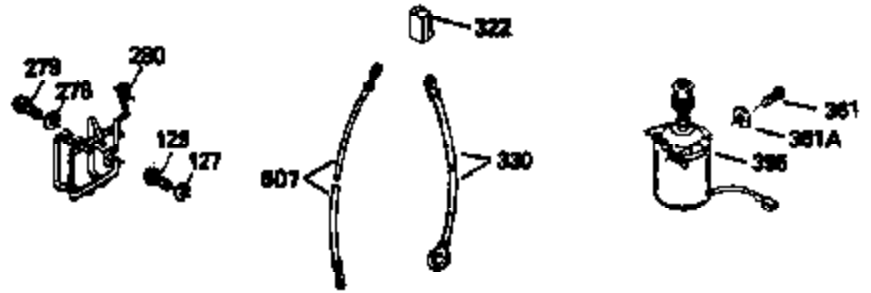

ILLUSTRATION SHOWS TYPICAL PARTS ONLY. ORDER BY PART NUMBER. PARTS NOT LISTED ARE SUPPLIED BY OEM.

VIEW 3 OF 3

Ref #	Part Number	Qty	Description
19	31361		Spring, Extension
69	35261		* Gasket, Mounting flange
92	650815		Washer, Belleville
127	650691		Washer, Flat
129	650818		Screw, 5/16-18 x 1-1/2"
182	6201		Screw, 1/4-28 x 7/8"
185	31384A		Pipe, Intake (Incl. 224)
186	32653		Link, Governor spring
191	35015B		Bracket Assy., S.E. Brake (Incl. 195)
216	33086		Lever, Speed adjusting
223	650451		Screw, 1/4-20 x 1"
238	650806		Screw, 10-32 x 5/8"
246	35604		Element, Air cleaner
246D	35435		Filter, Pre-Air (Optional)
250	35665		Cover, Air cleaner
275A	391019		Muffler
276	33753		Plate, Locking
277A	30063		Screw, Torx T-30, 1/4-20 x 1/2" (Use as req.)
277	650795		Screw, 1/4-20 x 2-1/4" (Use as requir ed)
278	8345		Washer
279	30063		Screw, Torx T-30, 1/4-20 x 1/2"
280	35726		Shield, Heat
322	34977		Connector, Body
330	34978		Wire & terminal Assy.
354	35025		Staple (Not used on all models)
357	34985		Rope Stop & Staple Assy. (Incl. 354)
361A	650841		Washer
370G	34387		Decal, Instruction (Optional)
410	730574		Opt.Debris Screen Kit (Incl.370G,411, 412,413)
411	35596		Debris Screen (Optional)
412	35597		Debris Screen Bracket (Optional)
413	650910		Screw, 8-32 x 1/4 (Optional)
415	730162		Muffler Adapter Kit(In.274,277A)(Use as req.)