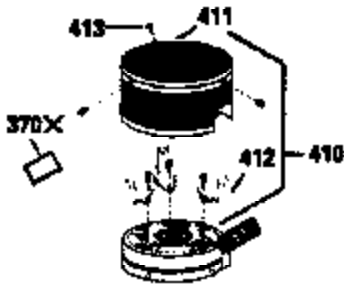

ILLUSTRATION SHOWS TYPICAL PARTS ONLY. ORDER BY PART NUMBER. PARTS NOT LISTED ARE SUPPLIED BY OEM.

VIEW 3 OF 3

Ref #	Part Number	Qty	Description
19	31361		Spring, Extension
69	35261		* Gasket, Mounting flange
92	650815		Washer, Belleville
127	650691		Washer, Flat
129	650818		Screw, 5/16-18 x 1-1/2"
182	6201		Screw, 1/4-28 x 7/8"
185	31384A		Pipe, Intake (Incl. 224)
186	32653		Link, Governor spring
191	35015B		Bracket Assy., S.E. Brake (Incl. 195)
216	33086		Lever, Speed adjusting
223	650451		Screw, 1/4-20 x 1"
238	650806		Screw, 10-32 x 5/8"
246	35604		Element, Air cleaner
246D	35435		Filter, Pre-Air (Optional)
250	35665		Cover, Air cleaner
275A	391019		Muffler
276	33753		Plate, Locking
277A	30063		Screw, Torx T-30, 1/4-20 x 1/2" (Use as req.)
277	650795		Screw, 1/4-20 x 2-1/4" (Use as requir ed)
278	8345		Washer
279	30063		Screw, Torx T-30, 1/4-20 x 1/2"
280	35726		Shield, Heat
322	34977		Connector, Body
330	34978		Wire & terminal Assy.
354	35025		Staple (Not used on all models)
357	34985		Rope Stop & Staple Assy. (Incl. 354)
361A	650841		Washer
370G	34387		Decal, Instruction (Optional)
410	730574		Opt.Debris Screen Kit (Incl.370G,411, 412,413)
411	35596		Debris Screen (Optional)
412	35597		Debris Screen Bracket (Optional)
413	650910		Screw, 8-32 x 1/4 (Optional)
415	730162		Muffler Adapter Kit(In.274,277A)(Use as req.)