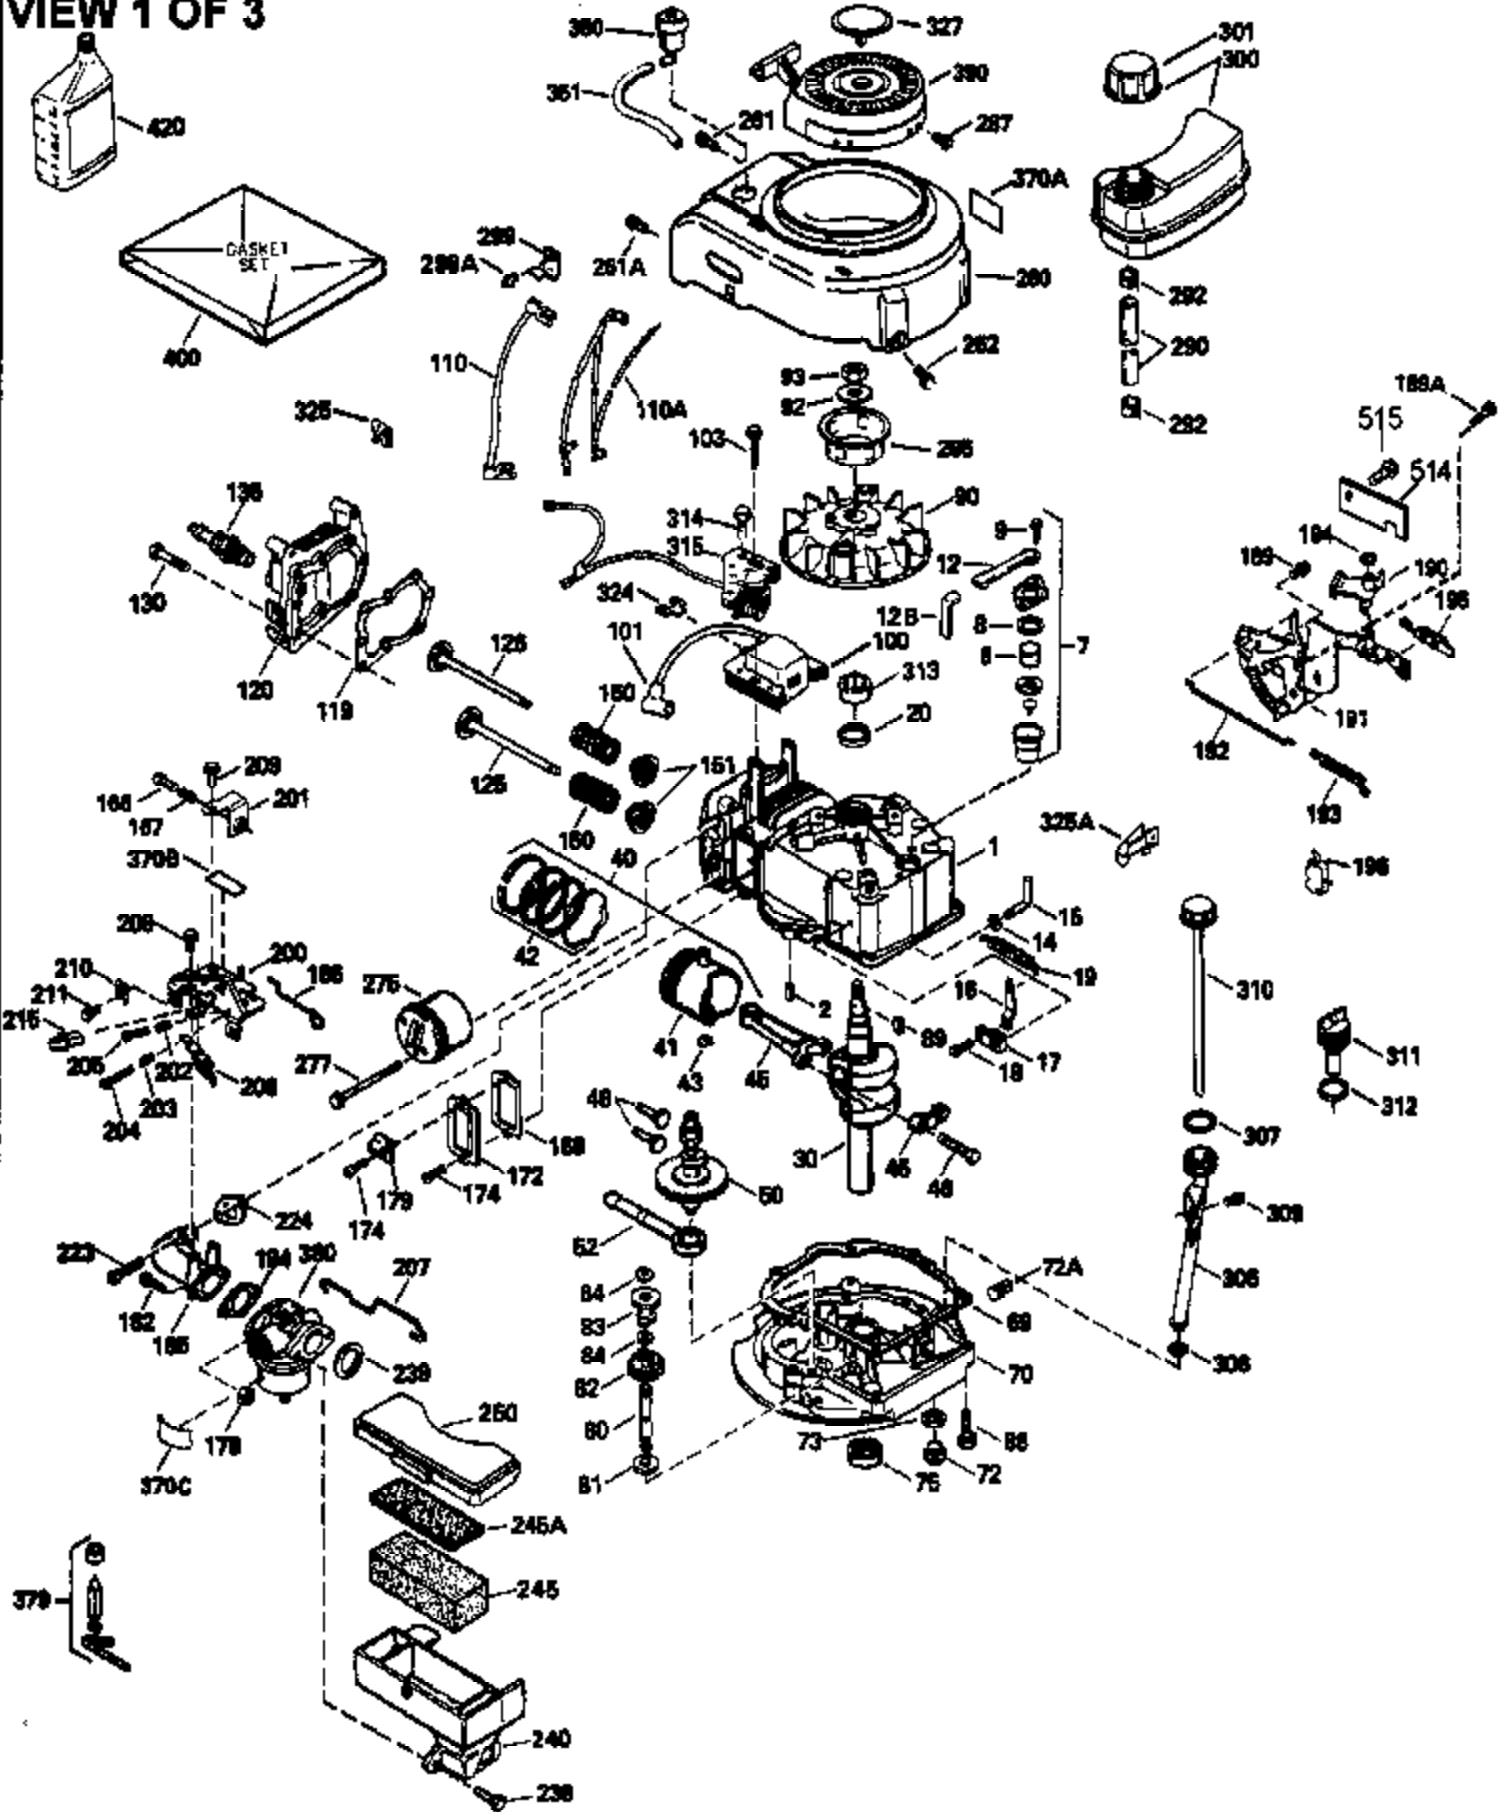

ILLUSTRATION SHOWS TYPICAL PARTS ONLY. ORDER BY PART NUMBER. PARTS NOT LISTED ARE SUPPLIED BY OEM.

VIEW 1 OF 3

Ref #	Part Number	Qty	Description
1	33968B		Cylinder (Incl. 2 & 20) (2-13/16" Bore)
2	26727		Pin, Dowel
6	33734		Element, Breather
7	34214A		Breather Assy. (Incl. 6, 8, 9, 12 & 1 2A)
8	33735		* Gasket, Breather
9	30200		Screw, 10-24 x 9/16"
12	33886		Tube, Breather
14	28277		Washer, Flat
15	30589		Rod, Governor (Incl. 14)
16	31383A		Lever, Governor
17	31335		Clamp, Governor lever
18	650548		Screw, 8-32 x 5/16"
19	31361		Spring, Extension
20	32600		Seal, Oil
30	34562A		Crankshaft
40	34535		Piston, Pin & Ring Set (Std.) (2-13/16" Bore)
40	34536		Piston, Pin & Ring Set (.010" OS)
40	34537		Piston, Pin & Ring Set (.020" OS)
41	33562B		Piston & Pin Ass'y. (Incl. 43) (Std.) (2-13/16")
41	33563B		Piston & Pin Ass'y. (Incl. 43) (.010" OS)
41	33564B		Piston & Pin Ass'y. (Incl. 43) (.020" OS)
42	33567		Ring Set (Std.) (2-13/16" Bore)
42	33568		Ring Set (.010" OS)
42	33569		Ring Set (.020" OS)
43	20381		Ring, Piston pin retaining
45	32875		Rod Assy., Connecting (Incl. 46)
46	32610A		Bolt, Connecting rod
48	27241		Lifter, Valve
50	33553		Camshaft (MCR)
52	29914		Oil Pump Assy.
69	35261		* Gasket, Mounting flange
70	34311C		Flange Ass'y. (Incl. 72, 72A, 73, 75 & 80)
72	30572		Plug, Oil drain (Incl. 73)
73	28833		* Drain Plug Gasket (Not req. W/plastic plug)
75	27897		Seal, Oil
80	30574		Shaft, Governor
81	30590A		Washer, Flat
82	30591		Gear Assy., Governor (Incl. 81)
83	30588A		Spool, Governor
84	29193		Ring, Retaining
86	650488		Screw, 1/4-20 x 1-1/4"
89	611004		Flywheel Key
90	611044		Flywheel
92	650815		Washer, Belleville
93	650816		Nut, Flywheel
100	34443A		Solid State Ignition
101	610118		Cover, Spark plug
103	650814		Screw, Torx T-15, 10-24 x 1"
110	34961		Ground Wire
119	33554A		* Gasket, Head
120	34342		Head, Cylinder
125	29314B		Intake Valve (Std.) (Incl. 151) (Conventional Ports)
125	29315C		Intake Valve (1/32" OS) (Incl. 151) (Conventional Ports)
126	29313C		Exhaust Valve (Std.) (Incl. 151) (Conventional Ports)
126	29315C		Exhaust Valve (1/32" OS) (Incl. 151) (Conventional Ports)
130	6021A		Screw, 5/16-18 x 1-1/2"
135	35395		Resistor Spark Plug (RJ19LM)
150	31672		Spring, Valve