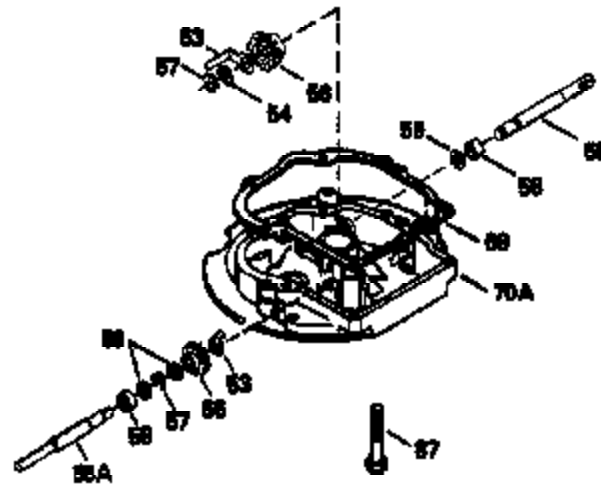

ILLUSTRATION SHOWS TYPICAL PARTS ONLY. ORDER BY PART NUMBER. PARTS NOT LISTED ARE SUPPLIED BY OEM.

VIEW 3 OF 3

Ref #	Part Number	Qty	Description
19	31361		Spring, Extension
69	35261		* Gasket, Mounting flange
92	650815		Washer, Belleville
127	650691		Washer, Flat
129	650818		Screw, 5/16-18 x 1-1/2"
182	6201		Screw, 1/4-28 x 7/8"
185	31384A		Pipe, Intake (Incl. 224)
186	32653		Link, Governor spring
191	35015B		Bracket Assy., S.E. Brake (Incl. 195)
216	33086		Lever, Speed adjusting
223	650451		Screw, 1/4-20 x 1"
238	650806		Screw, 10-32 x 5/8"
246	35604		Element, Air cleaner
246D	35435		Filter, Pre-Air (Optional)
250	35665		Cover, Air cleaner
275A	391019		Muffler
276	33753		Plate, Locking
277A	30063		Screw, Torx T-30, 1/4-20 x 1/2" (Use as req.)
277	650795		Screw, 1/4-20 x 2-1/4" (Use as requir ed)
278	8345		Washer
279	30063		Screw, Torx T-30, 1/4-20 x 1/2"
280	35726		Shield, Heat
322	34977		Connector, Body
330	34978		Wire & terminal Assy.
354	35025		Staple (Not used on all models)
357	34985		Rope Stop & Staple Assy. (Incl. 354)
361A	650841		Washer
370G	34387		Decal, Instruction (Optional)
410	730574		Opt.Debris Screen Kit (Incl.370G,411, 412,413)
411	35596		Debris Screen (Optional)
412	35597		Debris Screen Bracket (Optional)
413	650910		Screw, 8-32 x 1/4 (Optional)
415	730162		Muffler Adapter Kit(In.274,277A)(Use as req.)