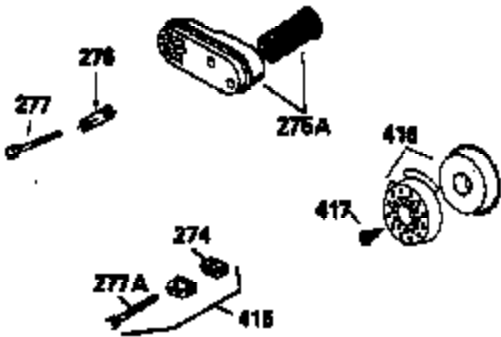

ILLUSTRATION SHOWS TYPICAL PARTS ONLY. ORDER BY PART NUMBER. PARTS NOT LISTED ARE SUPPLIED BY OEM.

VIEW 3 OF 3

Ref #	Part Number	Qty	Description
19	31361		Spring, Extension
69	35261		* Gasket, Mounting flange
92	650815		Washer, Belleville
127	650691		Washer, Flat
129	650818		Screw, 5/16-18 x 1-1/2"
182	6201		Screw, 1/4-28 x 7/8"
185	31384A		Pipe, Intake (Incl. 224)
186	32653		Link, Governor spring
191	35015B		Bracket Assy., S.E. Brake (Incl. 195)
216	33086		Lever, Speed adjusting
223	650451		Screw, 1/4-20 x 1"
238	650806		Screw, 10-32 x 5/8"
246	35604		Element, Air cleaner
246D	35435		Filter, Pre-Air (Optional)
250	35665		Cover, Air cleaner
275A	391019		Muffler
276	33753		Plate, Locking
277A	30063		Screw, Torx T-30, 1/4-20 x 1/2" (Use as req.)
277	650795		Screw, 1/4-20 x 2-1/4" (Use as requir ed)
278	8345		Washer
279	30063		Screw, Torx T-30, 1/4-20 x 1/2"
280	35726		Shield, Heat
322	34977		Connector, Body
330	34978		Wire & terminal Assy.
354	35025		Staple (Not used on all models)
357	34985		Rope Stop & Staple Assy. (Incl. 354)
361A	650841		Washer
370G	34387		Decal, Instruction (Optional)
410	730574		Opt.Debris Screen Kit (Incl.370G,411, 412,413)
411	35596		Debris Screen (Optional)
412	35597		Debris Screen Bracket (Optional)
413	650910		Screw, 8-32 x 1/4 (Optional)
415	730162		Muffler Adapter Kit(In.274,277A)(Use as req.)