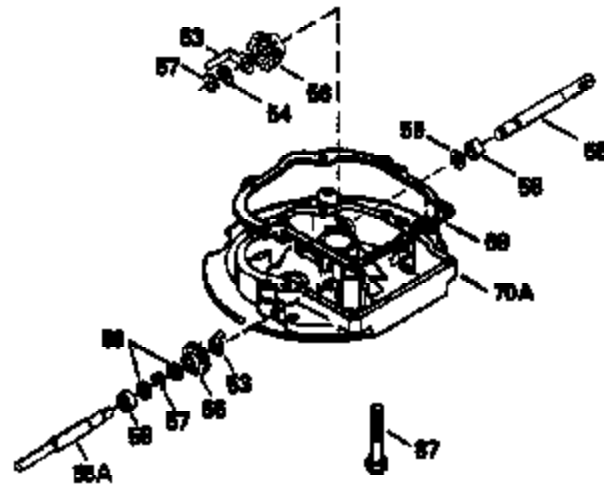

Ref #	Part Number	Qty	Description
514	36458	1	Brake Lock Out Device (Incl. 515) WARNING! Do not use the brake lock out device on engines required to meet CPSC safety standard for walkbehind power lawnmowers, Title 16, Part 1205 of the code of Federal Regulations or you will be in violation of the law.
515	650926	1	Screw, 8-32 x 21/32"

ILLUSTRATION SHOWS TYPICAL PARTS ONLY. ORDER BY PART NUMBER. PARTS NOT LISTED ARE SUPPLIED BY OEM.

VIEW 2 OF 3

Ref #	Part Number	Qty	Description
92	650815	1	Belleville Washer
110B	36230	1	Ground Wire
191	36559	1	S.E. Brake Bracket (Incl. 195)
238	650806	2	Screw, 10-32 x 5/8"
245	34340	1	Air Cleaner Filter
287	650926	2	Screw, 8-32 x 21/64"
298	28763	3	Screw, 10-32 x 35/64"
301	35355	1	Fuel Cap
370A	36261	1	Lubrication Decal
390	590694	1	Rewind Starter (NOTE: This engine could have been built with 590686 starter. Refer to the design of the air intake louvers for part identification. Individual starter parts do not interchange.)

ILLUSTRATION SHOWS TYPICAL PARTS ONLY. ORDER BY PART NUMBER. PARTS NOT LISTED ARE SUPPLIED BY OEM.

VIEW 3 OF 3

Ref #	Part Number	Qty	Description
	19 31361	1	Extension Spring
	69 35261	1	* Mounting Flange Gasket
	92 650815	1	Belleville Washer
110B	36230	1	Ground Wire
	182 6201	2	Screw, 1/4-28 x 7/8"
	185 31384A	1	Intake Pipe (Incl. 224)
	186 34337	1	Governor Link
	191 36559	1	S.E. Brake Bracket (Incl. 195)
	223 650451	2	Screw, 1/4-20 x 1"
	238 650806	2	Screw, 10-32 x 5/8"
	245 34340	1	Air Cleaner Filter
	250 34341B	1	Air Cleaner Cover
	277 650988	2	Screw, 1/4-20 x 2-5/16"
370A	36261	1	Lubrication Decal