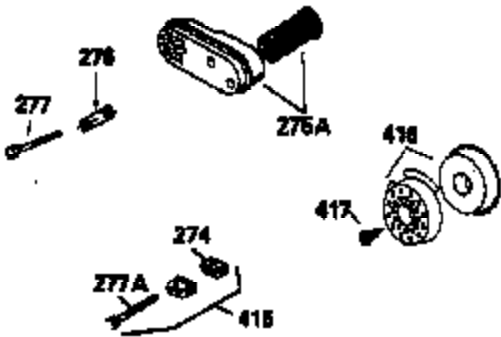

Ref #	Part Number	Qty	Description
514	36458	1	Brake Lock Out Device (Incl. 515) WARNING! Do not use the brake lock out device on engines required to meet CPSC safety standard for walkbehind power lawnmowers, Title 16, Part 1205 of the code of Federal Regulations or you will be in violation of the law.
515	650926	1	Screw, 8-32 x 21/32"

ILLUSTRATION SHOWS TYPICAL PARTS ONLY. ORDER BY PART NUMBER. PARTS NOT LISTED ARE SUPPLIED BY OEM.

VIEW 2 OF 3

Ref #	Part Number	Qty	Description
92	650815	1	Belleville Washer
110B	36230	1	Ground Wire
191	36559	1	S.E. Brake Bracket (Incl. 195)
238	650806	2	Screw, 10-32 x 5/8"
245	34340	1	Air Cleaner Filter
287	650926	2	Screw, 8-32 x 21/64"
298	28763	3	Screw, 10-32 x 35/64"
301	35355	1	Fuel Cap
370A	36261	1	Lubrication Decal
390	590694	1	Rewind Starter (NOTE: This engine could have been built with 590686 starter. Refer to the design of the air intake louvers for part identification. Individual starter parts do not interchange.)

ILLUSTRATION SHOWS TYPICAL PARTS ONLY. ORDER BY PART NUMBER. PARTS NOT LISTED ARE SUPPLIED BY OEM.

VIEW 3 OF 3

Ref #	Part Number	Qty	Description
	19 31361	1	Extension Spring
	69 35261	1	* Mounting Flange Gasket
	92 650815	1	Belleville Washer
110B	36230	1	Ground Wire
	182 6201	2	Screw, 1/4-28 x 7/8"
	185 31384A	1	Intake Pipe (Incl. 224)
	186 34337	1	Governor Link
	191 36559	1	S.E. Brake Bracket (Incl. 195)
	223 650451	2	Screw, 1/4-20 x 1"
	238 650806	2	Screw, 10-32 x 5/8"
	245 34340	1	Air Cleaner Filter
	250 34341B	1	Air Cleaner Cover
	277 650988	2	Screw, 1/4-20 x 2-5/16"
370A	36261	1	Lubrication Decal