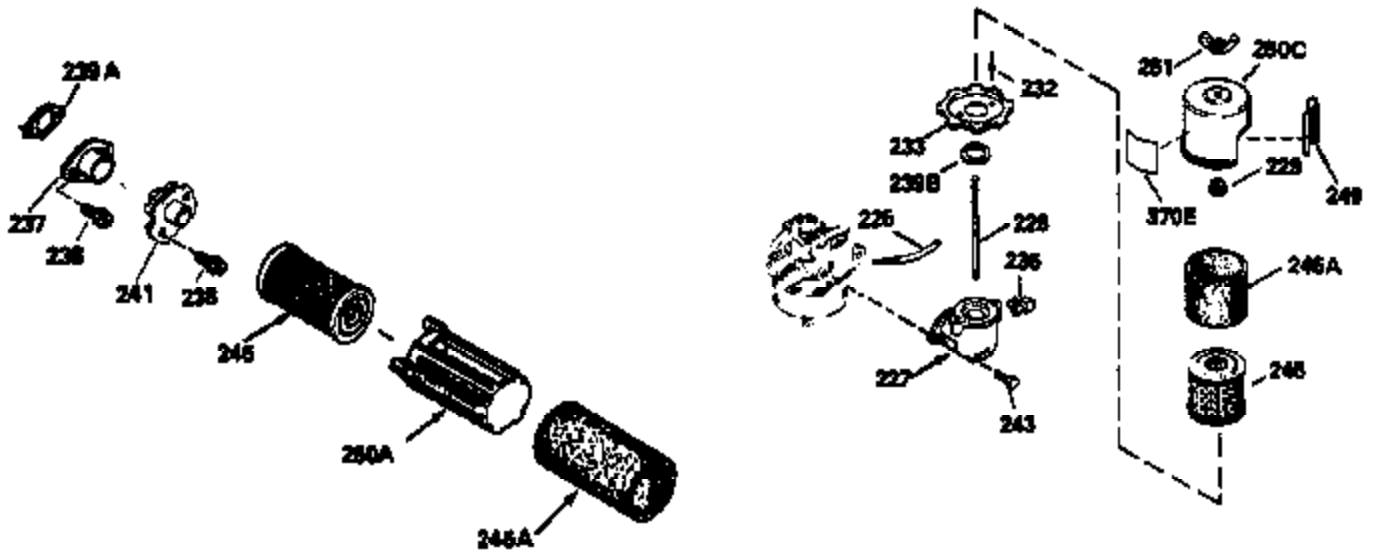

ILLUSTRATION SHOWS TYPICAL PARTS ONLY. ORDER BY PART NUMBER. PARTS NOT LISTED ARE SUPPLIED BY OEM.

VIEW 2 OF 3

Ref #	Part Number	Qty	Description
92	650815	1	Belleville Washer
110B	36230	1	Ground Wire
191	36559	1	S.E. Brake Bracket (Incl. 195)
238	650806	2	Screw, 10-32 x 5/8"
245	34340	1	Air Cleaner Filter
287	650926	2	Screw, 8-32 x 21/64"
298	28763	3	Screw, 10-32 x 35/64"
301	35355	1	Fuel Cap
370A	36261	1	Lubrication Decal
390	590694	1	Rewind Starter (NOTE: This engine could have been built with 590686 starter. Refer to the design of the air intake louvers for part identification. Individual starter parts do not interchange.)

ILLUSTRATION SHOWS TYPICAL PARTS ONLY. ORDER BY PART NUMBER. PARTS NOT LISTED ARE SUPPLIED BY OEM.

VIEW 3 OF 3

Ref #	Part Number	Qty	Description
	19 31361	1	Extension Spring
	69 35261	1	* Mounting Flange Gasket
	92 650815	1	Belleville Washer
110B	36230	1	Ground Wire
	182 6201	2	Screw, 1/4-28 x 7/8"
	185 31384A	1	Intake Pipe (Incl. 224)
	186 34337	1	Governor Link
	191 36559	1	S.E. Brake Bracket (Incl. 195)
	223 650451	2	Screw, 1/4-20 x 1"
	238 650806	2	Screw, 10-32 x 5/8"
	245 34340	1	Air Cleaner Filter
	250 34341B	1	Air Cleaner Cover
	277 650988	2	Screw, 1/4-20 x 2-5/16"
370A	36261	1	Lubrication Decal