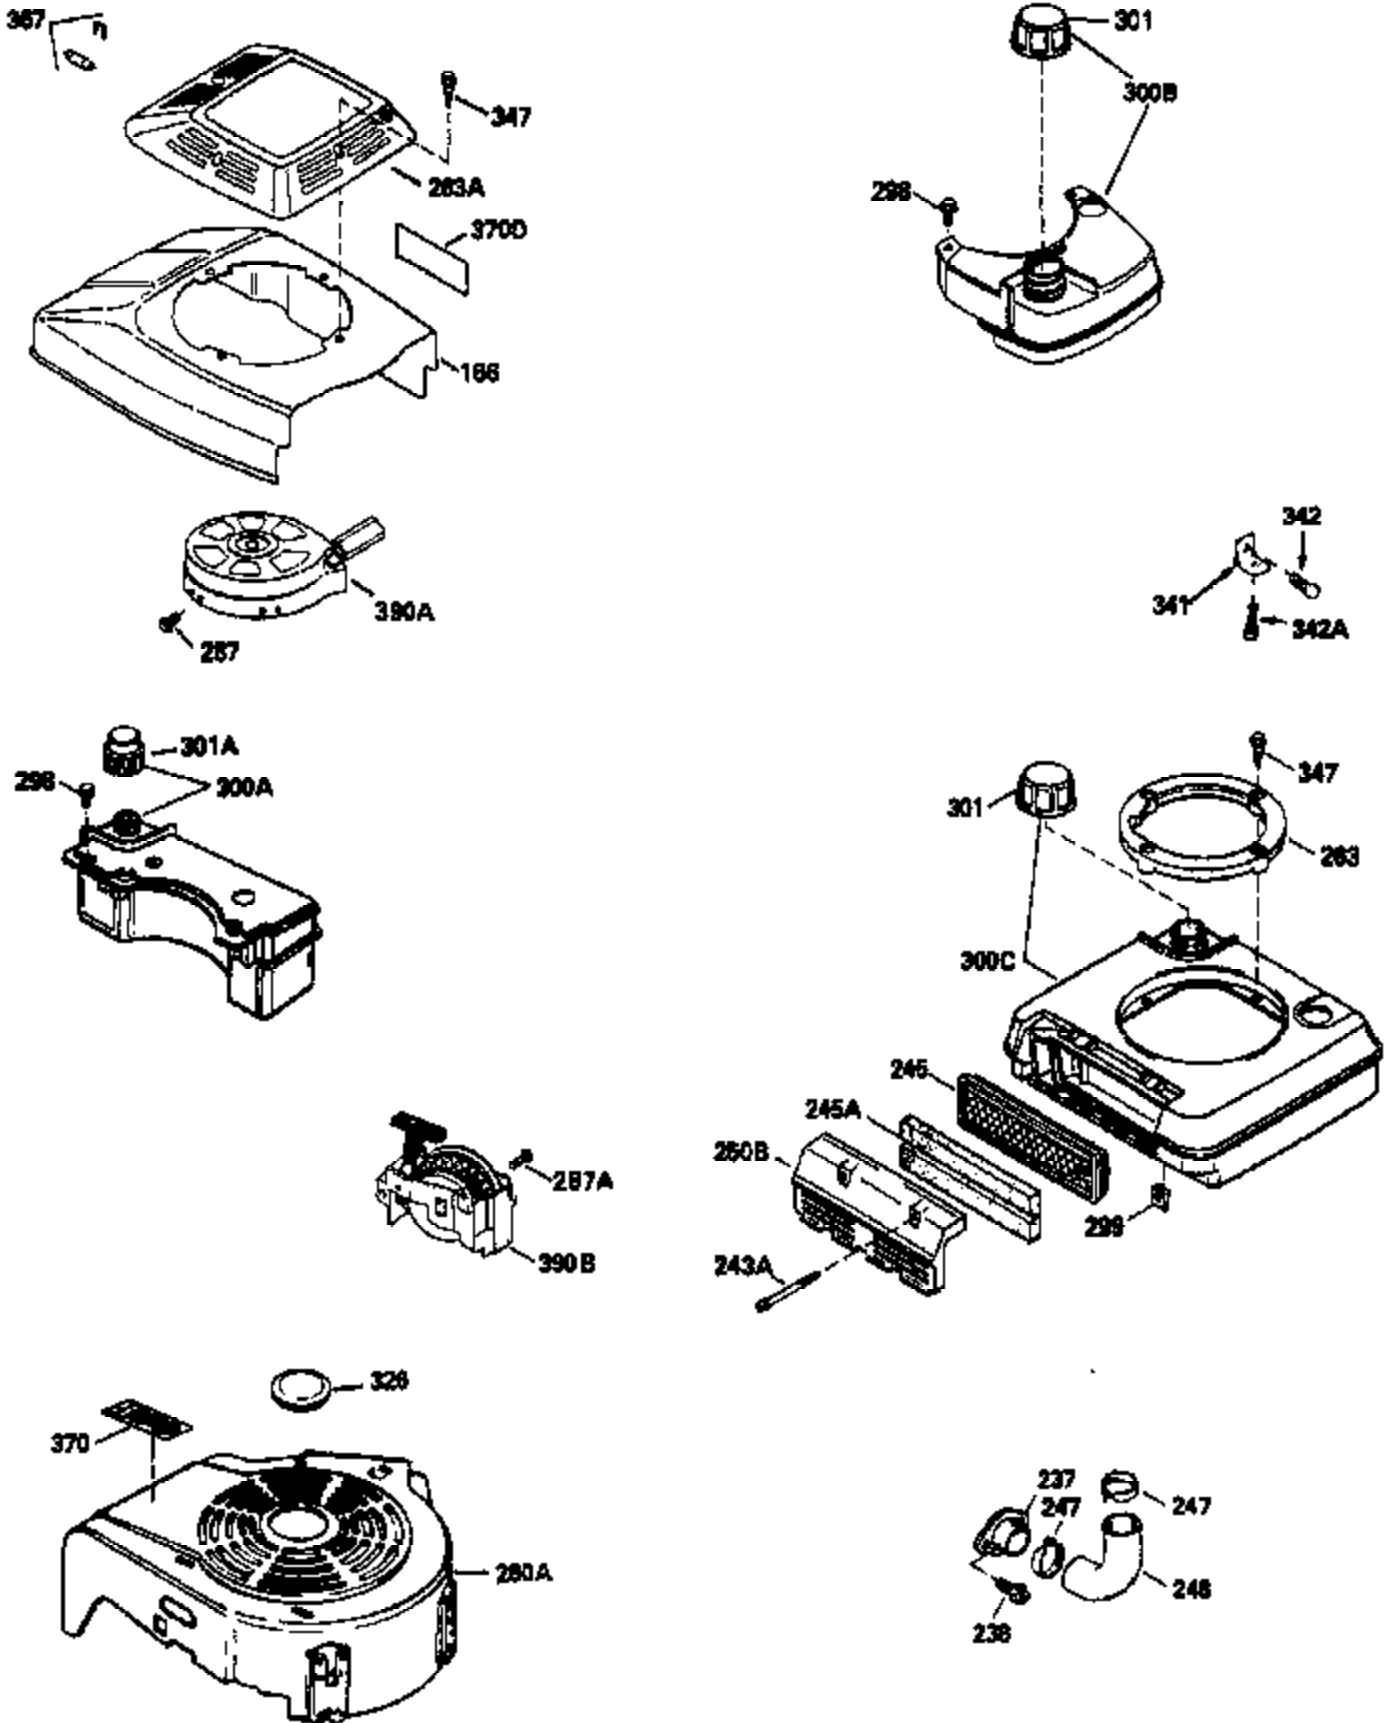

Ref #	Part Number	Qty	Description
514	36458	1	Brake Lock Out Device (Incl. 515) WARNING! Do not use the brake lock out device on engines required to meet CPSC safety standard for walkbehind power lawnmowers, Title 16, Part 1205 of the code of Federal Regulations or you will be in violation of the law.
515	650926	1	Screw, 8-32 x 21/32"

ILLUSTRATION SHOWS TYPICAL PARTS ONLY. ORDER BY PART NUMBER. PARTS NOT LISTED ARE SUPPLIED BY OEM.

VIEW 2 OF 3