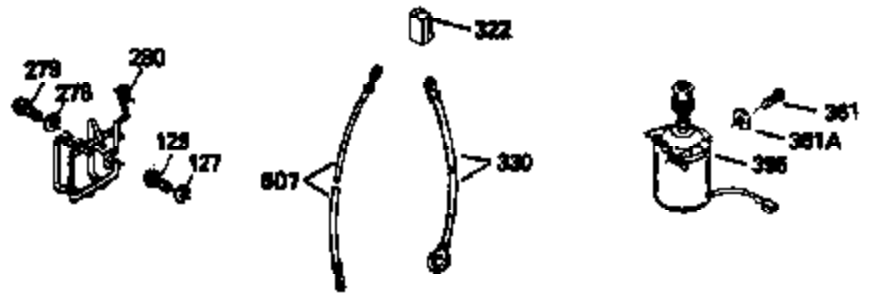

Ref #	Part Number	Qty	Description
92	650815	1	Belleville Washer
110B	36230	1	Ground Wire
191	36559	1	S.E. Brake Bracket (Incl. 195)
238	650806	2	Screw, 10-32 x 5/8"
245	34340	1	Air Cleaner Filter
287	650926	2	Screw, 8-32 x 21/64"
298	28763	3	Screw, 10-32 x 35/64"
301	35355	1	Fuel Cap
370A	36261	1	Lubrication Decal
390	590694	1	Rewind Starter (NOTE: This engine could have been built with 590686 starter. Refer to the design of the air intake louvers for part identification. Individual starter parts do not interchange.)

ILLUSTRATION SHOWS TYPICAL PARTS ONLY. ORDER BY PART NUMBER. PARTS NOT LISTED ARE SUPPLIED BY OEM.

VIEW 3 OF 3