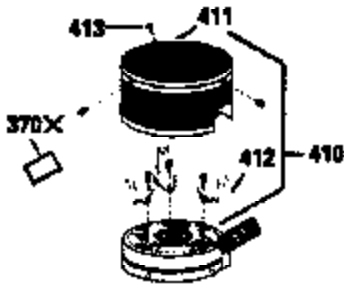

Ref #	Part Number	Qty	Description
92	650815	1	Belleville Washer
110B	36230	1	Ground Wire
191	36559	1	S.E. Brake Bracket (Incl. 195)
238	650806	2	Screw, 10-32 x 5/8"
245	34340	1	Air Cleaner Filter
287	650926	2	Screw, 8-32 x 21/64"
298	28763	3	Screw, 10-32 x 35/64"
301	35355	1	Fuel Cap
370A	36261	1	Lubrication Decal
390	590694	1	Rewind Starter (NOTE: This engine could have been built with 590686 starter. Refer to the design of the air intake louvers for part identification. Individual starter parts do not interchange.)

ILLUSTRATION SHOWS TYPICAL PARTS ONLY. ORDER BY PART NUMBER. PARTS NOT LISTED ARE SUPPLIED BY OEM.

VIEW 3 OF 3