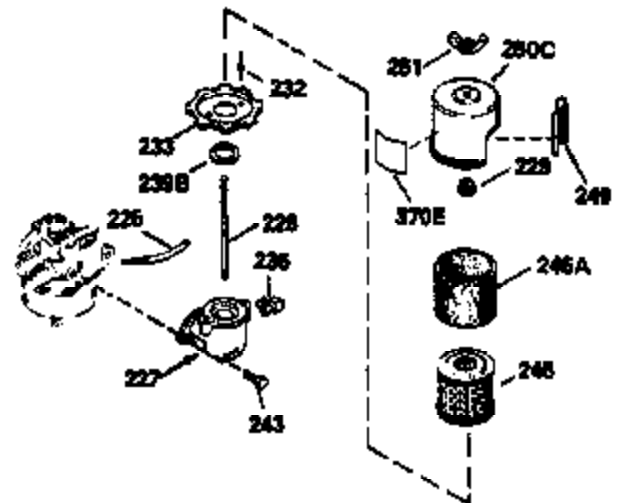

ILLUSTRATION SHOWS TYPICAL PARTS ONLY. ORDER BY PART NUMBER. PARTS NOT LISTED ARE SUPPLIED BY OEM.

VIEW 3 OF 3

Ref #	Part Number	Qty	Description
19	31361		Spring, Extension
69	35261		* Gasket, Mounting flange
92	650815		Washer, Belleville
182	6201		Screw, 1/4-28 x 7/8"
185	31384A		Pipe, Intake (Incl. 224)
186	34337		Link, Governor spring
223	650451		Screw, 1/4-20 x 1"
238	650806		Screw, 10-32 x 5/8"
246	34340		Element, Air cleaner
246D	35435		Filter, Pre-Air (Optional)
250	34341A		Cover, Air cleaner
275A	391019		Muffler
276	33753		Plate, Locking
277A	30063		Screw, Torx T-30, 1/4-20 x 1/2" (Use as req.)
277	650795		Screw, 1/4-20 x 2-1/4" (Use as requir ed)
370G	34387		Decal, Instruction (Optional)
370A	34346		Decal, Instruction
410	730574		Opt.Debris Screen Kit (Incl.370G,411, 412,413)
411	35596		Debris Screen (Optional)
412	35597		Debris Screen Bracket (Optional)
413	650910		Screw, 8-32 x 1/4 (Optional)
415	730162		Muffler Adapter Kit(In.274,277A)(Use as req.)