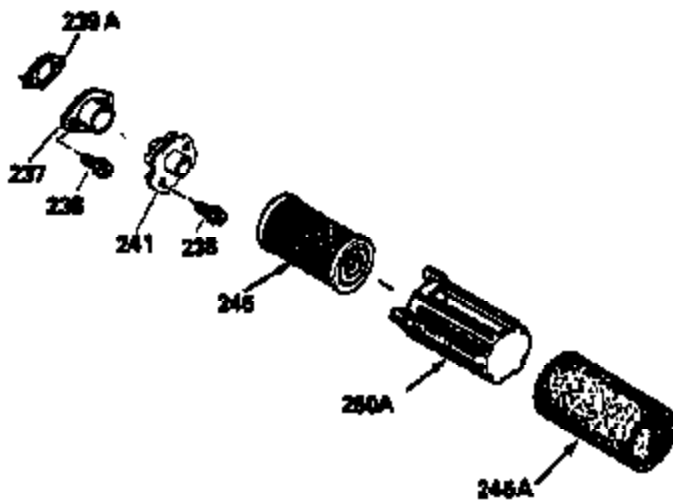

ILLUSTRATION SHOWS TYPICAL PARTS ONLY. ORDER BY PART NUMBER. PARTS NOT LISTED ARE SUPPLIED BY OEM.

VIEW 3 OF 3

Ref #	Part Number	Qty	Description
19	31361		Spring, Extension
69	35261		* Gasket, Mounting flange
92	650815		Washer, Belleville
182	6201		Screw, 1/4-28 x 7/8"
185	31384A		Pipe, Intake (Incl. 224)
186	34337		Link, Governor spring
223	650451		Screw, 1/4-20 x 1"
238	650806		Screw, 10-32 x 5/8"
246	34340		Element, Air cleaner
246D	35435		Filter, Pre-Air (Optional)
250	34341A		Cover, Air cleaner
275A	391019		Muffler
276	33753		Plate, Locking
277A	30063		Screw, Torx T-30, 1/4-20 x 1/2" (Use as req.)
277	650795		Screw, 1/4-20 x 2-1/4" (Use as requir ed)
370G	34387		Decal, Instruction (Optional)
370A	34346		Decal, Instruction
410	730574		Opt.Debris Screen Kit (Incl.370G,411, 412,413)
411	35596		Debris Screen (Optional)
412	35597		Debris Screen Bracket (Optional)
413	650910		Screw, 8-32 x 1/4 (Optional)
415	730162		Muffler Adapter Kit(In.274,277A)(Use as req.)