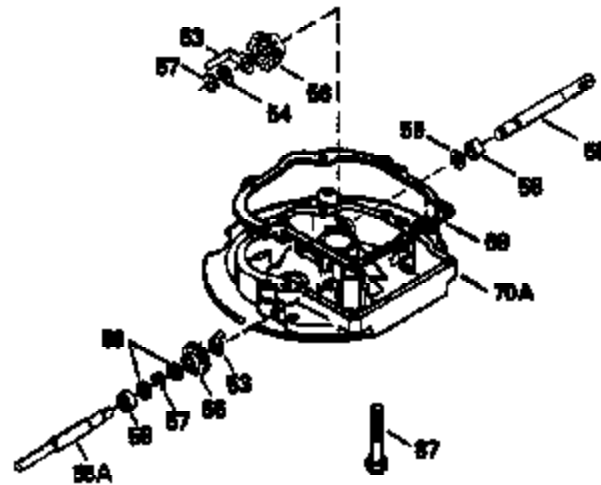

ILLUSTRATION SHOWS TYPICAL PARTS ONLY. ORDER BY PART NUMBER. PARTS NOT LISTED ARE SUPPLIED BY OEM.

VIEW 3 OF 3

Ref #	Part Number	Qty	Description
19	31361		Spring, Extension
69	35261		* Gasket, Mounting flange
92	650815		Washer, Belleville
182	6201		Screw, 1/4-28 x 7/8"
185	31384A		Pipe, Intake (Incl. 224)
186	34337		Link, Governor spring
223	650451		Screw, 1/4-20 x 1"
238	650806		Screw, 10-32 x 5/8"
246	34340		Element, Air cleaner
246D	35435		Filter, Pre-Air (Optional)
250	34341A		Cover, Air cleaner
275A	391019		Muffler
276	33753		Plate, Locking
277A	30063		Screw, Torx T-30, 1/4-20 x 1/2" (Use as req.)
277	650795		Screw, 1/4-20 x 2-1/4" (Use as requir ed)
370G	34387		Decal, Instruction (Optional)
370A	34346		Decal, Instruction
410	730574		Opt.Debris Screen Kit (Incl.370G,411, 412,413)
411	35596		Debris Screen (Optional)
412	35597		Debris Screen Bracket (Optional)
413	650910		Screw, 8-32 x 1/4 (Optional)
415	730162		Muffler Adapter Kit(In.274,277A)(Use as req.)