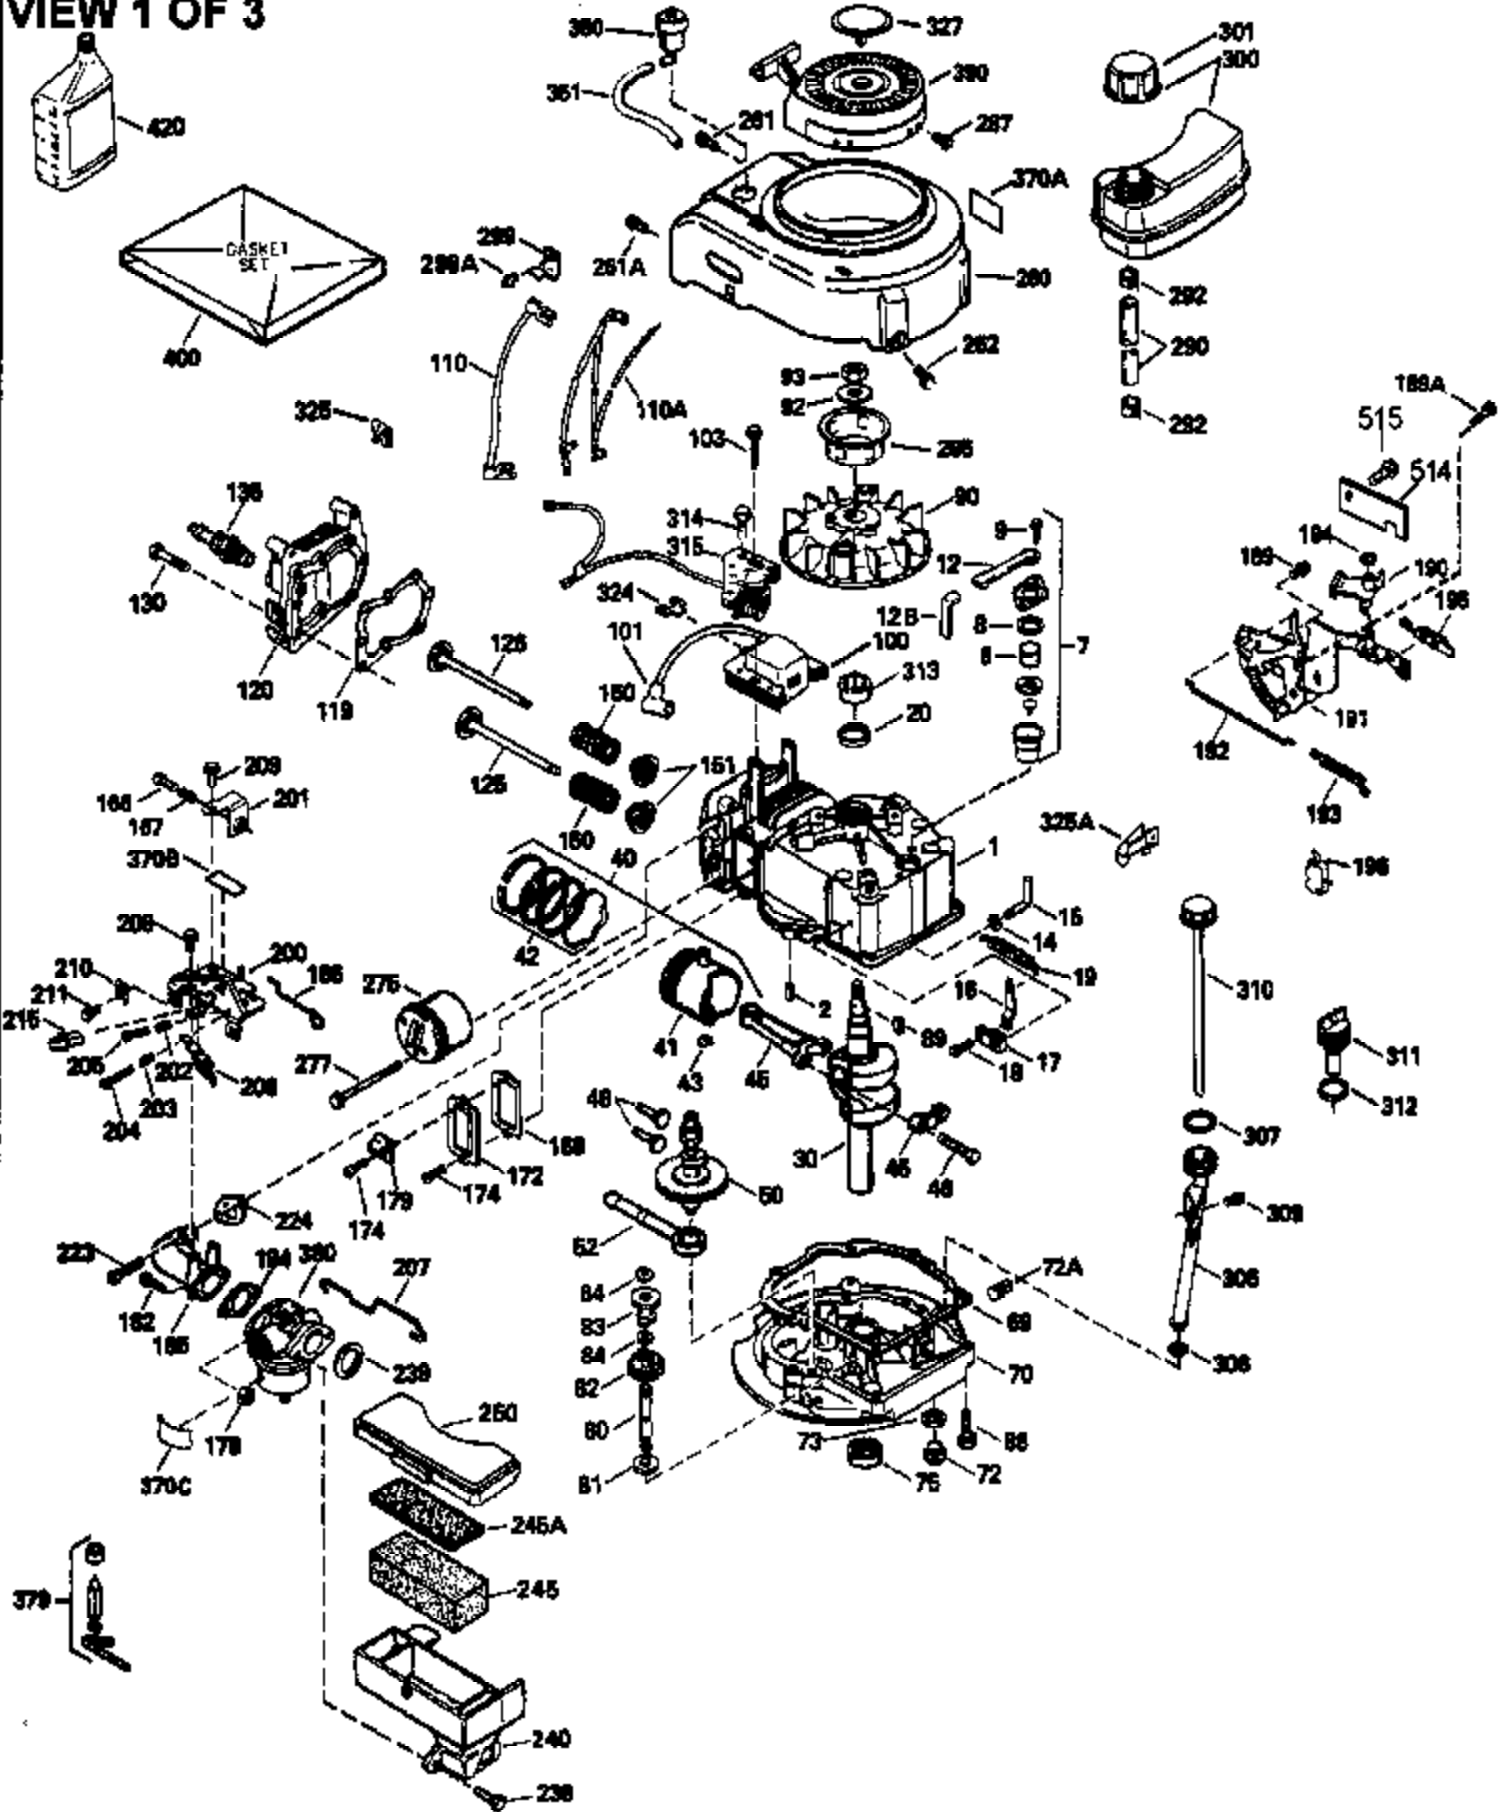

ILLUSTRATION SHOWS TYPICAL PARTS ONLY. ORDER BY PART NUMBER. PARTS NOT LISTED ARE SUPPLIED BY OEM.

VIEW 1 OF 3

Ref #	Part Number	Qty	Description
1	33968B		Cylinder (Incl. 2 & 20) (2-13/16" Bore)
2	26727		Pin, Dowel
6	33734		Element, Breather
7	34214A		Breather Assy. (Incl. 6, 8, 9, 12 & 1 2A)
8	33735		* Gasket, Breather
9	30200		Screw, 10-24 x 9/16"
12	33886		Tube, Breather
14	28277		Washer, Flat
15	30589		Rod, Governor (Incl. 14)
16	31383A		Lever, Governor
17	31335		Clamp, Governor lever
18	650548		Screw, 8-32 x 5/16"
19	31361		Spring, Extension
20	32600		Seal, Oil
30	34570A		Crankshaft
40	34535		Piston, Pin & Ring Set (Std.) (2-13/16" Bore)
40	34536		Piston, Pin & Ring Set (.010" OS)
40	34537		Piston, Pin & Ring Set (.020" OS)
41	33562B		Piston & Pin Ass'y. (Incl. 43) (Std.) (2-13/16")
41	33563B		Piston & Pin Ass'y. (Incl. 43) (.010" OS)
41	33564B		Piston & Pin Ass'y. (Incl. 43) (.020" OS)
42	33567		Ring Set (Std.) (2-13/16" Bore)
42	33568		Ring Set (.010" OS)
42	33569		Ring Set (.020" OS)
43	20381		Ring, Piston pin retaining
45	32875		Rod Assy., Connecting (Incl. 46)
46	32610A		Bolt, Connecting rod
48	27241		Lifter, Valve
50	33553		Camshaft (MCR)
52	29914		Oil Pump Assy.
69	35261		* Gasket, Mounting flange
70	34311C		Flange Ass'y. (Incl. 72, 72A, 73, 75 & 80)
72	30572		Plug, Oil drain (Incl. 73)
73	28833		* Drain Plug Gasket (Not req. W/plastic plug)
75	27897		Seal, Oil
80	30574		Shaft, Governor
81	30590A		Washer, Flat
82	30591		Gear Assy., Governor (Incl. 81)
83	30588A		Spool, Governor
84	29193		Ring, Retaining
86	650488		Screw, 1/4-20 x 1-1/4"
89	611004		Flywheel Key
90	611112		Flywheel
92	650815		Washer, Belleville
93	650816		Nut, Flywheel
100	34443A		Solid State Ignition
101	610118		Cover, Spark plug
103	650814		Screw, Torx T-15, 10-24 x 1"
110	34231		Ground Wire
119	33554A		* Gasket, Head
120	34342		Head, Cylinder
125	29314B		Intake Valve (Std.) (Incl. 151) (Conventional Ports)
125	29315C		Intake Valve (1/32" OS) (Incl. 151) (Conventional Ports)
126	29313C		Exhaust Valve (Std.) (Incl. 151) (Conventional Ports)
126	29315C		Exhaust Valve (1/32" OS) (Incl. 151) (Conventional Ports)
130	6021A		Screw, 5/16-18 x 1-1/2"
135	35395		Resistor Spark Plug (RJ19LM)
150	31672		Spring, Valve