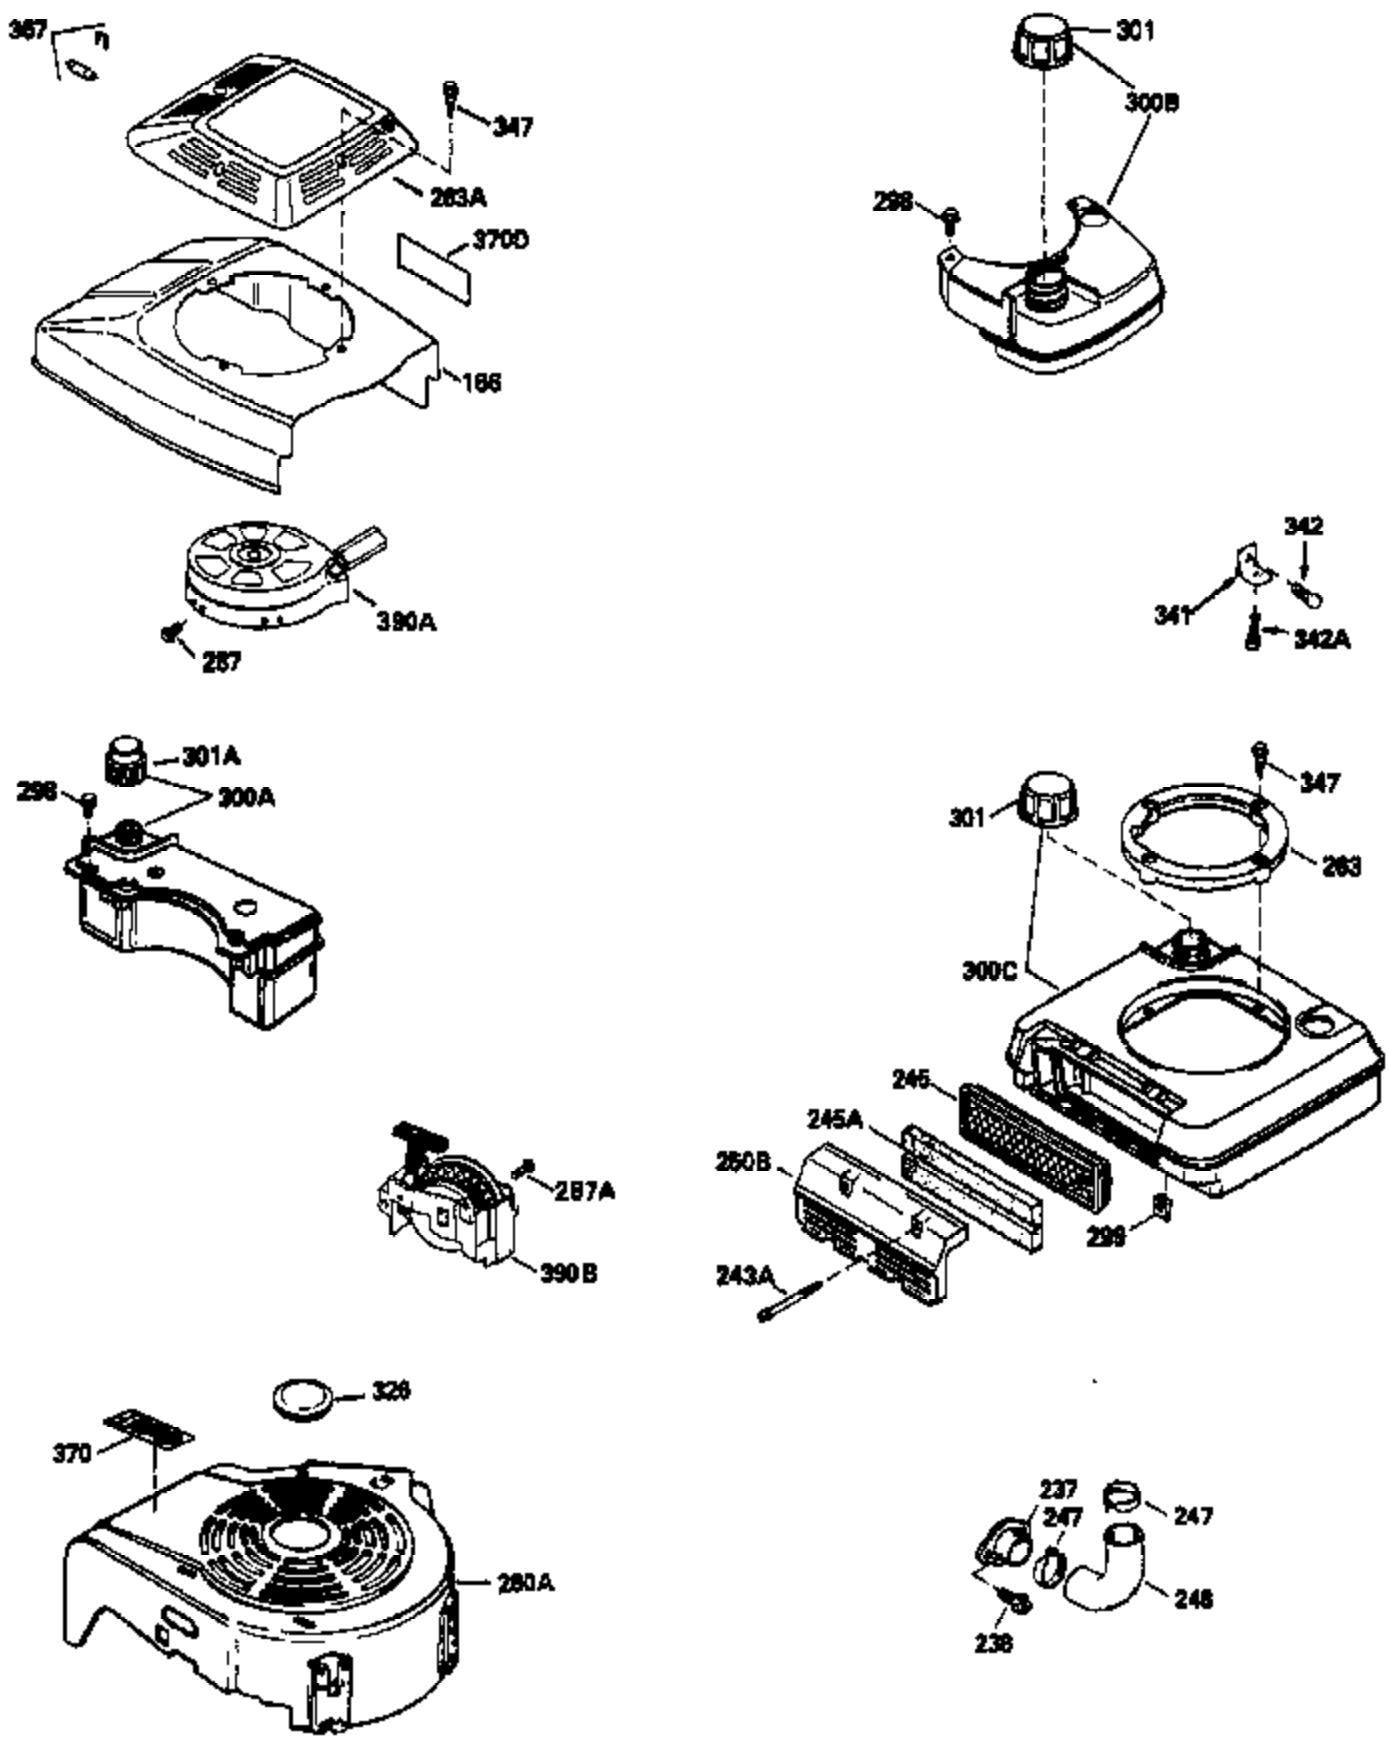

ILLUSTRATION SHOWS TYPICAL PARTS ONLY. ORDER BY PART NUMBER. PARTS NOT LISTED ARE SUPPLIED BY OEM.
VIEW 2 OF 3

Ref #	Part Number	Qty	Description
92	650815		Washer, Belleville
238	650806		Screw, 10-32 x 5/8"
246D	35435		Filter, Pre-Air (Optional)
246	34340		Element, Air cleaner
287	650884		Screw, 8-32 x 1/2"
298	28763		Screw, 10-32 x 35/64"
300A	34476		Fuel Tank (Incl. 292 & 301)
301	33032		Fuel Cap (Use as required)
370	550223		Decal, Name
370A	34346		Decal, Instruction
370G	34387		Decal, Instruction (Optional)
390	590635		Rewind Starter (Refer to Division 5, SecionC, page 34 or Fiche 8A, Grid G-5 for breakdown)