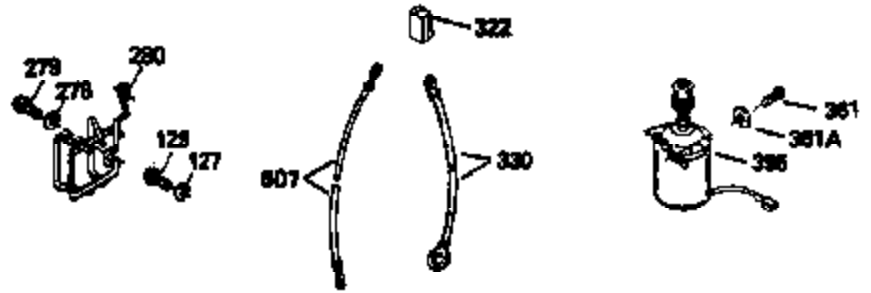

ILLUSTRATION SHOWS TYPICAL PARTS ONLY. ORDER BY PART NUMBER. PARTS NOT LISTED ARE SUPPLIED BY OEM.

VIEW 3 OF 3

Ref #	Part Number	Qty	Description
19	31361		Spring, Extension
69	35261		* Gasket, Mounting flange
92	650815		Washer, Belleville
182	6201		Screw, 1/4-28 x 7/8"
185	31384A		Pipe, Intake (Incl. 224)
186	34337		Link, Governor spring
223	650451		Screw, 1/4-20 x 1"
238	650806		Screw, 10-32 x 5/8"
246	34340		Element, Air cleaner
246D	35435		Filter, Pre-Air (Optional)
250	34341A		Cover, Air cleaner
275A	391019		Muffler
276	33753		Plate, Locking
277A	30063		Screw, Torx T-30, 1/4-20 x 1/2" (Use as req.)
277	650795		Screw, 1/4-20 x 2-1/4" (Use as requir ed)
370G	34387		Decal, Instruction (Optional)
370A	34346		Decal, Instruction
410	730574		Opt.Debris Screen Kit (Incl.370G,411, 412,413)
411	35596		Debris Screen (Optional)
412	35597		Debris Screen Bracket (Optional)
413	650910		Screw, 8-32 x 1/4 (Optional)
415	730162		Muffler Adapter Kit(In.274,277A)(Use as req.)