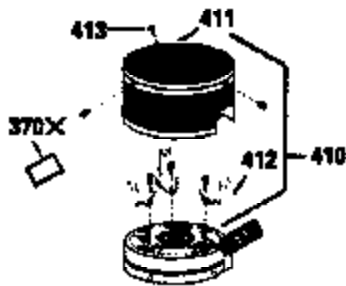

ILLUSTRATION SHOWS TYPICAL PARTS ONLY. ORDER BY PART NUMBER. PARTS NOT LISTED ARE SUPPLIED BY OEM.

VIEW 3 OF 3

Ref #	Part Number	Qty	Description
19	31361		Spring, Extension
69	35261		* Gasket, Mounting flange
92	650815		Washer, Belleville
182	6201		Screw, 1/4-28 x 7/8"
185	31384A		Pipe, Intake (Incl. 224)
186	34337		Link, Governor spring
223	650451		Screw, 1/4-20 x 1"
238	650806		Screw, 10-32 x 5/8"
246	34340		Element, Air cleaner
246D	35435		Filter, Pre-Air (Optional)
250	34341A		Cover, Air cleaner
275A	391019		Muffler
276	33753		Plate, Locking
277A	30063		Screw, Torx T-30, 1/4-20 x 1/2" (Use as req.)
277	650795		Screw, 1/4-20 x 2-1/4" (Use as requir ed)
370G	34387		Decal, Instruction (Optional)
370A	34346		Decal, Instruction
410	730574		Opt.Debris Screen Kit (Incl.370G,411, 412,413)
411	35596		Debris Screen (Optional)
412	35597		Debris Screen Bracket (Optional)
413	650910		Screw, 8-32 x 1/4 (Optional)
415	730162		Muffler Adapter Kit(In.274,277A)(Use as req.)