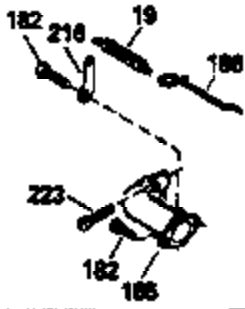

ILLUSTRATION SHOWS TYPICAL PARTS ONLY. ORDER BY PART NUMBER. PARTS NOT LISTED ARE SUPPLIED BY OEM.

VIEW 3 OF 3

Ref #	Part Number	Qty	Description
19	31361		Spring, Extension
69	35261		* Gasket, Mounting flange
92	650815		Washer, Belleville
182	6201		Screw, 1/4-28 x 7/8"
185	31384A		Pipe, Intake (Incl. 224)
186	34337		Link, Governor spring
223	650451		Screw, 1/4-20 x 1"
238	650806		Screw, 10-32 x 5/8"
246	34340		Element, Air cleaner
246D	35435		Filter, Pre-Air (Optional)
250	34341A		Cover, Air cleaner
275A	391019		Muffler
276	33753		Plate, Locking
277A	30063		Screw, Torx T-30, 1/4-20 x 1/2" (Use as req.)
277	650795		Screw, 1/4-20 x 2-1/4" (Use as requir ed)
370G	34387		Decal, Instruction (Optional)
370A	34346		Decal, Instruction
410	730574		Opt.Debris Screen Kit (Incl.370G,411, 412,413)
411	35596		Debris Screen (Optional)
412	35597		Debris Screen Bracket (Optional)
413	650910		Screw, 8-32 x 1/4 (Optional)
415	730162		Muffler Adapter Kit(In.274,277A)(Use as req.)