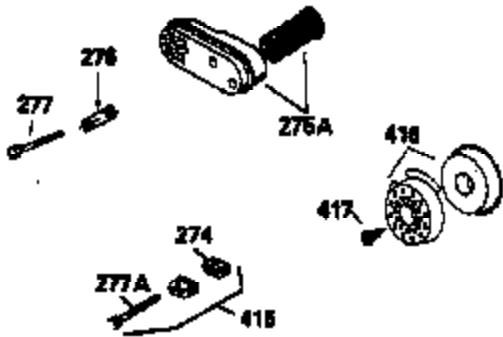

ILLUSTRATION SHOWS TYPICAL PARTS ONLY. ORDER BY PART NUMBER. PARTS NOT LISTED ARE SUPPLIED BY OEM.

VIEW 3 OF 3

Ref #	Part Number	Qty	Description
19	31361		Spring, Extension
69	35261		* Gasket, Mounting flange
92	650815		Washer, Belleville
182	6201		Screw, 1/4-28 x 7/8"
185	31384A		Pipe, Intake (Incl. 224)
186	34337		Link, Governor spring
223	650451		Screw, 1/4-20 x 1"
238	650806		Screw, 10-32 x 5/8"
246	34340		Element, Air cleaner
246D	35435		Filter, Pre-Air (Optional)
250	34341A		Cover, Air cleaner
275A	391019		Muffler
276	33753		Plate, Locking
277A	30063		Screw, Torx T-30, 1/4-20 x 1/2" (Use as req.)
277	650795		Screw, 1/4-20 x 2-1/4" (Use as requir ed)
370G	34387		Decal, Instruction (Optional)
370A	34346		Decal, Instruction
410	730574		Opt.Debris Screen Kit (Incl.370G,411, 412,413)
411	35596		Debris Screen (Optional)
412	35597		Debris Screen Bracket (Optional)
413	650910		Screw, 8-32 x 1/4 (Optional)
415	730162		Muffler Adapter Kit(In.274,277A)(Use as req.)