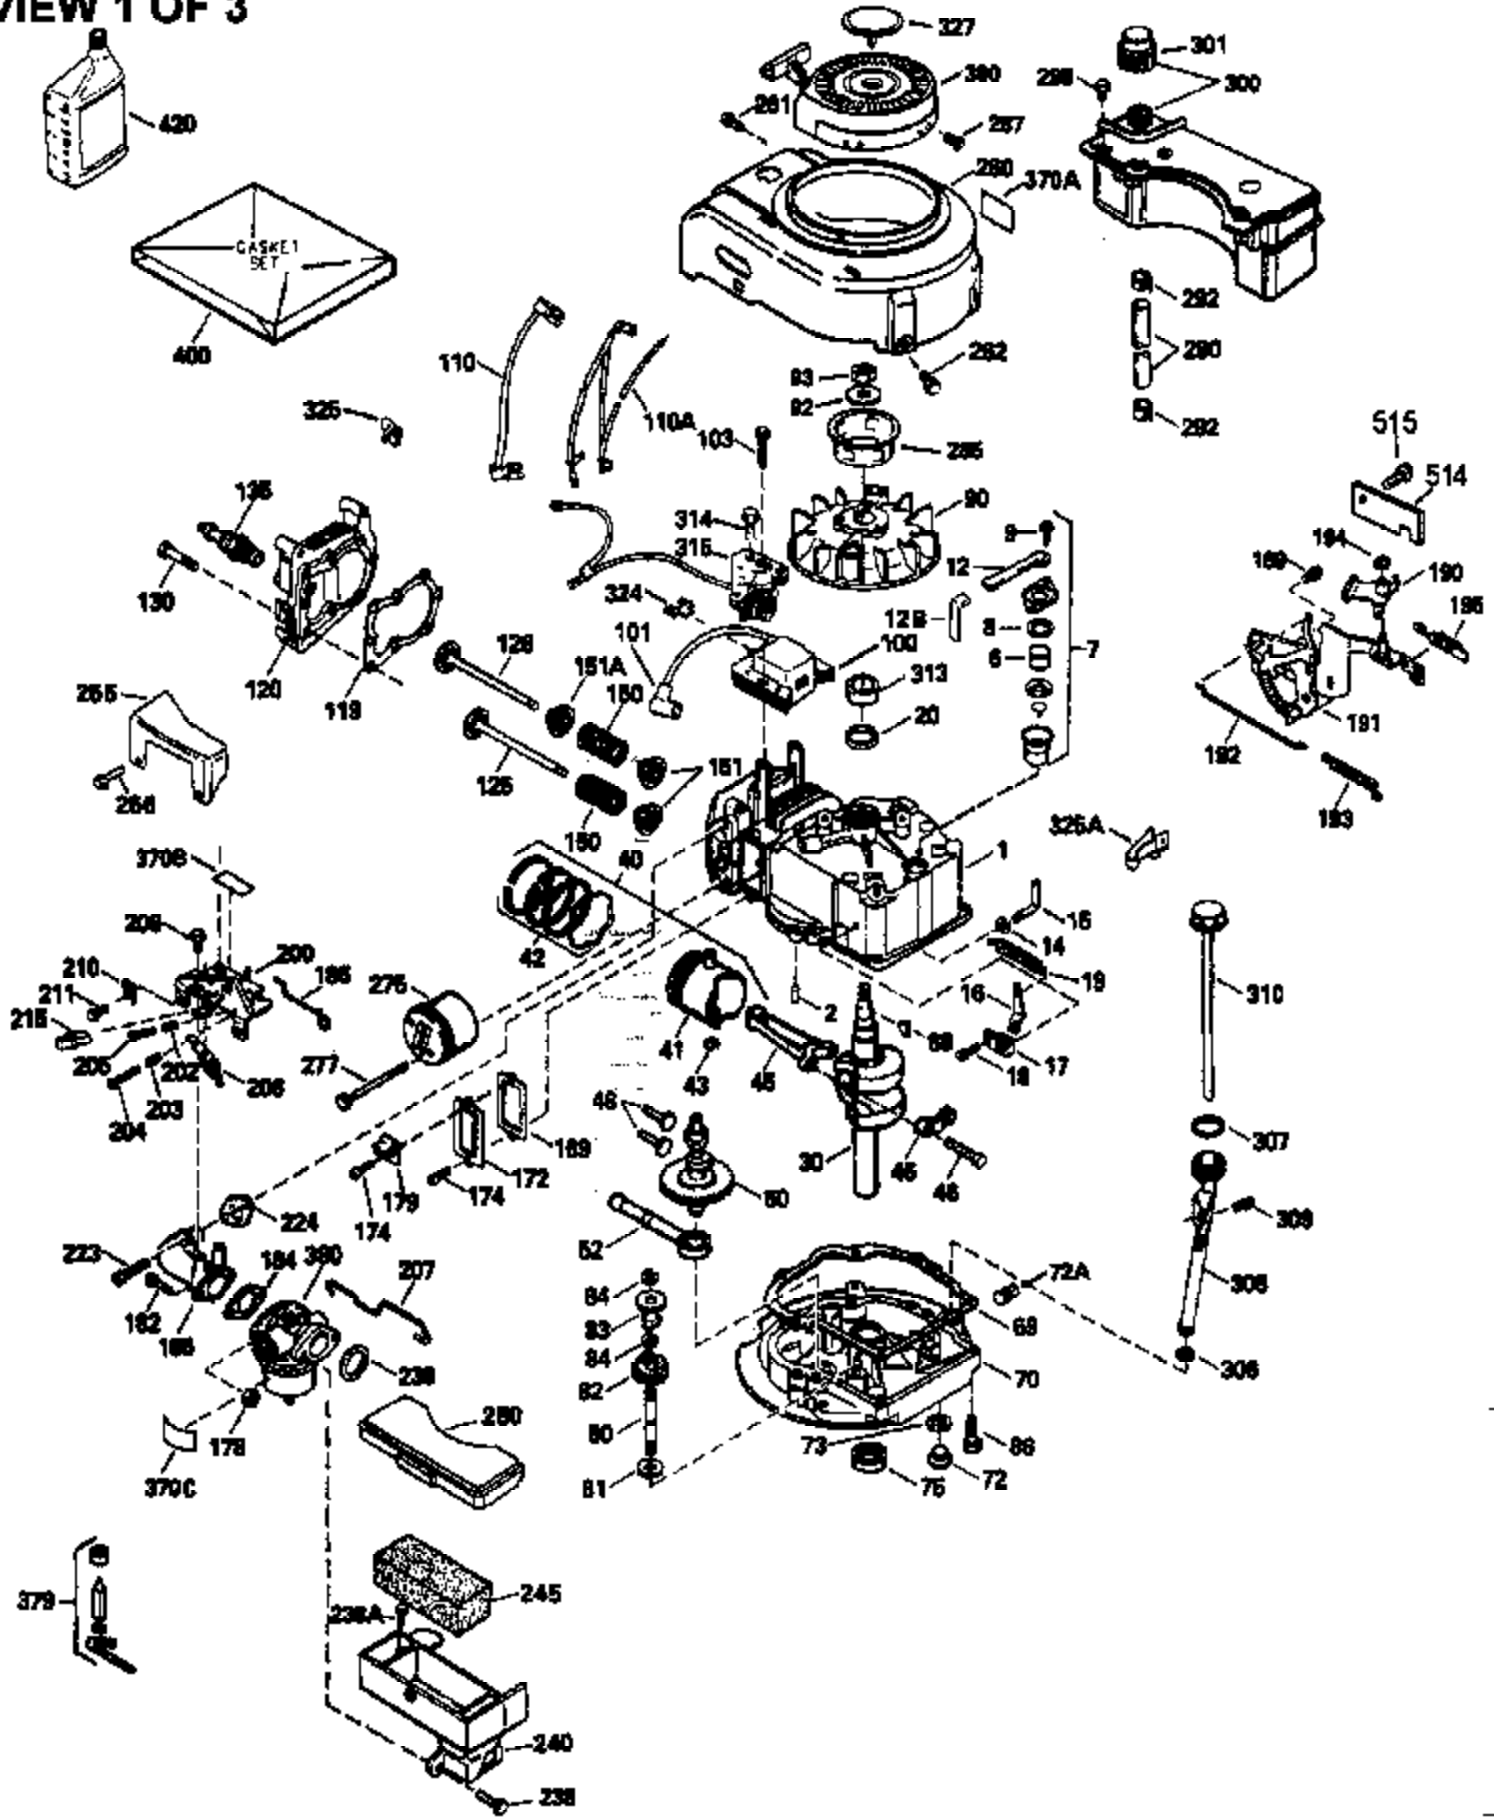

VIEW 1 OF 3

Ref #	Part Number	Qty	Description
1	33968B		Cylinder (Incl. 2 & 20) (2-13/16")
2	26727		Pin, Dowel
6	33734		Element, Breather
7	34214A		Breather Ass'y. (Incl. 6, 8, 9, 12 , & 12A)
8	33735		* Gasket, Breather
9	30200		Screw, 10-24 x 9/16"
12	33886		Tube, Breather
14	28277		Washer, Flat
15	31513		Rod, Governor
16	31383A		Lever, Governor
17	31335		Clamp, Governor lever
18	650548		Screw, 8-32 x 5/16"
19	31361		Spring, Extension
20	32600		Seal, Oil
30	34470B		Crankshaft
40	34535		Piston, Pin & Ring Set (Std.) (2-13/16")
40	34536		Piston, Pin & Ring Set (.010" OS)
40	34537		Piston, Pin & Ring Set (.020" OS)
41	33562B		Piston & Pin Ass'y.(Incl. 43)(Std.)(2 -13/16")
41	33563B		Piston & Pin Ass'y. (Incl. 43) (.010" OS)
41	33564B		Piston & Pin Ass'y. (Incl. 43) (.020" OS)
42	33567		Ring Set (Std.) (2-13/16" Bore)
42	33568		Ring Set (.010" OS)
42	33569		Ring Set (.020" OS)
43	20381		Ring, Piston pin retaining
45	32875		Rod Assy., Connecting (Incl. 46)
46	32610A		Bolt, Connecting rod
48	27241		Lifter, Valve
50	33533		Camshaft (MCR)
52	29914		Oil Pump Assy.
55A	34647		Shaft, P.T.O.
69	35261		* Gasket, Mounting flange
72	30572		Plug, Oil drain (Incl. 73)
73	28833		* Drain Plug Gasket (Not req. W/plastic plug)
75	26208		Seal, Oil
80	30574		Shaft, Governor
81	30590A		Washer, Flat
82	30591		Gear Assy., Governor (Incl. 81)
83	30588A		Spool, Governor
84	29193		Ring, Retaining
86	650488		Screw, 1/4-20 x 1-1/4"
89	611004		Flywheel Key
90	611112		Flywheel
92	650815		Washer, Belleville
93	650816		Nut, Flywheel
100	34443A		Solid State Ignition
100	730207		Magneto-to-Solid State Conv. Kit (Includes solid state module, solid state flywheel key, and instructions.) (Use as required on external ignition engines only.)
101	610118		Cover, Spark plug (Use as required)
103	650814		Screw, Torx T-15, 10-24 x 1"
110	34231		Ground Wire
118	730194		Rope Guide Kit (Use as required)
119	33554A		* Gasket, Head
120	34342		Head, Cylinder
125	29314B		Intake Valve (Std.) (Incl. 151) (Conventional Ports)
125	29315C		Intake Valve (1/32" OS) (Incl. 151) (Conventional Ports)