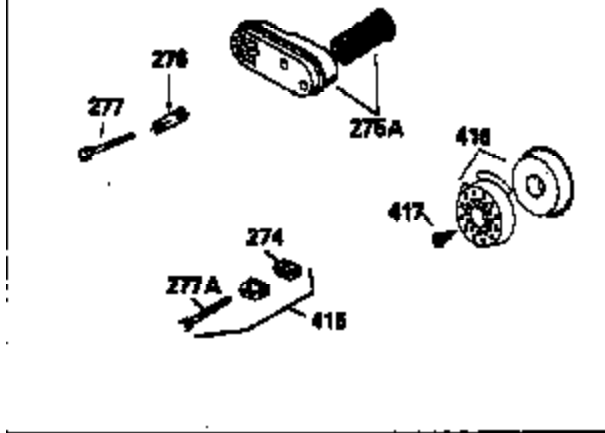

ILLUSTRATION SHOWS TYPICAL PARTS ONLY. ORDER BY PART NUMBER. PARTS NOT LISTED ARE SUPPLIED BY OEM.

VIEW 3 OF 3

Ref #	Part Number	Qty	Description
19	31386		Spring, Governor
69	35261		* Gasket, Mounting flange
92	650815		Washer, Belleville
182	6201		Screw, 1/4-28 x 7/8"
185	33004A		Pipe, Intake (Incl. 224)
186	34337		Link, Governor spring
223	650451		Screw, 1/4-20 x 1"
225	35043		Tube, Carburetor
227	35917		Elbow Assy., Air cleaner (Incl. No. 2 43)
228	650826		Stud, threaded both ends, 1/4-20 x 6. 20
229	650825		Nut & Lockwasher, 1/4-20
232			Pop Rivet (1/8" dia.) (Purchase Local ly)
233	34699		Bracket, Air cleaner
235	35533		Fitting, Air cleaner elbow
239A	35815		Gasket, Air cleaner
239B	34698A		Gasket, Air cleaner bracket
243	650940		Screw, 10-32 x 3/4"
245A	34782		Filter, Air cleaner (Incl. 229)
246C	34783		Filter, Pre-air
246D	35435		Filter, Pre-Air (Optional)
250C	35535		Cover, Air cleaner
250D	35536		Seal, Air cleaner cover
251	650513		Nut, Wing, 1/4-20
275A	35603		Muffler (Incl. 277)
276	33753		Plate, Locking
277A	30063		Screw, Torx T-30, 1/4-20 x 1/2" (Use as req.)
277	650795		Screw, 1/4-20 x 2-1/4" (Use as requir ed)
370E	34704		Decal, Air cleaner
370G	34387		Decal, Instruction (Optional)
370A	34346		Decal, Instruction
410	730574		Opt.Debris Screen Kit (Incl.370G,411, 412,413)
411	35596		Debris Screen (Optional)
412	35597		Debris Screen Bracket (Optional)
413	650910		Screw, 8-32 x 1/4 (Optional)
415	730162		Muffler Adapter Kit(In.274,277A)(Use as req.)