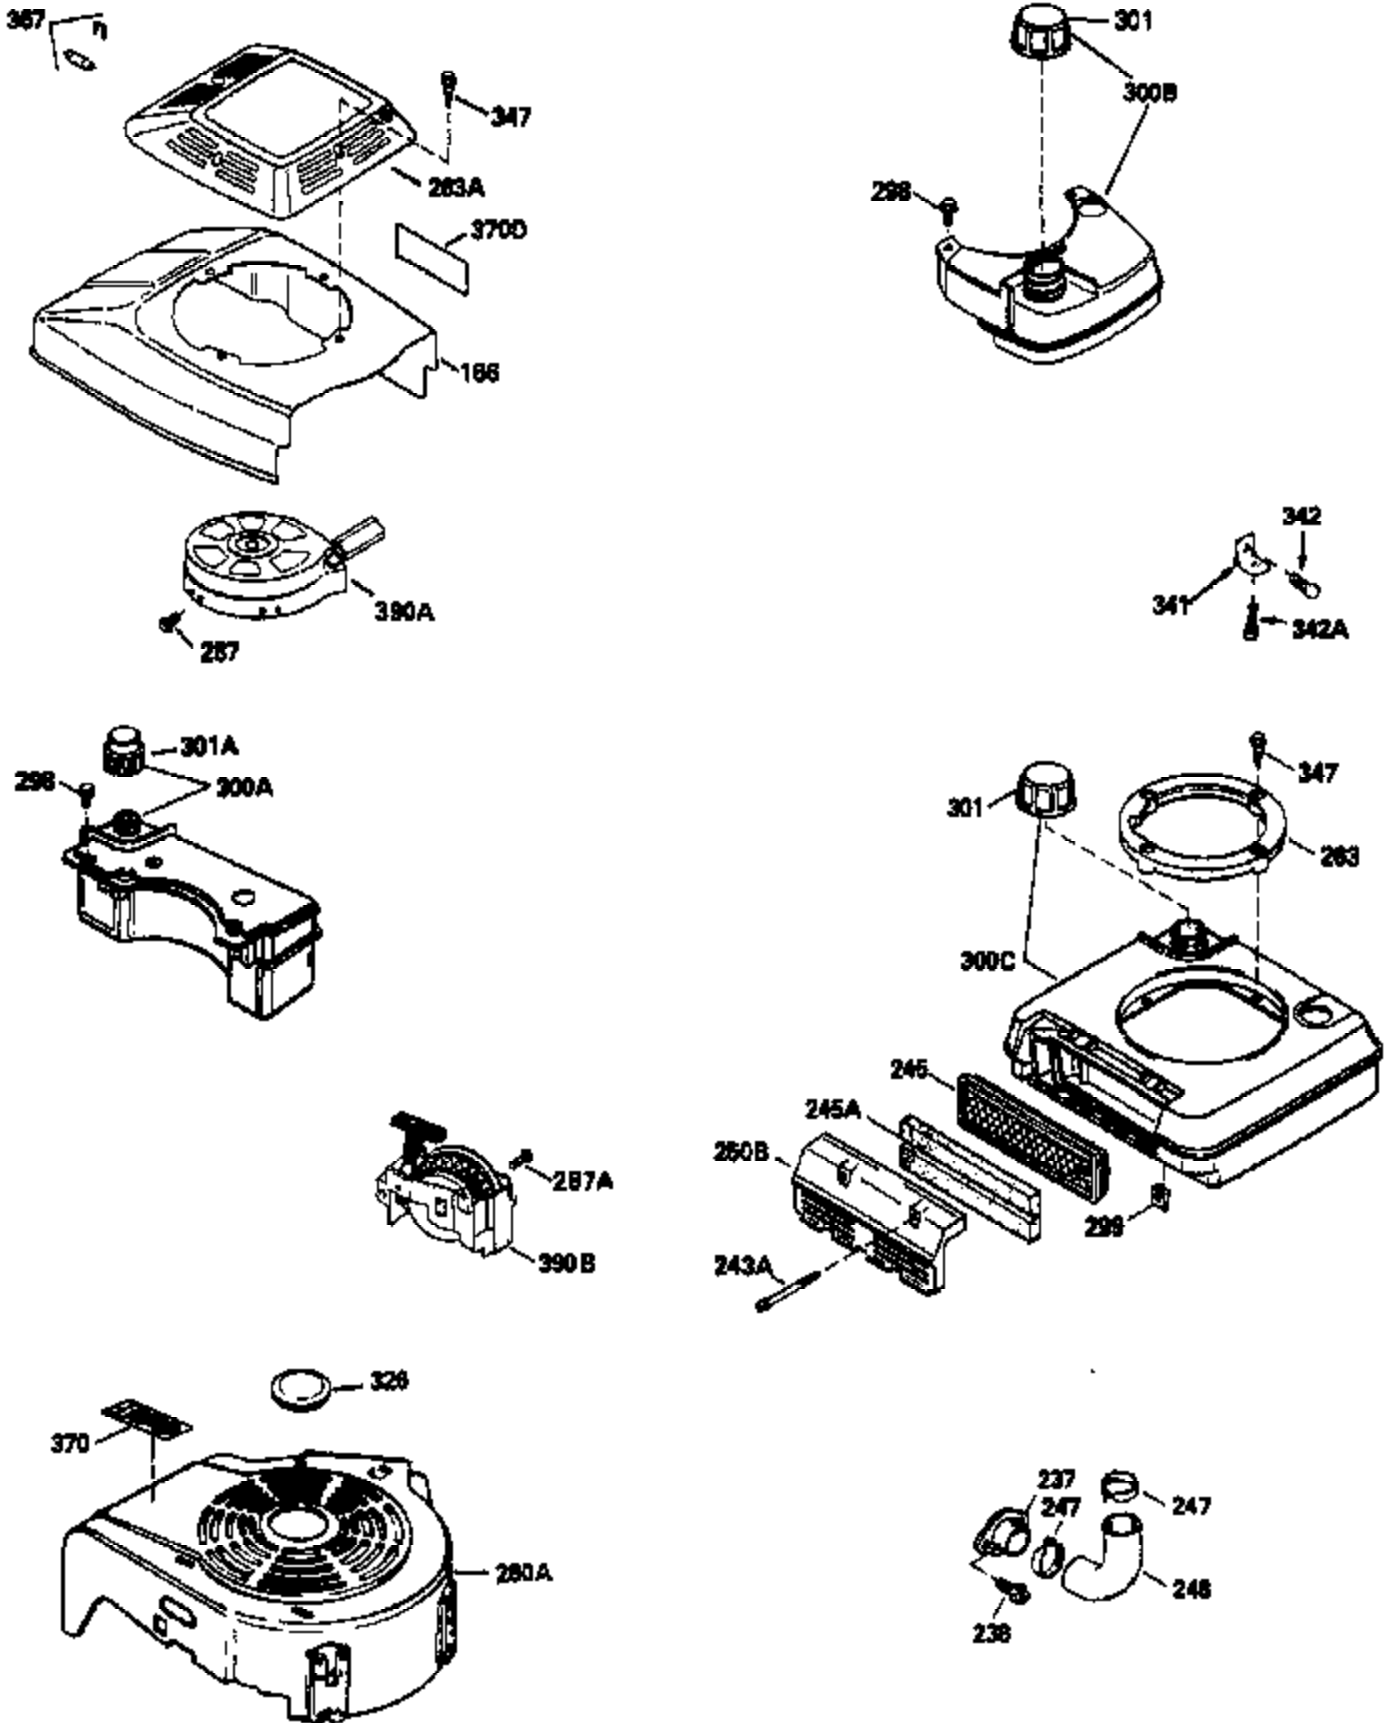

ILLUSTRATION SHOWS TYPICAL PARTS ONLY. ORDER BY PART NUMBER. PARTS NOT LISTED ARE SUPPLIED BY OEM.

VIEW 2 OF 3

Ref #	Part Number	Qty	Description
	92 650815		Washer, Belleville
245A	34782		Filter, Air cleaner (Incl. 229)
246C	34783		Filter, Pre-air
246D	35435		Filter, Pre-Air (Optional)
250D	35536		Seal, Air cleaner cover
	287 650884		Screw, 8-32 x 1/2"
	298 28763		Screw, 10-32 x 35/64"
300A	34476		Fuel Tank (Incl. 292 & 301)
	301 33032		Fuel Cap (Use as required)
	370 550223		Decal, Name
370A	34346		Decal, Instruction
370G	34387		Decal, Instruction (Optional)
	390 590635		Rewind Starter (Refer to Division 5, SecionC, page 34 or Fiche 8A, Grid G-5 for breakdown)