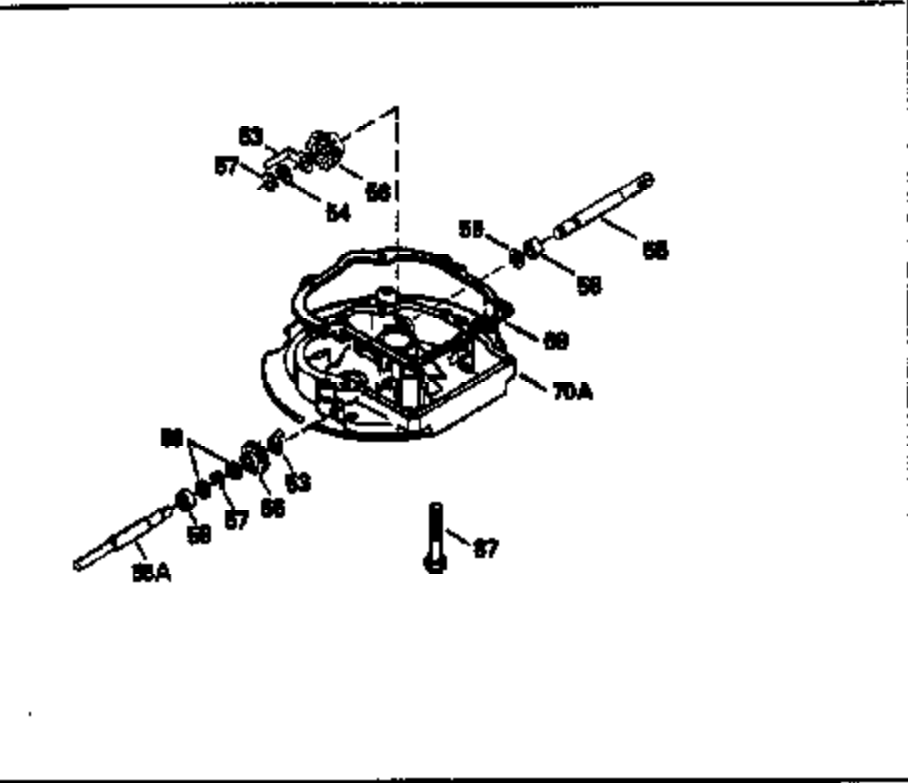

ILLUSTRATION SHOWS TYPICAL PARTS ONLY. ORDER BY PART NUMBER. PARTS NOT LISTED ARE SUPPLIED BY OEM.

VIEW 3 OF 3

Ref #	Part Number	Qty	Description
19	31386		Spring, Governor
69	35261		* Gasket, Mounting flange
92	650815		Washer, Belleville
182	6201		Screw, 1/4-28 x 7/8"
185	33004A		Pipe, Intake (Incl. 224)
186	34337		Link, Governor spring
223	650451		Screw, 1/4-20 x 1"
225	35043		Tube, Carburetor
227	35917		Elbow Assy., Air cleaner (Incl. No. 2 43)
228	650826		Stud, threaded both ends, 1/4-20 x 6. 20
229	650825		Nut & Lockwasher, 1/4-20
232			Pop Rivet (1/8" dia.) (Purchase Local ly)
233	34699		Bracket, Air cleaner
235	35533		Fitting, Air cleaner elbow
239A	35815		Gasket, Air cleaner
239B	34698A		Gasket, Air cleaner bracket
243	650940		Screw, 10-32 x 3/4"
245A	34782		Filter, Air cleaner (Incl. 229)
246C	34783		Filter, Pre-air
246D	35435		Filter, Pre-Air (Optional)
250C	35535		Cover, Air cleaner
250D	35536		Seal, Air cleaner cover
251	650513		Nut, Wing, 1/4-20
275A	35603		Muffler (Incl. 277)
276	33753		Plate, Locking
277A	30063		Screw, Torx T-30, 1/4-20 x 1/2" (Use as req.)
277	650795		Screw, 1/4-20 x 2-1/4" (Use as requir ed)
370E	34704		Decal, Air cleaner
370G	34387		Decal, Instruction (Optional)
370A	34346		Decal, Instruction
410	730574		Opt.Debris Screen Kit (Incl.370G,411, 412,413)
411	35596		Debris Screen (Optional)
412	35597		Debris Screen Bracket (Optional)
413	650910		Screw, 8-32 x 1/4 (Optional)
415	730162		Muffler Adapter Kit(In.274,277A)(Use as req.)