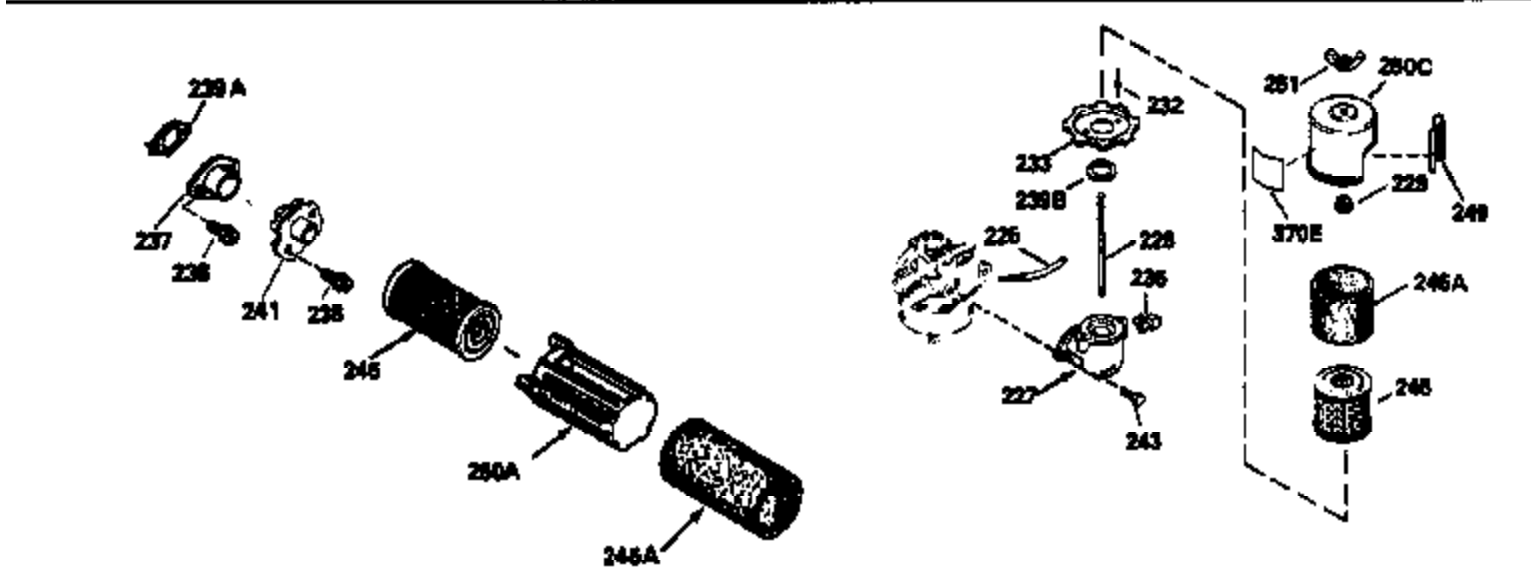

ILLUSTRATION SHOWS TYPICAL PARTS ONLY. ORDER BY PART NUMBER. PARTS NOT LISTED ARE SUPPLIED BY OEM.

VIEW 3 OF 3

Ref #	Part Number	Qty	Description
19	31386		Spring, Governor
69	35261		* Gasket, Mounting flange
92	650815		Washer, Belleville
182	6201		Screw, 1/4-28 x 7/8"
185	33004A		Pipe, Intake (Incl. 224)
186	34337		Link, Governor spring
223	650451		Screw, 1/4-20 x 1"
225	35043		Tube, Carburetor
227	35917		Elbow Assy., Air cleaner (Incl. No. 2 43)
228	650826		Stud, threaded both ends, 1/4-20 x 6. 20
229	650825		Nut & Lockwasher, 1/4-20
232			Pop Rivet (1/8" dia.) (Purchase Local ly)
233	34699		Bracket, Air cleaner
235	35533		Fitting, Air cleaner elbow
239A	35815		Gasket, Air cleaner
239B	34698A		Gasket, Air cleaner bracket
243	650940		Screw, 10-32 x 3/4"
245A	34782		Filter, Air cleaner (Incl. 229)
246C	34783		Filter, Pre-air
246D	35435		Filter, Pre-Air (Optional)
250C	35535		Cover, Air cleaner
250D	35536		Seal, Air cleaner cover
251	650513		Nut, Wing, 1/4-20
275A	35603		Muffler (Incl. 277)
276	33753		Plate, Locking
277A	30063		Screw, Torx T-30, 1/4-20 x 1/2" (Use as req.)
277	650795		Screw, 1/4-20 x 2-1/4" (Use as requir ed)
370E	34704		Decal, Air cleaner
370G	34387		Decal, Instruction (Optional)
370A	34346		Decal, Instruction
410	730574		Opt.Debris Screen Kit (Incl.370G,411, 412,413)
411	35596		Debris Screen (Optional)
412	35597		Debris Screen Bracket (Optional)
413	650910		Screw, 8-32 x 1/4 (Optional)
415	730162		Muffler Adapter Kit(In.274,277A)(Use as req.)