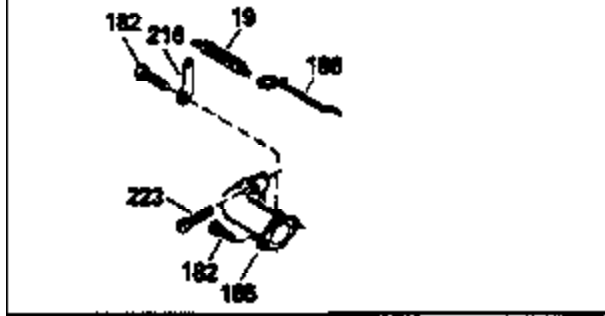

ILLUSTRATION SHOWS TYPICAL PARTS ONLY. ORDER BY PART NUMBER. PARTS NOT LISTED ARE SUPPLIED BY OEM.

VIEW 3 OF 3

Ref #	Part Number	Qty	Description
19	31386		Spring, Governor
69	35261		* Gasket, Mounting flange
92	650815		Washer, Belleville
182	6201		Screw, 1/4-28 x 7/8"
185	33004A		Pipe, Intake (Incl. 224)
186	34337		Link, Governor spring
223	650451		Screw, 1/4-20 x 1"
225	35043		Tube, Carburetor
227	35917		Elbow Assy., Air cleaner (Incl. No. 2 43)
228	650826		Stud, threaded both ends, 1/4-20 x 6. 20
229	650825		Nut & Lockwasher, 1/4-20
232			Pop Rivet (1/8" dia.) (Purchase Local ly)
233	34699		Bracket, Air cleaner
235	35533		Fitting, Air cleaner elbow
239A	35815		Gasket, Air cleaner
239B	34698A		Gasket, Air cleaner bracket
243	650940		Screw, 10-32 x 3/4"
245A	34782		Filter, Air cleaner (Incl. 229)
246C	34783		Filter, Pre-air
246D	35435		Filter, Pre-Air (Optional)
250C	35535		Cover, Air cleaner
250D	35536		Seal, Air cleaner cover
251	650513		Nut, Wing, 1/4-20
275A	35603		Muffler (Incl. 277)
276	33753		Plate, Locking
277A	30063		Screw, Torx T-30, 1/4-20 x 1/2" (Use as req.)
277	650795		Screw, 1/4-20 x 2-1/4" (Use as requir ed)
370E	34704		Decal, Air cleaner
370G	34387		Decal, Instruction (Optional)
370A	34346		Decal, Instruction
410	730574		Opt.Debris Screen Kit (Incl.370G,411, 412,413)
411	35596		Debris Screen (Optional)
412	35597		Debris Screen Bracket (Optional)
413	650910		Screw, 8-32 x 1/4 (Optional)
415	730162		Muffler Adapter Kit(In.274,277A)(Use as req.)