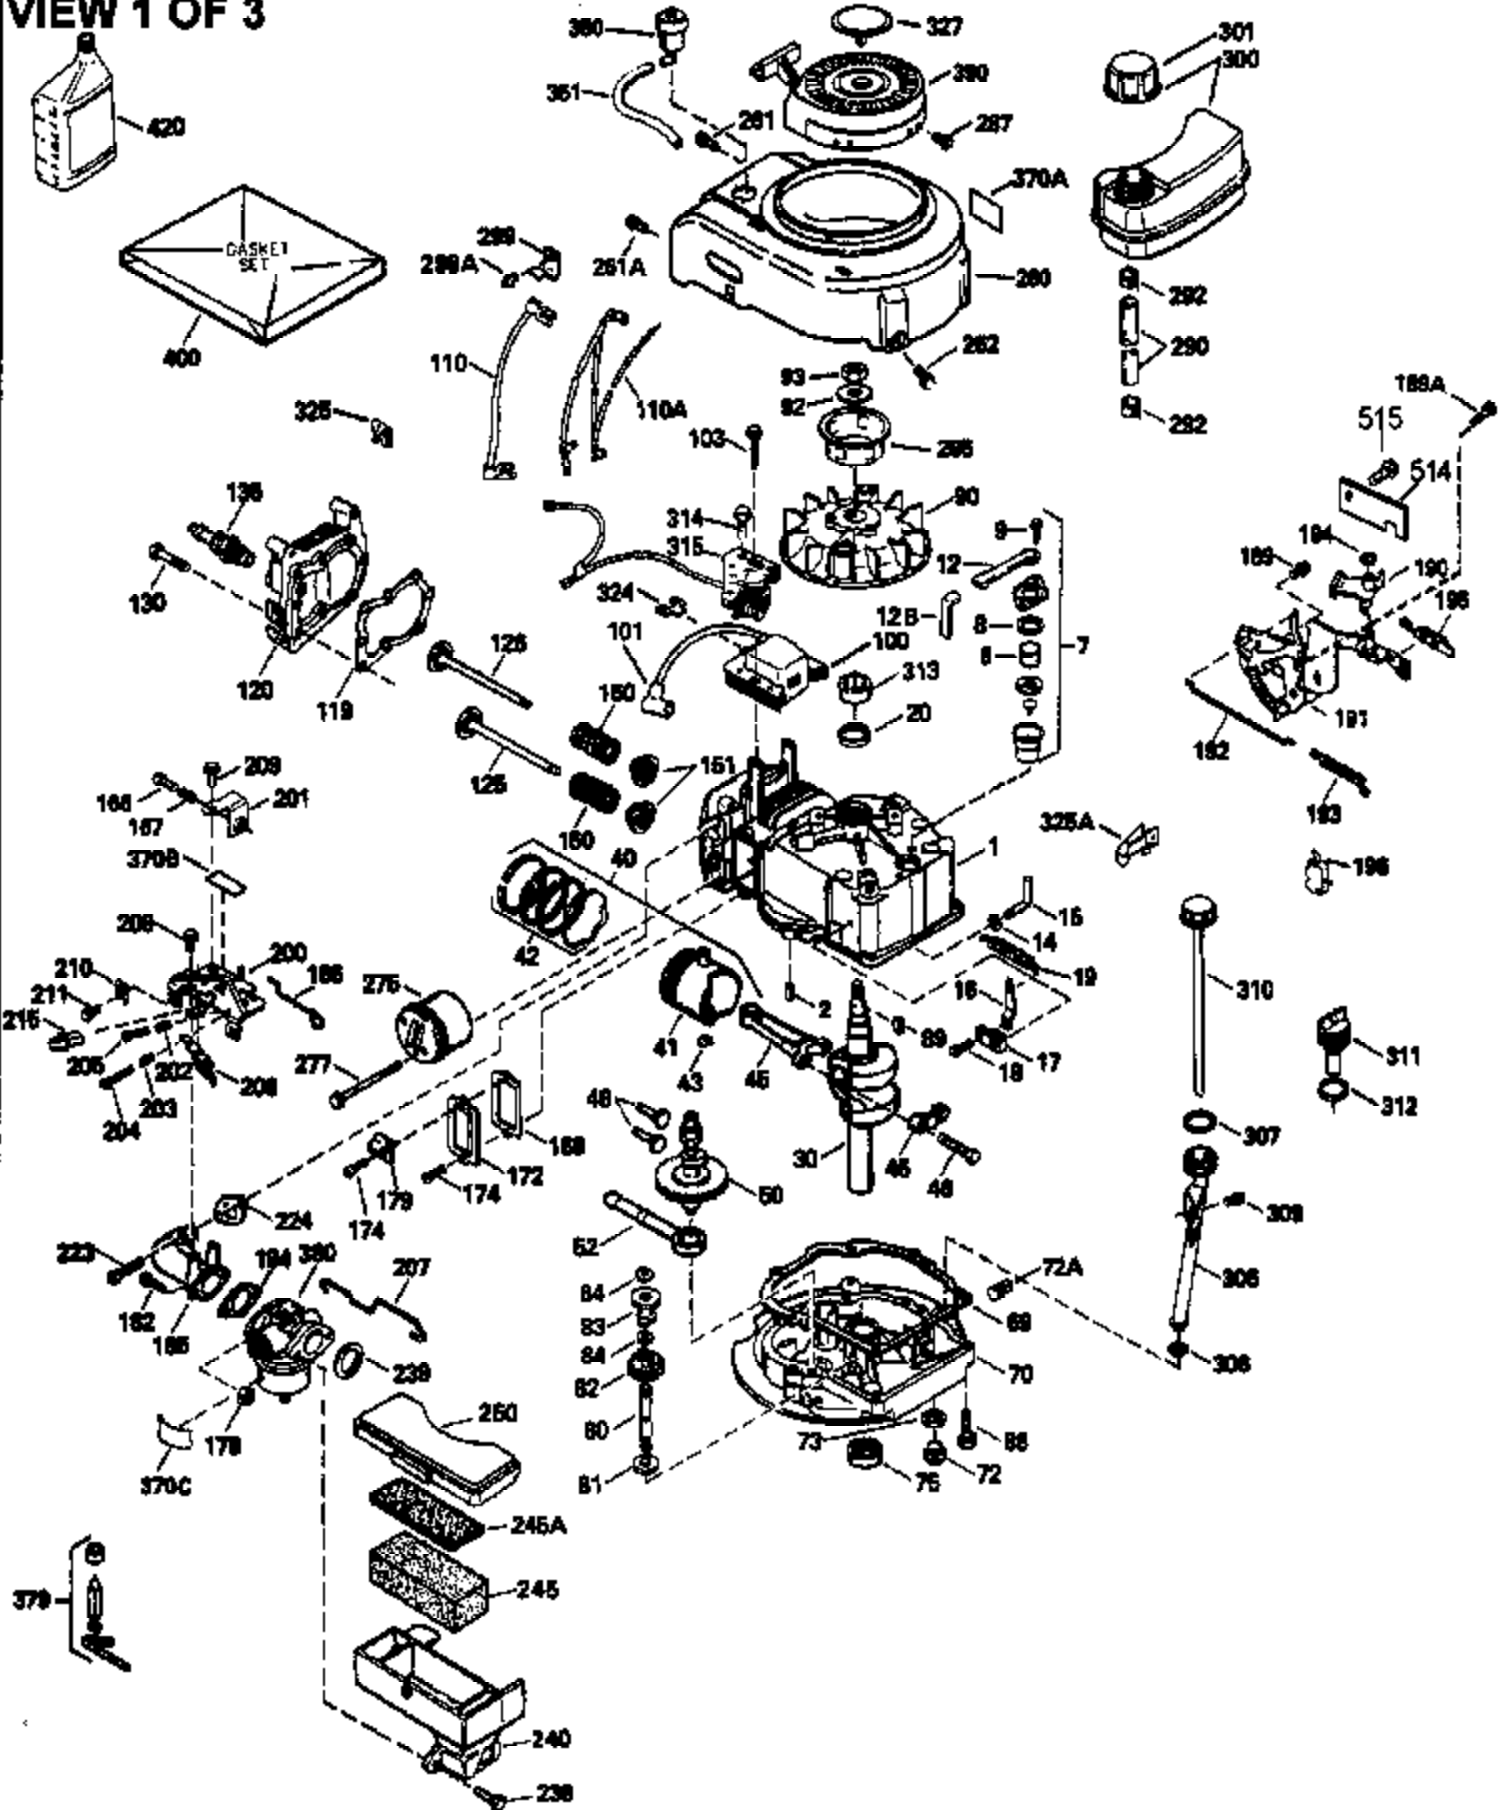

ILLUSTRATION SHOWS TYPICAL PARTS ONLY. ORDER BY PART NUMBER. PARTS NOT LISTED ARE SUPPLIED BY OEM.

VIEW 1 OF 3

Ref #	Part Number	Qty	Description
1	33968B		Cylinder (Incl. 2 & 20) (2-13/16" Bore)
2	26727		Pin, Dowel
6	33734		Element, Breather
7	34214A		Breather Assy. (Incl. 6, 8, 9, 12 & 1 2A)
8	33735		* Gasket, Breather
9	30200		Screw, 10-24 x 9/16"
12	33886		Tube, Breather
14	28277		Washer, Flat
15	30589		Rod, Governor (Incl. 14)
16	31383A		Lever, Governor
17	31335		Clamp, Governor lever
18	650548		Screw, 8-32 x 5/16"
19	31386		Spring, Governor
20	32600		Seal, Oil
30	34570A		Crankshaft
40	34535		Piston, Pin & Ring Set (Std.) (2-13/16" Bore)
40	34536		Piston, Pin & Ring Set (.010" OS)
40	34537		Piston, Pin & Ring Set (.020" OS)
41	33562B		Piston & Pin Ass'y.(Incl.43)(Std.)(2- 13/16")
41	33563B		Piston & Pin Ass'y. (Incl. 43) (.010" OS)
41	33564B		Piston & Pin Ass'y. (Incl. 43) (.020" OS)
42	33567		Ring Set (Std.) (2-13/16" Bore)
42	33568		Ring Set (.010" OS)
42	33569		Ring Set (.020" OS)
43	20381		Ring, Piston pin retaining
45	32875		Rod Assy., Connecting (Incl. 46)
46	32610A		Bolt, Connecting rod
48	27241		Lifter, Valve
50	33553		Camshaft (MCR)
52	29914		Oil Pump Assy.
69	35261		* Gasket, Mounting flange
70	34311C		Flange Ass'y. (Incl. 72, 72A, 73, 75 & 80)
72	30572		Plug, Oil drain (Incl. 73)
73	28833		* Drain Plug Gasket (Not req. W/plastic plug)
75	27897		Seal, Oil
80	30574		Shaft, Governor
81	30590A		Washer, Flat
82	30591		Gear Assy., Governor (Incl. 81)
83	30588A		Spool, Governor
84	29193		Ring, Retaining
86	650488		Screw, 1/4-20 x 1-1/4"
89	611004		Flywheel Key
90	611112		Flywheel
92	650815		Washer, Belleville
93	650816		Nut, Flywheel
100	34443A		Solid State Ignition
101	610118		Cover, Spark plug
103	650814		Screw, Torx T-15, 10-24 x 1"
110	35182		Wire, Ground
119	33554A		* Gasket, Head
120	34342		Head, Cylinder
125	29314B		Intake Valve (Std.) (Incl. 151) (Conventional Ports)
125	29315C		Intake Valve (1/32" OS) (Incl. 151) (Conventional Ports)
126	29313C		Exhaust Valve (Std.) (Incl. 151) (Conventional Ports)
126	29315C		Exhaust Valve (1/32" OS) (Incl. 151) (Conventional Ports)
130	6021A		Screw, 5/16-18 x 1-1/2"
135	35395		Resistor Spark Plug (RJ19LM)
150	31672		Spring, Valve