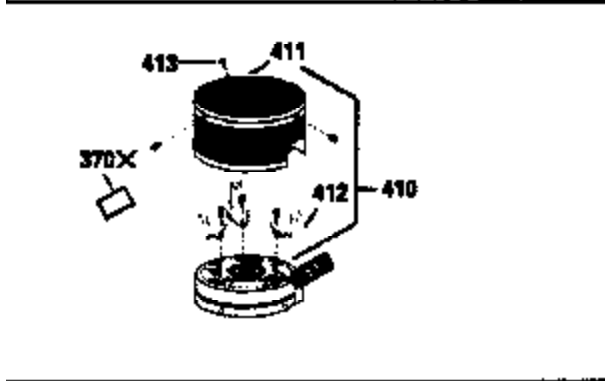

ILLUSTRATION SHOWS TYPICAL PARTS ONLY. ORDER BY PART NUMBER. PARTS NOT LISTED ARE SUPPLIED BY OEM.

VIEW 3 OF 3

Ref #	Part Number	Qty	Description
19	31386		Spring, Governor
69	35261		* Gasket, Mounting flange
92	650815		Washer, Belleville
182	6201		Screw, 1/4-28 x 7/8"
185	33004A		Pipe, Intake (Incl. 224)
186	34337		Link, Governor spring
223	650451		Screw, 1/4-20 x 1"
225	35043		Tube, Carburetor
227	35917		Elbow Assy., Air cleaner (Incl. No. 2 43)
228	650826		Stud, threaded both ends, 1/4-20 x 6. 20
229	650825		Nut & Lockwasher, 1/4-20
232			Pop Rivet (1/8" dia.) (Purchase Local ly)
233	34699		Bracket, Air cleaner
235	35533		Fitting, Air cleaner elbow
239A	35815		Gasket, Air cleaner
239B	34698A		Gasket, Air cleaner bracket
243	650940		Screw, 10-32 x 3/4"
245A	34782		Filter, Air cleaner (Incl. 229)
246C	34783		Filter, Pre-air
246D	35435		Filter, Pre-Air (Optional)
250C	35535		Cover, Air cleaner
250D	35536		Seal, Air cleaner cover
251	650513		Nut, Wing, 1/4-20
275A	35603		Muffler (Incl. 277)
276	33753		Plate, Locking
277A	30063		Screw, Torx T-30, 1/4-20 x 1/2" (Use as req.)
277	650795		Screw, 1/4-20 x 2-1/4" (Use as requir ed)
370E	34704		Decal, Air cleaner
370G	34387		Decal, Instruction (Optional)
370A	34346		Decal, Instruction
410	730574		Opt.Debris Screen Kit (Incl.370G,411, 412,413)
411	35596		Debris Screen (Optional)
412	35597		Debris Screen Bracket (Optional)
413	650910		Screw, 8-32 x 1/4 (Optional)
415	730162		Muffler Adapter Kit(In.274,277A)(Use as req.)