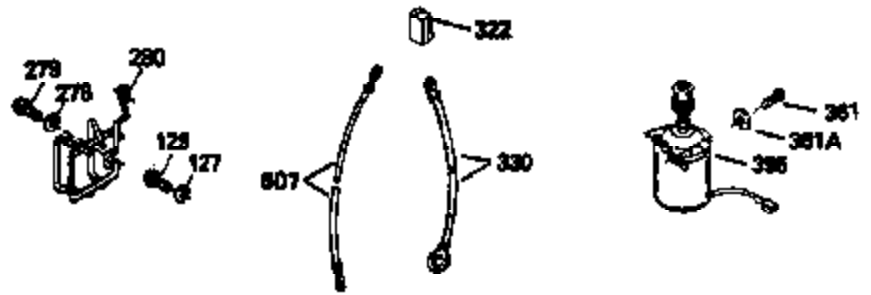

ILLUSTRATION SHOWS TYPICAL PARTS ONLY. ORDER BY PART NUMBER. PARTS NOT LISTED ARE SUPPLIED BY OEM.

VIEW 3 OF 3

Ref #	Part Number	Qty	Description
19	31386		Spring, Governor
69	35261		* Gasket, Mounting flange
92	650815		Washer, Belleville
182	6201		Screw, 1/4-28 x 7/8"
185	33004A		Pipe, Intake (Incl. 224)
186	34337		Link, Governor spring
223	650451		Screw, 1/4-20 x 1"
225	35043		Tube, Carburetor
227	35917		Elbow Assy., Air cleaner (Incl. No. 2 43)
228	650826		Stud, threaded both ends, 1/4-20 x 6. 20
229	650825		Nut & Lockwasher, 1/4-20
232			Pop Rivet (1/8" dia.) (Purchase Local ly)
233	34699		Bracket, Air cleaner
235	35533		Fitting, Air cleaner elbow
239A	35815		Gasket, Air cleaner
239B	34698A		Gasket, Air cleaner bracket
243	650940		Screw, 10-32 x 3/4"
245A	34782		Filter, Air cleaner (Incl. 229)
246C	34783		Filter, Pre-air
246D	35435		Filter, Pre-Air (Optional)
250C	35535		Cover, Air cleaner
250D	35536		Seal, Air cleaner cover
251	650513		Nut, Wing, 1/4-20
275A	35603		Muffler (Incl. 277)
276	33753		Plate, Locking
277A	30063		Screw, Torx T-30, 1/4-20 x 1/2" (Use as req.)
277	650795		Screw, 1/4-20 x 2-1/4" (Use as requir ed)
370E	34704		Decal, Air cleaner
370G	34387		Decal, Instruction (Optional)
370A	34346		Decal, Instruction
410	730574		Opt.Debris Screen Kit (Incl.370G,411, 412,413)
411	35596		Debris Screen (Optional)
412	35597		Debris Screen Bracket (Optional)
413	650910		Screw, 8-32 x 1/4 (Optional)
415	730162		Muffler Adapter Kit(In.274,277A)(Use as req.)