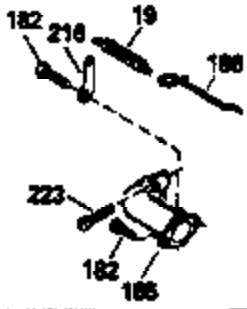

ILLUSTRATION SHOWS TYPICAL PARTS ONLY. ORDER BY PART NUMBER. PARTS NOT LISTED ARE SUPPLIED BY OEM.

VIEW 3 OF 3

Ref #	Part Number	Qty	Description
19	31361		Spring, Extension
69	35261		* Gasket, Mounting flange
92	650815		Washer, Belleville
182	6201		Screw, 1/4-28 x 7/8"
185	31384A		Pipe, Intake (Incl. 224)
186	34337		Link, Governor spring
223	650451		Screw, 1/4-20 x 1"
238	650806		Screw, 10-32 x 5/8"
246	34340		Element, Air cleaner
246D	35435		Filter, Pre-Air (Optional)
250	34341A		Cover, Air cleaner
275A	35603		Muffler (Incl. 277)
276	33753		Plate, Locking
277A	30063		Screw, Torx T-30, 1/4-20 x 1/2" (Use as req.)
277	650795		Screw, 1/4-20 x 2-1/4" (Use as requir ed)
370G	34387		Decal, Instruction (Optional)
370A	34346		Decal, Instruction
410	730574		Opt.Debris Screen Kit (Incl.370G,411, 412,413)
411	35596		Debris Screen (Optional)
412	35597		Debris Screen Bracket (Optional)
413	650910		Screw, 8-32 x 1/4 (Optional)
415	730162		Muffler Adapter Kit(In.274,277A)(Use as req.)