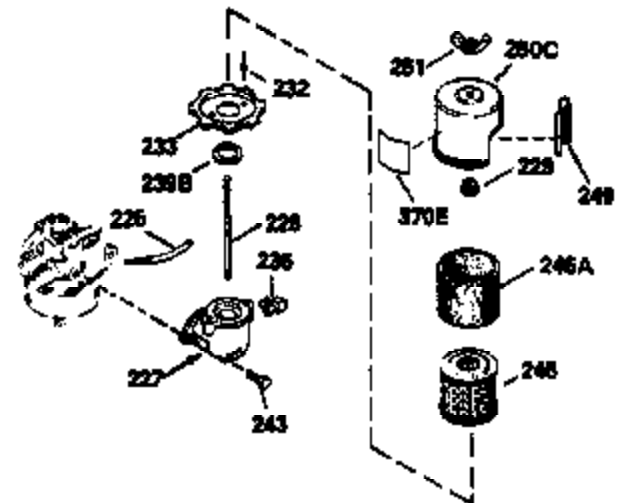

ILLUSTRATION SHOWS TYPICAL PARTS ONLY. ORDER BY PART NUMBER. PARTS NOT LISTED ARE SUPPLIED BY OEM.

VIEW 3 OF 3

Ref #	Part Number	Qty	Description
19	31361		Spring, Extension
69	35261		* Gasket, Mounting flange
92	650815		Washer, Belleville
182	6201		Screw, 1/4-28 x 7/8"
185	31384A		Pipe, Intake (Incl. 224)
186	34337		Link, Governor spring
223	650451		Screw, 1/4-20 x 1"
238	650806		Screw, 10-32 x 5/8"
246	34340		Element, Air cleaner
246D	35435		Filter, Pre-Air (Optional)
250	34341A		Cover, Air cleaner
275A	35603		Muffler (Incl. 277)
276	33753		Plate, Locking
277A	30063		Screw, Torx T-30, 1/4-20 x 1/2" (Use as req.)
277	650795		Screw, 1/4-20 x 2-1/4" (Use as requir ed)
370G	34387		Decal, Instruction (Optional)
370A	34346		Decal, Instruction
410	730574		Opt.Debris Screen Kit (Incl.370G,411, 412,413)
411	35596		Debris Screen (Optional)
412	35597		Debris Screen Bracket (Optional)
413	650910		Screw, 8-32 x 1/4 (Optional)
415	730162		Muffler Adapter Kit(In.274,277A)(Use as req.)