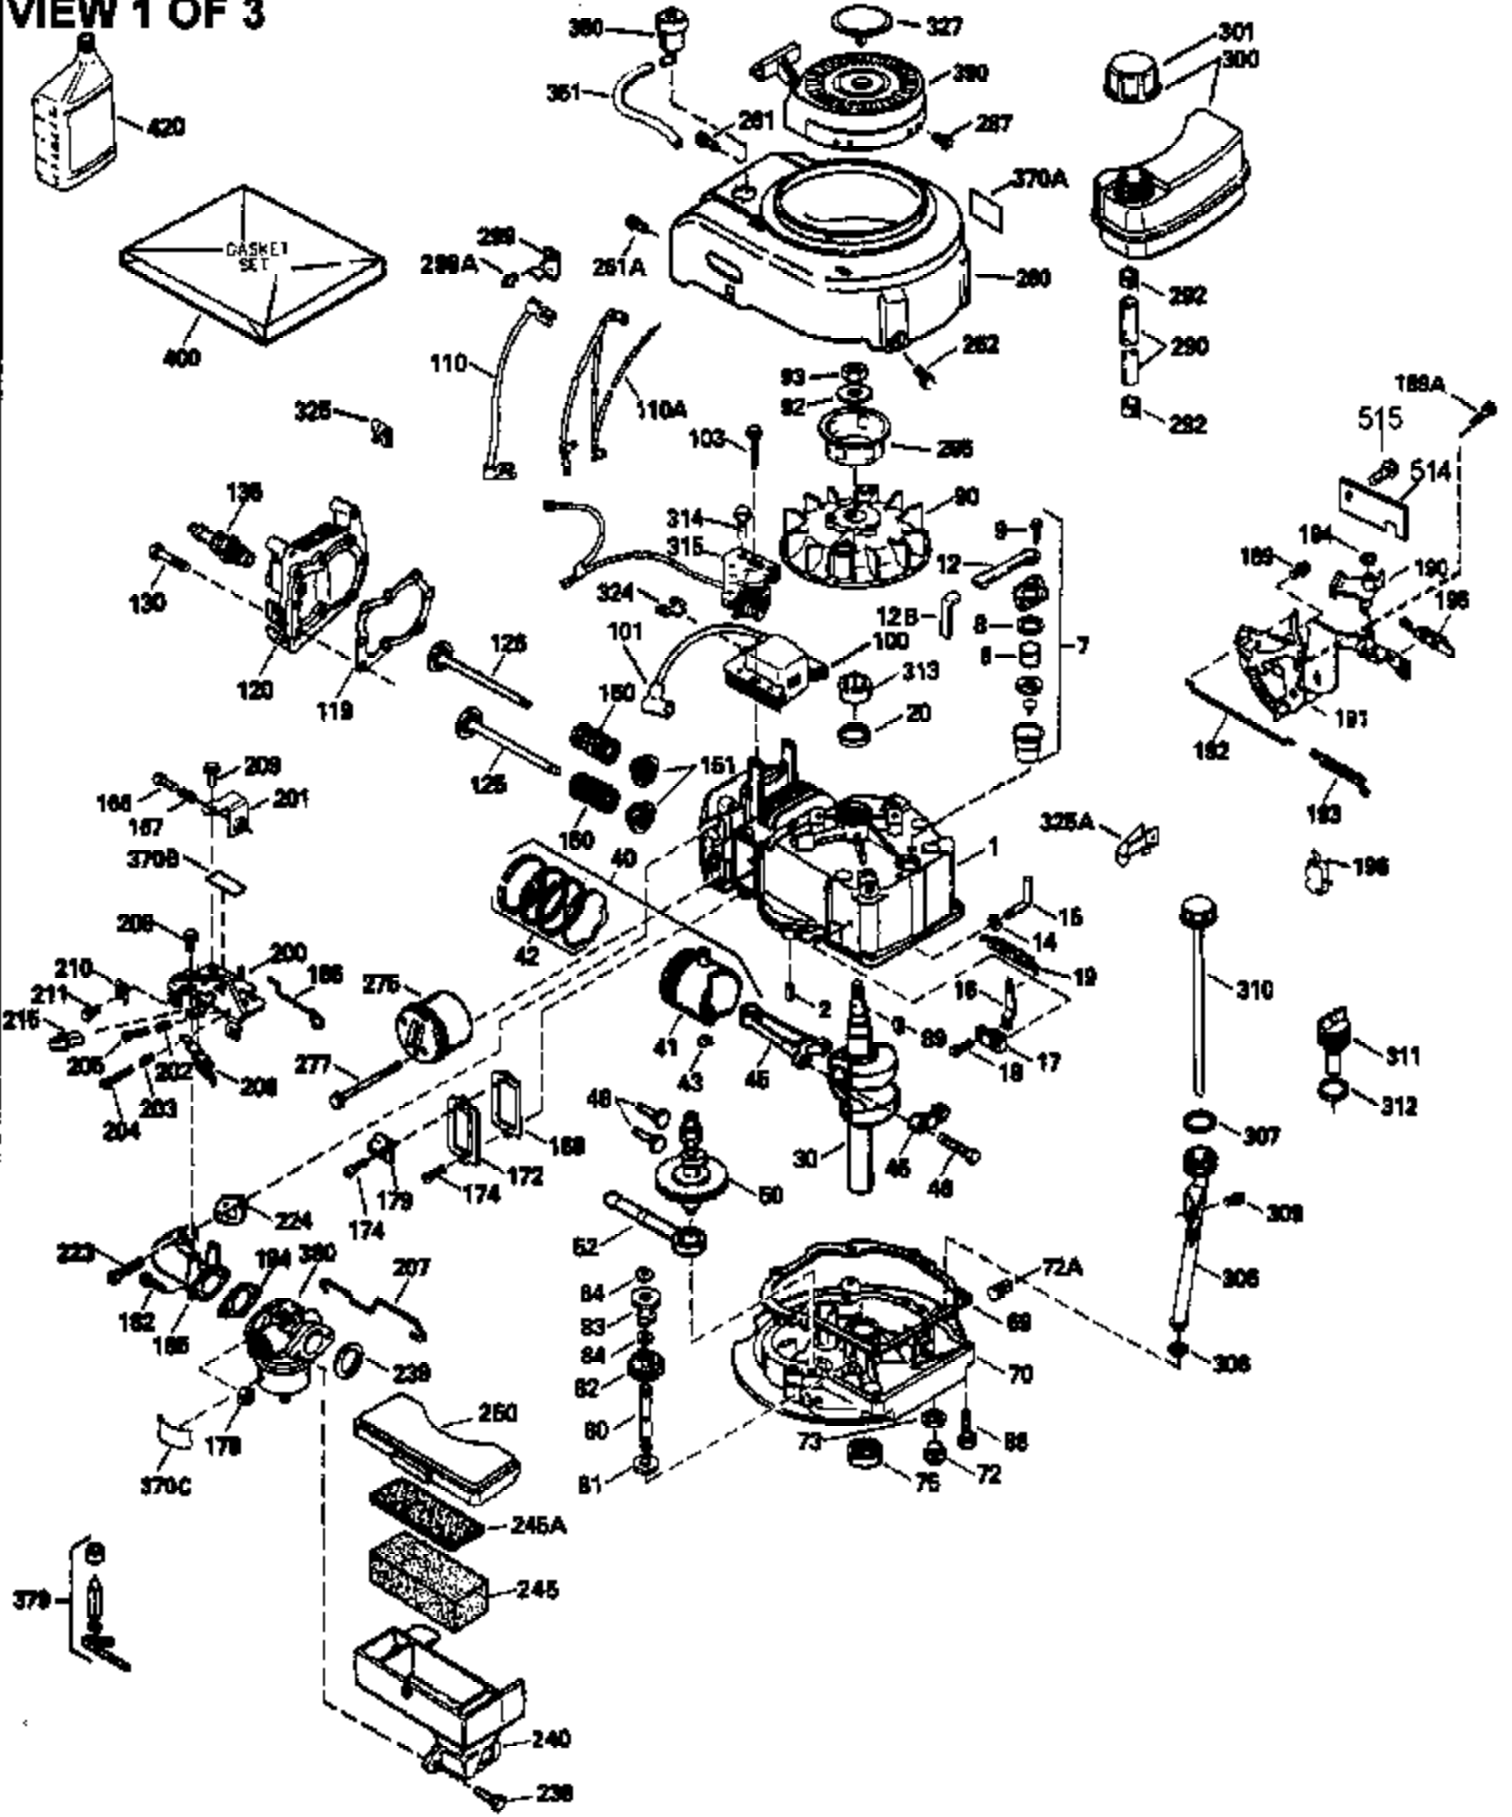

ILLUSTRATION SHOWS TYPICAL PARTS ONLY. ORDER BY PART NUMBER. PARTS NOT LISTED ARE SUPPLIED BY OEM.

VIEW 1 OF 3

Ref #	Part Number	Qty	Description
1	33968B		Cylinder (Incl. 2 & 20) (2-13/16" Bore)
2	26727		Pin, Dowel
6	33734		Element, Breather
7	34214A		Breather Assy. (Incl. 6, 8, 9, 12 & 1 2A)
8	33735		* Gasket, Breather
9	30200		Screw, 10-24 x 9/16"
12	33886		Tube, Breather
14	28277		Washer, Flat
15	30589		Rod, Governor (Incl. 14)
16	31383A		Lever, Governor
17	31335		Clamp, Governor lever
18	650548		Screw, 8-32 x 5/16"
19	31361		Spring, Extension
20	32600		Seal, Oil
30	34570A		Crankshaft
40	34535		Piston, Pin & Ring Set (Std.) (2-13/16" Bore)
40	34536		Piston, Pin & Ring Set (.010" OS)
40	34537		Piston, Pin & Ring Set (.020" OS)
41	33562B		Piston & Pin Ass'y.(Incl.43)(Std.)(2- 13/16")
41	33563B		Piston & Pin Ass'y. (Incl. 43) (.010" OS)
41	33564B		Piston & Pin Ass'y. (Incl. 43) (.020" OS)
42	33567		Ring Set (Std.) (2-13/16" Bore)
42	33568		Ring Set (.010" OS)
42	33569		Ring Set (.020" OS)
43	20381		Ring, Piston pin retaining
45	32875		Rod Assy., Connecting (Incl. 46)
46	32610A		Bolt, Connecting rod
48	27241		Lifter, Valve
50	33553		Camshaft (MCR)
52	29914		Oil Pump Assy.
69	35261		* Gasket, Mounting flange
70	34311C		Flange Ass'y. (Incl. 72, 72A, 73, 75 & 80)
72	30572		Plug, Oil drain (Incl. 73)
73	28833		* Drain Plug Gasket (Not req. W/plastic plug)
75	27897		Seal, Oil
80	30574		Shaft, Governor
81	30590A		Washer, Flat
82	30591		Gear Assy., Governor (Incl. 81)
83	30588A		Spool, Governor
84	29193		Ring, Retaining
86	650488		Screw, 1/4-20 x 1-1/4"
89	611004		Flywheel Key
90	611112		Flywheel
92	650815		Washer, Belleville
93	650816		Nut, Flywheel
100	34443A		Solid State Ignition
101	610118		Cover, Spark plug
103	650814		Screw, Torx T-15, 10-24 x 1"
110	34231		Ground Wire
119	33554A		* Gasket, Head
120	34342		Head, Cylinder
125	29314B		Intake Valve (Std.) (Incl. 151) (Conventional Ports)
125	29315C		Intake Valve (1/32" OS) (Incl. 151) (Conventional Ports)
126	29313C		Exhaust Valve (Std.) (Incl. 151) (Conventional Ports)
126	29315C		Exhaust Valve (1/32" OS) (Incl. 151) (Conventional Ports)
130	6021A		Screw, 5/16-18 x 1-1/2"
135	35395		Resistor Spark Plug (RJ19LM)
150	31672		Spring, Valve