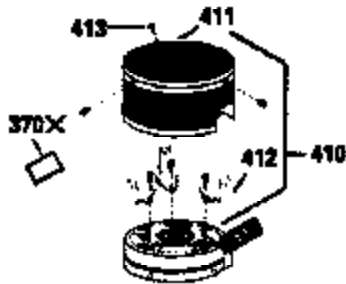

ILLUSTRATION SHOWS TYPICAL PARTS ONLY. ORDER BY PART NUMBER. PARTS NOT LISTED ARE SUPPLIED BY OEM.

VIEW 3 OF 3

Ref #	Part Number	Qty	Description
19	31361		Spring, Extension
69	35261		* Gasket, Mounting flange
92	650815		Washer, Belleville
182	6201		Screw, 1/4-28 x 7/8"
185	31384A		Pipe, Intake (Incl. 224)
186	34337		Link, Governor spring
223	650451		Screw, 1/4-20 x 1"
238	650806		Screw, 10-32 x 5/8"
246	34340		Element, Air cleaner
246D	35435		Filter, Pre-Air (Optional)
250	34341A		Cover, Air cleaner
275A	35603		Muffler (Incl. 277)
276	33753		Plate, Locking
277A	30063		Screw, Torx T-30, 1/4-20 x 1/2" (Use as req.)
277	650795		Screw, 1/4-20 x 2-1/4" (Use as requir ed)
370G	34387		Decal, Instruction (Optional)
370A	34346		Decal, Instruction
410	730574		Opt.Debris Screen Kit (Incl.370G,411, 412,413)
411	35596		Debris Screen (Optional)
412	35597		Debris Screen Bracket (Optional)
413	650910		Screw, 8-32 x 1/4 (Optional)
415	730162		Muffler Adapter Kit(In.274,277A)(Use as req.)