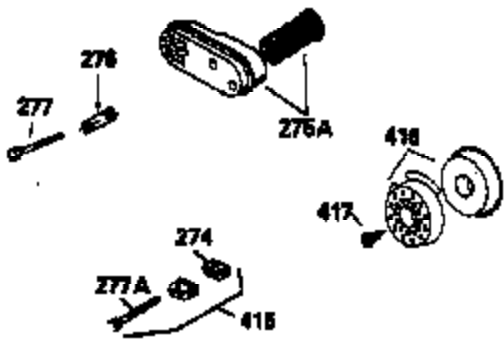

ILLUSTRATION SHOWS TYPICAL PARTS ONLY. ORDER BY PART NUMBER. PARTS NOT LISTED ARE SUPPLIED BY OEM.

VIEW 3 OF 3

Ref #	Part Number	Qty	Description
	RPMHigh		2900 to 3200
	RPMLow		2000 to 2300
19	31361	1	Extension Spring
69	35261	1	* Mounting Flange Gasket
92	650815	1	Belleville Washer
182	6201	2	Screw, 1/4-28 x 7/8"
185	31384A	1	Intake Pipe (Incl. 224)
186	34337	1	Governor Link
191	35015B	1	S.E. Brake Bracket (Incl. 195)
223	650451	2	Screw, 1/4-20 x 1"
238	650806	2	Screw, 10-32 x 5/8"
245	34340	1	Air Cleaner Filter
250	34341B	1	Air Cleaner Cover
276	33753	1	Locking Plate
277	650795	2	Screw, 1/4-20 x 2-1/4"
354	35025	1	Staple
357	34985	1	Starter Rope Retainer
370A	550223	1	Name Decal