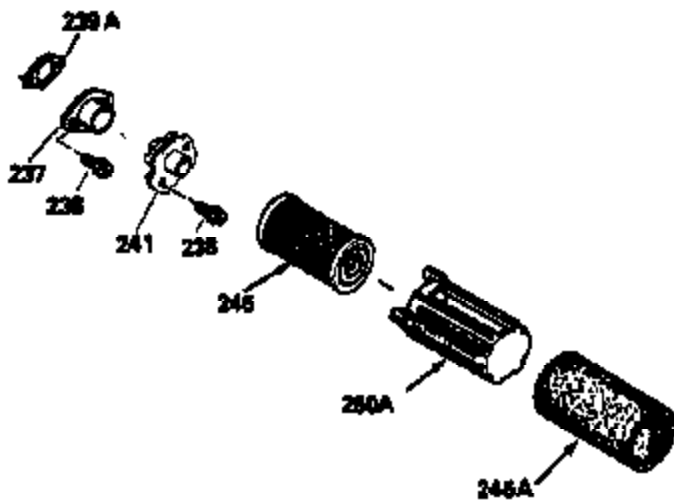

ILLUSTRATION SHOWS TYPICAL PARTS ONLY. ORDER BY PART NUMBER. PARTS NOT LISTED ARE SUPPLIED BY OEM.

VIEW 3 OF 3

Ref #	Part Number	Qty	Description
	RPMHigh		2900 to 3200
	RPMLow		2000 to 2300
19	31361	1	Extension Spring
69	35261	1	* Mounting Flange Gasket
92	650815	1	Belleville Washer
182	6201	2	Screw, 1/4-28 x 7/8"
185	31384A	1	Intake Pipe (Incl. 224)
186	34337	1	Governor Link
191	35015B	1	S.E. Brake Bracket (Incl. 195)
223	650451	2	Screw, 1/4-20 x 1"
238	650806	2	Screw, 10-32 x 5/8"
245	34340	1	Air Cleaner Filter
250	34341B	1	Air Cleaner Cover
276	33753	1	Locking Plate
277	650795	2	Screw, 1/4-20 x 2-1/4"
354	35025	1	Staple
357	34985	1	Starter Rope Retainer
370A	550223	1	Name Decal