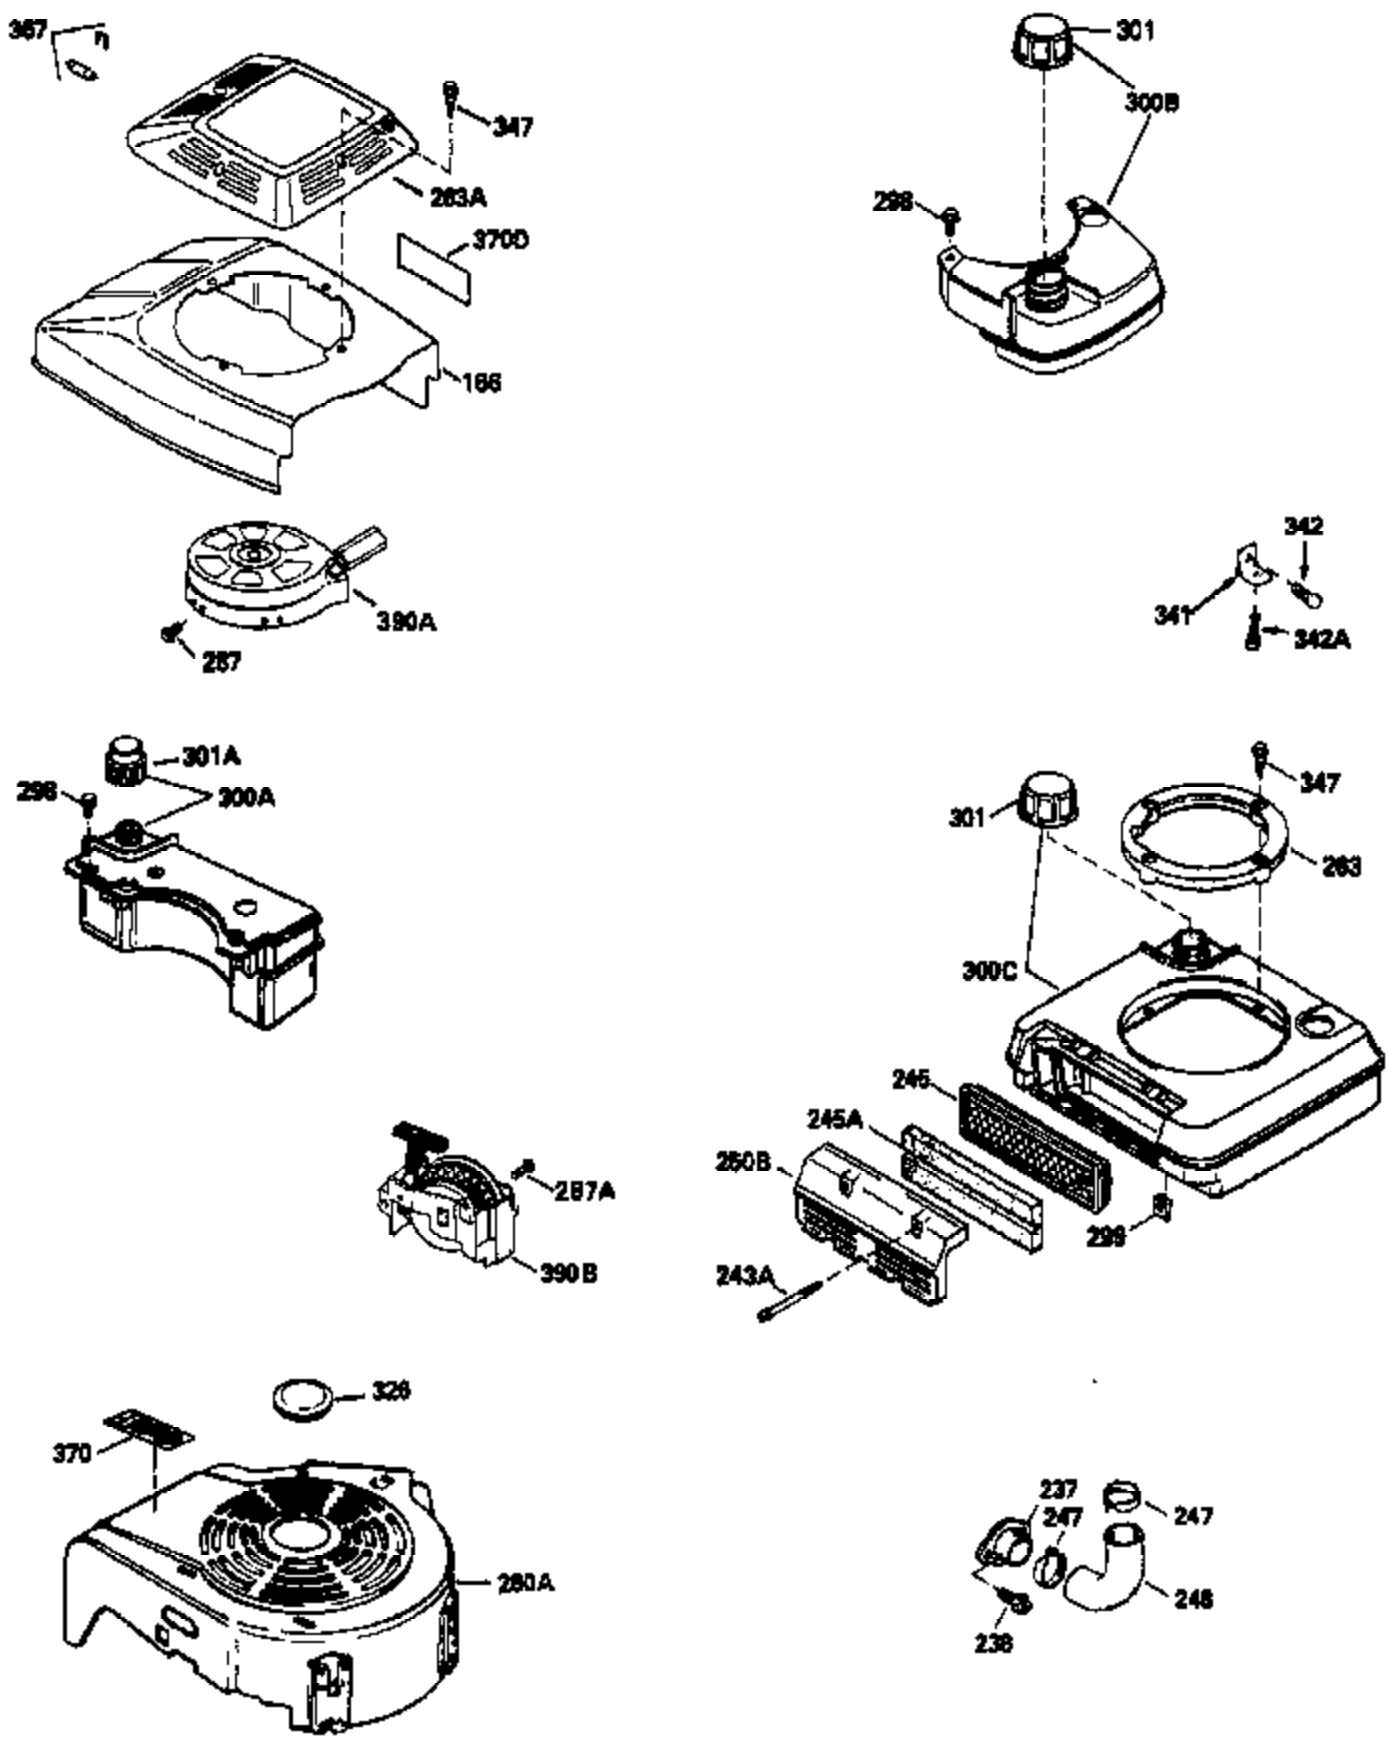

ILLUSTRATION SHOWS TYPICAL PARTS ONLY. ORDER BY PART NUMBER. PARTS NOT LISTED ARE SUPPLIED BY OEM.
VIEW 2 OF 3

Ref #	Part Number	Qty	Description
	RPMHigh		2900 to 3200
	RPMLow		2000 to 2300
92	650815	1	Belleville Washer
191	35015B	1	S.E. Brake Bracket (Incl. 195)
238	650806	2	Screw, 10-32 x 5/8"
245	34340	1	Air Cleaner Filter
287	650884	2	Screw, 8-32 x 1/2"
298	28763	3	Screw, 10-32 x 35/64"
301	33032	1	Fuel Cap
354	35025	1	Staple
357	34985	1	Starter Rope Retainer
370A	550223	1	Name Decal
370	34346	1	Lubrication Decal
390	590686	1	Rewind Starter