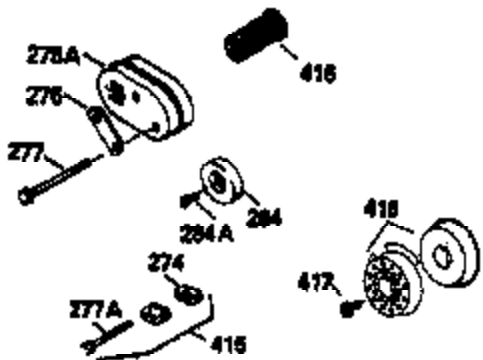

VIEW 3 OF 3

Ref #	Part Number	Qty	Description
19	31361		Spring, Extension
53	31745		Washer, Tang
55A	33651		Shaft, P.T.O.
56	31746		Gear, Worm, Left-hand helix
57	33537		Ring, Retaining
58	31744		Seal, Oil
59	31747		Washer, Flat
69	35261		* Gasket, Mounting flange
70A	33535B		Flange Ass'y (Incl. 58, 72,A, 73, 75 & 80)
87	650492		Screw, 1/4-20 x 2-1/4"
118	730194		Rope Guide Kit (Use as required)
182	6201		Screw, 1/4-28 x 7/8"
185	31384A		Pipe, Intake (Incl. 224)
186	34337		Link, Governor spring
206	610973		Terminal (Use as required)
209	30200		Screw, 10-24 x 9/16"
223	650451		Screw, 1/4-20 x 1"
238	650806		Screw, 10-32 x 5/8"
239	34338		* Gasket, Air cleaner
240	34858		Body, Air cleaner
246E	35435		Filter, Pre-air (Use as required)
246	34340		Element, Air cleaner
250	34341A		Cover, Air cleaner
274	26754A		* Gasket, Exhaust (Use as required)
275A	35603		Muffler (Incl. 277)
277A	30063		Screw, Torx T-30, 1/4-20 x 1/2" (Use as req.)
277	650795		Screw, 1/4-20 x 2-1/4" (Use as requir ed)
277	650774		Screw, 1/4-20 x 2-3/8" (Use as requir ed)
277	792005		Screw, 1/4-20 x 2-1/2" (Use as requir ed)
286	35009		Screen, Starter cup
370J	34870		Decal, Instruction (Optional)
370H	34387		Decal, Instruction (Optional)
410	730574		Debris Screen Kit(Incl.370H,411-413)(Opt.)
411	35596		Screen, Debris (Optional)
412	35597		Bracket, Debris screen (Optional)
413	650910		Screw, 8-32 x 1/4 (Optional)
415	730162		Muffler Adapter Kit(Incl.274,277)(Use as req)
425	730571		Starter Muff Kit (Incl.370J,426,427)(Opt.)
426	32203		Starter Air Cleaner (Optional)
427	32204		Starter Air Cleaner Bracket (Optional)
436	611006		Stator Plate Ass'y.(Incl.377,378,437, 442-448)
437	30551		Spring, Breaker box cover
438	610947		Cover, Dust
439	610955		Gasket, Stator cover
440	30992		Cam, Breaker
442	610385		Washer
443	610408		Nut, 8-32
444	29181		Breaker Fastening Screw & Washer
445	610593		Condenser Fastening Screw
446	33356		Terminal, Ground