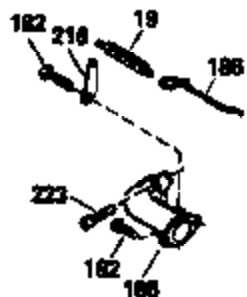

VIEW 3 OF 3

Ref #	Part Number	Qty	Description
19	31361		Spring, Extension
53	31745		Washer, Tang
55A	33651		Shaft, P.T.O.
56	31746		Gear, Worm, Left-hand helix
57	33537		Ring, Retaining
58	31744		Seal, Oil
59	31747		Washer, Flat
69	35261		* Gasket, Mounting flange
70A	33535B		Flange Ass'y (Incl. 58, 72,A, 73, 75 & 80)
87	650492		Screw, 1/4-20 x 2-1/4"
118	730194		Rope Guide Kit (Use as required)
182	6201		Screw, 1/4-28 x 7/8"
185	31384A		Pipe, Intake (Incl. 224)
186	34337		Link, Governor spring
206	610973		Terminal (Use as required)
209	30200		Screw, 10-24 x 9/16"
223	650451		Screw, 1/4-20 x 1"
238	650806		Screw, 10-32 x 5/8"
239	34338		* Gasket, Air cleaner
240	34858		Body, Air cleaner
246E	35435		Filter, Pre-air (Use as required)
246	34340		Element, Air cleaner
250	34341A		Cover, Air cleaner
274	26754A		* Gasket, Exhaust (Use as required)
275A	35603		Muffler (Incl. 277)
277A	30063		Screw, Torx T-30, 1/4-20 x 1/2" (Use as req.)
277	650795		Screw, 1/4-20 x 2-1/4" (Use as requir ed)
277	650774		Screw, 1/4-20 x 2-3/8" (Use as requir ed)
277	792005		Screw, 1/4-20 x 2-1/2" (Use as requir ed)
286	35009		Screen, Starter cup
370J	34870		Decal, Instruction (Optional)
370H	34387		Decal, Instruction (Optional)
410	730574		Debris Screen Kit(Incl.370H,411-413)(Opt.)
411	35596		Screen, Debris (Optional)
412	35597		Bracket, Debris screen (Optional)
413	650910		Screw, 8-32 x 1/4 (Optional)
415	730162		Muffler Adapter Kit(Incl.274,277)(Use as req)
425	730571		Starter Muff Kit (Incl.370J,426,427)(Opt.)
426	32203		Starter Air Cleaner (Optional)
427	32204		Starter Air Cleaner Bracket (Optional)
436	611006		Stator Plate Ass'y.(Incl.377,378,437, 442-448)
437	30551		Spring, Breaker box cover
438	610947		Cover, Dust
439	610955		Gasket, Stator cover
440	30992		Cam, Breaker
442	610385		Washer
443	610408		Nut, 8-32
444	29181		Breaker Fastening Screw & Washer
445	610593		Condenser Fastening Screw
446	33356		Terminal, Ground