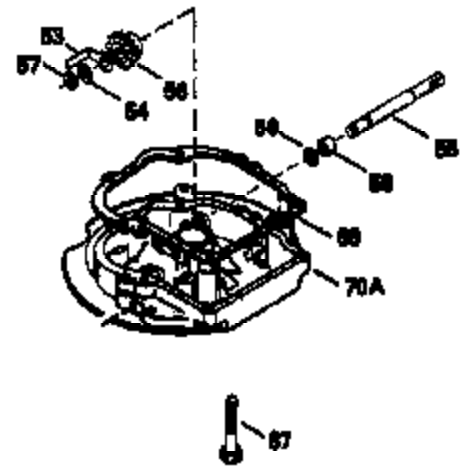

VIEW 3 OF 3

Ref #	Part Number	Qty	Description
19	31361		Spring, Extension
53	31745		Washer, Tang
55A	33651		Shaft, P.T.O.
56	31746		Gear, Worm, Left-hand helix
57	33537		Ring, Retaining
58	31744		Seal, Oil
59	31747		Washer, Flat
69	35261		* Gasket, Mounting flange
70A	33535B		Flange Ass'y (Incl. 58, 72,A, 73, 75 & 80)
87	650492		Screw, 1/4-20 x 2-1/4"
118	730194		Rope Guide Kit (Use as required)
182	6201		Screw, 1/4-28 x 7/8"
185	31384A		Pipe, Intake (Incl. 224)
186	34337		Link, Governor spring
206	610973		Terminal (Use as required)
209	30200		Screw, 10-24 x 9/16"
223	650451		Screw, 1/4-20 x 1"
238	650806		Screw, 10-32 x 5/8"
239	34338		* Gasket, Air cleaner
240	34858		Body, Air cleaner
246E	35435		Filter, Pre-air (Use as required)
246	34340		Element, Air cleaner
250	34341A		Cover, Air cleaner
274	26754A		* Gasket, Exhaust (Use as required)
275A	35603		Muffler (Incl. 277)
277A	30063		Screw, Torx T-30, 1/4-20 x 1/2" (Use as req.)
277	650795		Screw, 1/4-20 x 2-1/4" (Use as requir ed)
277	650774		Screw, 1/4-20 x 2-3/8" (Use as requir ed)
277	792005		Screw, 1/4-20 x 2-1/2" (Use as requir ed)
286	35009		Screen, Starter cup
370J	34870		Decal, Instruction (Optional)
370H	34387		Decal, Instruction (Optional)
410	730574		Debris Screen Kit(Incl.370H,411-413)(Opt.)
411	35596		Screen, Debris (Optional)
412	35597		Bracket, Debris screen (Optional)
413	650910		Screw, 8-32 x 1/4 (Optional)
415	730162		Muffler Adapter Kit(Incl.274,277)(Use as req)
425	730571		Starter Muff Kit (Incl.370J,426,427)(Opt.)
426	32203		Starter Air Cleaner (Optional)
427	32204		Starter Air Cleaner Bracket (Optional)
436	611006		Stator Plate Ass'y.(Incl.377,378,437, 442-448)
437	30551		Spring, Breaker box cover
438	610947		Cover, Dust
439	610955		Gasket, Stator cover
440	30992		Cam, Breaker
442	610385		Washer
443	610408		Nut, 8-32
444	29181		Breaker Fastening Screw & Washer
445	610593		Condenser Fastening Screw
446	33356		Terminal, Ground