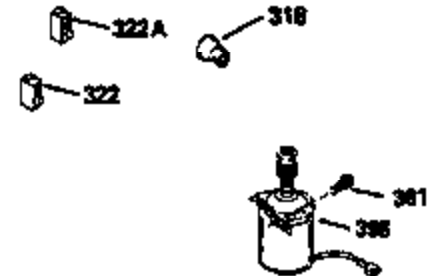

VIEW 3 OF 3

Ref #	Part Number	Qty	Description
19	31361		Spring, Extension
53	31745		Washer, Tang
55A	33651		Shaft, P.T.O.
56	31746		Gear, Worm, Left-hand helix
57	33537		Ring, Retaining
58	31744		Seal, Oil
59	31747		Washer, Flat
69	35261		* Gasket, Mounting flange
70A	33535B		Flange Ass'y (Incl. 58, 72,A, 73, 75 & 80)
87	650492		Screw, 1/4-20 x 2-1/4"
118	730194		Rope Guide Kit (Use as required)
182	6201		Screw, 1/4-28 x 7/8"
185	31384A		Pipe, Intake (Incl. 224)
186	34337		Link, Governor spring
206	610973		Terminal (Use as required)
209	30200		Screw, 10-24 x 9/16"
223	650451		Screw, 1/4-20 x 1"
238	650806		Screw, 10-32 x 5/8"
239	34338		* Gasket, Air cleaner
240	34858		Body, Air cleaner
246E	35435		Filter, Pre-air (Use as required)
246	34340		Element, Air cleaner
250	34341A		Cover, Air cleaner
274	26754A		* Gasket, Exhaust (Use as required)
275A	35603		Muffler (Incl. 277)
277A	30063		Screw, Torx T-30, 1/4-20 x 1/2" (Use as req.)
277	650795		Screw, 1/4-20 x 2-1/4" (Use as requir ed)
277	650774		Screw, 1/4-20 x 2-3/8" (Use as requir ed)
277	792005		Screw, 1/4-20 x 2-1/2" (Use as requir ed)
286	35009		Screen, Starter cup
370J	34870		Decal, Instruction (Optional)
370H	34387		Decal, Instruction (Optional)
410	730574		Debris Screen Kit(Incl.370H,411-413)(Opt.)
411	35596		Screen, Debris (Optional)
412	35597		Bracket, Debris screen (Optional)
413	650910		Screw, 8-32 x 1/4 (Optional)
415	730162		Muffler Adapter Kit(Incl.274,277)(Use as req)
425	730571		Starter Muff Kit (Incl.370J,426,427)(Opt.)
426	32203		Starter Air Cleaner (Optional)
427	32204		Starter Air Cleaner Bracket (Optional)
436	611006		Stator Plate Ass'y.(Incl.377,378,437, 442-448)
437	30551		Spring, Breaker box cover
438	610947		Cover, Dust
439	610955		Gasket, Stator cover
440	30992		Cam, Breaker
442	610385		Washer
443	610408		Nut, 8-32
444	29181		Breaker Fastening Screw & Washer
445	610593		Condenser Fastening Screw
446	33356		Terminal, Ground