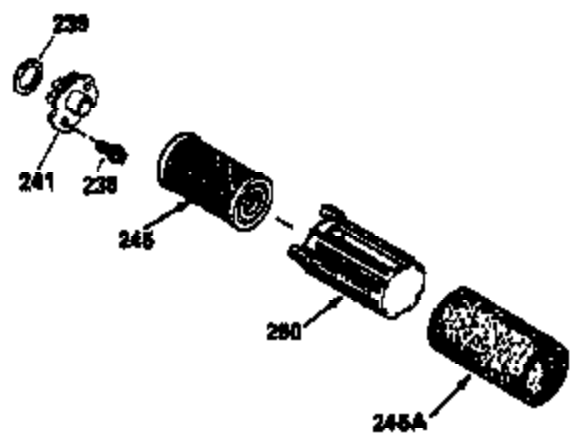

VIEW 3 OF 3

Ref #	Part Number	Qty	Description
19	31361		Spring, Extension
53	31745		Washer, Tang
55A	33651		Shaft, P.T.O.
56	31746		Gear, Worm, Left-hand helix
57	33537		Ring, Retaining
58	31744		Seal, Oil
59	31747		Washer, Flat
69	35261		* Gasket, Mounting flange
70A	33535B		Flange Ass'y (Incl. 58, 72,A, 73, 75 & 80)
87	650492		Screw, 1/4-20 x 2-1/4"
118	730194		Rope Guide Kit (Use as required)
182	6201		Screw, 1/4-28 x 7/8"
185	31384A		Pipe, Intake (Incl. 224)
186	34337		Link, Governor spring
206	610973		Terminal (Use as required)
209	30200		Screw, 10-24 x 9/16"
223	650451		Screw, 1/4-20 x 1"
238	650806		Screw, 10-32 x 5/8"
239	34338		* Gasket, Air cleaner
240	34858		Body, Air cleaner
246E	35435		Filter, Pre-air (Use as required)
246	34340		Element, Air cleaner
250	34341A		Cover, Air cleaner
274	26754A		* Gasket, Exhaust (Use as required)
275A	35603		Muffler (Incl. 277)
277A	30063		Screw, Torx T-30, 1/4-20 x 1/2" (Use as req.)
277	650795		Screw, 1/4-20 x 2-1/4" (Use as requir ed)
277	650774		Screw, 1/4-20 x 2-3/8" (Use as requir ed)
277	792005		Screw, 1/4-20 x 2-1/2" (Use as requir ed)
286	35009		Screen, Starter cup
370J	34870		Decal, Instruction (Optional)
370H	34387		Decal, Instruction (Optional)
410	730574		Debris Screen Kit(Incl.370H,411-413)(Opt.)
411	35596		Screen, Debris (Optional)
412	35597		Bracket, Debris screen (Optional)
413	650910		Screw, 8-32 x 1/4 (Optional)
415	730162		Muffler Adapter Kit(Incl.274,277)(Use as req)
425	730571		Starter Muff Kit (Incl.370J,426,427)(Opt.)
426	32203		Starter Air Cleaner (Optional)
427	32204		Starter Air Cleaner Bracket (Optional)
436	611006		Stator Plate Ass'y.(Incl.377,378,437, 442-448)
437	30551		Spring, Breaker box cover
438	610947		Cover, Dust
439	610955		Gasket, Stator cover
440	30992		Cam, Breaker
442	610385		Washer
443	610408		Nut, 8-32
444	29181		Breaker Fastening Screw & Washer
445	610593		Condenser Fastening Screw
446	33356		Terminal, Ground