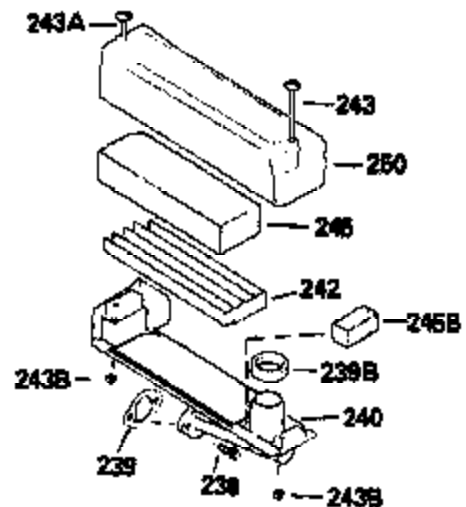

VIEW 3 OF 3

Ref #	Part Number	Qty	Description
19	31361		Spring, Extension
53	31745		Washer, Tang
55A	33651		Shaft, P.T.O.
56	31746		Gear, Worm, Left-hand helix
57	33537		Ring, Retaining
58	31744		Seal, Oil
59	31747		Washer, Flat
69	35261		* Gasket, Mounting flange
70A	33535B		Flange Ass'y (Incl. 58, 72,A, 73, 75 & 80)
87	650492		Screw, 1/4-20 x 2-1/4"
118	730194		Rope Guide Kit (Use as required)
182	6201		Screw, 1/4-28 x 7/8"
185	31384A		Pipe, Intake (Incl. 224)
186	34337		Link, Governor spring
206	610973		Terminal (Use as required)
209	30200		Screw, 10-24 x 9/16"
223	650451		Screw, 1/4-20 x 1"
238	650806		Screw, 10-32 x 5/8"
239	34338		* Gasket, Air cleaner
240	34858		Body, Air cleaner
246E	35435		Filter, Pre-air (Use as required)
246	34340		Element, Air cleaner
250	34341A		Cover, Air cleaner
274	26754A		* Gasket, Exhaust (Use as required)
275A	35603		Muffler (Incl. 277)
277A	30063		Screw, Torx T-30, 1/4-20 x 1/2" (Use as req.)
277	650795		Screw, 1/4-20 x 2-1/4" (Use as requir ed)
277	650774		Screw, 1/4-20 x 2-3/8" (Use as requir ed)
277	792005		Screw, 1/4-20 x 2-1/2" (Use as requir ed)
286	35009		Screen, Starter cup
370J	34870		Decal, Instruction (Optional)
370H	34387		Decal, Instruction (Optional)
410	730574		Debris Screen Kit(Incl.370H,411-413)(Opt.)
411	35596		Screen, Debris (Optional)
412	35597		Bracket, Debris screen (Optional)
413	650910		Screw, 8-32 x 1/4 (Optional)
415	730162		Muffler Adapter Kit(Incl.274,277)(Use as req)
425	730571		Starter Muff Kit (Incl.370J,426,427)(Opt.)
426	32203		Starter Air Cleaner (Optional)
427	32204		Starter Air Cleaner Bracket (Optional)
436	611006		Stator Plate Ass'y.(Incl.377,378,437, 442-448)
437	30551		Spring, Breaker box cover
438	610947		Cover, Dust
439	610955		Gasket, Stator cover
440	30992		Cam, Breaker
442	610385		Washer
443	610408		Nut, 8-32
444	29181		Breaker Fastening Screw & Washer
445	610593		Condenser Fastening Screw
446	33356		Terminal, Ground