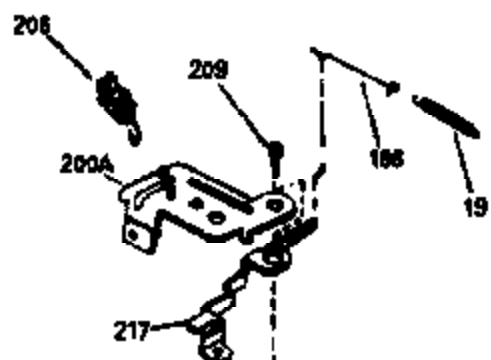

VIEW 3 OF 3

Ref #	Part Number	Qty	Description
19	31361		Spring, Extension
53	31745		Washer, Tang
55A	33651		Shaft, P.T.O.
56	31746		Gear, Worm, Left-hand helix
57	33537		Ring, Retaining
58	31744		Seal, Oil
59	31747		Washer, Flat
69	35261		* Gasket, Mounting flange
70A	33535B		Flange Ass'y (Incl. 58, 72,A, 73, 75 & 80)
87	650492		Screw, 1/4-20 x 2-1/4"
118	730194		Rope Guide Kit (Use as required)
182	6201		Screw, 1/4-28 x 7/8"
185	31384A		Pipe, Intake (Incl. 224)
186	34337		Link, Governor spring
206	610973		Terminal (Use as required)
209	30200		Screw, 10-24 x 9/16"
223	650451		Screw, 1/4-20 x 1"
238	650806		Screw, 10-32 x 5/8"
239	34338		* Gasket, Air cleaner
240	34858		Body, Air cleaner
246E	35435		Filter, Pre-air (Use as required)
246	34340		Element, Air cleaner
250	34341A		Cover, Air cleaner
274	26754A		* Gasket, Exhaust (Use as required)
275A	35603		Muffler (Incl. 277)
277A	30063		Screw, Torx T-30, 1/4-20 x 1/2" (Use as req.)
277	650795		Screw, 1/4-20 x 2-1/4" (Use as requir ed)
277	650774		Screw, 1/4-20 x 2-3/8" (Use as requir ed)
277	792005		Screw, 1/4-20 x 2-1/2" (Use as requir ed)
286	35009		Screen, Starter cup
370J	34870		Decal, Instruction (Optional)
370H	34387		Decal, Instruction (Optional)
410	730574		Debris Screen Kit(Incl.370H,411-413)(Opt.)
411	35596		Screen, Debris (Optional)
412	35597		Bracket, Debris screen (Optional)
413	650910		Screw, 8-32 x 1/4 (Optional)
415	730162		Muffler Adapter Kit(Incl.274,277)(Use as req)
425	730571		Starter Muff Kit (Incl.370J,426,427)(Opt.)
426	32203		Starter Air Cleaner (Optional)
427	32204		Starter Air Cleaner Bracket (Optional)
436	611006		Stator Plate Ass'y.(Incl.377,378,437, 442-448)
437	30551		Spring, Breaker box cover
438	610947		Cover, Dust
439	610955		Gasket, Stator cover
440	30992		Cam, Breaker
442	610385		Washer
443	610408		Nut, 8-32
444	29181		Breaker Fastening Screw & Washer
445	610593		Condenser Fastening Screw
446	33356		Terminal, Ground