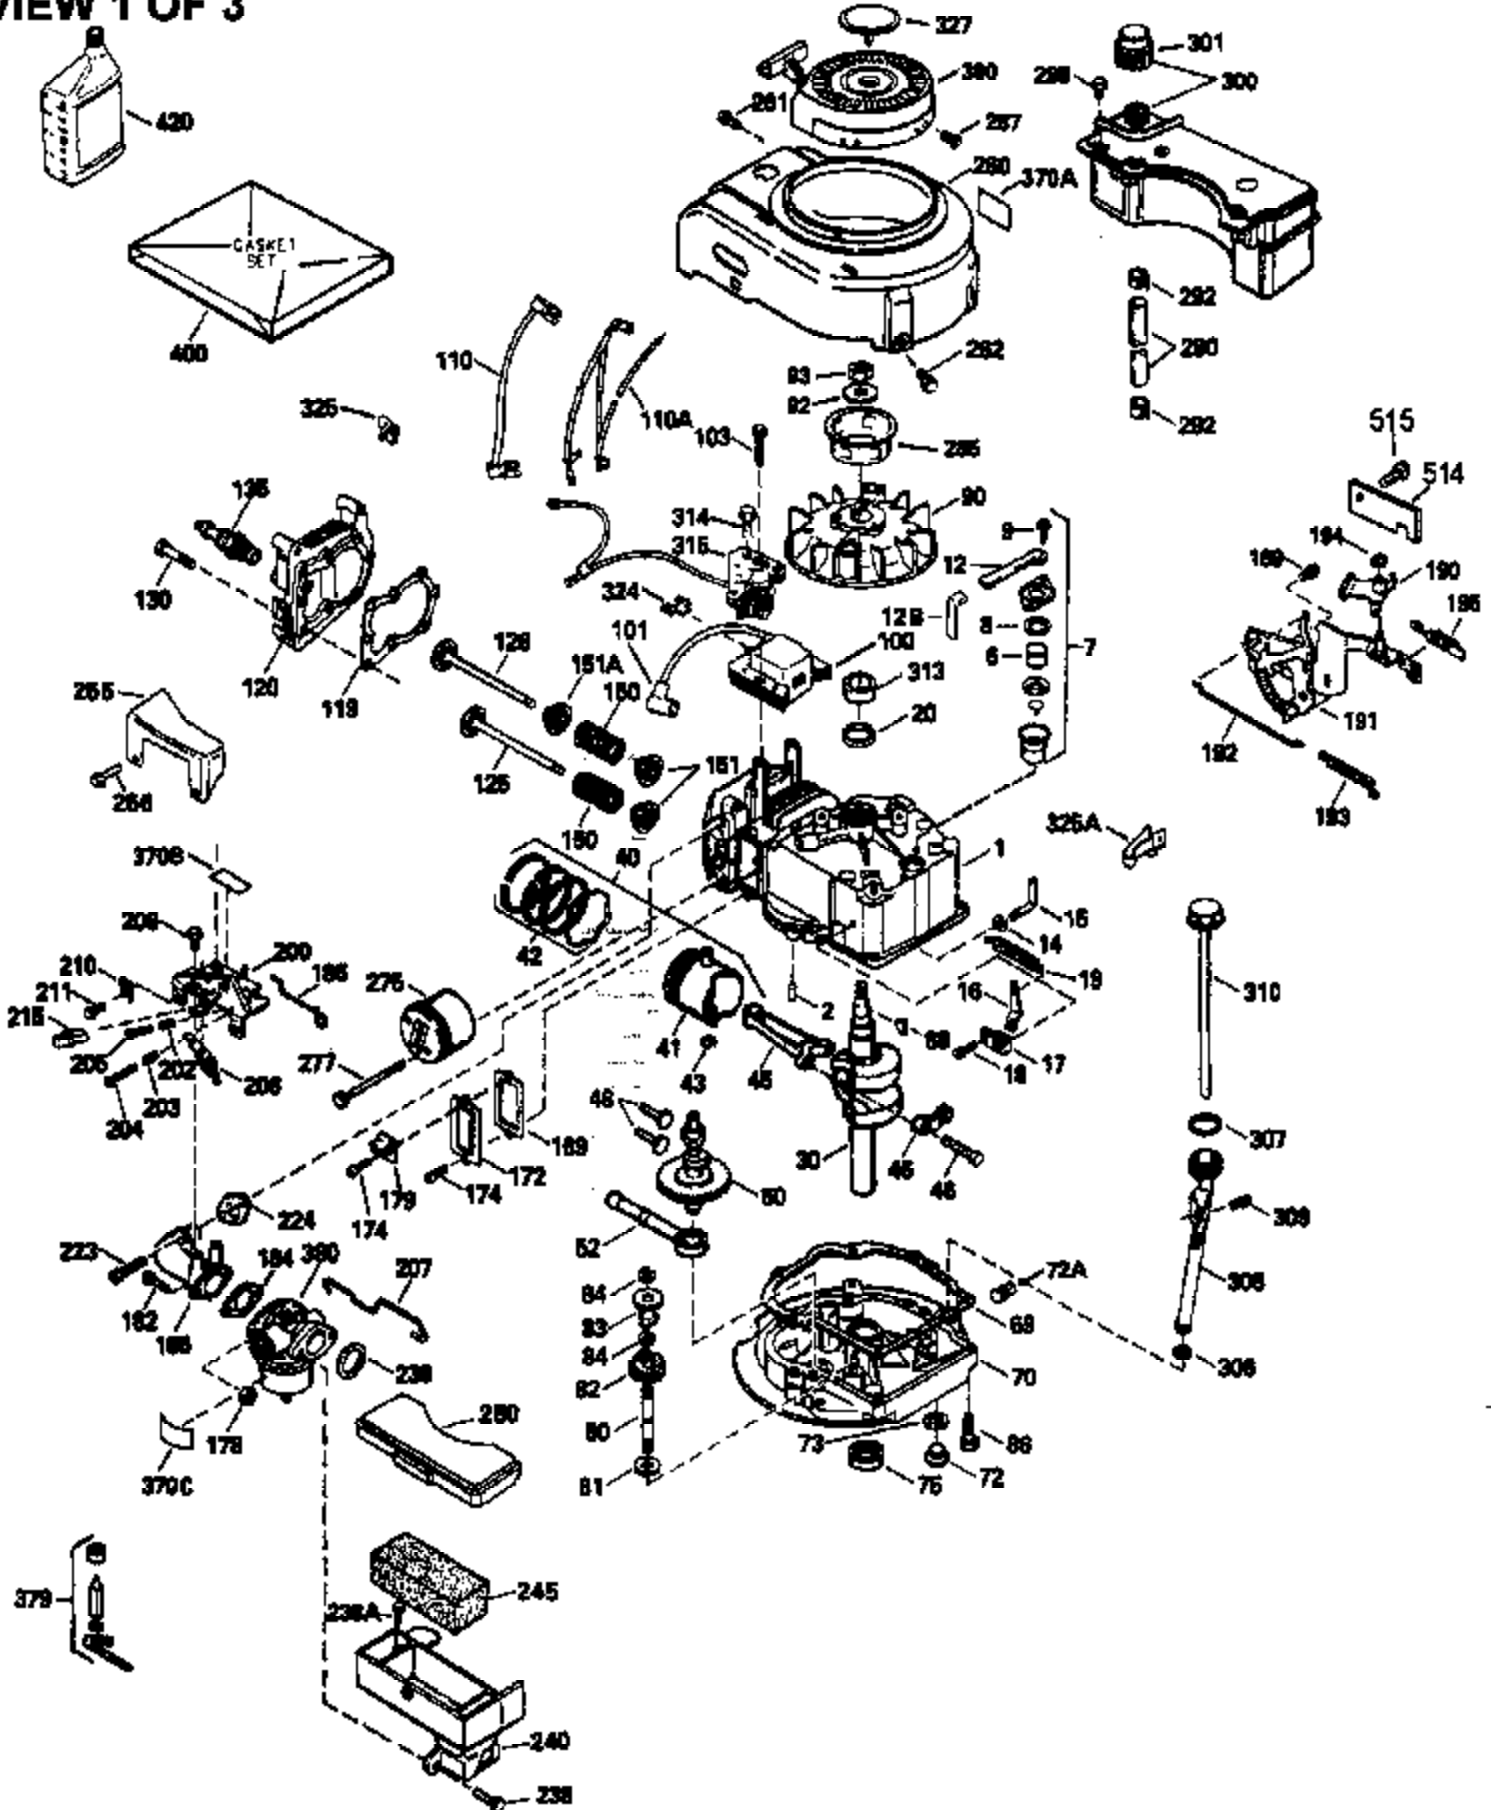

VIEW 1 OF 3

Ref #	Part Number	Qty	Description
1	33968B		Cylinder (Incl. 2 & 20) (2-13/16")
2	26727		Pin, Dowel
6	33734		Element, Breather
7	34214A		Breather Ass'y. (Incl. 6, 8, 9, 12 , & 12A)
8	33735		* Gasket, Breather
9	30200		Screw, 10-24 x 9/16"
12	33886		Tube, Breather
14	28277		Washer, Flat
15	31513		Rod, Governor
16	31383A		Lever, Governor
17	31335		Clamp, Governor lever
18	650548		Screw, 8-32 x 5/16"
19	31361		Spring, Extension
20	32600		Seal, Oil
30	34563A		Crankshaft
40	34535		Piston, Pin & Ring Set (Std.) (2-13/16")
40	34536		Piston, Pin & Ring Set (.010" OS)
40	34537		Piston, Pin & Ring Set (.020" OS)
41	33562B		Piston & Pin Ass'y.(Incl. 43)(Std.)(2 -13/16")
41	33563B		Piston & Pin Ass'y. (Incl. 43) (.010" OS)
41	33564B		Piston & Pin Ass'y. (Incl. 43) (.020" OS)
42	33567		Ring Set (Std.) (2-13/16" Bore)
42	33568		Ring Set (.010" OS)
42	33569		Ring Set (.020" OS)
43	20381		Ring, Piston pin retaining
45	32875		Rod Assy., Connecting (Incl. 46)
46	32610A		Bolt, Connecting rod
48	27241		Lifter, Valve
50	33533		Camshaft (MCR)
52	29914		Oil Pump Assy.
55A	33651		Shaft, P.T.O.
69	35261		* Gasket, Mounting flange
72	30572		Plug, Oil drain (Incl. 73)
73	28833		* Drain Plug Gasket (Not req. W/plastic plug)
75	26208		Seal, Oil
80	30574		Shaft, Governor
81	30590A		Washer, Flat
82	30591		Gear Assy., Governor (Incl. 81)
83	30588A		Spool, Governor
84	29193		Ring, Retaining
86	650488		Screw, 1/4-20 x 1-1/4"
89	611004		Flywheel Key
90	611046A		Flywheel
92	650815		Washer, Belleville
93	650816		Nut, Flywheel
100	34443A		Solid State Ignition
100	730207		Magneto-to-Solid State Conv. Kit (Includes solid state module, solid state flywheel key, and instructions.) (Use as required on external ignition engines only.)
101	610118		Cover, Spark plug (Use as required)
103	650814		Screw, Torx T-15, 10-24 x 1"
110	34961		Ground Wire
118	730194		Rope Guide Kit (Use as required)
119	33554A		* Gasket, Head
120	34342		Head, Cylinder
125	29314B		Intake Valve (Std.) (Incl. 151) (Conventional Ports)
125	29315C		Intake Valve (1/32" OS) (Incl. 151) (Conventional Ports)