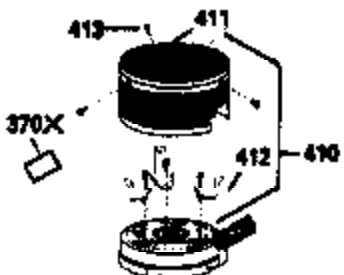

VIEW 3 OF 3

Ref #	Part Number	Qty	Description
19	31361		Spring, Extension
53	31745		Washer, Tang
55A	33651		Shaft, P.T.O.
56	31746		Gear, Worm, Left-hand helix
57	33537		Ring, Retaining
58	31744		Seal, Oil
59	31747		Washer, Flat
69	35261		* Gasket, Mounting flange
70A	33535B		Flange Ass'y (Incl. 58, 72,A, 73, 75 & 80)
87	650492		Screw, 1/4-20 x 2-1/4"
118	730194		Rope Guide Kit (Use as required)
182	6201		Screw, 1/4-28 x 7/8"
185	31384A		Pipe, Intake (Incl. 224)
186	34337		Link, Governor spring
206	610973		Terminal (Use as required)
209	30200		Screw, 10-24 x 9/16"
223	650451		Screw, 1/4-20 x 1"
238	650806		Screw, 10-32 x 5/8"
239	34338		* Gasket, Air cleaner
240	34858		Body, Air cleaner
246E	35435		Filter, Pre-air (Use as required)
246	34340		Element, Air cleaner
250	34341A		Cover, Air cleaner
274	26754A		* Gasket, Exhaust (Use as required)
275A	35603		Muffler (Incl. 277)
277A	30063		Screw, Torx T-30, 1/4-20 x 1/2" (Use as req.)
277	650795		Screw, 1/4-20 x 2-1/4" (Use as requir ed)
277	650774		Screw, 1/4-20 x 2-3/8" (Use as requir ed)
277	792005		Screw, 1/4-20 x 2-1/2" (Use as requir ed)
286	35009		Screen, Starter cup
370J	34870		Decal, Instruction (Optional)
370H	34387		Decal, Instruction (Optional)
410	730574		Debris Screen Kit(Incl.370H,411-413)(Opt.)
411	35596		Screen, Debris (Optional)
412	35597		Bracket, Debris screen (Optional)
413	650910		Screw, 8-32 x 1/4 (Optional)
415	730162		Muffler Adapter Kit(Incl.274,277)(Use as req)
425	730571		Starter Muff Kit (Incl.370J,426,427)(Opt.)
426	32203		Starter Air Cleaner (Optional)
427	32204		Starter Air Cleaner Bracket (Optional)
436	611006		Stator Plate Ass'y.(Incl.377,378,437, 442-448)
437	30551		Spring, Breaker box cover
438	610947		Cover, Dust
439	610955		Gasket, Stator cover
440	30992		Cam, Breaker
442	610385		Washer
443	610408		Nut, 8-32
444	29181		Breaker Fastening Screw & Washer
445	610593		Condenser Fastening Screw
446	33356		Terminal, Ground