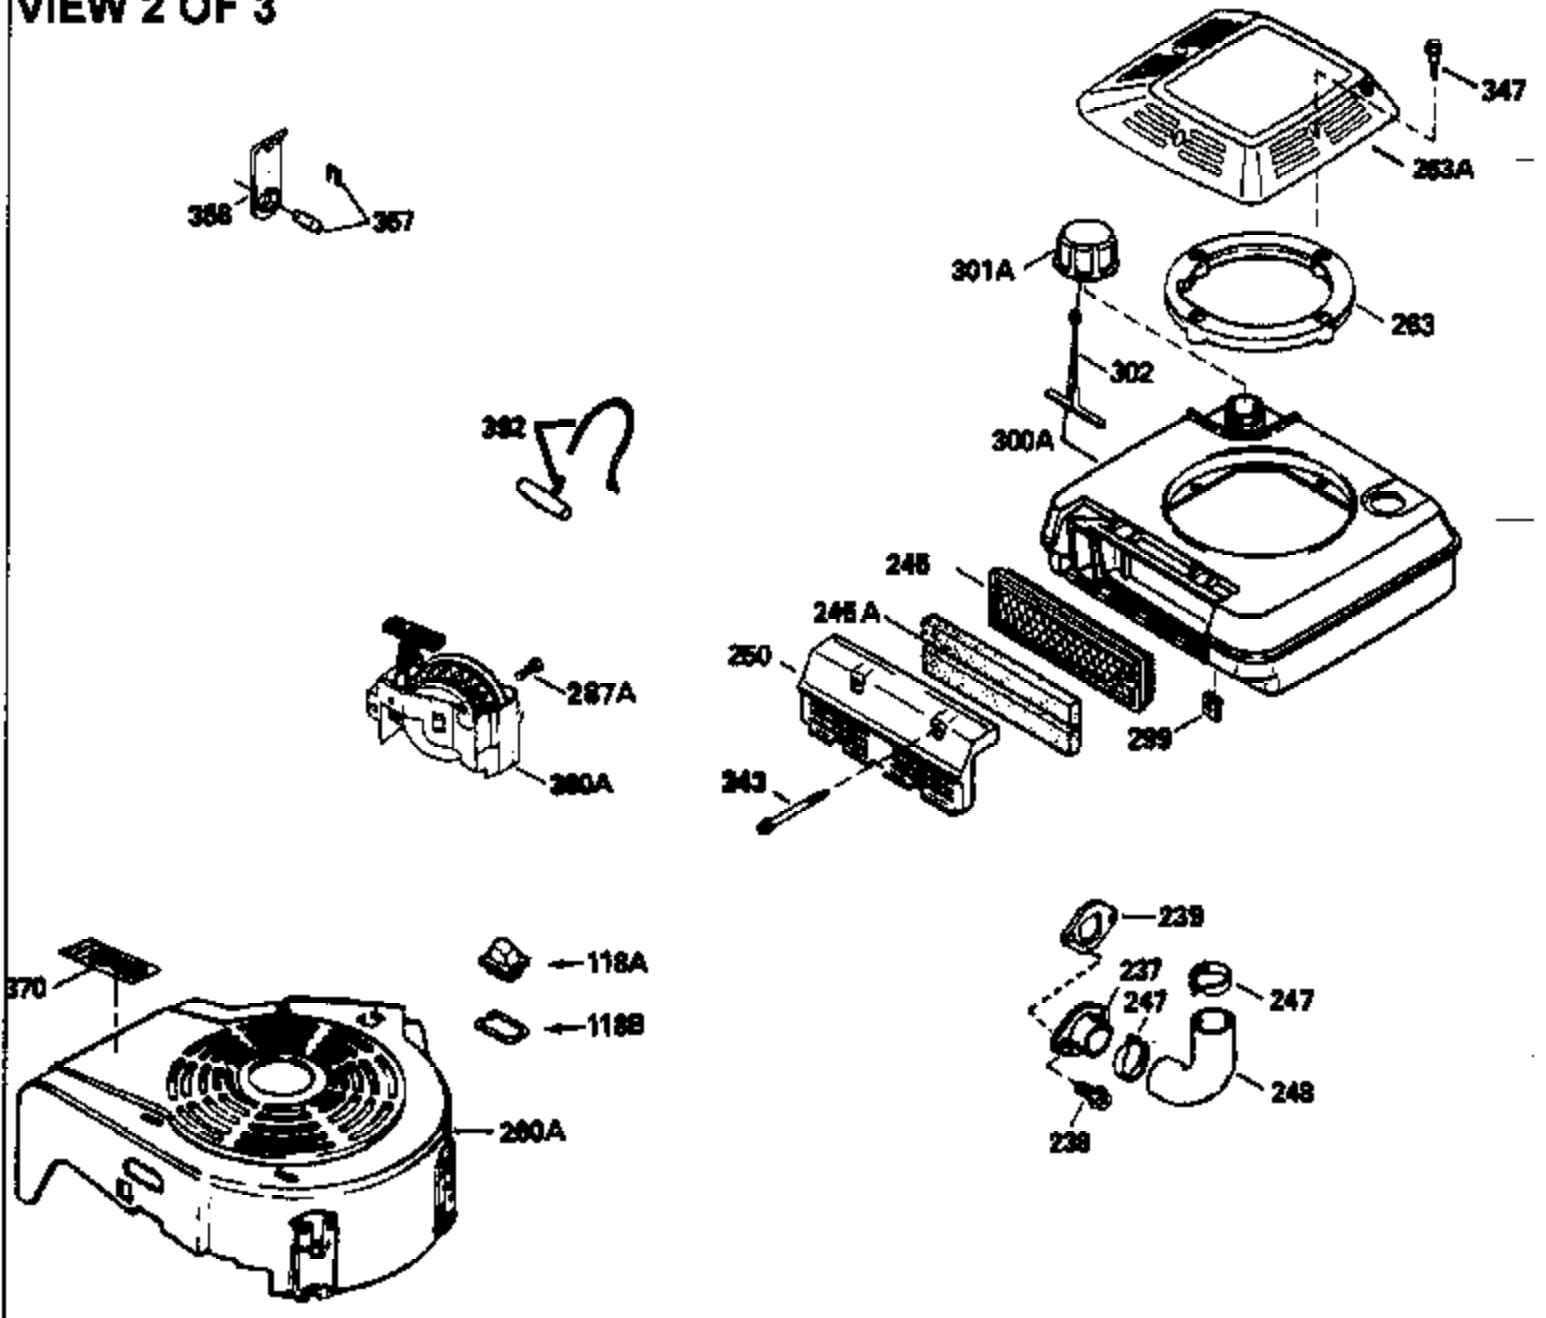

VIEW 2 OF 3

Ref #	Part Number	Qty	Description
55A	33651		Shaft, P.T.O.
118	730194		Rope Guide Kit (Use as required)
238	650806		Screw, 10-32 x 5/8"
239	34338		* Gasket, Air cleaner
246	34340		Element, Air cleaner
246E	35435		Filter, Pre-air (Use as required)
250	34341A		Cover, Air cleaner
260A	34936		Housing, Blower
286	35009		Screen, Starter cup
287A	650735		Screw, 10-24 x 3/8" (Use as required)
287A			Pop Rivet (3/16" Dia.) (Purchase locally)
300A	34476		Fuel Tank (Incl. 292 & 301)
370J	34870		Decal, Instruction (Optional)
370	550223		Decal, Name
370H	34387		Decal, Instruction (Optional)
425	730571		Starter Muff Kit (Incl.370J,426,427)(Opt.)
426	32203		Starter Air Cleaner (Optional)
427	32204		Starter Air Cleaner Bracket (Optional)
436	611006		Stator Plate Ass'y.(Incl.377,378,437, 442-448)
437	30551		Spring, Breaker box cover
438	610947		Cover, Dust
439	610955		Gasket, Stator cover
440	30992		Cam, Breaker
442	610385		Washer
443	610408		Nut, 8-32
444	29181		Breaker Fastening Screw & Washer
445	610593		Condenser Fastening Screw
446	33356		Terminal, Ground