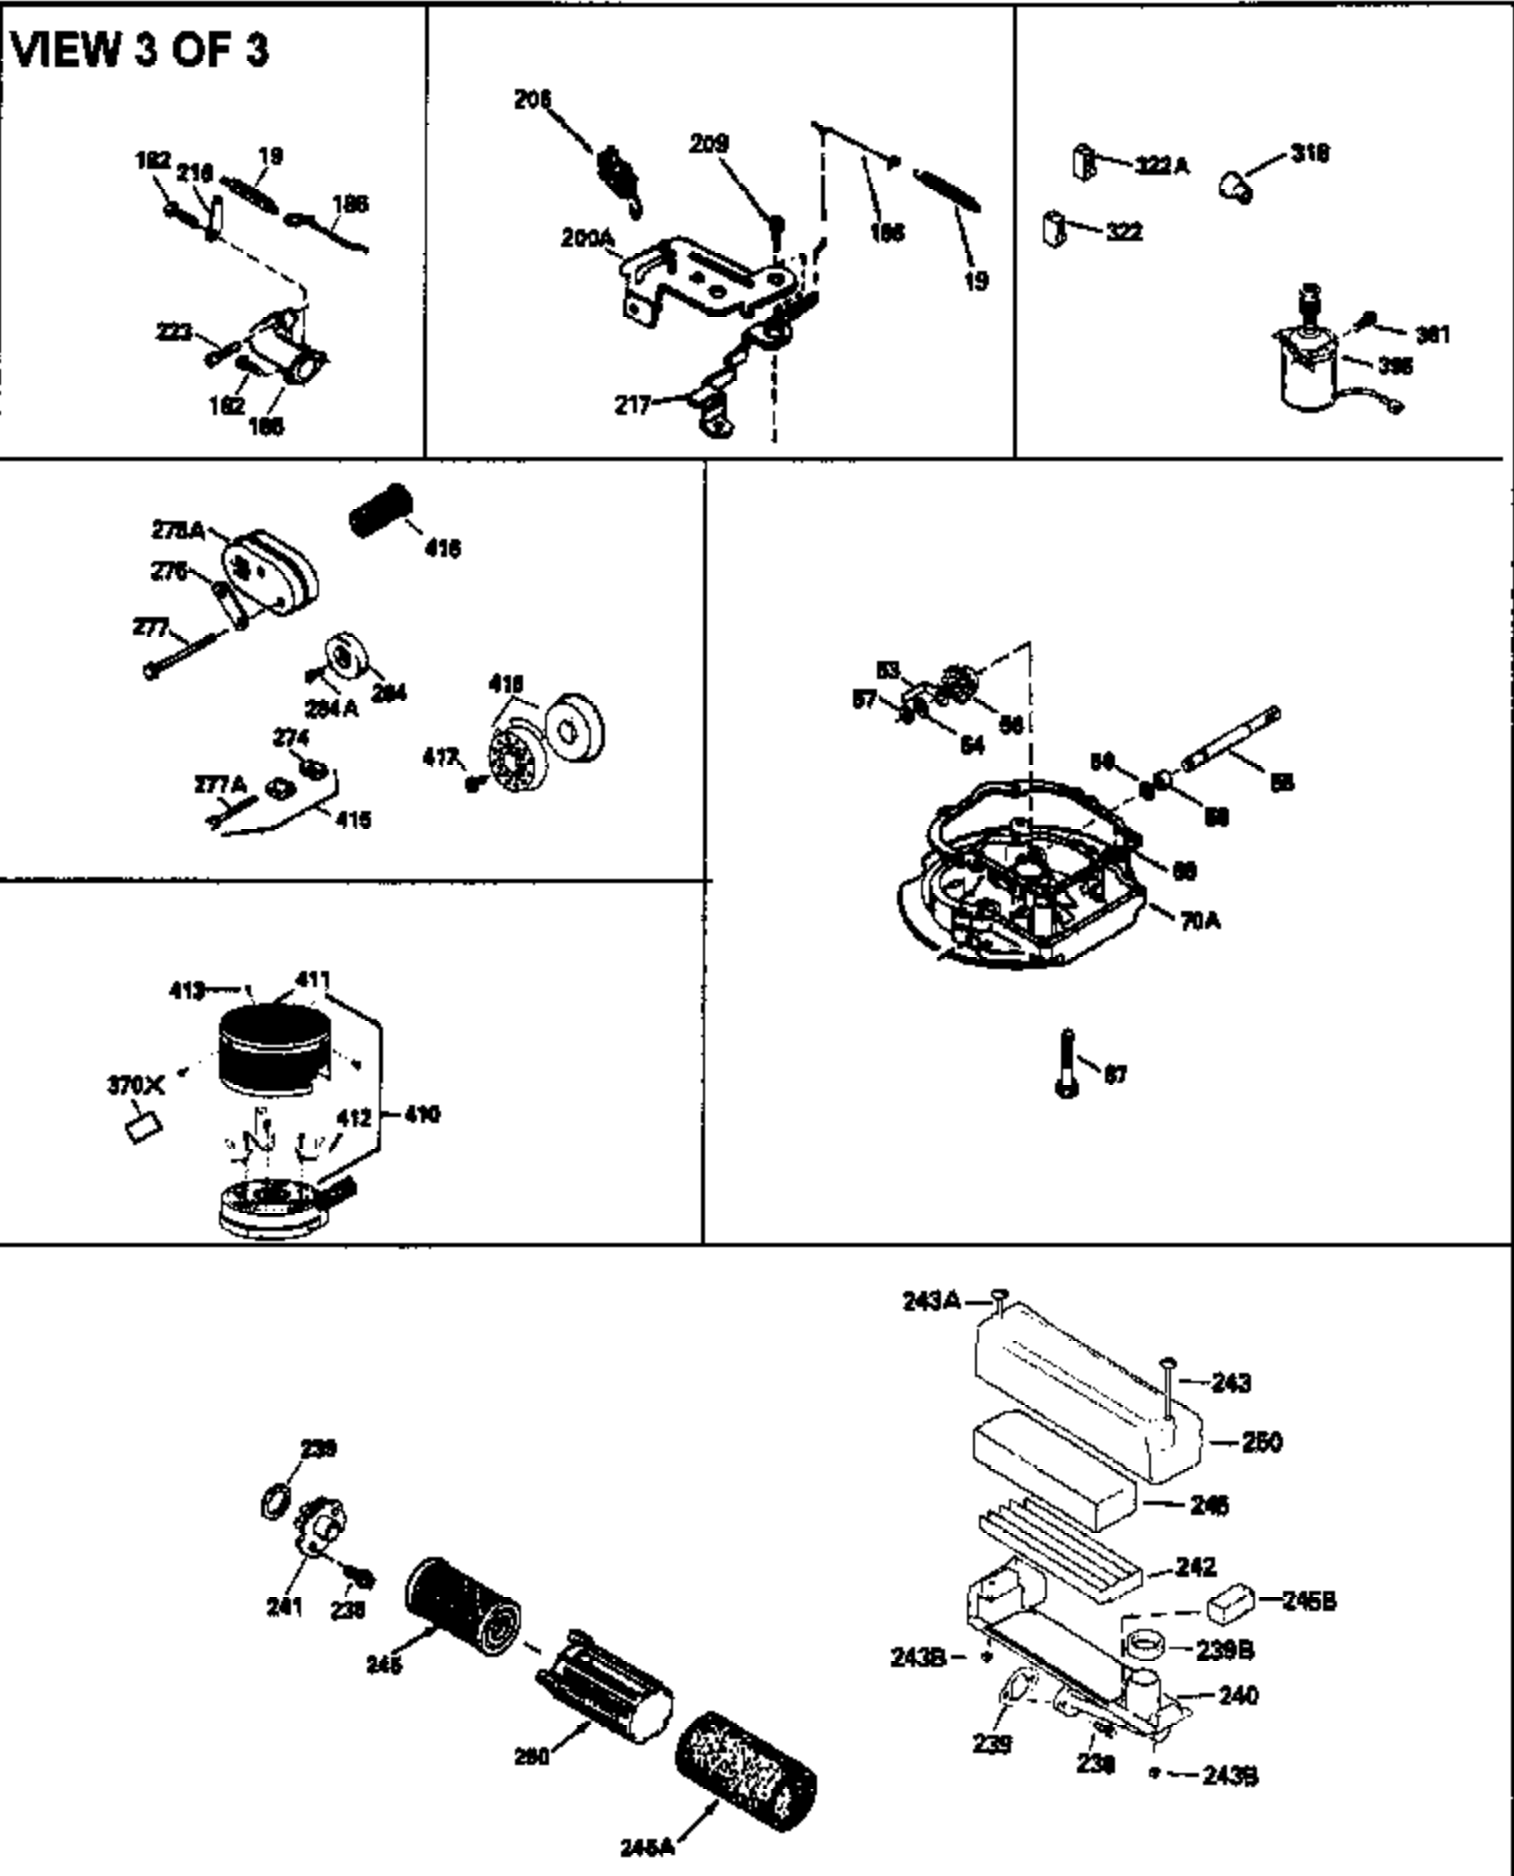

Ref #	Part Number	Qty	Description
19	31361		Spring, Extension
53	31745		Washer, Tang
55A	33640		Shaft, P.T.O.
56	33401		Gear, Worm, Right-hand helix
57	33537		Ring, Retaining
58	31744		Seal, Oil
59	31747		Washer, Flat
69	35261		* Gasket, Mounting flange
70A	33535B		Flange Ass'y (Incl. 58, 72,A, 73, 75 & 80)
87	650492		Screw, 1/4-20 x 2-1/4"
118	730194		Rope Guide Kit (Use as required)
182	6201		Screw, 1/4-28 x 7/8"
185	31384A		Pipe, Intake (Incl. 224)
186	34337		Link, Governor spring
206	610973		Terminal (Use as required)
209	30200		Screw, 10-24 x 9/16"
223	650451		Screw, 1/4-20 x 1"
238	650806		Screw, 10-32 x 5/8"
239	34338		* Gasket, Air cleaner
240	34858		Body, Air cleaner
246E	35435		Filter, Pre-air (Use as required)
246	34340		Element, Air cleaner
250	34341A		Cover, Air cleaner
274	26754A		* Gasket, Exhaust (Use as required)
277	650795		Screw, 1/4-20 x 2-1/4" (Use as required)
277	650774		Screw, 1/4-20 x 2-3/8" (Use as required)
277	792005		Screw, 1/4-20 x 2-1/2" (Use as required)
277A	30063		Screw, Torx T-30, 1/4-20 x 1/2" (Use as req.)
286	35009		Screen, Starter cup
370J	34870		Decal, Instruction (Optional)
370H	34387		Decal, Instruction (Optional)
410	730574		Debris Screen Kit(Incl.370H,411-413)(Opt.)
411	35596		Screen, Debris (Optional)
412	35597		Bracket, Debris screen (Optional)
413	650910		Screw, 8-32 x 1/4 (Optional)
415	730162		Muffler Adapter Kit(Incl.274,277)(Use as req)
425	730571		Starter Muff Kit (Incl.370J,426,427)(Opt.)
426	32203		Starter Air Cleaner (Optional)
427	32204		Starter Air Cleaner Bracket (Optional)
436	611006		Stator Plate Ass'y.(Incl.377,378,437, 442-448)
437	30551		Spring, Breaker box cover
438	610947		Cover, Dust
439	610955		Gasket, Stator cover
440	30992		Cam, Breaker
442	610385		Washer
443	610408		Nut, 8-32
444	29181		Breaker Fastening Screw & Washer
445	610593		Condenser Fastening Screw
446	33356		Terminal, Ground