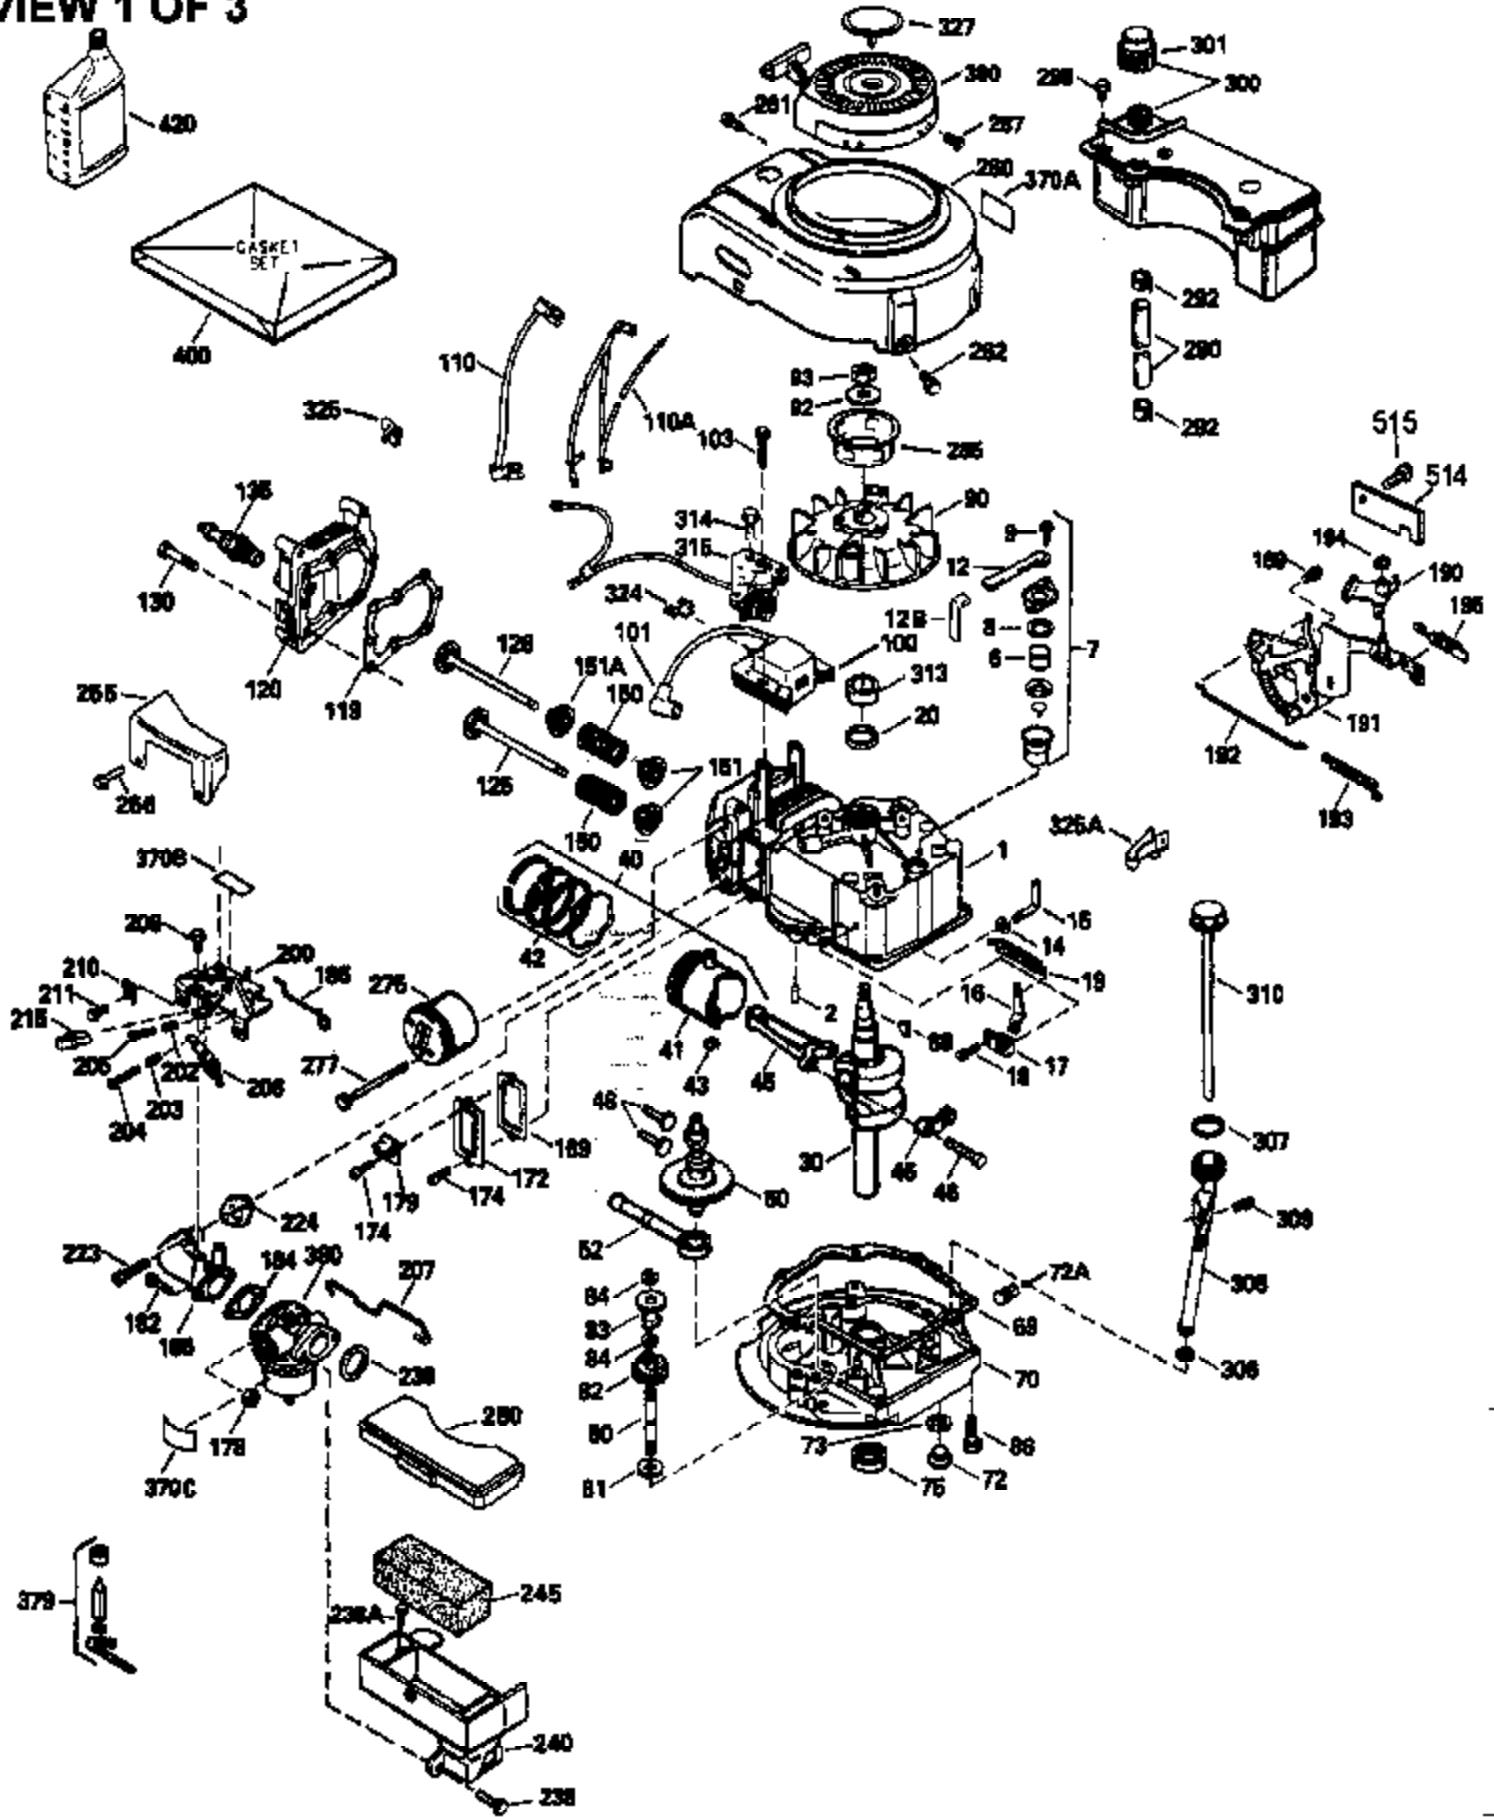

VIEW 1 OF 3

Ref #	Part Number	Qty	Description
1	33968B		Cylinder (Incl. 2 & 20) (2-13/16")
2	26727		Pin, Dowel
6	33734		Element, Breather
7	34214A		Breather Ass'y. (Incl. 6, 8, 9, 12 , & 12A)
8	33735		* Gasket, Breather
9	30200		Screw, 10-24 x 9/16"
12	33886		Tube, Breather
14	28277		Washer, Flat
15	31513		Rod, Governor
16	31383A		Lever, Governor
17	31335		Clamp, Governor lever
18	650548		Screw, 8-32 x 5/16"
19	31361		Spring, Extension
20	32600		Seal, Oil
30	35153A		Crankshaft
40	34535		Piston, Pin & Ring Set (Std.) (2-13/16")
40	34536		Piston, Pin & Ring Set (.010" OS)
40	34537		Piston, Pin & Ring Set (.020" OS)
41	33562B		Piston & Pin Ass'y.(Incl. 43)(Std.)(2 -13/16")
41	33563B		Piston & Pin Ass'y. (Incl. 43) (.010" OS)
41	33564B		Piston & Pin Ass'y. (Incl. 43) (.020" OS)
42	33567		Ring Set (Std.) (2-13/16" Bore)
42	33568		Ring Set (.010" OS)
42	33569		Ring Set (.020" OS)
43	20381		Ring, Piston pin retaining
45	32875		Rod Assy., Connecting (Incl. 46)
46	32610A		Bolt, Connecting rod
48	27241		Lifter, Valve
50	33533		Camshaft (MCR)
52	29914		Oil Pump Assy.
55A	33640		Shaft, P.T.O.
69	35261		* Gasket, Mounting flange
72	30572		Plug, Oil drain (Incl. 73)
73	28833		* Drain Plug Gasket (Not req. W/plastic plug)
75	26208		Seal, Oil
80	30574		Shaft, Governor
81	30590A		Washer, Flat
82	30591		Gear Assy., Governor (Incl. 81)
83	30588A		Spool, Governor
84	29193		Ring, Retaining
86	650488		Screw, 1/4-20 x 1-1/4"
89	611004		Flywheel Key
90	611046A		Flywheel
92	650815		Washer, Belleville
93	650816		Nut, Flywheel
100	34443A		Solid State Ignition
100	730207		Magneto-to-Solid State Conv. Kit (Includes solid state module, solid state flywheel key, and instructions.) (Use as required on external ignition engines only.)
101	610118		Cover, Spark plug (Use as required)
103	650814		Screw, Torx T-15, 10-24 x 1"
110	34961		Ground Wire
118	730194		Rope Guide Kit (Use as required)
119	33554A		* Gasket, Head
120	34342		Head, Cylinder
125	29314B		Intake Valve (Std.) (Incl. 151) (Conventional Ports)
125	29315C		Intake Valve (1/32" OS) (Incl. 151) (Conventional Ports)