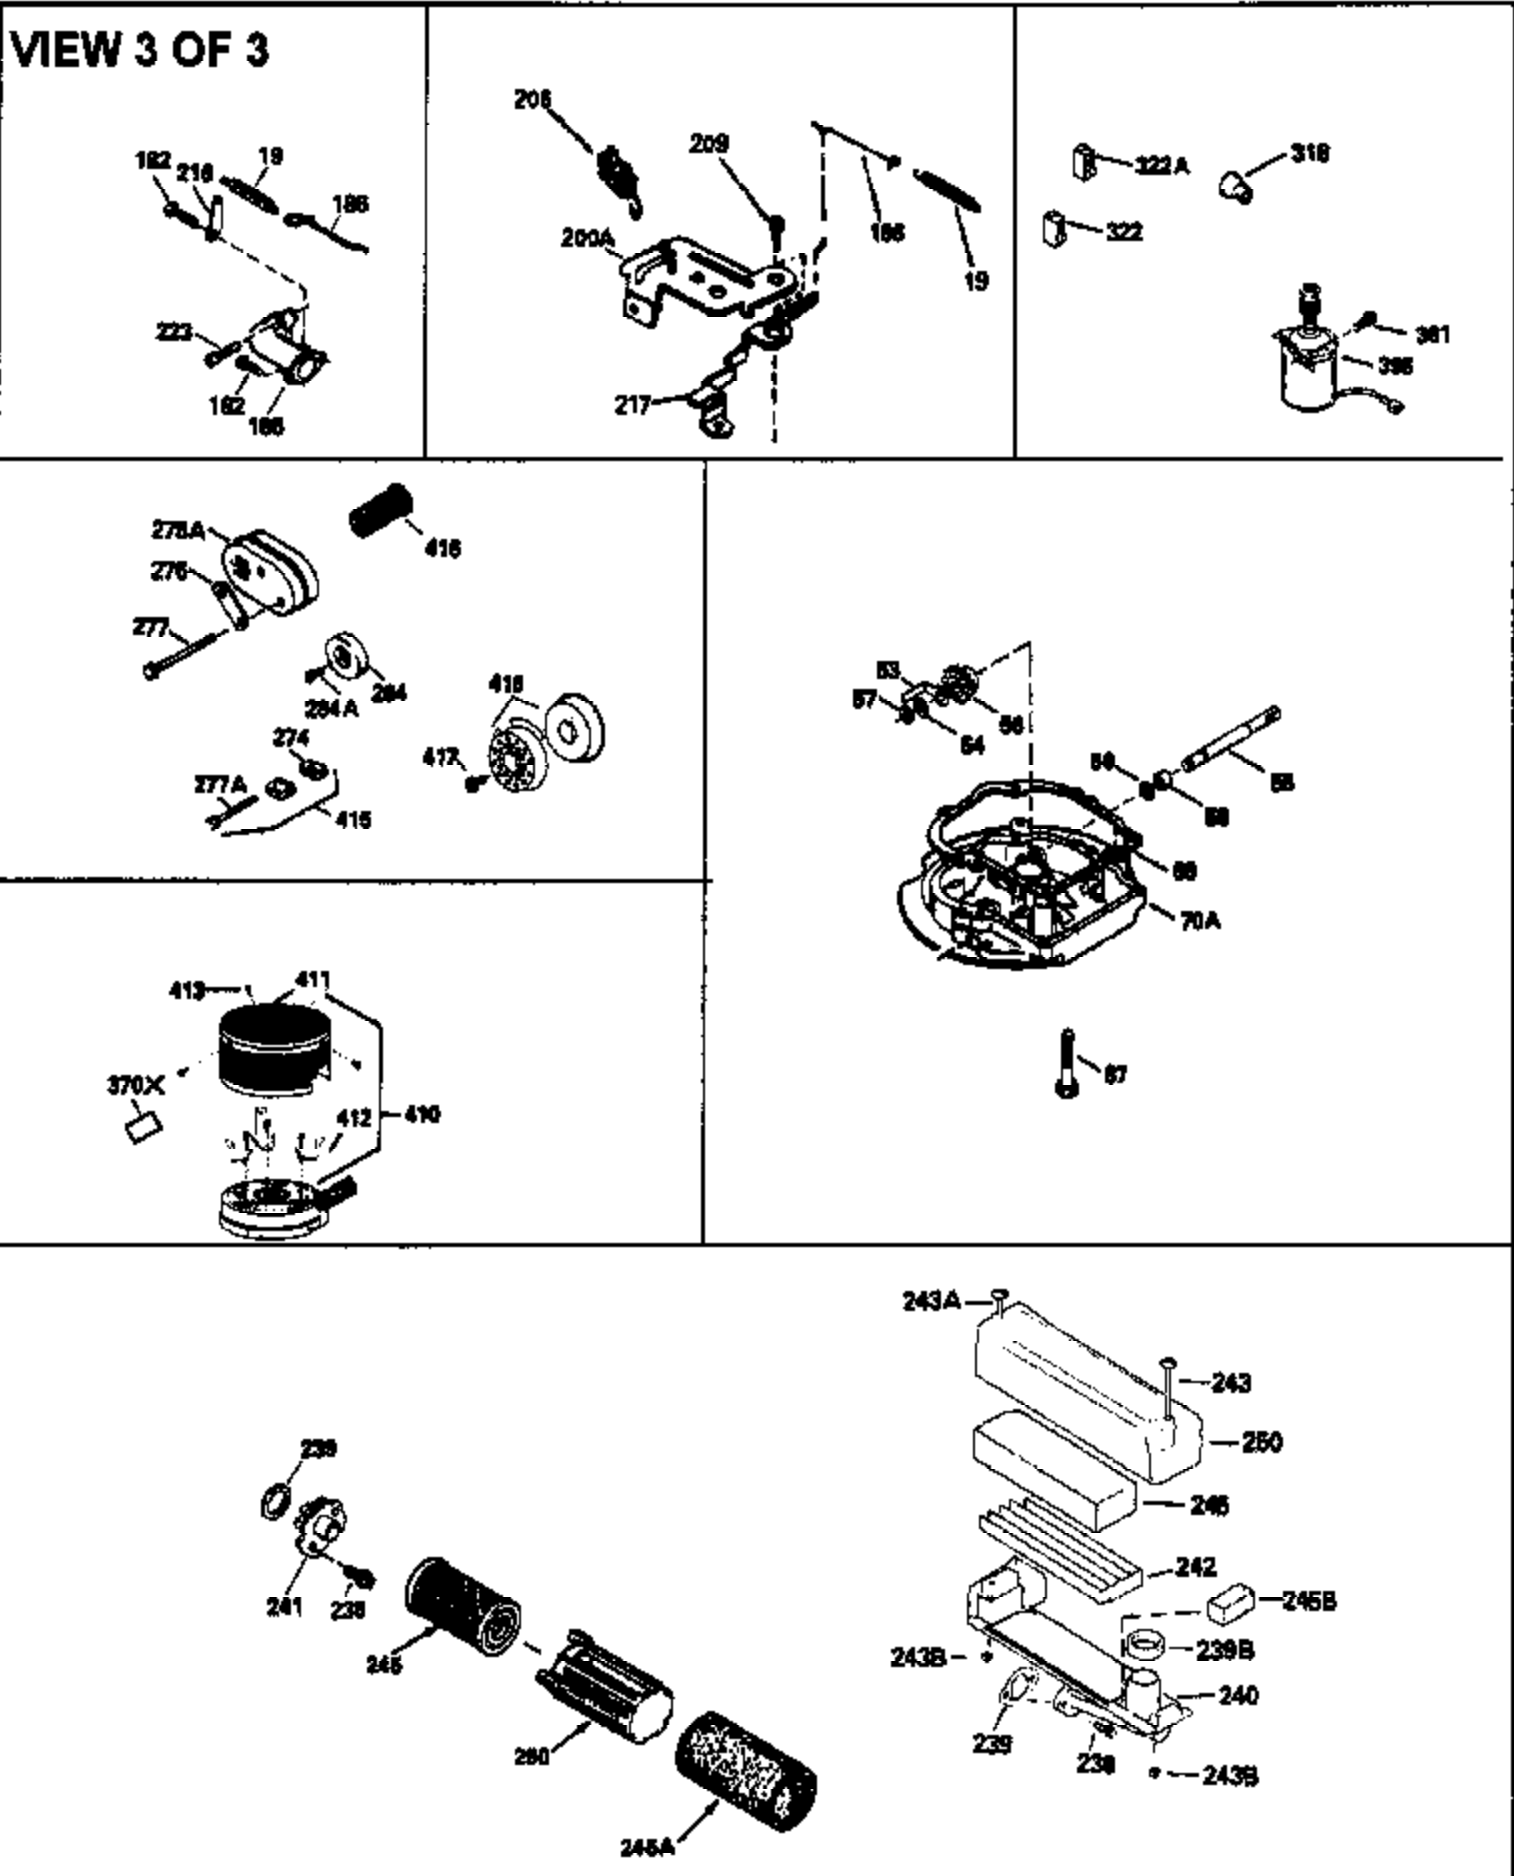

Ref #	Part Number	Qty	Description
19	31361		Spring, Extension
53	31745		Washer, Tang
55A	33651		Shaft, P.T.O.
56	31746		Gear, Worm, Left-hand helix
57	33537		Ring, Retaining
58	31744		Seal, Oil
59	31747		Washer, Flat
69	35261		* Gasket, Mounting flange
70A	33535B		Flange Ass'y (Incl. 58, 72,A, 73, 75 & 80)
87	650492		Screw, 1/4-20 x 2-1/4"
118	730194		Rope Guide Kit (Use as required)
182	6201		Screw, 1/4-28 x 7/8"
185	31384A		Pipe, Intake (Incl. 224)
186	34337		Link, Governor spring
206	610973		Terminal (Use as required)
209	30200		Screw, 10-24 x 9/16"
223	650451		Screw, 1/4-20 x 1"
238	650806		Screw, 10-32 x 5/8"
239	34338		* Gasket, Air cleaner
240	34858		Body, Air cleaner
246E	35435		Filter, Pre-air (Use as required)
246	34340		Element, Air cleaner
250	34341A		Cover, Air cleaner
274	26754A		* Gasket, Exhaust (Use as required)
275A	35603		Muffler (Incl. 277)
277A	30063		Screw, Torx T-30, 1/4-20 x 1/2" (Use as req.)
277	650795		Screw, 1/4-20 x 2-1/4" (Use as requir ed)
277	650774		Screw, 1/4-20 x 2-3/8" (Use as requir ed)
277	792005		Screw, 1/4-20 x 2-1/2" (Use as requir ed)
286	35009		Screen, Starter cup
370J	34870		Decal, Instruction (Optional)
370H	34387		Decal, Instruction (Optional)
410	730574		Debris Screen Kit(Incl.370H,411-413)(Opt.)
411	35596		Screen, Debris (Optional)
412	35597		Bracket, Debris screen (Optional)
413	650910		Screw, 8-32 x 1/4 (Optional)
415	730162		Muffler Adapter Kit(Incl.274,277)(Use as req)
425	730571		Starter Muff Kit (Incl.370J,426,427)(Opt.)
426	32203		Starter Air Cleaner (Optional)
427	32204		Starter Air Cleaner Bracket (Optional)
436	611006		Stator Plate Ass'y.(Incl.377,378,437, 442-448)
437	30551		Spring, Breaker box cover
438	610947		Cover, Dust
439	610955		Gasket, Stator cover
440	30992		Cam, Breaker
442	610385		Washer
443	610408		Nut, 8-32
444	29181		Breaker Fastening Screw & Washer
445	610593		Condenser Fastening Screw
446	33356		Terminal, Ground