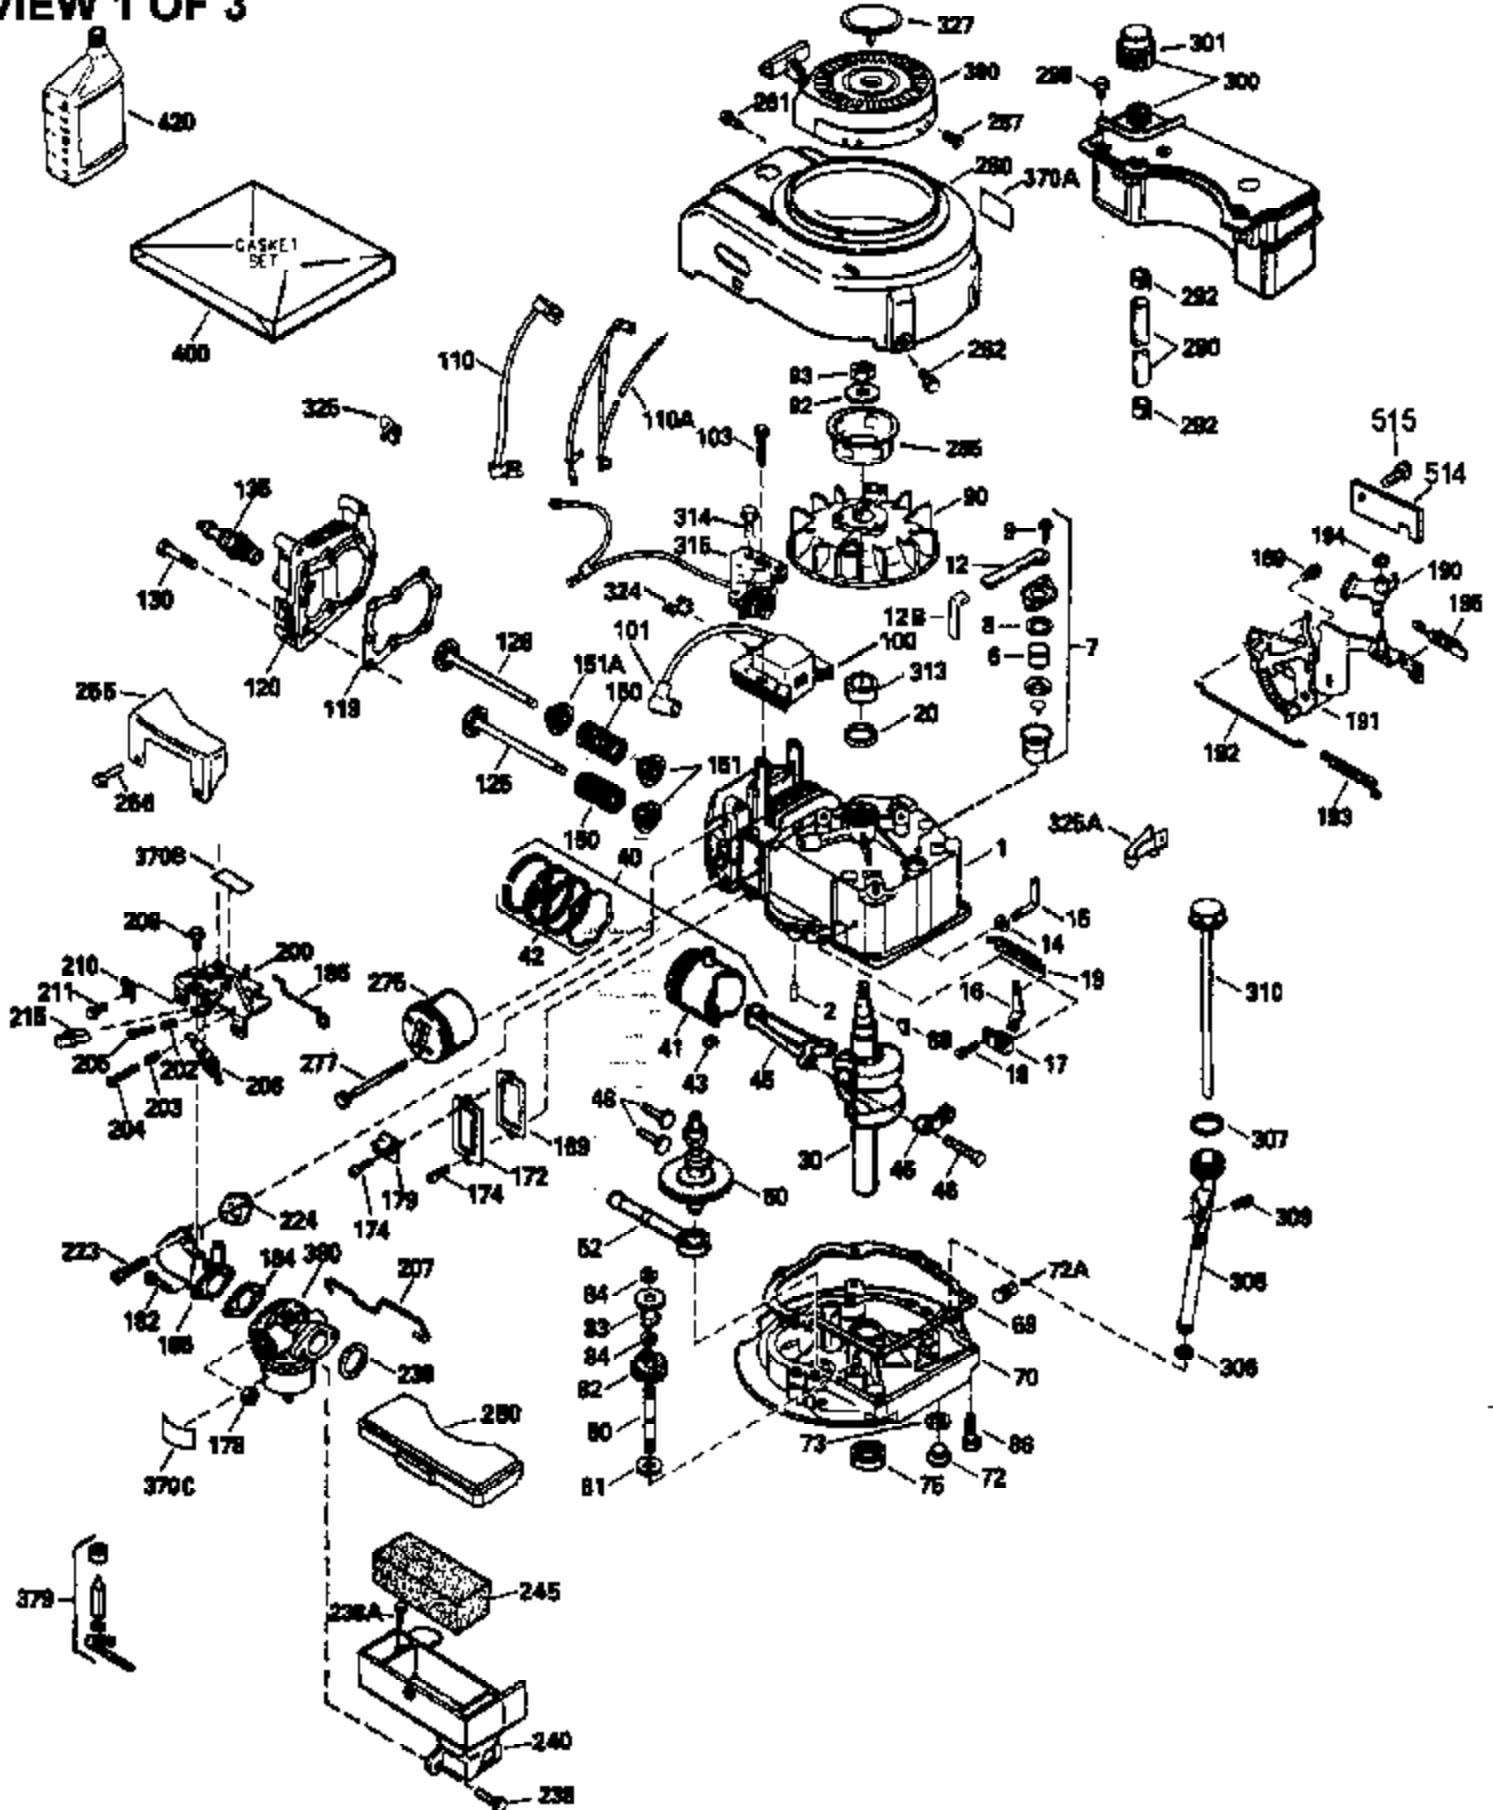

VIEW 1 OF 3

Ref #	Part Number	Qty	Description
1	33968B		Cylinder (Incl. 2 & 20) (2-13/16")
2	26727		Pin, Dowel
6	33734		Element, Breather
7	34214A		Breather Ass'y. (Incl. 6, 8, 9, 12 , & 12A)
8	33735		* Gasket, Breather
9	30200		Screw, 10-24 x 9/16"
12	33886		Tube, Breather
14	28277		Washer, Flat
15	31513		Rod, Governor
16	31383A		Lever, Governor
17	31335		Clamp, Governor lever
18	650548		Screw, 8-32 x 5/16"
19	31361		Spring, Extension
20	32600		Seal, Oil
30	34470B		Crankshaft
40	34535		Piston, Pin & Ring Set (Std.) (2-13/16")
40	34536		Piston, Pin & Ring Set (.010" OS)
40	34537		Piston, Pin & Ring Set (.020" OS)
41	33562B		Piston & Pin Ass'y.(Incl. 43)(Std.)(2 -13/16")
41	33563B		Piston & Pin Ass'y. (Incl. 43) (.010" OS)
41	33564B		Piston & Pin Ass'y. (Incl. 43) (.020" OS)
42	33567		Ring Set (Std.) (2-13/16" Bore)
42	33568		Ring Set (.010" OS)
42	33569		Ring Set (.020" OS)
43	20381		Ring, Piston pin retaining
45	32875		Rod Assy., Connecting (Incl. 46)
46	32610A		Bolt, Connecting rod
48	27241		Lifter, Valve
50	33533		Camshaft (MCR)
52	29914		Oil Pump Assy.
55A	34647		Shaft, P.T.O.
69	35261		* Gasket, Mounting flange
72	30572		Plug, Oil drain (Incl. 73)
73	28833		* Drain Plug Gasket (Not req. W/plastic plug)
75	26208		Seal, Oil
80	30574		Shaft, Governor
81	30590A		Washer, Flat
82	30591		Gear Assy., Governor (Incl. 81)
83	30588A		Spool, Governor
84	29193		Ring, Retaining
86	650488		Screw, 1/4-20 x 1-1/4"
89	611004		Flywheel Key
90	611046A		Flywheel
92	650815		Washer, Belleville
93	650816		Nut, Flywheel
100	34443A		Solid State Ignition
100	730207		Magneto-to-Solid State Conv. Kit (Includes solid state module, solid state flywheel key, and instructions.) (Use as required on external ignition engines only.)
101	610118		Cover, Spark plug (Use as required)
103	650814		Screw, Torx T-15, 10-24 x 1"
110	34231		Ground Wire
118	730194		Rope Guide Kit (Use as required)
119	33554A		* Gasket, Head
120	34342		Head, Cylinder
125	29314B		Intake Valve (Std.) (Incl. 151) (Conventional Ports)
125	29315C		Intake Valve (1/32" OS) (Incl. 151) (Conventional Ports)