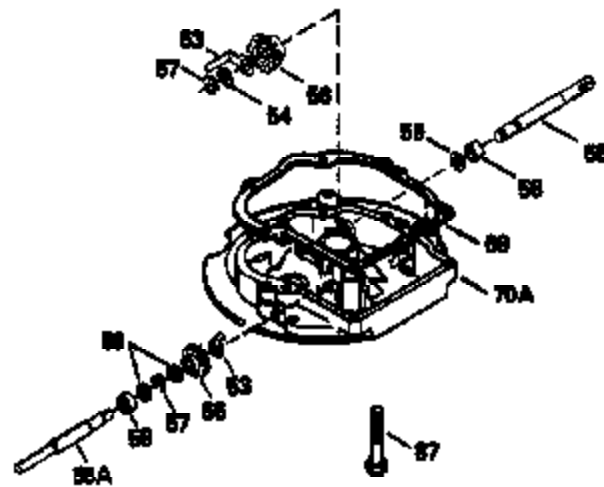

ILLUSTRATION SHOWS TYPICAL PARTS ONLY. ORDER BY PART NUMBER. PARTS NOT LISTED ARE SUPPLIED BY OEM.

VIEW 3 OF 3

Ref #	Part Number	Qty	Description
19	31361	1	Extension Spring
69	35261	1	* Mounting Flange Gasket
92	650815	1	Belleville Washer
182	6201	2	Screw, 1/4-28 x 7/8"
185	31384A	1	Intake Pipe (Incl. 224)
186	34337	1	Governor Link
223	650451	2	Screw, 1/4-20 x 1"
238	650806	2	Screw, 10-32 x 5/8"
245	34340	1	Air Cleaner Filter
250	34341A	1	Air Cleaner Cover
276	33753	1	Locking Plate
277	650795	2	Screw, 1/4-20 x 2-1/4"
370A	34346	1	Lubrication Decal