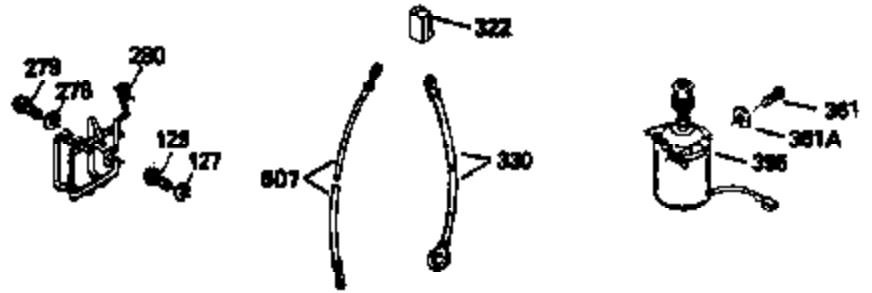

ILLUSTRATION SHOWS TYPICAL PARTS ONLY. ORDER BY PART NUMBER. PARTS NOT LISTED ARE SUPPLIED BY OEM.

VIEW 3 OF 3

Ref #	Part Number	Qty	Description
19	31361	1	Extension Spring
69	35261	1	* Mounting Flange Gasket
92	650815	1	Belleville Washer
182	6201	2	Screw, 1/4-28 x 7/8"
185	31384A	1	Intake Pipe (Incl. 224)
186	34337	1	Governor Link
223	650451	2	Screw, 1/4-20 x 1"
238	650806	2	Screw, 10-32 x 5/8"
245	34340	1	Air Cleaner Filter
250	34341A	1	Air Cleaner Cover
276	33753	1	Locking Plate
277	650795	2	Screw, 1/4-20 x 2-1/4"
370A	34346	1	Lubrication Decal