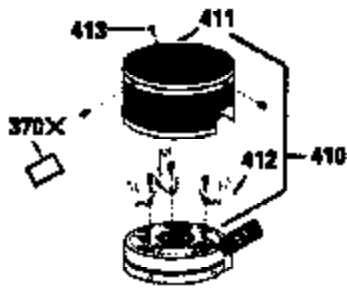

ILLUSTRATION SHOWS TYPICAL PARTS ONLY. ORDER BY PART NUMBER. PARTS NOT LISTED ARE SUPPLIED BY OEM.

VIEW 3 OF 3

Ref #	Part Number	Qty	Description
19	31361	1	Extension Spring
69	35261	1	* Mounting Flange Gasket
92	650815	1	Belleville Washer
182	6201	2	Screw, 1/4-28 x 7/8"
185	31384A	1	Intake Pipe (Incl. 224)
186	34337	1	Governor Link
223	650451	2	Screw, 1/4-20 x 1"
238	650806	2	Screw, 10-32 x 5/8"
245	34340	1	Air Cleaner Filter
250	34341A	1	Air Cleaner Cover
276	33753	1	Locking Plate
277	650795	2	Screw, 1/4-20 x 2-1/4"
370A	34346	1	Lubrication Decal