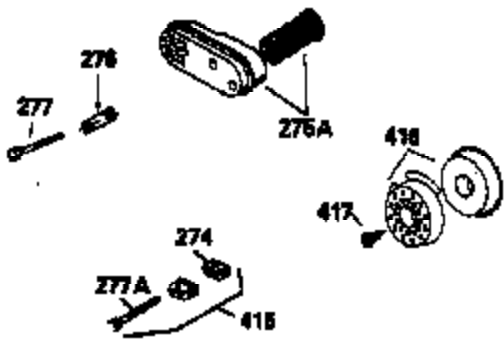

ILLUSTRATION SHOWS TYPICAL PARTS ONLY. ORDER BY PART NUMBER. PARTS NOT LISTED ARE SUPPLIED BY OEM.

VIEW 3 OF 3

Ref #	Part Number	Qty	Description
19	31361	1	Extension Spring
69	35261	1	* Mounting Flange Gasket
92	650815	1	Belleville Washer
182	6201	2	Screw, 1/4-28 x 7/8"
185	31384A	1	Intake Pipe (Incl. 224)
186	34337	1	Governor Link
223	650451	2	Screw, 1/4-20 x 1"
238	650806	2	Screw, 10-32 x 5/8"
245	34340	1	Air Cleaner Filter
250	34341A	1	Air Cleaner Cover
276	33753	1	Locking Plate
277	650795	2	Screw, 1/4-20 x 2-1/4"
370A	34346	1	Lubrication Decal