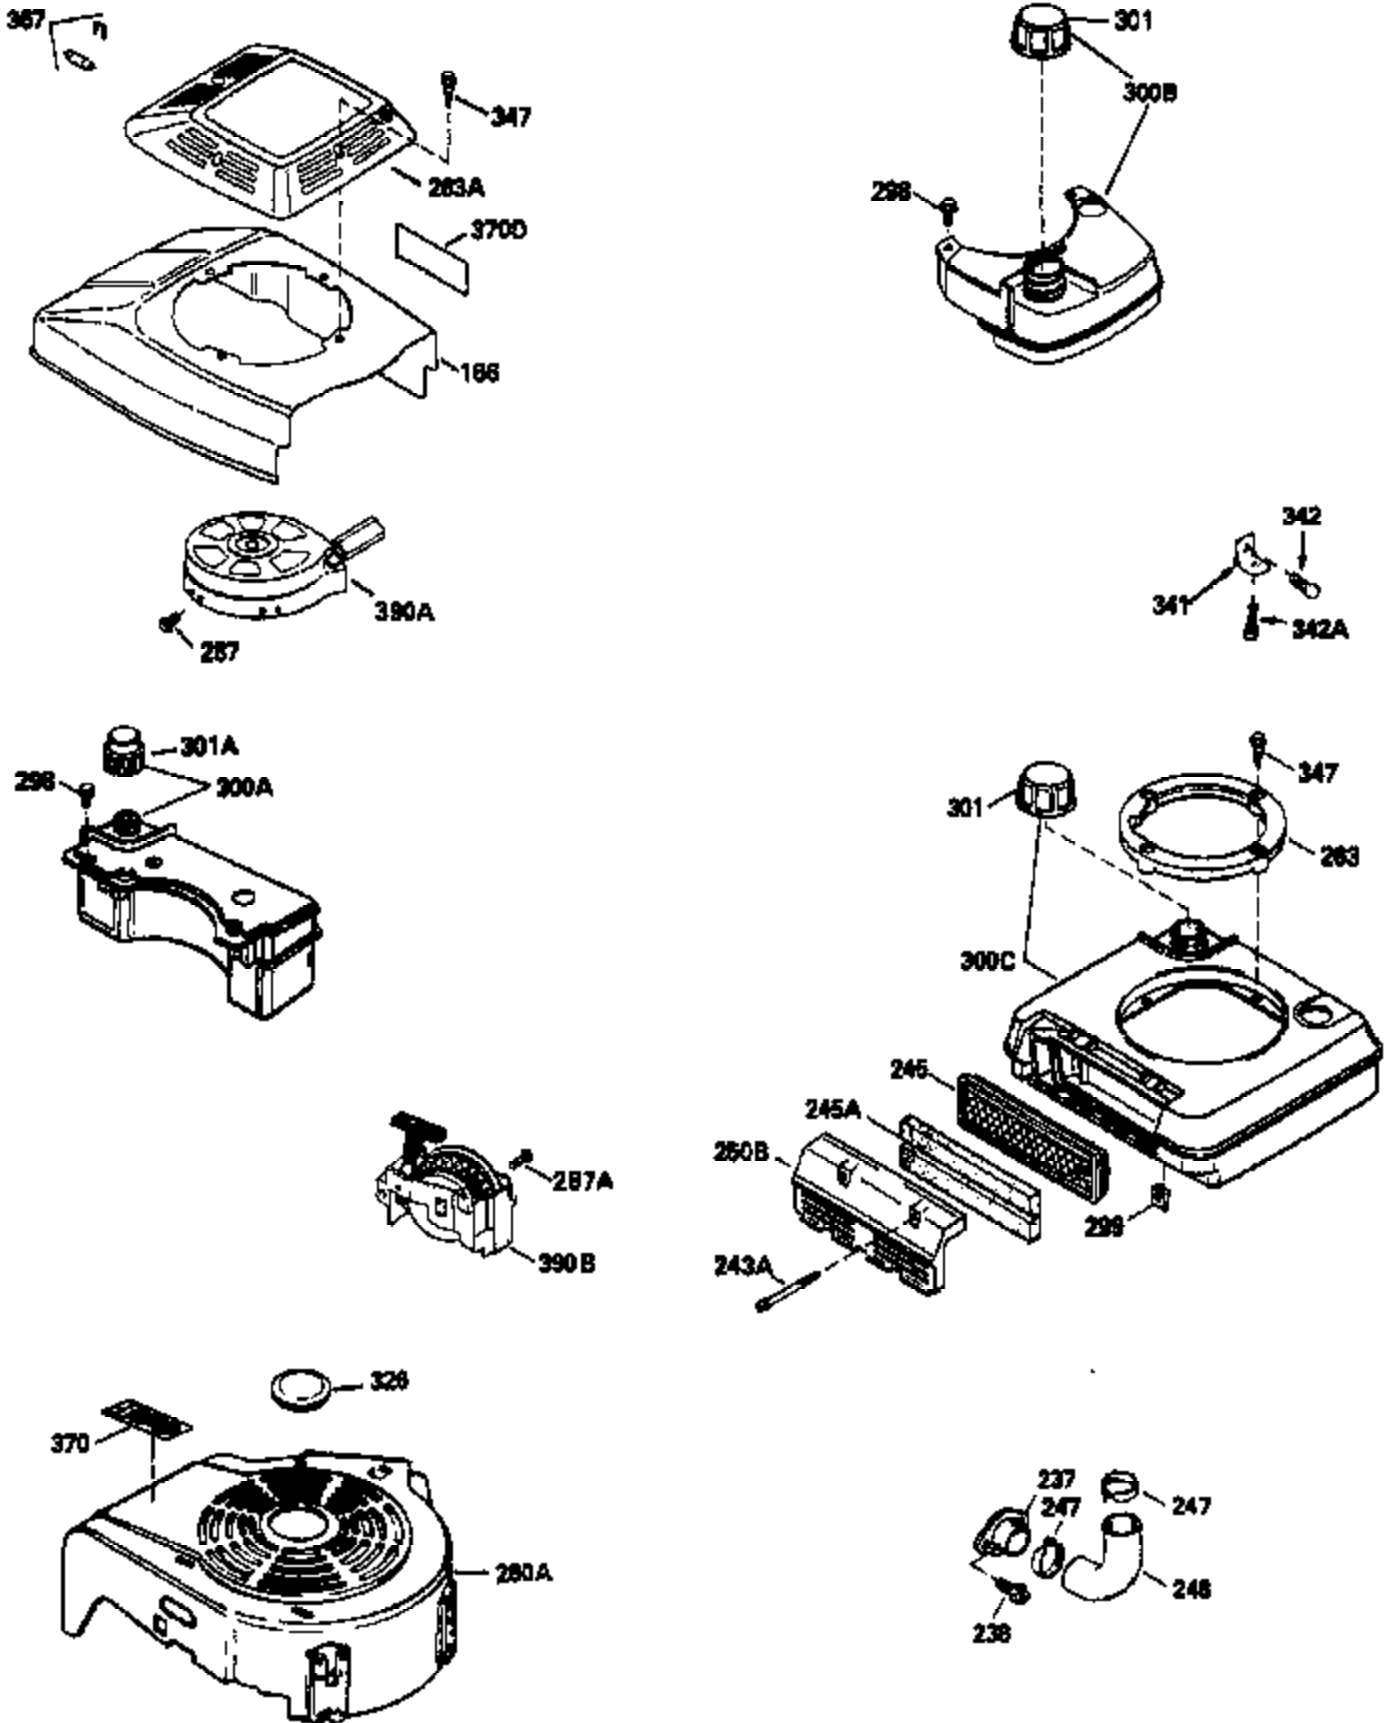

ILLUSTRATION SHOWS TYPICAL PARTS ONLY. ORDER BY PART NUMBER. PARTS NOT LISTED ARE SUPPLIED BY OEM.

VIEW 2 OF 3

Ref #	Part Number	Qty	Description
92	650815	1	Belleville Washer
238	650806	2	Screw, 10-32 x 5/8"
245	34340	1	Air Cleaner Filter
287	650884	2	Screw, 8-32 x 1/2"
298	28763	3	Screw, 10-32 x 35/64"
301	33032	1	Fuel Cap
370A	34346	1	Lubrication Decal
370	550223	1	Name Decal
390	590635	1	Rewind Starter