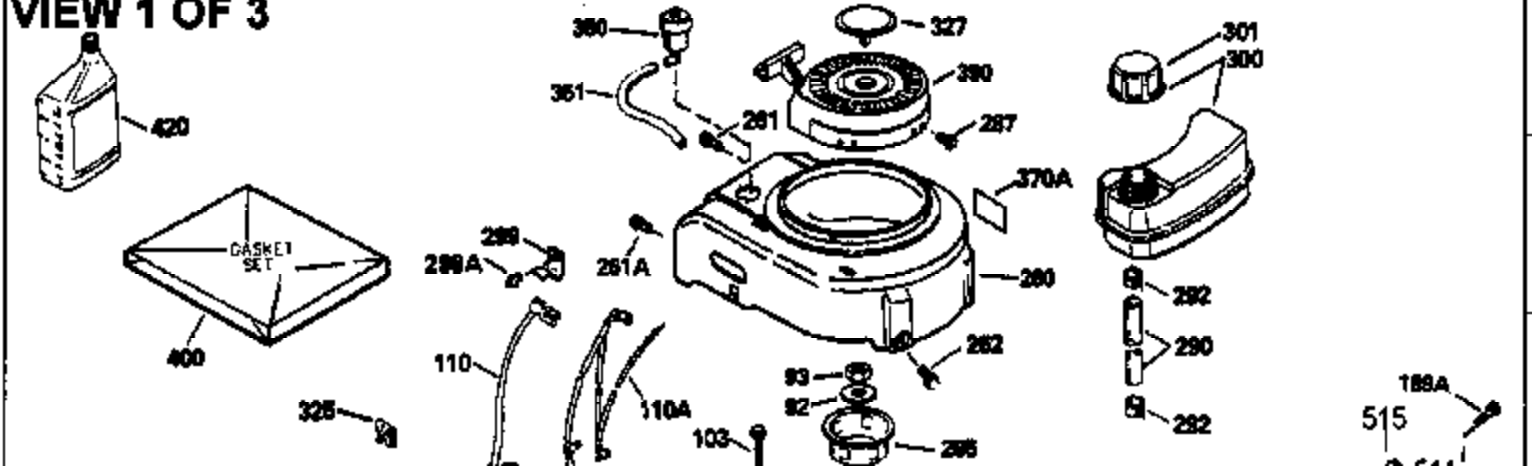

ILLUSTRATION SHOWS TYPICAL PARTS ONLY. ORDER BY PART NUMBER. PARTS NOT LISTED ARE SUPPLIED BY OEM.

VIEW 1 OF 3

Ref #	Part Number	Qty	Description
1	33968B		Cylinder (Incl. 2 & 20) (2-13/16" Bore)
2	26727		Pin, Dowel
6	33734		Element, Breather
7	34214A		Breather Assy. (Incl. 6, 8, 9, 12 & 1 2A)
8	33735		* Gasket, Breather
9	30200		Screw, 10-24 x 9/16"
12	33886		Tube, Breather
14	28277		Washer, Flat
15	30589		Rod, Governor (Incl. 14)
16	31383A		Lever, Governor
17	31335		Clamp, Governor lever
18	650548		Screw, 8-32 x 5/16"
19	31361		Spring, Extension
20	32600		Seal, Oil
30	34570A		Crankshaft
40	34535		Piston, Pin & Ring Set (Std.) (2-13/16" Bore)
40	34536		Piston, Pin & Ring Set (.010" OS)
40	34537		Piston, Pin & Ring Set (.020" OS)
41	33562B		Piston & Pin Ass'y. (Incl. 43) (Std.) (2-13/16")
41	33563B		Piston & Pin Ass'y. (Incl. 43) (.010" OS)
41	33564B		Piston & Pin Ass'y. (Incl. 43) (.020" OS)
42	33567		Ring Set (Std.) (2-13/16" Bore)
42	33568		Ring Set (.010" OS)
42	33569		Ring Set (.020" OS)
43	20381		Ring, Piston pin retaining
45	32875		Rod Assy., Connecting (Incl. 46)
46	32610A		Bolt, Connecting rod
48	27241		Lifter, Valve
50	33553		Camshaft (MCR)
52	29914		Oil Pump Assy.
69	35261		* Gasket, Mounting flange
70	34311C		Flange Ass'y. (Incl. 72, 72A, 73, 75 & 80)
72	30572		Plug, Oil drain (Incl. 73)
73	28833		* Drain Plug Gasket (Not req. W/plastic plug)
75	27897		Seal, Oil
80	30574		Shaft, Governor
81	30590A		Washer, Flat
82	30591		Gear Assy., Governor (Incl. 81)
83	30588A		Spool, Governor
84	29193		Ring, Retaining
86	650488		Screw, 1/4-20 x 1-1/4"
89	611004		Flywheel Key
90	611046A		Flywheel
92	650815		Washer, Belleville
93	650816		Nut, Flywheel
100	34443A		Solid State Ignition
101	610118		Cover, Spark plug
103	650814		Screw, Torx T-15, 10-24 x 1"
110	34231		Ground Wire
119	33554A		* Gasket, Head
120	34342		Head, Cylinder
125	29314B		Intake Valve (Std.) (Incl. 151) (Conventional Ports)
125	29315C		Intake Valve (1/32" OS) (Incl. 151) (Conventional Ports)
126	29313C		Exhaust Valve (Std.) (Incl. 151) (Conventional Ports)
126	29315C		Exhaust Valve (1/32" OS) (Incl. 151) (Conventional Ports)
130	6021A		Screw, 5/16-18 x 1-1/2"
135	35395		Resistor Spark Plug (RJ19LM)
150	31672		Spring, Valve