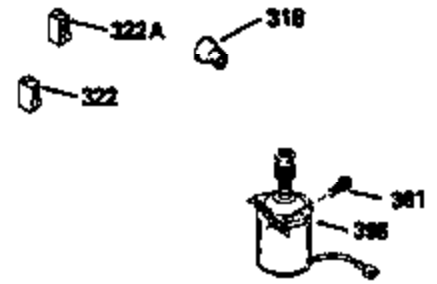

VIEW 3 OF 3

Ref #	Part Number	Qty	Description
19	31361		Spring, Extension
53	31745		Washer, Tang
55A	33536		Shaft, P.T.O.
56	33401		Gear, Worm, Right-hand helix
57	33537		Ring, Retaining
58	31744		Seal, Oil
59	31747		Washer, Flat
69	35261		* Gasket, Mounting flange
70A	33535B		Flange Ass'y (Incl. 58, 72,A, 73, 75 & 80)
87	650492		Screw, 1/4-20 x 2-1/4"
118	730194		Rope Guide Kit (Use as required)
182	6201		Screw, 1/4-28 x 7/8"
185	31384A		Pipe, Intake (Incl. 224)
186	34337		Link, Governor spring
206	610973		Terminal (Use as required)
209	30200		Screw, 10-24 x 9/16"
223	650451		Screw, 1/4-20 x 1"
238	650806		Screw, 10-32 x 5/8"
239	34338		* Gasket, Air cleaner
240	34339		Body, Air cleaner
246E	35435		Filter, Pre-air (Use as required)
246	34340		Element, Air cleaner
250	34341A		Cover, Air cleaner
274	26754A		* Gasket, Exhaust (Use as required)
275A	35603		Muffler (Incl. 277)
277A	30063		Screw, Torx T-30, 1/4-20 x 1/2" (Use as req.)
277	650795		Screw, 1/4-20 x 2-1/4" (Use as requir ed)
277	650774		Screw, 1/4-20 x 2-3/8" (Use as requir ed)
277	792005		Screw, 1/4-20 x 2-1/2" (Use as requir ed)
286	590417		Screen, Starter cup
361	650737		Screw, 1/4-20 x 1/2"
370J	34870		Decal, Instruction (Optional)
370H	34387		Decal, Instruction (Optional)
395	34454		Electric Starter Motor (12 Volt) (Refer to Division 5, Section D, page 18 or Fiche 8A, Grid G-11for breakdown)
410	730574		Debris Screen Kit(Incl.370H,411-413)(Opt.)
411	35596		Screen, Debris (Optional)
412	35597		Bracket, Debris screen (Optional)
413	650910		Screw, 8-32 x 1/4 (Optional)
415	730162		Muffler Adapter Kit(Incl.274,277)(Use as req)
425	730571		Starter Muff Kit (Incl.370J,426,427)(Opt.)
426	32203		Starter Air Cleaner (Optional)
427	32204		Starter Air Cleaner Bracket (Optional)
436	611006		Stator Plate Ass'y.(Incl.377,378,437, 442-448)
437	30551		Spring, Breaker box cover
438	610947		Cover, Dust
439	610955		Gasket, Stator cover
440	30992		Cam, Breaker
442	610385		Washer
443	610408		Nut, 8-32
444	29181		Breaker Fastening Screw & Washer
445	610593		Condenser Fastening Screw
446	33356		Terminal, Ground