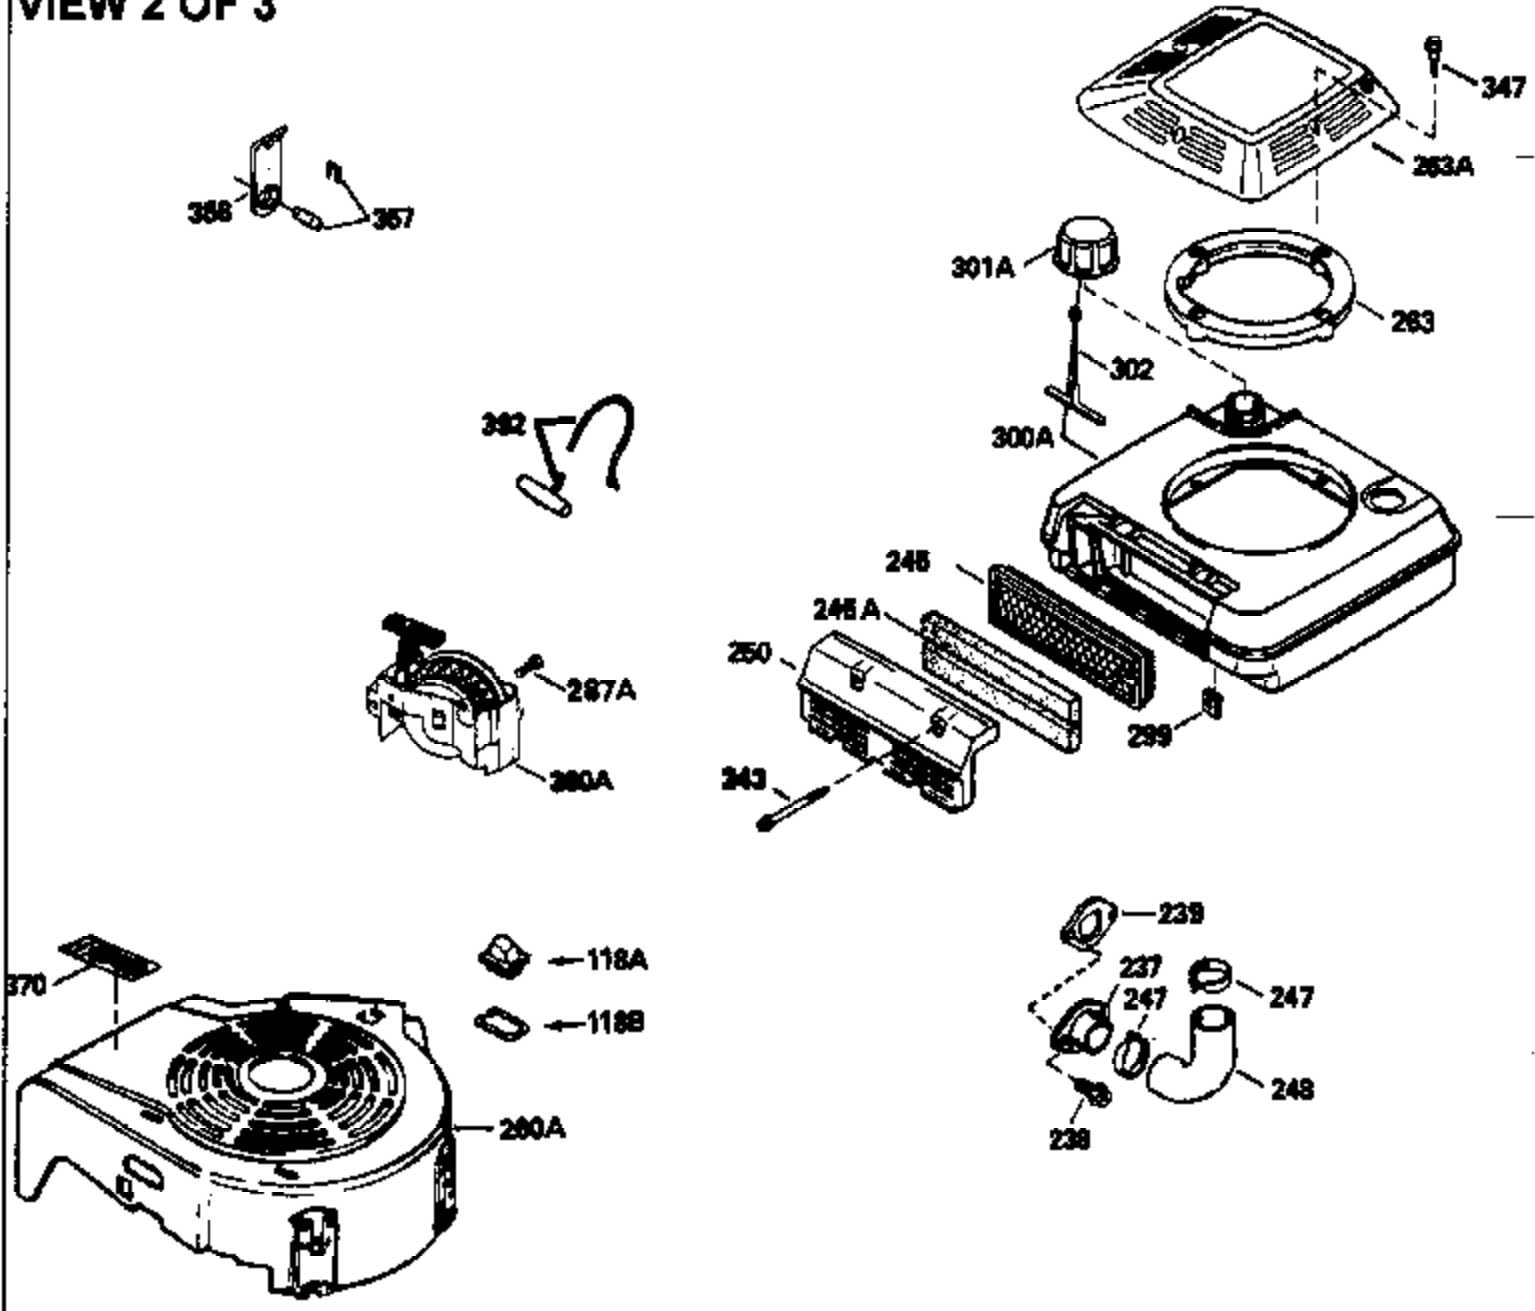

VIEW 2 OF 3

Ref #	Part Number	Qty	Description
55A	33536		Shaft, P.T.O.
118	730194		Rope Guide Kit (Use as required)
238	650806		Screw, 10-32 x 5/8"
239	34338		* Gasket, Air cleaner
246	34340		Element, Air cleaner
246E	35435		Filter, Pre-air (Use as required)
250	34341A		Cover, Air cleaner
260A	34489		Housing, Blower
286	590417		Screen, Starter cup
287A	650735		Screw, 10-24 x 3/8" (Use as required)
287A			Pop Rivet (3/16" Dia.) (Purchase locally)
370J	34870		Decal, Instruction (Optional)
370H	34387		Decal, Instruction (Optional)
425	730571		Starter Muff Kit (Incl.370J,426,427)(Opt.)
426	32203		Starter Air Cleaner (Optional)
427	32204		Starter Air Cleaner Bracket (Optional)
436	611006		Stator Plate Ass'y.(Incl.377,378,437, 442-448)
437	30551		Spring, Breaker box cover
438	610947		Cover, Dust
439	610955		Gasket, Stator cover
440	30992		Cam, Breaker
442	610385		Washer
443	610408		Nut, 8-32
444	29181		Breaker Fastening Screw & Washer
445	610593		Condenser Fastening Screw
446	33356		Terminal, Ground