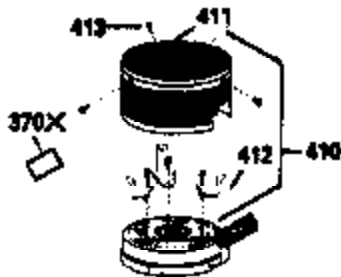

VIEW 3 OF 3

Ref #	Part Number	Qty	Description
19	31361		Spring, Extension
53	31745		Washer, Tang
55A	33536		Shaft, P.T.O.
56	33401		Gear, Worm, Right-hand helix
57	33537		Ring, Retaining
58	31744		Seal, Oil
59	31747		Washer, Flat
69	35261		* Gasket, Mounting flange
70A	33535B		Flange Ass'y (Incl. 58, 72,A, 73, 75 & 80)
87	650492		Screw, 1/4-20 x 2-1/4"
118	730194		Rope Guide Kit (Use as required)
182	6201		Screw, 1/4-28 x 7/8"
185	31384A		Pipe, Intake (Incl. 224)
186	34337		Link, Governor spring
206	610973		Terminal (Use as required)
209	30200		Screw, 10-24 x 9/16"
223	650451		Screw, 1/4-20 x 1"
238	650806		Screw, 10-32 x 5/8"
239	34338		* Gasket, Air cleaner
240	34339		Body, Air cleaner
246E	35435		Filter, Pre-air (Use as required)
246	34340		Element, Air cleaner
250	34341A		Cover, Air cleaner
274	26754A		* Gasket, Exhaust (Use as required)
275A	35603		Muffler (Incl. 277)
277A	30063		Screw, Torx T-30, 1/4-20 x 1/2" (Use as req.)
277	650795		Screw, 1/4-20 x 2-1/4" (Use as requir ed)
277	650774		Screw, 1/4-20 x 2-3/8" (Use as requir ed)
277	792005		Screw, 1/4-20 x 2-1/2" (Use as requir ed)
286	590417		Screen, Starter cup
361	650737		Screw, 1/4-20 x 1/2"
370J	34870		Decal, Instruction (Optional)
370H	34387		Decal, Instruction (Optional)
395	34454		Electric Starter Motor (12 Volt) (Refer to Division 5, Section D, page 18 or Fiche 8A, Grid G-11for breakdown)
410	730574		Debris Screen Kit(Incl.370H,411-413)(Opt.)
411	35596		Screen, Debris (Optional)
412	35597		Bracket, Debris screen (Optional)
413	650910		Screw, 8-32 x 1/4 (Optional)
415	730162		Muffler Adapter Kit(Incl.274,277)(Use as req)
425	730571		Starter Muff Kit (Incl.370J,426,427)(Opt.)
426	32203		Starter Air Cleaner (Optional)
427	32204		Starter Air Cleaner Bracket (Optional)
436	611006		Stator Plate Ass'y.(Incl.377,378,437, 442-448)
437	30551		Spring, Breaker box cover
438	610947		Cover, Dust
439	610955		Gasket, Stator cover
440	30992		Cam, Breaker
442	610385		Washer
443	610408		Nut, 8-32
444	29181		Breaker Fastening Screw & Washer
445	610593		Condenser Fastening Screw
446	33356		Terminal, Ground