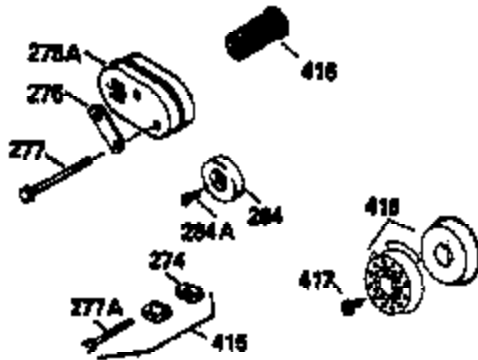

VIEW 3 OF 3

Ref #	Part Number	Qty	Description
19	31361		Spring, Extension
53	31745		Washer, Tang
55A	33536		Shaft, P.T.O.
56	33401		Gear, Worm, Right-hand helix
57	33537		Ring, Retaining
58	31744		Seal, Oil
59	31747		Washer, Flat
69	35261		* Gasket, Mounting flange
70A	33535B		Flange Ass'y (Incl. 58, 72,A, 73, 75 & 80)
87	650492		Screw, 1/4-20 x 2-1/4"
118	730194		Rope Guide Kit (Use as required)
182	6201		Screw, 1/4-28 x 7/8"
185	31384A		Pipe, Intake (Incl. 224)
186	34337		Link, Governor spring
206	610973		Terminal (Use as required)
209	30200		Screw, 10-24 x 9/16"
223	650451		Screw, 1/4-20 x 1"
238	650806		Screw, 10-32 x 5/8"
239	34338		* Gasket, Air cleaner
240	34339		Body, Air cleaner
246E	35435		Filter, Pre-air (Use as required)
246	34340		Element, Air cleaner
250	34341A		Cover, Air cleaner
274	26754A		* Gasket, Exhaust (Use as required)
275A	35603		Muffler (Incl. 277)
277A	30063		Screw, Torx T-30, 1/4-20 x 1/2" (Use as req.)
277	650795		Screw, 1/4-20 x 2-1/4" (Use as requir ed)
277	650774		Screw, 1/4-20 x 2-3/8" (Use as requir ed)
277	792005		Screw, 1/4-20 x 2-1/2" (Use as requir ed)
286	590417		Screen, Starter cup
361	650737		Screw, 1/4-20 x 1/2"
370J	34870		Decal, Instruction (Optional)
370H	34387		Decal, Instruction (Optional)
395	34454		Electric Starter Motor (12 Volt) (Refer to Division 5, Section D, page 18 or Fiche 8A, Grid G-11for breakdown)
410	730574		Debris Screen Kit(Incl.370H,411-413)(Opt.)
411	35596		Screen, Debris (Optional)
412	35597		Bracket, Debris screen (Optional)
413	650910		Screw, 8-32 x 1/4 (Optional)
415	730162		Muffler Adapter Kit(Incl.274,277)(Use as req)
425	730571		Starter Muff Kit (Incl.370J,426,427)(Opt.)
426	32203		Starter Air Cleaner (Optional)
427	32204		Starter Air Cleaner Bracket (Optional)
436	611006		Stator Plate Ass'y.(Incl.377,378,437, 442-448)
437	30551		Spring, Breaker box cover
438	610947		Cover, Dust
439	610955		Gasket, Stator cover
440	30992		Cam, Breaker
442	610385		Washer
443	610408		Nut, 8-32
444	29181		Breaker Fastening Screw & Washer
445	610593		Condenser Fastening Screw
446	33356		Terminal, Ground