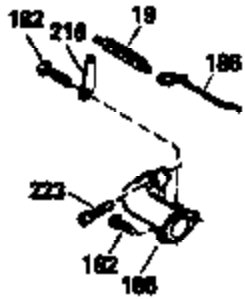

VIEW 3 OF 3

Ref #	Part Number	Qty	Description
19	31361		Spring, Extension
53	31745		Washer, Tang
55A	33536		Shaft, P.T.O.
56	33401		Gear, Worm, Right-hand helix
57	33537		Ring, Retaining
58	31744		Seal, Oil
59	31747		Washer, Flat
69	35261		* Gasket, Mounting flange
70A	33535B		Flange Ass'y (Incl. 58, 72,A, 73, 75 & 80)
87	650492		Screw, 1/4-20 x 2-1/4"
118	730194		Rope Guide Kit (Use as required)
182	6201		Screw, 1/4-28 x 7/8"
185	31384A		Pipe, Intake (Incl. 224)
186	34337		Link, Governor spring
206	610973		Terminal (Use as required)
209	30200		Screw, 10-24 x 9/16"
223	650451		Screw, 1/4-20 x 1"
238	650806		Screw, 10-32 x 5/8"
239	34338		* Gasket, Air cleaner
240	34339		Body, Air cleaner
246E	35435		Filter, Pre-air (Use as required)
246	34340		Element, Air cleaner
250	34341A		Cover, Air cleaner
274	26754A		* Gasket, Exhaust (Use as required)
275A	35603		Muffler (Incl. 277)
277A	30063		Screw, Torx T-30, 1/4-20 x 1/2" (Use as req.)
277	650795		Screw, 1/4-20 x 2-1/4" (Use as requir ed)
277	650774		Screw, 1/4-20 x 2-3/8" (Use as requir ed)
277	792005		Screw, 1/4-20 x 2-1/2" (Use as requir ed)
286	590417		Screen, Starter cup
361	650737		Screw, 1/4-20 x 1/2"
370J	34870		Decal, Instruction (Optional)
370H	34387		Decal, Instruction (Optional)
395	34454		Electric Starter Motor (12 Volt) (Refer to Division 5, Section D, page 18 or Fiche 8A, Grid G-11for breakdown)
410	730574		Debris Screen Kit(Incl.370H,411-413)(Opt.)
411	35596		Screen, Debris (Optional)
412	35597		Bracket, Debris screen (Optional)
413	650910		Screw, 8-32 x 1/4 (Optional)
415	730162		Muffler Adapter Kit(Incl.274,277)(Use as req)
425	730571		Starter Muff Kit (Incl.370J,426,427)(Opt.)
426	32203		Starter Air Cleaner (Optional)
427	32204		Starter Air Cleaner Bracket (Optional)
436	611006		Stator Plate Ass'y.(Incl.377,378,437, 442-448)
437	30551		Spring, Breaker box cover
438	610947		Cover, Dust
439	610955		Gasket, Stator cover
440	30992		Cam, Breaker
442	610385		Washer
443	610408		Nut, 8-32
444	29181		Breaker Fastening Screw & Washer
445	610593		Condenser Fastening Screw
446	33356		Terminal, Ground