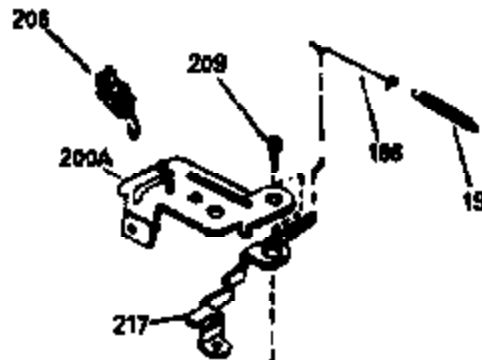

VIEW 3 OF 3

Ref #	Part Number	Qty	Description
19	31361		Spring, Extension
53	31745		Washer, Tang
55A	33536		Shaft, P.T.O.
56	33401		Gear, Worm, Right-hand helix
57	33537		Ring, Retaining
58	31744		Seal, Oil
59	31747		Washer, Flat
69	35261		* Gasket, Mounting flange
70A	33535B		Flange Ass'y (Incl. 58, 72,A, 73, 75 & 80)
87	650492		Screw, 1/4-20 x 2-1/4"
118	730194		Rope Guide Kit (Use as required)
182	6201		Screw, 1/4-28 x 7/8"
185	31384A		Pipe, Intake (Incl. 224)
186	34337		Link, Governor spring
206	610973		Terminal (Use as required)
209	30200		Screw, 10-24 x 9/16"
223	650451		Screw, 1/4-20 x 1"
238	650806		Screw, 10-32 x 5/8"
239	34338		* Gasket, Air cleaner
240	34339		Body, Air cleaner
246E	35435		Filter, Pre-air (Use as required)
246	34340		Element, Air cleaner
250	34341A		Cover, Air cleaner
274	26754A		* Gasket, Exhaust (Use as required)
275A	35603		Muffler (Incl. 277)
277A	30063		Screw, Torx T-30, 1/4-20 x 1/2" (Use as req.)
277	650795		Screw, 1/4-20 x 2-1/4" (Use as requir ed)
277	650774		Screw, 1/4-20 x 2-3/8" (Use as requir ed)
277	792005		Screw, 1/4-20 x 2-1/2" (Use as requir ed)
286	590417		Screen, Starter cup
361	650737		Screw, 1/4-20 x 1/2"
370J	34870		Decal, Instruction (Optional)
370H	34387		Decal, Instruction (Optional)
395	34454		Electric Starter Motor (12 Volt) (Refer to Division 5, Section D, page 18 or Fiche 8A, Grid G-11for breakdown)
410	730574		Debris Screen Kit(Incl.370H,411-413)(Opt.)
411	35596		Screen, Debris (Optional)
412	35597		Bracket, Debris screen (Optional)
413	650910		Screw, 8-32 x 1/4 (Optional)
415	730162		Muffler Adapter Kit(Incl.274,277)(Use as req)
425	730571		Starter Muff Kit (Incl.370J,426,427)(Opt.)
426	32203		Starter Air Cleaner (Optional)
427	32204		Starter Air Cleaner Bracket (Optional)
436	611006		Stator Plate Ass'y.(Incl.377,378,437, 442-448)
437	30551		Spring, Breaker box cover
438	610947		Cover, Dust
439	610955		Gasket, Stator cover
440	30992		Cam, Breaker
442	610385		Washer
443	610408		Nut, 8-32
444	29181		Breaker Fastening Screw & Washer
445	610593		Condenser Fastening Screw
446	33356		Terminal, Ground