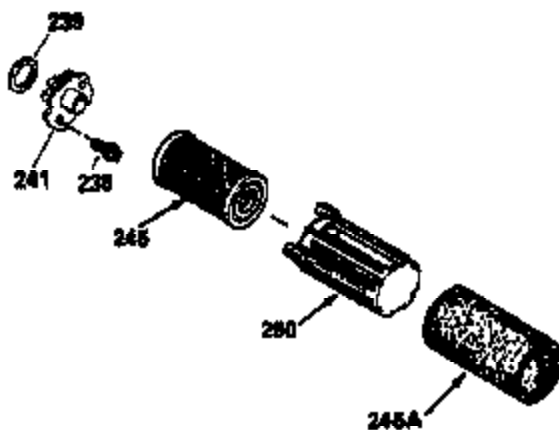

VIEW 3 OF 3

Ref #	Part Number	Qty	Description
19	31361		Spring, Extension
53	31745		Washer, Tang
55A	33536		Shaft, P.T.O.
56	33401		Gear, Worm, Right-hand helix
57	33537		Ring, Retaining
58	31744		Seal, Oil
59	31747		Washer, Flat
69	35261		* Gasket, Mounting flange
70A	33535B		Flange Ass'y (Incl. 58, 72,A, 73, 75 & 80)
87	650492		Screw, 1/4-20 x 2-1/4"
118	730194		Rope Guide Kit (Use as required)
182	6201		Screw, 1/4-28 x 7/8"
185	31384A		Pipe, Intake (Incl. 224)
186	34337		Link, Governor spring
206	610973		Terminal (Use as required)
209	30200		Screw, 10-24 x 9/16"
223	650451		Screw, 1/4-20 x 1"
238	650806		Screw, 10-32 x 5/8"
239	34338		* Gasket, Air cleaner
240	34339		Body, Air cleaner
246E	35435		Filter, Pre-air (Use as required)
246	34340		Element, Air cleaner
250	34341A		Cover, Air cleaner
274	26754A		* Gasket, Exhaust (Use as required)
275A	35603		Muffler (Incl. 277)
277A	30063		Screw, Torx T-30, 1/4-20 x 1/2" (Use as req.)
277	650795		Screw, 1/4-20 x 2-1/4" (Use as requir ed)
277	650774		Screw, 1/4-20 x 2-3/8" (Use as requir ed)
277	792005		Screw, 1/4-20 x 2-1/2" (Use as requir ed)
286	590417		Screen, Starter cup
361	650737		Screw, 1/4-20 x 1/2"
370J	34870		Decal, Instruction (Optional)
370H	34387		Decal, Instruction (Optional)
395	34454		Electric Starter Motor (12 Volt) (Refer to Division 5, Section D, page 18 or Fiche 8A, Grid G-11for breakdown)
410	730574		Debris Screen Kit(Incl.370H,411-413)(Opt.)
411	35596		Screen, Debris (Optional)
412	35597		Bracket, Debris screen (Optional)
413	650910		Screw, 8-32 x 1/4 (Optional)
415	730162		Muffler Adapter Kit(Incl.274,277)(Use as req)
425	730571		Starter Muff Kit (Incl.370J,426,427)(Opt.)
426	32203		Starter Air Cleaner (Optional)
427	32204		Starter Air Cleaner Bracket (Optional)
436	611006		Stator Plate Ass'y.(Incl.377,378,437, 442-448)
437	30551		Spring, Breaker box cover
438	610947		Cover, Dust
439	610955		Gasket, Stator cover
440	30992		Cam, Breaker
442	610385		Washer
443	610408		Nut, 8-32
444	29181		Breaker Fastening Screw & Washer
445	610593		Condenser Fastening Screw
446	33356		Terminal, Ground