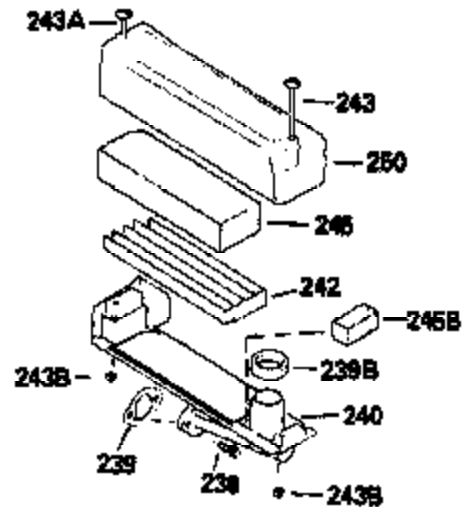

VIEW 3 OF 3

Ref #	Part Number	Qty	Description
19	31361		Spring, Extension
53	31745		Washer, Tang
55A	33536		Shaft, P.T.O.
56	33401		Gear, Worm, Right-hand helix
57	33537		Ring, Retaining
58	31744		Seal, Oil
59	31747		Washer, Flat
69	35261		* Gasket, Mounting flange
70A	33535B		Flange Ass'y (Incl. 58, 72,A, 73, 75 & 80)
87	650492		Screw, 1/4-20 x 2-1/4"
118	730194		Rope Guide Kit (Use as required)
182	6201		Screw, 1/4-28 x 7/8"
185	31384A		Pipe, Intake (Incl. 224)
186	34337		Link, Governor spring
206	610973		Terminal (Use as required)
209	30200		Screw, 10-24 x 9/16"
223	650451		Screw, 1/4-20 x 1"
238	650806		Screw, 10-32 x 5/8"
239	34338		* Gasket, Air cleaner
240	34339		Body, Air cleaner
246E	35435		Filter, Pre-air (Use as required)
246	34340		Element, Air cleaner
250	34341A		Cover, Air cleaner
274	26754A		* Gasket, Exhaust (Use as required)
275A	35603		Muffler (Incl. 277)
277A	30063		Screw, Torx T-30, 1/4-20 x 1/2" (Use as req.)
277	650795		Screw, 1/4-20 x 2-1/4" (Use as requir ed)
277	650774		Screw, 1/4-20 x 2-3/8" (Use as requir ed)
277	792005		Screw, 1/4-20 x 2-1/2" (Use as requir ed)
286	590417		Screen, Starter cup
361	650737		Screw, 1/4-20 x 1/2"
370J	34870		Decal, Instruction (Optional)
370H	34387		Decal, Instruction (Optional)
395	34454		Electric Starter Motor (12 Volt) (Refer to Division 5, Section D, page 18 or Fiche 8A, Grid G-11for breakdown)
410	730574		Debris Screen Kit(Incl.370H,411-413)(Opt.)
411	35596		Screen, Debris (Optional)
412	35597		Bracket, Debris screen (Optional)
413	650910		Screw, 8-32 x 1/4 (Optional)
415	730162		Muffler Adapter Kit(Incl.274,277)(Use as req)
425	730571		Starter Muff Kit (Incl.370J,426,427)(Opt.)
426	32203		Starter Air Cleaner (Optional)
427	32204		Starter Air Cleaner Bracket (Optional)
436	611006		Stator Plate Ass'y.(Incl.377,378,437, 442-448)
437	30551		Spring, Breaker box cover
438	610947		Cover, Dust
439	610955		Gasket, Stator cover
440	30992		Cam, Breaker
442	610385		Washer
443	610408		Nut, 8-32
444	29181		Breaker Fastening Screw & Washer
445	610593		Condenser Fastening Screw
446	33356		Terminal, Ground