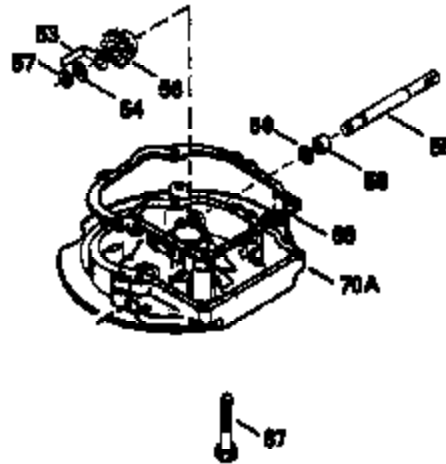

VIEW 3 OF 3

Ref #	Part Number	Qty	Description
19	31361		Spring, Extension
53	31745		Washer, Tang
55A	33536		Shaft, P.T.O.
56	33401		Gear, Worm, Right-hand helix
57	33537		Ring, Retaining
58	31744		Seal, Oil
59	31747		Washer, Flat
69	35261		* Gasket, Mounting flange
70A	33535B		Flange Ass'y (Incl. 58, 72,A, 73, 75 & 80)
87	650492		Screw, 1/4-20 x 2-1/4"
118	730194		Rope Guide Kit (Use as required)
182	6201		Screw, 1/4-28 x 7/8"
185	31384A		Pipe, Intake (Incl. 224)
186	34337		Link, Governor spring
206	610973		Terminal (Use as required)
209	30200		Screw, 10-24 x 9/16"
223	650451		Screw, 1/4-20 x 1"
238	650806		Screw, 10-32 x 5/8"
239	34338		* Gasket, Air cleaner
240	34339		Body, Air cleaner
246E	35435		Filter, Pre-air (Use as required)
246	34340		Element, Air cleaner
250	34341A		Cover, Air cleaner
274	26754A		* Gasket, Exhaust (Use as required)
275A	35603		Muffler (Incl. 277)
277A	30063		Screw, Torx T-30, 1/4-20 x 1/2" (Use as req.)
277	650795		Screw, 1/4-20 x 2-1/4" (Use as requir ed)
277	650774		Screw, 1/4-20 x 2-3/8" (Use as requir ed)
277	792005		Screw, 1/4-20 x 2-1/2" (Use as requir ed)
286	590417		Screen, Starter cup
361	650737		Screw, 1/4-20 x 1/2"
370J	34870		Decal, Instruction (Optional)
370H	34387		Decal, Instruction (Optional)
395	34454		Electric Starter Motor (12 Volt) (Refer to Division 5, Section D, page 18 or Fiche 8A, Grid G-11for breakdown)
410	730574		Debris Screen Kit(Incl.370H,411-413)(Opt.)
411	35596		Screen, Debris (Optional)
412	35597		Bracket, Debris screen (Optional)
413	650910		Screw, 8-32 x 1/4 (Optional)
415	730162		Muffler Adapter Kit(Incl.274,277)(Use as req)
425	730571		Starter Muff Kit (Incl.370J,426,427)(Opt.)
426	32203		Starter Air Cleaner (Optional)
427	32204		Starter Air Cleaner Bracket (Optional)
436	611006		Stator Plate Ass'y.(Incl.377,378,437, 442-448)
437	30551		Spring, Breaker box cover
438	610947		Cover, Dust
439	610955		Gasket, Stator cover
440	30992		Cam, Breaker
442	610385		Washer
443	610408		Nut, 8-32
444	29181		Breaker Fastening Screw & Washer
445	610593		Condenser Fastening Screw
446	33356		Terminal, Ground