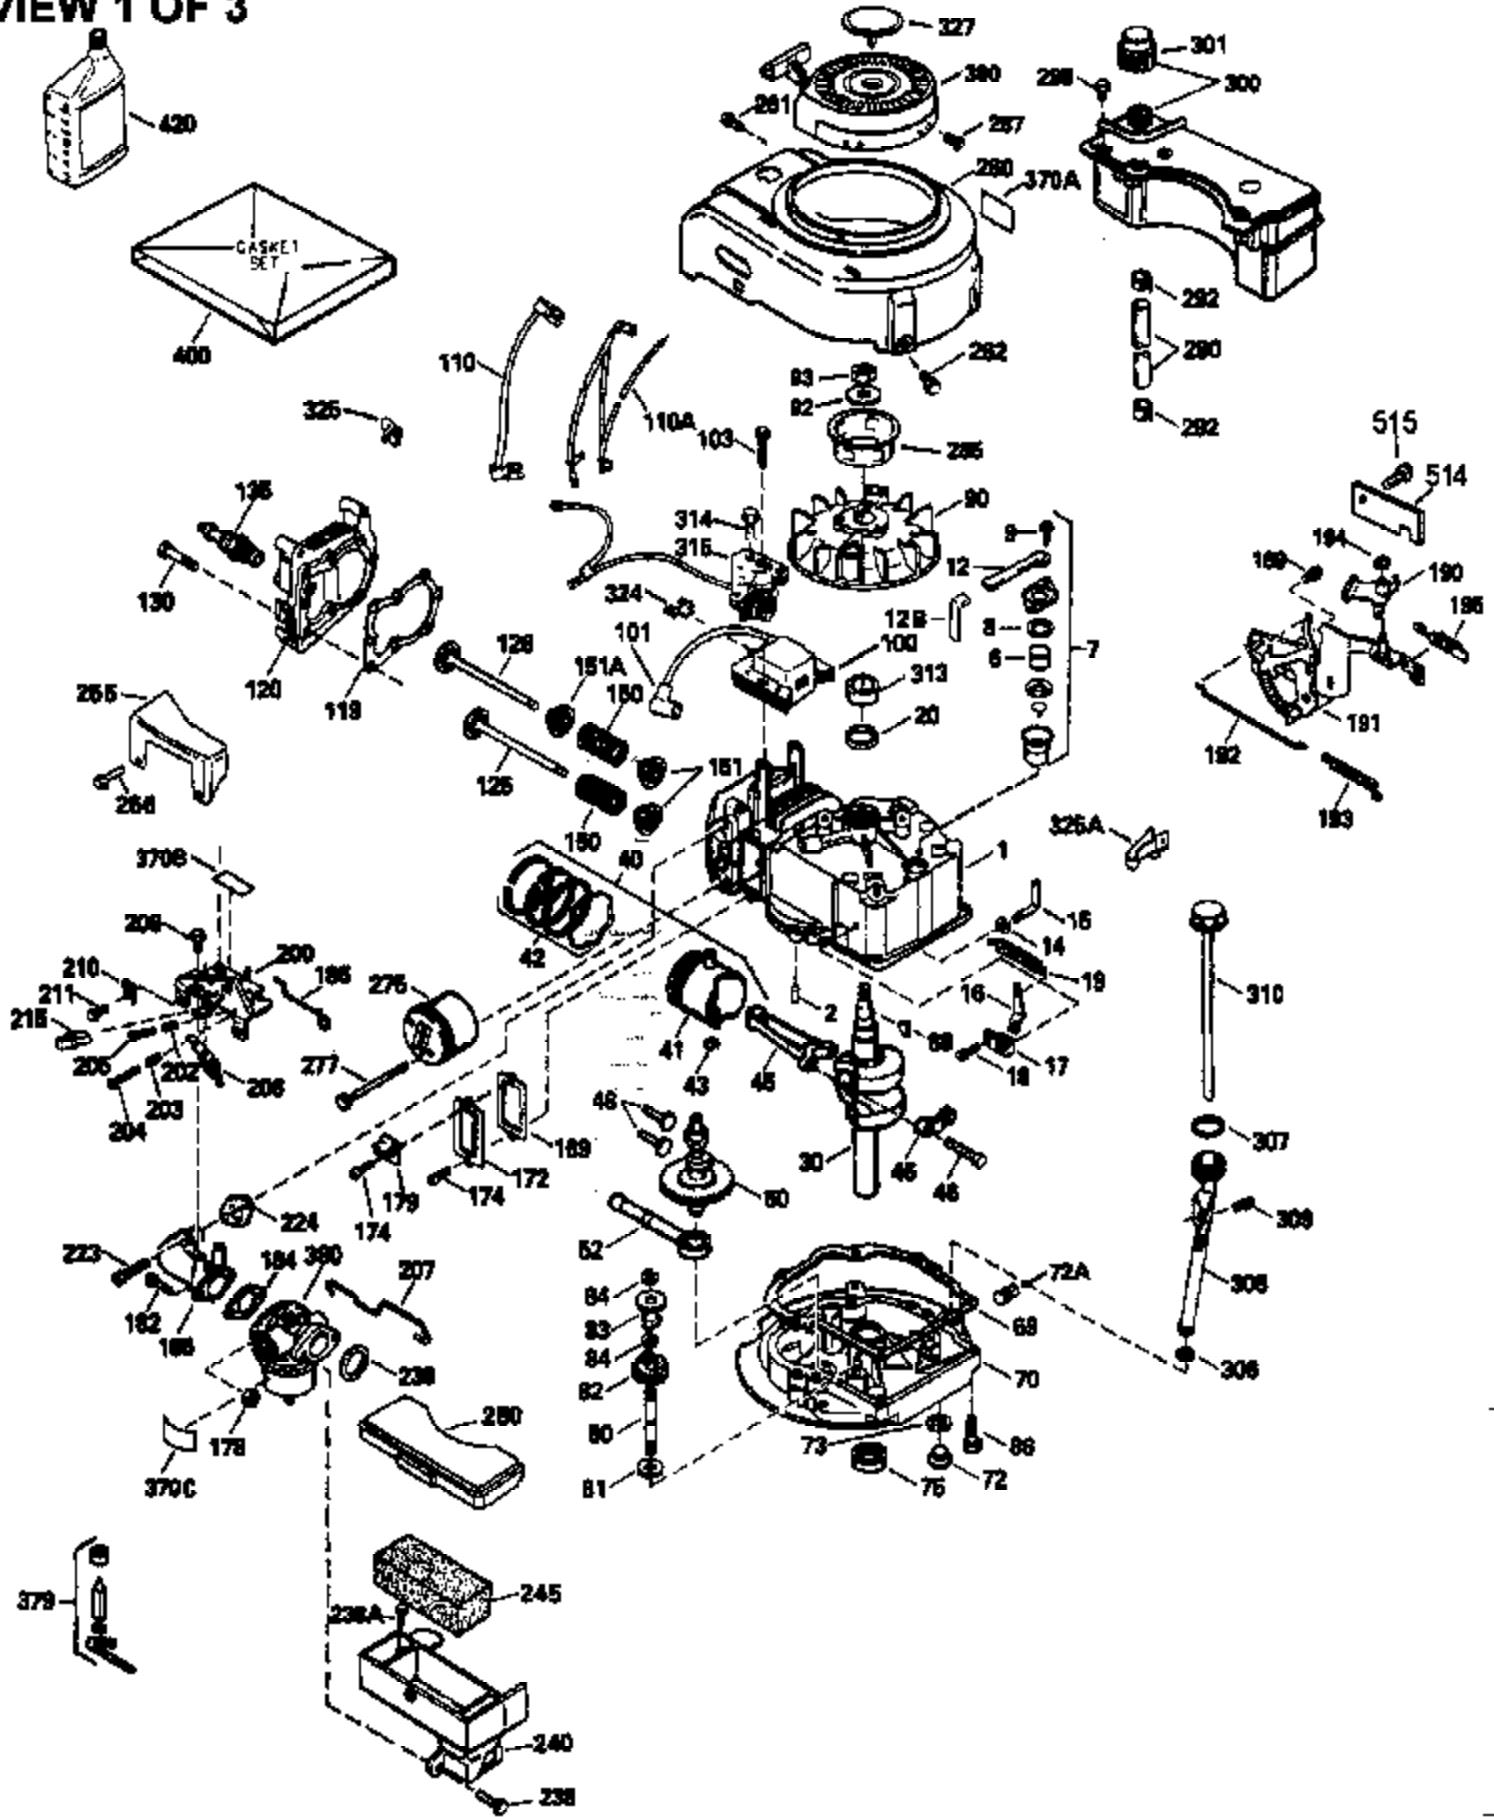

VIEW 1 OF 3

Ref #	Part Number	Qty	Description
1	33968B		Cylinder (Incl. 2 & 20) (2-13/16")
2	26727		Pin, Dowel
6	33734		Element, Breather
7	34214A		Breather Ass'y. (Incl. 6, 8, 9, 12 , & 12A)
8	33735		* Gasket, Breather
9	30200		Screw, 10-24 x 9/16"
12	33886		Tube, Breather
14	28277		Washer, Flat
15	31513		Rod, Governor
16	31383A		Lever, Governor
17	31335		Clamp, Governor lever
18	650548		Screw, 8-32 x 5/16"
19	31361		Spring, Extension
20	32600		Seal, Oil
30	34490B		Crankshaft
40	34535		Piston, Pin & Ring Set (Std.) (2-13/16")
40	34536		Piston, Pin & Ring Set (.010" OS)
40	34537		Piston, Pin & Ring Set (.020" OS)
41	33562B		Piston & Pin Ass'y.(Incl. 43)(Std.)(2 -13/16")
41	33563B		Piston & Pin Ass'y. (Incl. 43) (.010" OS)
41	33564B		Piston & Pin Ass'y. (Incl. 43) (.020" OS)
42	33567		Ring Set (Std.) (2-13/16" Bore)
42	33568		Ring Set (.010" OS)
42	33569		Ring Set (.020" OS)
43	20381		Ring, Piston pin retaining
45	32875		Rod Assy., Connecting (Incl. 46)
46	32610A		Bolt, Connecting rod
48	27241		Lifter, Valve
50	33533		Camshaft (MCR)
52	29914		Oil Pump Assy.
55A	33536		Shaft, P.T.O.
69	35261		* Gasket, Mounting flange
72	30572		Plug, Oil drain (Incl. 73)
73	28833		* Drain Plug Gasket (Not req. W/plastic plug)
75	26208		Seal, Oil
80	30574		Shaft, Governor
81	30590A		Washer, Flat
82	30591		Gear Assy., Governor (Incl. 81)
83	30588A		Spool, Governor
84	29193		Ring, Retaining
86	650488		Screw, 1/4-20 x 1-1/4"
89	611004		Flywheel Key
90	611046A		Flywheel
92	650815		Washer, Belleville
93	650816		Nut, Flywheel
100	34443A		Solid State Ignition
100	730207		Magneto-to-Solid State Conv. Kit (Includes solid state module, solid state flywheel key, and instructions.) (Use as required on external ignition engines only.)
101	610118		Cover, Spark plug (Use as required)
103	650814		Screw, Torx T-15, 10-24 x 1"
110	34231		Ground Wire
118	730194		Rope Guide Kit (Use as required)
119	33554A		* Gasket, Head
120	34342		Head, Cylinder
125	29314B		Intake Valve (Std.) (Incl. 151) (Conventional Ports)
125	29315C		Intake Valve (1/32" OS) (Incl. 151) (Conventional Ports)