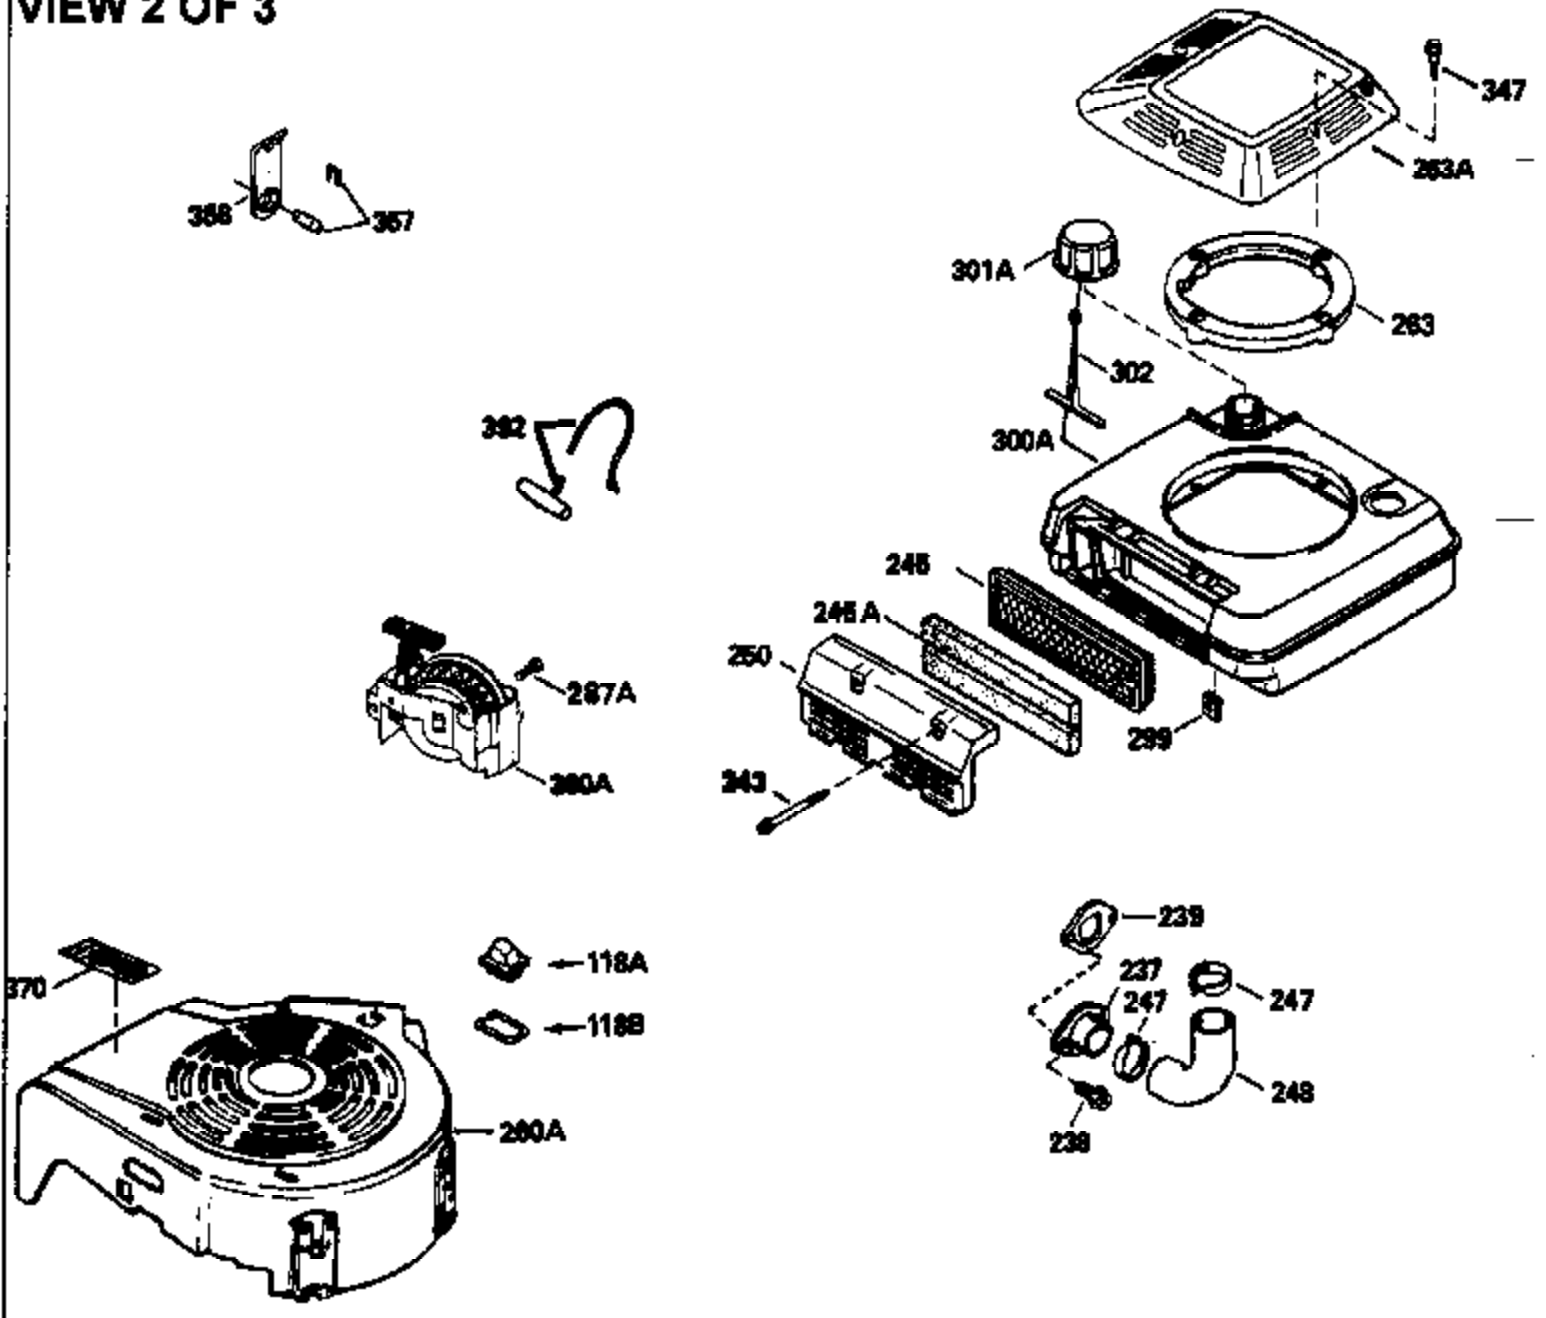

VIEW 2 OF 3

Ref #	Part Number	Qty	Description
55A	33536		Shaft, P.T.O.
118	730194		Rope Guide Kit (Use as required)
238	650806		Screw, 10-32 x 5/8"
239	34338		* Gasket, Air cleaner
246	34340		Element, Air cleaner
246E	35435		Filter, Pre-air (Use as required)
250	34341A		Cover, Air cleaner
287A	650735		Screw, 10-24 x 3/8" (Use as required)
287A			Pop Rivet (3/16" Dia.) (Purchase locally)
300A	34476		Fuel Tank (Incl. 292 & 301)
313A	33876		Gasket, Stator
326	34113		Plug, Screen
370H	34387		Decal, Instruction (Optional)
370J	34870		Decal, Instruction (Optional)
390A	590531		Side Mount Rewind Starter (Refer to Division 5, Section C, page 32 or Fiche 8A, Grid G-3 for breakdown)
425	730571		Starter Muff Kit (Incl.370J,426,427)(Opt.)
426	32203		Starter Air Cleaner (Optional)
427	32204		Starter Air Cleaner Bracket (Optional)
436	611006		Stator Plate Ass'y.(Incl.377,378,437, 442-448)
437	30551		Spring, Breaker box cover
438	610947		Cover, Dust
439	610955		Gasket, Stator cover
440	30992		Cam, Breaker
442	610385		Washer
443	610408		Nut, 8-32
444	29181		Breaker Fastening Screw & Washer
445	610593		Condenser Fastening Screw
446	33356		Terminal, Ground