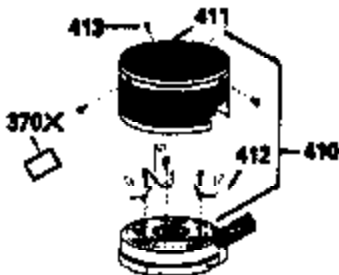

VIEW 3 OF 3

Ref #	Part Number	Qty	Description
19	31361		Spring, Extension
53	31745		Washer, Tang
55A	33536		Shaft, P.T.O.
56	33401		Gear, Worm, Right-hand helix
57	33537		Ring, Retaining
58	31744		Seal, Oil
59	31747		Washer, Flat
69	35261		* Gasket, Mounting flange
70A	33535B		Flange Ass'y (Incl. 58, 72,A, 73, 75 & 80)
87	650492		Screw, 1/4-20 x 2-1/4"
118	730194		Rope Guide Kit (Use as required)
182	6201		Screw, 1/4-28 x 7/8"
185	31384A		Pipe, Intake (Incl. 224)
186	34337		Link, Governor spring
206	610973		Terminal (Use as required)
209	30200		Screw, 10-24 x 9/16"
223	650451		Screw, 1/4-20 x 1"
238	650806		Screw, 10-32 x 5/8"
239	34338		* Gasket, Air cleaner
240	34339		Body, Air cleaner
246E	35435		Filter, Pre-air (Use as required)
246	34340		Element, Air cleaner
250	34341A		Cover, Air cleaner
274	26754A		* Gasket, Exhaust (Use as required)
275A	35603		Muffler (Incl. 277)
277A	30063		Screw, Torx T-30, 1/4-20 x 1/2" (Use as req.)
277	650795		Screw, 1/4-20 x 2-1/4" (Use as requir ed)
277	650774		Screw, 1/4-20 x 2-3/8" (Use as requir ed)
277	792005		Screw, 1/4-20 x 2-1/2" (Use as requir ed)
326	34113		Plug, Screen
370H	34387		Decal, Instruction (Optional)
370J	34870		Decal, Instruction (Optional)
390A	590531		Side Mount Rewind Starter (Refer to Division 5, Section C, page 32 or Fiche 8A, Grid G-3 for breakdown)
410	730574		Debris Screen Kit(Incl.370H,411-413)(Opt.)
411	35596		Screen, Debris (Optional)
412	35597		Bracket, Debris screen (Optional)
413	650910		Screw, 8-32 x 1/4 (Optional)
415	730162		Muffler Adapter Kit(Incl.274,277)(Use as req)
425	730571		Starter Muff Kit (Incl.370J,426,427)(Opt.)
426	32203		Starter Air Cleaner (Optional)
427	32204		Starter Air Cleaner Bracket (Optional)
436	611006		Stator Plate Ass'y.(Incl.377,378,437, 442-448)
437	30551		Spring, Breaker box cover
438	610947		Cover, Dust
439	610955		Gasket, Stator cover
440	30992		Cam, Breaker
442	610385		Washer
443	610408		Nut, 8-32
444	29181		Breaker Fastening Screw & Washer
445	610593		Condenser Fastening Screw
446	33356		Terminal, Ground