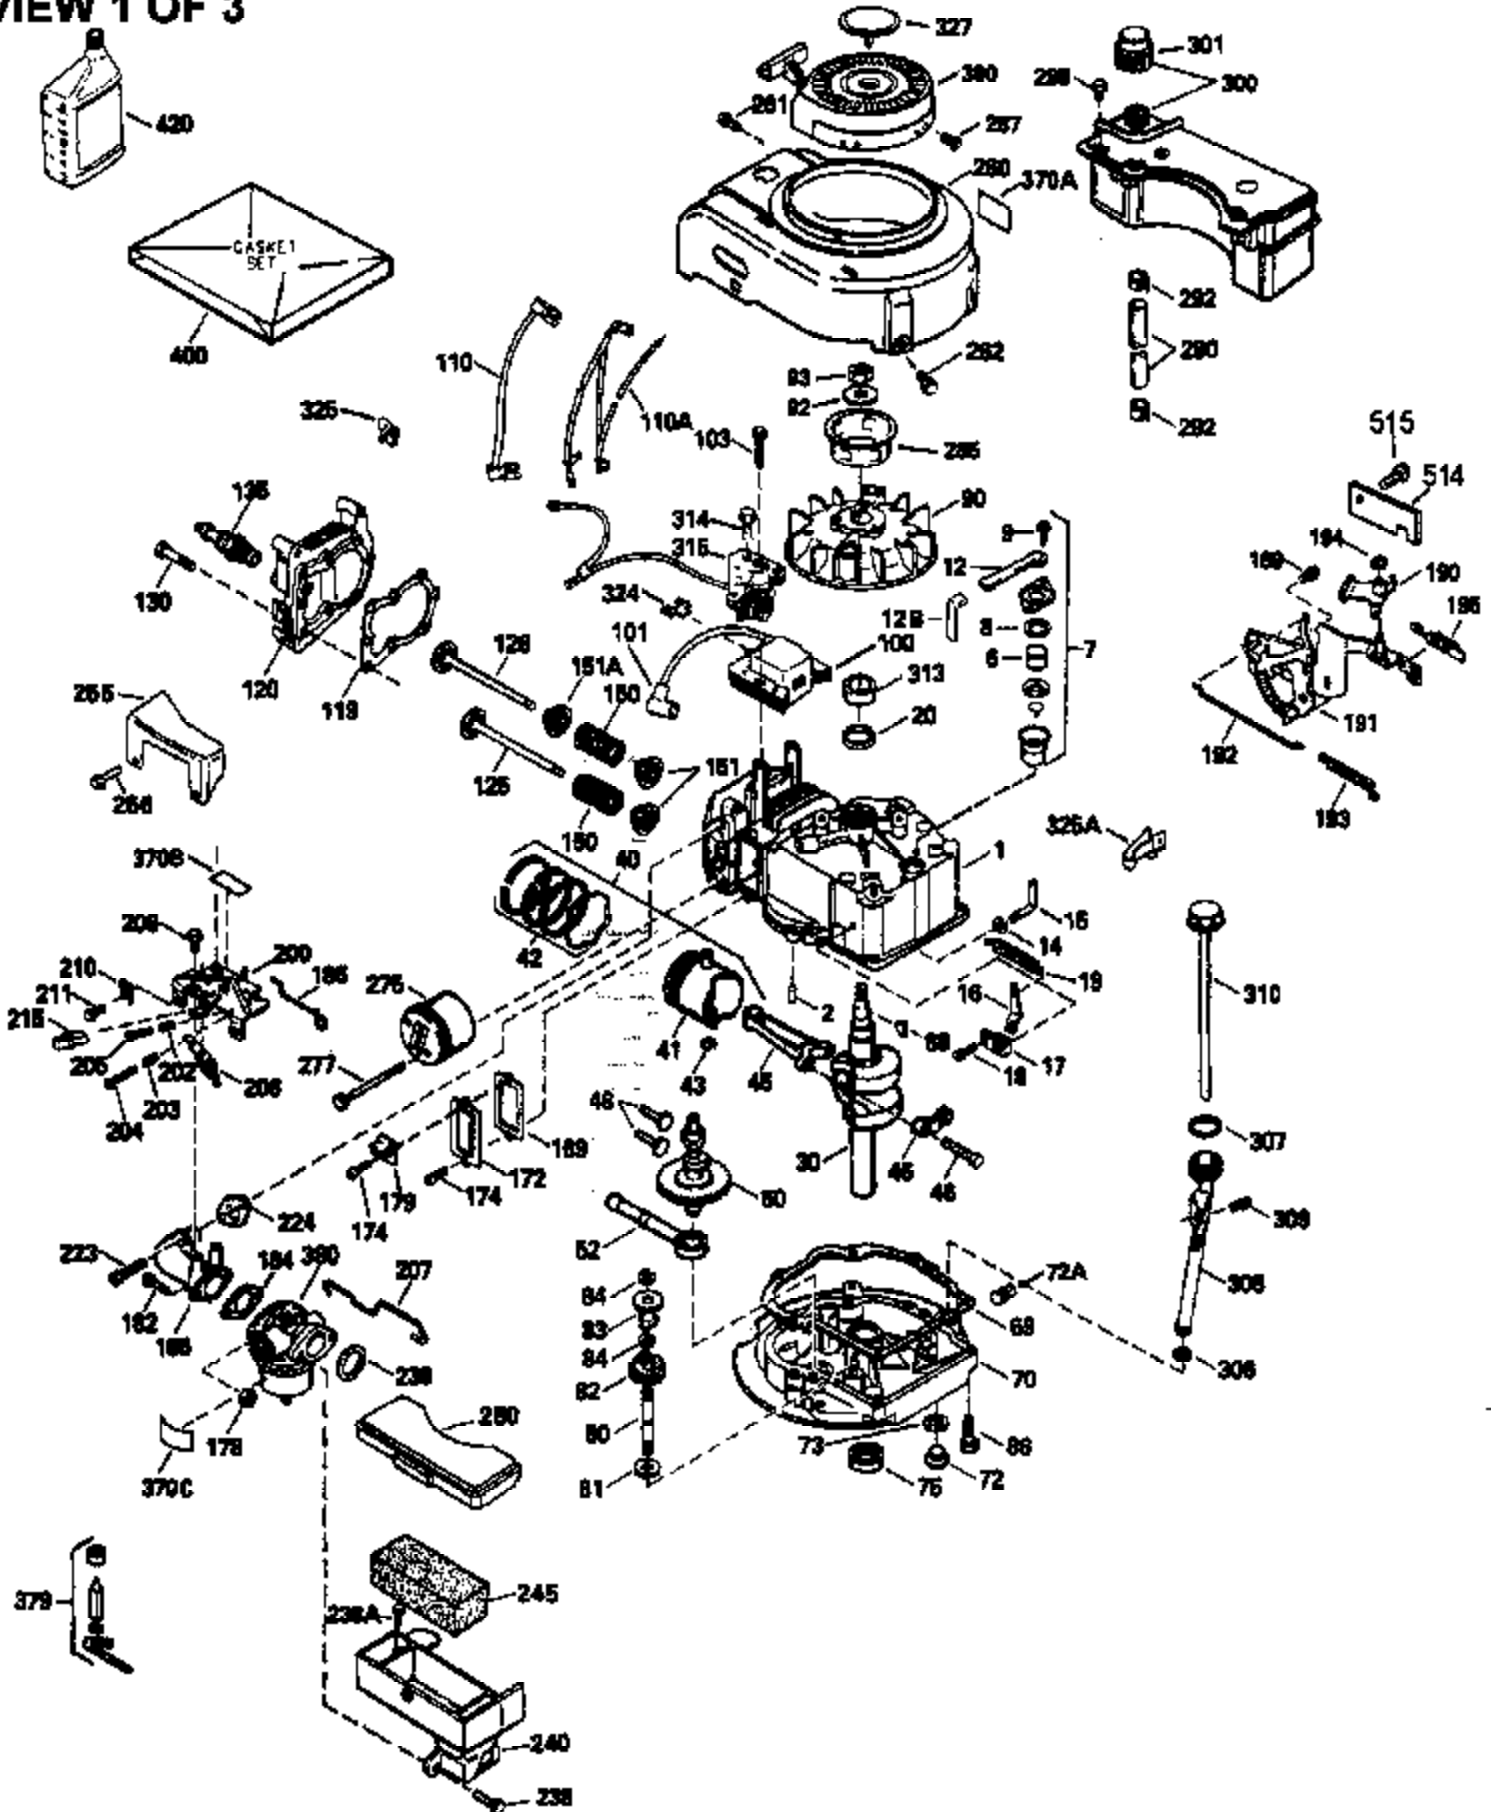

VIEW 1 OF 3

Ref #	Part Number	Qty	Description
1	33968B		Cylinder (Incl. 2 & 20) (2-13/16")
2	26727		Pin, Dowel
6	33734		Element, Breather
7	34214A		Breather Ass'y. (Incl. 6, 8, 9, 12 , & 12A)
8	33735		* Gasket, Breather
9	30200		Screw, 10-24 x 9/16"
12	33886		Tube, Breather
14	28277		Washer, Flat
15	31513		Rod, Governor
16	31383A		Lever, Governor
17	31335		Clamp, Governor lever
18	650548		Screw, 8-32 x 5/16"
19	31361		Spring, Extension
20	32600		Seal, Oil
30	34490B		Crankshaft
40	34535		Piston, Pin & Ring Set (Std.) (2-13/16")
40	34536		Piston, Pin & Ring Set (.010" OS)
40	34537		Piston, Pin & Ring Set (.020" OS)
41	33562B		Piston & Pin Ass'y.(Incl. 43)(Std.)(2 -13/16")
41	33563B		Piston & Pin Ass'y. (Incl. 43) (.010" OS)
41	33564B		Piston & Pin Ass'y. (Incl. 43) (.020" OS)
42	33567		Ring Set (Std.) (2-13/16" Bore)
42	33568		Ring Set (.010" OS)
42	33569		Ring Set (.020" OS)
43	20381		Ring, Piston pin retaining
45	32875		Rod Assy., Connecting (Incl. 46)
46	32610A		Bolt, Connecting rod
48	27241		Lifter, Valve
50	33533		Camshaft (MCR)
52	29914		Oil Pump Assy.
55A	33536		Shaft, P.T.O.
69	35261		* Gasket, Mounting flange
72	30572		Plug, Oil drain (Incl. 73)
73	28833		* Drain Plug Gasket (Not req. W/plastic plug)
75	26208		Seal, Oil
80	30574		Shaft, Governor
81	30590A		Washer, Flat
82	30591		Gear Assy., Governor (Incl. 81)
83	30588A		Spool, Governor
84	29193		Ring, Retaining
86	650488		Screw, 1/4-20 x 1-1/4"
89	611004		Flywheel Key
90	611046A		Flywheel
92	650815		Washer, Belleville
93	650816		Nut, Flywheel
100	34443A		Solid State Ignition
100	730207		Magneto-to-Solid State Conv. Kit (Includes solid state module, solid state flywheel key, and instructions.) (Use as required on external ignition engines only.)
101	610118		Cover, Spark plug (Use as required)
103	650814		Screw, Torx T-15, 10-24 x 1"
110	34231		Ground Wire
118	730194		Rope Guide Kit (Use as required)
119	33554A		* Gasket, Head
120	34342		Head, Cylinder
125	29314B		Intake Valve (Std.) (Incl. 151) (Conventional Ports)
125	29315C		Intake Valve (1/32" OS) (Incl. 151) (Conventional Ports)