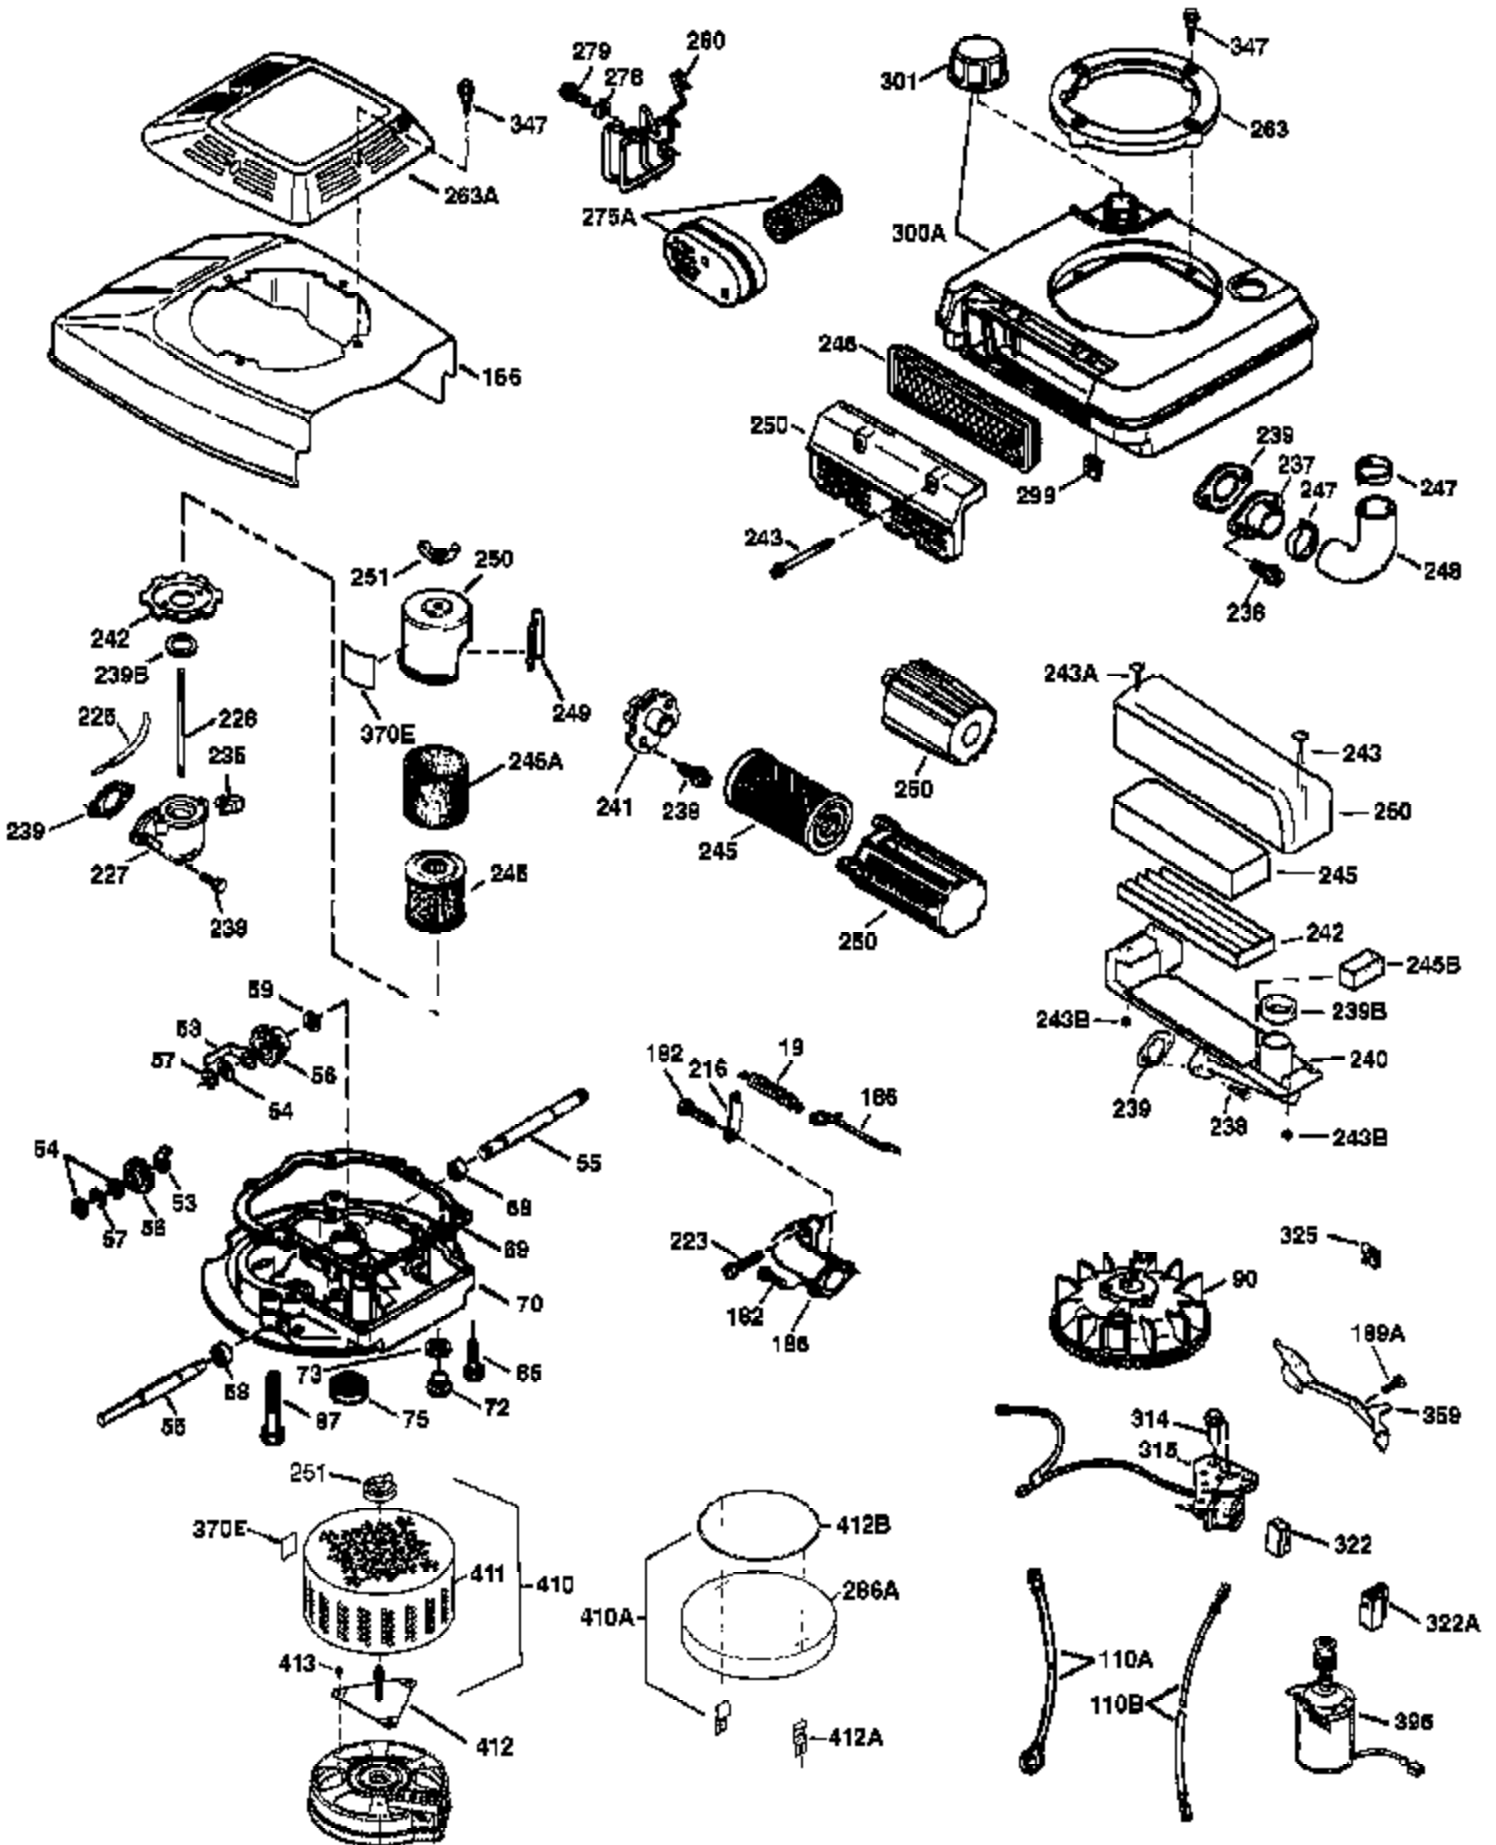

Ref #	Part Number	Qty	Description
172	32755	1	Valve Cover
174	30200	2	Screw, 10-24 x 9/16"
178	29752	2	Nut & Lock Washer, 1/4-28
182	6201	2	Screw, 1/4-28 x 7/8"
184	26756	1	* Carburetor To Intake Pipe
185	36544	1	Intake Pipe
186	34337	1	Governor Link
189	650839	2	Screw, 1/4-20 x 3/8"
191	36559	1	S.E. Brake Bracket (Incl. 195)
195	610973	1	Terminal
200	35727	1	Control Bracket (Incl. 202 thru 205)
202	36482	1	Compression Spring
203	31342	1	Compression Spring
204	650549	1	Screw, 5-40 x 7/16"
205	650777	1	Screw, 6-32 x 21/32"
207	34336	1	Throttle Link
209	30200	2	Screw, 10-24 x 9/16"
215	35511	1	Control Knob
223	650451	2	Screw, 1/4-20 x 1"
224	34690A	1	* Intake Pipe Gasket
238	650932	2	Screw, 10-32 x 49/64"
250	35065	1	Air Cleaner Cover
260	35826	1	Blower Housing
261	30200	2	Screw, 10-24 x 9/16"
262	650831	2	Screw, 1/4-20 x 1/2"
275	36473	1	Muffler (Incl. 277)
277	650988	2	Screw, 1/4-20 x 2-5/16"
285	35000A	1	Starter Cup
287	650926	2	Screw, 8-32 x 21/64"
290	34357	1	Fuel Line
292	26460	2	Fuel Line Clamp
300	35586	1	Fuel Tank (Incl. 292 & 301)
301	36246	1	Fuel Cap
305	35819A	1	Oil Fill Tube
306	34265	1	* "O"-Ring
307	35499	1	"O"-Ring
309	651014	1	Screw, 10-32 x 7/16"
310	35822	1	Dipstick
313	34080	1	Spacer
370A	36261	1	Lubrication Decal
370B	35167	1	Control Decal
370C	36861	1	Primer Decal
380	632670	1	Carburetor (Incl. 184)
390	590702	1	Rewind Starter (NOTE: This engine could have been built with 590739 starter. Refer to the design of the rope pulley strength ribs for part identification. Individual starter parts do not interchange.)
400	36481	1	* Gasket Set (Incl. items marked PK in notes) Incl. part #'s 26756 (1), 27234A (1), 33735 (1), 34265 (1), 34338 (1), 34690A (1), 35261 (1), 36477 (1)
416	36085	1	Spark Arrestor Kit (Incl. 417)(Optional)
417	650760	1	Screw, 8-32 x 3/8" (Optional)