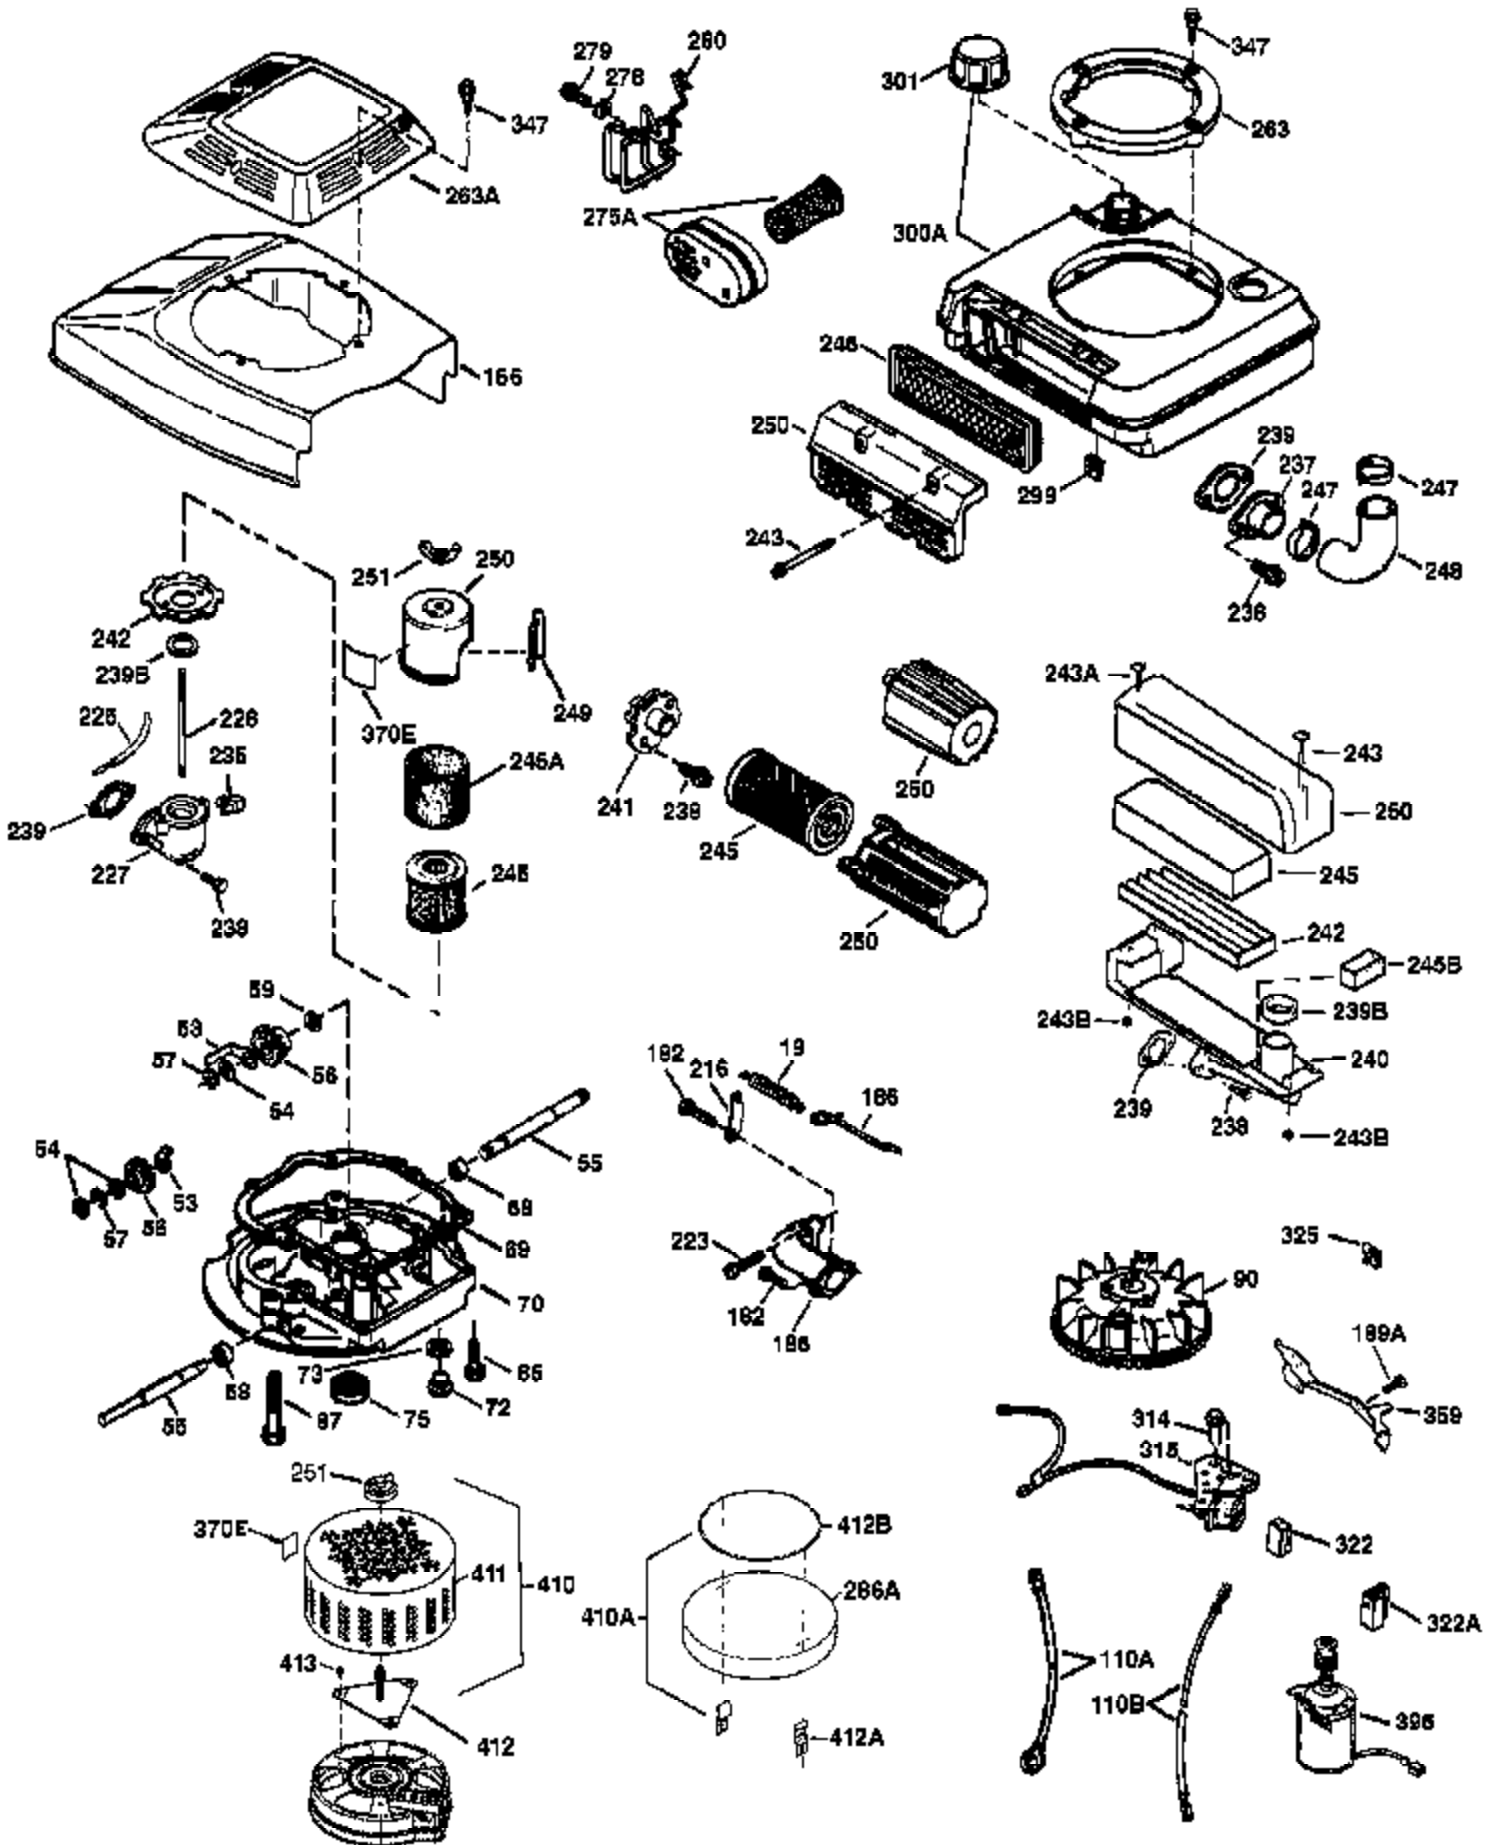

Ref #	Part Number	Qty	Description
178	29752	2	Nut & Lock Washer, 1/4-28
182	6201	2	Screw, 1/4-28 x 7/8"
184	26756	1	* Carburetor To Intake Pipe Gasket
185	36544	1	Intake Pipe
186	36255	1	Governor Link
189	650839	2	Screw, 1/4-20 x 3/8"
191	36559	1	S.E. Brake Bracket (Incl. 195)
195	610973	1	Terminal
200	35999	1	Control Bracket
207	36200	1	Throttle Link
209	30200	2	Screw, 10-24 x 9/16"
223	650451	2	Screw, 1/4-20 x 1"
224	34690A	1	* Intake Pipe Gasket
238	650806	2	Screw, 10-32 x 5/8"
240	36743	1	Air Cleaner Body
250	36744	1	Air Cleaner Cover
260	36756	1	Blower Housing
261	30200	2	Screw, 10-24 x 9/16"
262	650831	2	Screw, 1/4-20 x 1/2"
275	36491	1	Muffler (Incl. 277)
277	650988	2	Screw, 1/4-20 x 2-5/16"
284A	650760	1	Screw, 8-32 x 3/8" (Optional)
284	36663	1	Muffler Deflector (Incl. 284A)(Option al)
285	35000A	1	Starter Cup
287	650926	2	Screw, 8-32 x 21/64"
290	34357	1	Fuel Line
292	26460	2	Fuel Line Clamp
298	28763	3	Screw, 10-32 x 35/64"
300	36757	1	Fuel Tank (Incl. 292 & 301)
301	36246	1	Fuel Cap
305	35577	1	Oil Fill Tube
306	36832	1	* "O" Ring
307	35499	1	"O"-Ring
309	650562	1	Screw, 10-32 x 1/2"
310	35578	1	Dipstick
313	34080	1	Spacer
370A	36261	1	Lubrication Decal
370D	35977	1	Caution Decal
370K	36695	1	Starter Decal
380	632742	1	Carburetor (Incl. 184)
390	590694	1	Rewind Starter (NOTE: This engine could have been built with 590737 starter).
400	36481	1	* Gasket Set (Incl. items marked PK in notes). Incl. Part #'s 26756 (1), 27234A (1), 33735 (1), 36832 (1), 34338 (1), 34690A (1), 35261 (1), 36477 (1)
416	36085	1	Spark Arrestor Kit (Incl. 417)(Option al)
417	650760	1	Screw, 8-32 x 3/8" (Optional)
420	730225	1	SAE 30 4-Cycle Engine Oil (Quart)