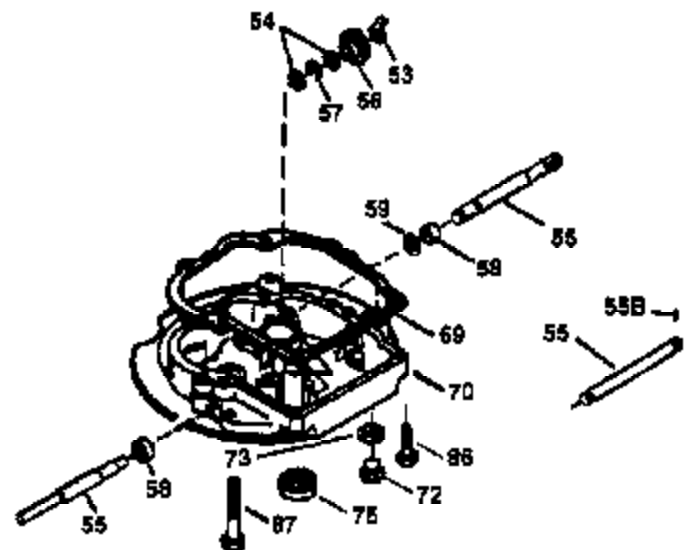

ILLUSTRATION SHOWS TYPICAL PARTS ONLY. ORDER BY PART NUMBER. PARTS NOT LISTED ARE SUPPLIED BY OEM.

VIEW 2 OF 3

Ref #	Part Number	Qty	Description
12A	36558	1	Breather Cover & Tube
19	35998	1	Extension Spring
69	35261	1	* Mounting Flange Gasket
70	34311D	1	Mounting Flange (Incl. 72 thru 83)
72	36083	1	Oil Drain Plug
75	27897	1	Oil Seal
86	650488	6	Screw, 1/4-20 x 1-1/4"
182	6201	2	Screw, 1/4-28 x 7/8"
185	36544	1	Intake Pipe
186	36255	1	Governor Link
223	650451	2	Screw, 1/4-20 x 1"
238	650806	2	Screw, 10-32 x 5/8"
239	34338	1	* Air Cleaner Gasket
245	36745	1	Air Cleaner Filter
250	36744	1	Air Cleaner Cover
263A	36758	1	Starter Grill
287	650926	2	Screw, 8-32 x 21/64"
298	28763	3	Screw, 10-32 x 35/64"
300	36757	1	Fuel Tank (Incl. 292 & 301)
301	36246	1	Fuel Cap
370K	36695	1	Starter Decal
390	590694	1	Rewind Starter (NOTE: This engine could have been built with 590737 starter).