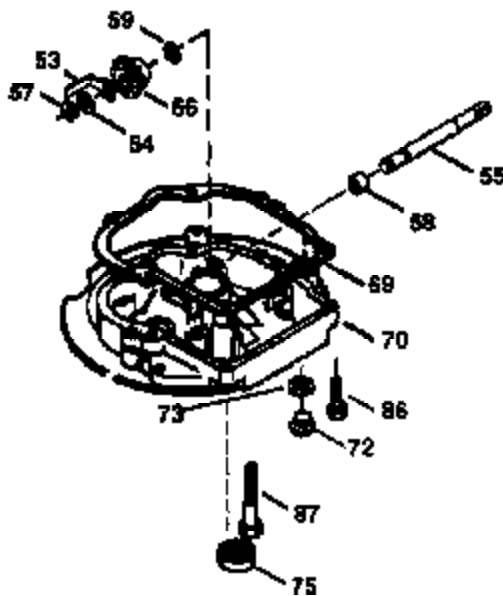

ILLUSTRATION SHOWS TYPICAL PARTS ONLY. ORDER BY PART NUMBER. PARTS NOT LISTED ARE SUPPLIED BY OEM.

VIEW 2 OF 3

Ref #	Part Number	Qty	Description
12A	36558	1	Breather Cover & Tube
19	35998	1	Extension Spring
69	35261	1	* Mounting Flange Gasket
70	34311D	1	Mounting Flange (Incl. 72 thru 83)
72	36083	1	Oil Drain Plug
75	27897	1	Oil Seal
86	650488	6	Screw, 1/4-20 x 1-1/4"
182	6201	2	Screw, 1/4-28 x 7/8"
185	36544	1	Intake Pipe
186	36255	1	Governor Link
223	650451	2	Screw, 1/4-20 x 1"
238	650806	2	Screw, 10-32 x 5/8"
239	34338	1	* Air Cleaner Gasket
245	36745	1	Air Cleaner Filter
250	36744	1	Air Cleaner Cover
263A	36758	1	Starter Grill
287	650926	2	Screw, 8-32 x 21/64"
298	28763	3	Screw, 10-32 x 35/64"
300	36757	1	Fuel Tank (Incl. 292 & 301)
301	36246	1	Fuel Cap
370K	36695	1	Starter Decal
390	590694	1	Rewind Starter (NOTE: This engine could have been built with 590737 starter).