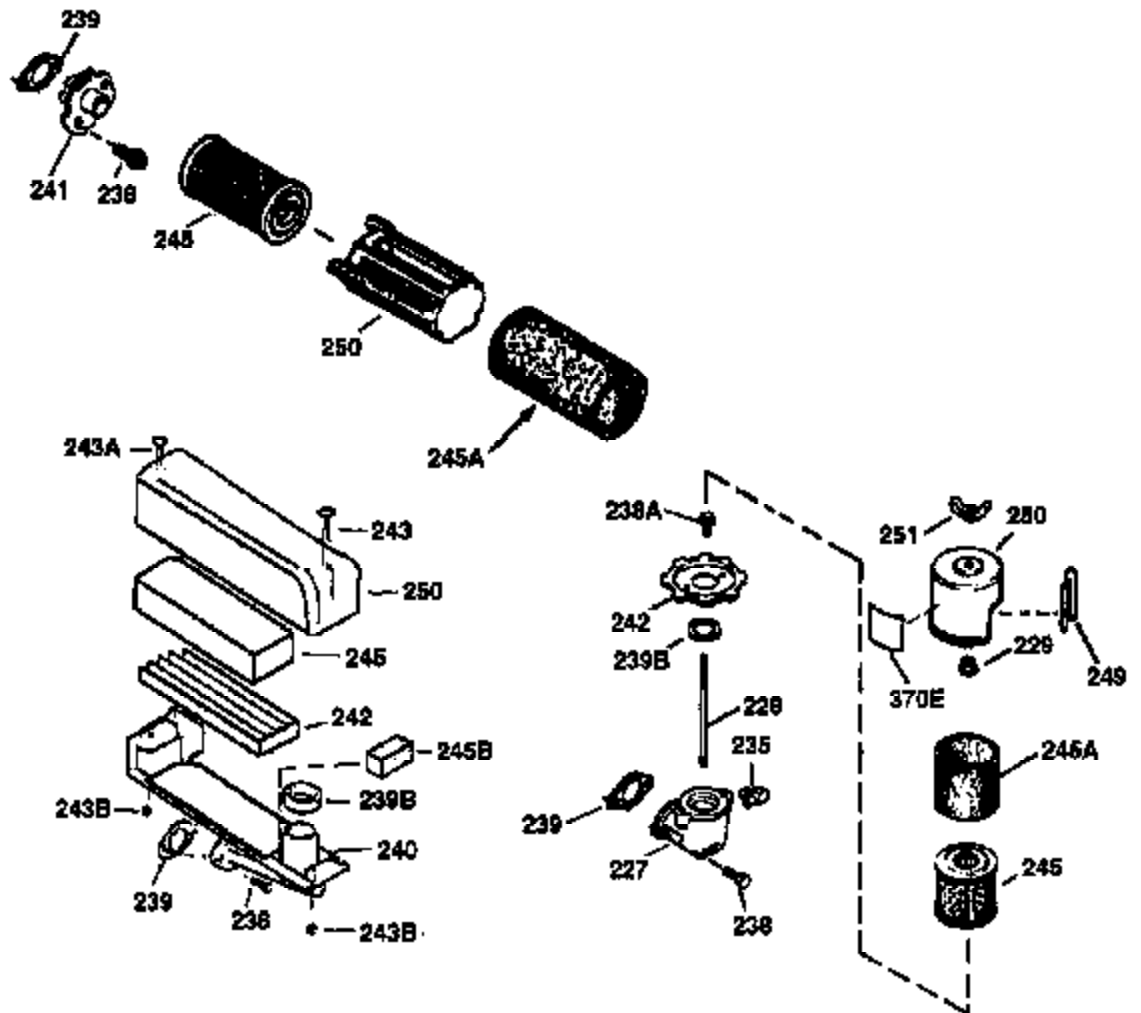

ILLUSTRATION SHOWS TYPICAL PARTS ONLY. ORDER BY PART NUMBER. PARTS NOT LISTED ARE SUPPLIED BY OEM.

VIEW 3 OF 3

Ref #	Part Number	Qty	Description
12A	36558	1	Breather Cover & Tube
90	611112	1	Flywheel
238	650806	2	Screw, 10-32 x 5/8"
239	34338	1	* Air Cleaner Gasket
240	36743	1	Air Cleaner Body
245	36745	1	Air Cleaner Filter
250	36744	1	Air Cleaner Cover
275A	36664	1	Spark Arrestor Muffler (Optional) (Incl. 284,284A,416,417)
275	36491	1	Muffler (Incl. 277)
277	650988	2	Screw, 1/4-20 x 2-5/16"
284	36663	1	Muffler Deflector (Incl. 284A)(Optional)
284A	650760	1	Screw, 8-32 x 3/8" (Optional)
370K	36695	1	Starter Decal
416	36085	1	Spark Arrestor Kit (Incl. 417)(Optional)
417	650760	1	Screw, 8-32 x 3/8" (Optional)