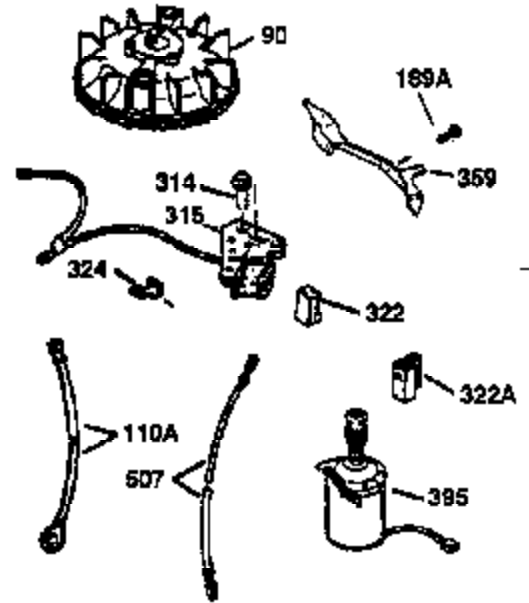

ILLUSTRATION SHOWS TYPICAL PARTS ONLY. ORDER BY PART NUMBER. PARTS NOT LISTED ARE SUPPLIED BY OEM.

VIEW 3 OF 3

Ref #	Part Number	Qty	Description
12A	36558	1	Breather Cover & Tube
90	611112	1	Flywheel
238	650806	2	Screw, 10-32 x 5/8"
239	34338	1	* Air Cleaner Gasket
240	36743	1	Air Cleaner Body
245	36745	1	Air Cleaner Filter
250	36744	1	Air Cleaner Cover
275A	36664	1	Spark Arrestor Muffler (Optional) (Incl. 284,284A,416,417)
275	36491	1	Muffler (Incl. 277)
277	650988	2	Screw, 1/4-20 x 2-5/16"
284	36663	1	Muffler Deflector (Incl. 284A)(Optional)
284A	650760	1	Screw, 8-32 x 3/8" (Optional)
370K	36695	1	Starter Decal
416	36085	1	Spark Arrestor Kit (Incl. 417)(Optional)
417	650760	1	Screw, 8-32 x 3/8" (Optional)