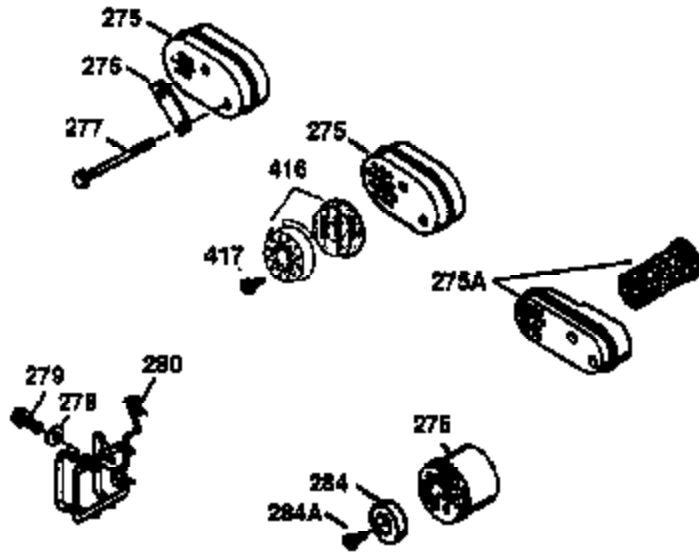

ILLUSTRATION SHOWS TYPICAL PARTS ONLY. ORDER BY PART NUMBER. PARTS NOT LISTED ARE SUPPLIED BY OEM.

VIEW 3 OF 3

Ref #	Part Number	Qty	Description
12A	36558	1	Breather Cover & Tube
90	611112	1	Flywheel
238	650806	2	Screw, 10-32 x 5/8"
239	34338	1	* Air Cleaner Gasket
240	36743	1	Air Cleaner Body
245	36745	1	Air Cleaner Filter
250	36744	1	Air Cleaner Cover
275A	36664	1	Spark Arrestor Muffler (Optional) (Incl. 284,284A,416,417)
275	36491	1	Muffler (Incl. 277)
277	650988	2	Screw, 1/4-20 x 2-5/16"
284	36663	1	Muffler Deflector (Incl. 284A)(Optional)
284A	650760	1	Screw, 8-32 x 3/8" (Optional)
370K	36695	1	Starter Decal
416	36085	1	Spark Arrestor Kit (Incl. 417)(Optional)
417	650760	1	Screw, 8-32 x 3/8" (Optional)