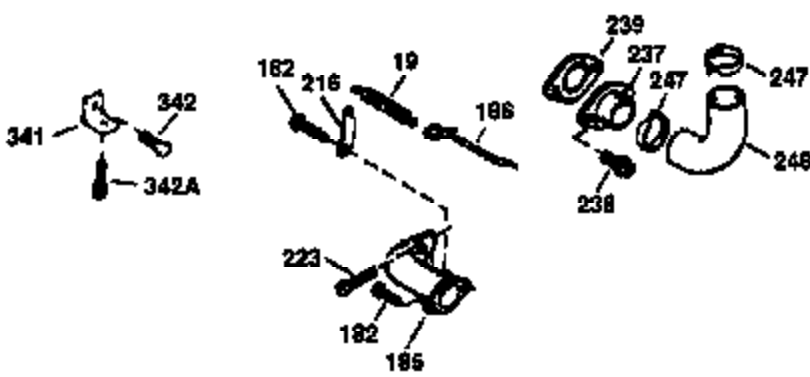

ILLUSTRATION SHOWS TYPICAL PARTS ONLY. ORDER BY PART NUMBER. PARTS NOT LISTED ARE SUPPLIED BY OEM.

VIEW 2 OF 3

Ref #	Part Number	Qty	Description
12A	36558	1	Breather Cover & Tube
19	35998	1	Extension Spring
53	31745	1	Tang Washer
54	31747	1	Washer
55	35218A	1	P.T.O. Shaft
56	33401	1	R.H. Worm Gear
57	33537	1	Retainer Ring
58	31744	1	Oil Seal
69	35261	1	* Mounting Flange Gasket
70	33535C	1	Mounting Flange (Incl. 58,72 thru 83)
72	36083	1	Oil Drain Plug
75	26208	1	Oil Seal
86	650488	5	Screw, 1/4-20 x 1-1/4"
87	650492	1	Screw, 1/4-20 x 2-1/4"
182	6201	2	Screw, 1/4-28 x 7/8"
185	36544	1	Intake Pipe
186	36255	1	Governor Link
223	650451	2	Screw, 1/4-20 x 1"
238	650806	2	Screw, 10-32 x 5/8"
239	34338	1	* Air Cleaner Gasket
245	36745	1	Air Cleaner Filter
250	36744	1	Air Cleaner Cover
263A	36758	1	Starter Grill
287	650926	2	Screw, 8-32 x 21/64"
298	28763	3	Screw, 10-32 x 35/64"
300	36757	1	Fuel Tank (Incl. 292 & 301)
301	36246	1	Fuel Cap
370K	36695	1	Starter Decal
390	590694	1	Rewind Starter (NOTE: This engine could have been built with 590737 starter. Refer to the design of the rope pulley strength ribs for part identification. Individual starter parts do not interchange. Refer to service bulletin 116).