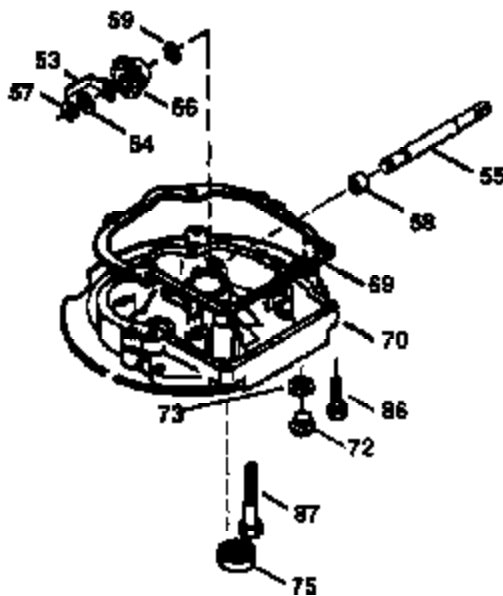

ILLUSTRATION SHOWS TYPICAL PARTS ONLY. ORDER BY PART NUMBER. PARTS NOT LISTED ARE SUPPLIED BY OEM.

VIEW 2 OF 3

Ref #	Part Number	Qty	Description
12A	36558	1	Breather Cover & Tube
19	35998	1	Extension Spring
53	31745	1	Tang Washer
54	31747	1	Washer
55	35218A	1	P.T.O. Shaft
56	33401	1	R.H. Worm Gear
57	33537	1	Retainer Ring
58	31744	1	Oil Seal
69	35261	1	* Mounting Flange Gasket
70	33535C	1	Mounting Flange (Incl. 58,72 thru 83)
72	36083	1	Oil Drain Plug
75	26208	1	Oil Seal
86	650488	5	Screw, 1/4-20 x 1-1/4"
87	650492	1	Screw, 1/4-20 x 2-1/4"
182	6201	2	Screw, 1/4-28 x 7/8"
185	36544	1	Intake Pipe
186	36255	1	Governor Link
223	650451	2	Screw, 1/4-20 x 1"
238	650806	2	Screw, 10-32 x 5/8"
239	34338	1	* Air Cleaner Gasket
245	36745	1	Air Cleaner Filter
250	36744	1	Air Cleaner Cover
263A	36758	1	Starter Grill
287	650926	2	Screw, 8-32 x 21/64"
298	28763	3	Screw, 10-32 x 35/64"
300	36757	1	Fuel Tank (Incl. 292 & 301)
301	36246	1	Fuel Cap
370K	36695	1	Starter Decal
390	590694	1	Rewind Starter (NOTE: This engine could have been built with 590737 starter. Refer to the design of the rope pulley strength ribs for part identification. Individual starter parts do not interchange. Refer to service bulletin 116).