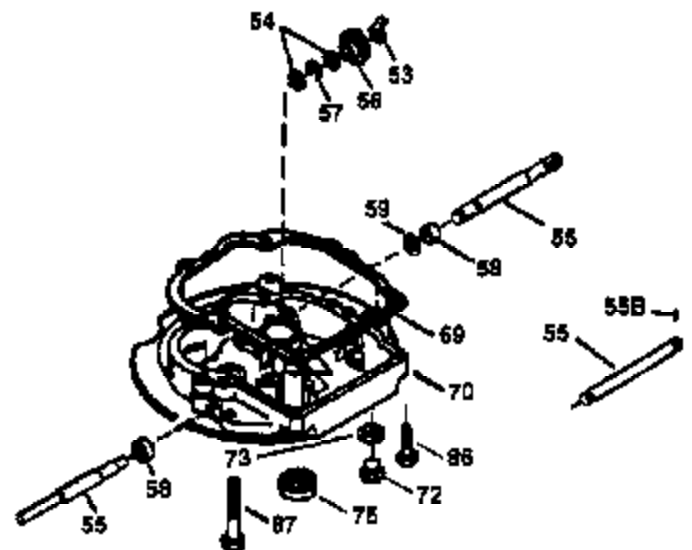

ILLUSTRATION SHOWS TYPICAL PARTS ONLY. ORDER BY PART NUMBER. PARTS NOT LISTED ARE SUPPLIED BY OEM.

VIEW 2 OF 3

Ref #	Part Number	Qty	Description
12A	36558	1	Breather Cover & Tube
19	35998	1	Extension Spring
53	31745	1	Tang Washer
54	31747	1	Washer
55	35218A	1	P.T.O. Shaft
56	33401	1	R.H. Worm Gear
57	33537	1	Retainer Ring
58	31744	1	Oil Seal
69	35261	1	* Mounting Flange Gasket
70	33535C	1	Mounting Flange (Incl. 58,72 thru 83)
72	36083	1	Oil Drain Plug
75	26208	1	Oil Seal
86	650488	5	Screw, 1/4-20 x 1-1/4"
87	650492	1	Screw, 1/4-20 x 2-1/4"
182	6201	2	Screw, 1/4-28 x 7/8"
185	36544	1	Intake Pipe
186	36255	1	Governor Link
223	650451	2	Screw, 1/4-20 x 1"
238	650806	2	Screw, 10-32 x 5/8"
239	34338	1	* Air Cleaner Gasket
245	36745	1	Air Cleaner Filter
250	36744	1	Air Cleaner Cover
263A	36758	1	Starter Grill
287	650926	2	Screw, 8-32 x 21/64"
298	28763	3	Screw, 10-32 x 35/64"
300	36757	1	Fuel Tank (Incl. 292 & 301)
301	36246	1	Fuel Cap
370K	36695	1	Starter Decal
390	590694	1	Rewind Starter (NOTE: This engine could have been built with 590737 starter. Refer to the design of the rope pulley strength ribs for part identification. Individual starter parts do not interchange. Refer to service bulletin 116).