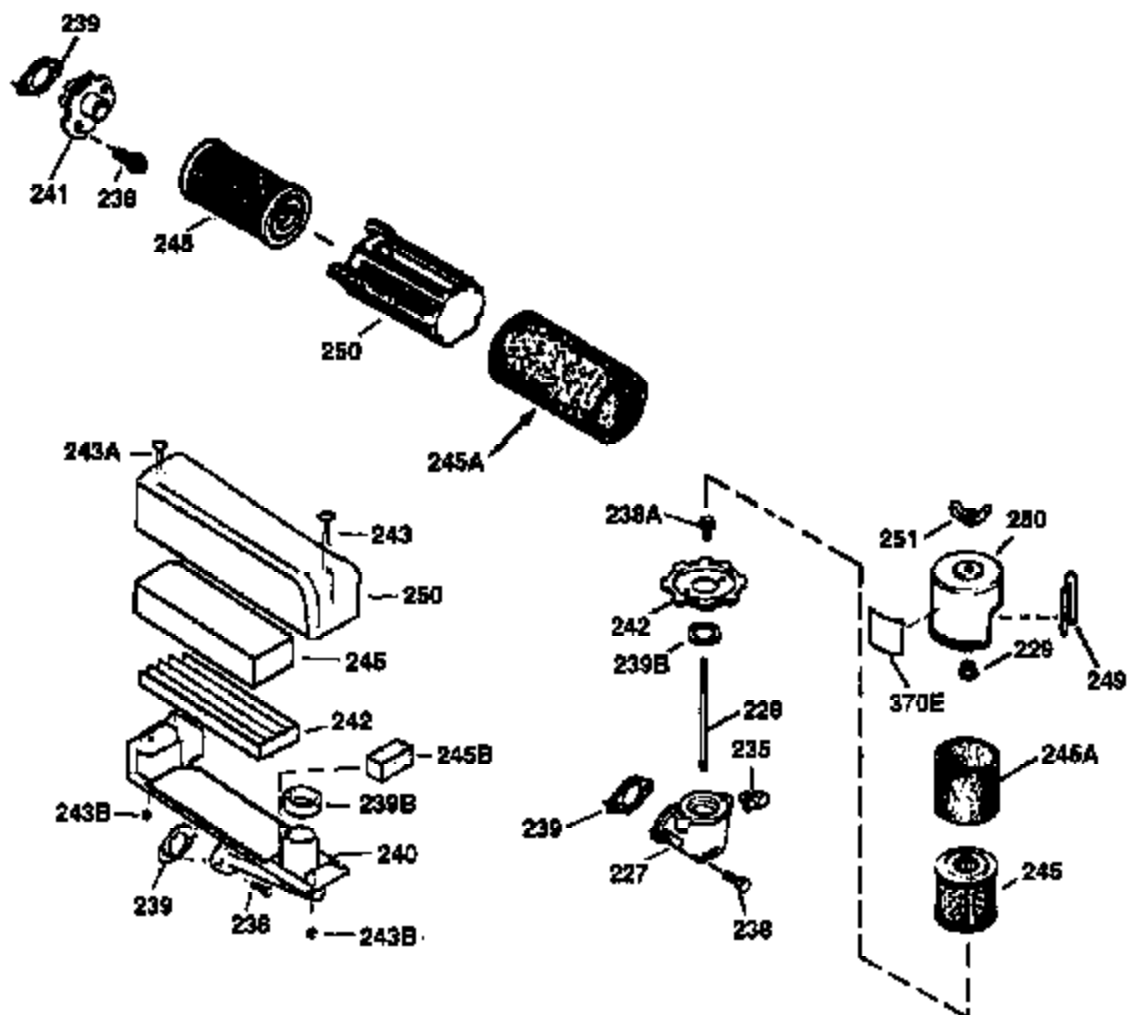

ILLUSTRATION SHOWS TYPICAL PARTS ONLY. ORDER BY PART NUMBER. PARTS NOT LISTED ARE SUPPLIED BY OEM.

VIEW 3 OF 3

Ref #	Part Number	Qty	Description
12A	36558	1	Breather Cover & Tube (Incl. 12B)
90	611112	1	Flywheel
238	650932	2	Screw, 10-32 x 49/64"
239	34338	1	* Air Cleaner Gasket
241	35797	1	Air Cleaner Collar
245	35066	1	Air Cleaner Filter
250	35065	1	Air Cleaner Cover
275	36473	1	Muffler (Incl. 277)
277	650988	2	Screw, 1/4-20 x 2-5/16"
370K	36695	1	Starter Decal
416	36085	1	Spark Arrestor Kit (Incl. 417)(Optional)
417	650760	1	Screw, 8-32 x 3/8" (Optional)
900	0		Replacement Engine NONE
900	0	1	Replacement S/B 750679A, order from 7 1-999