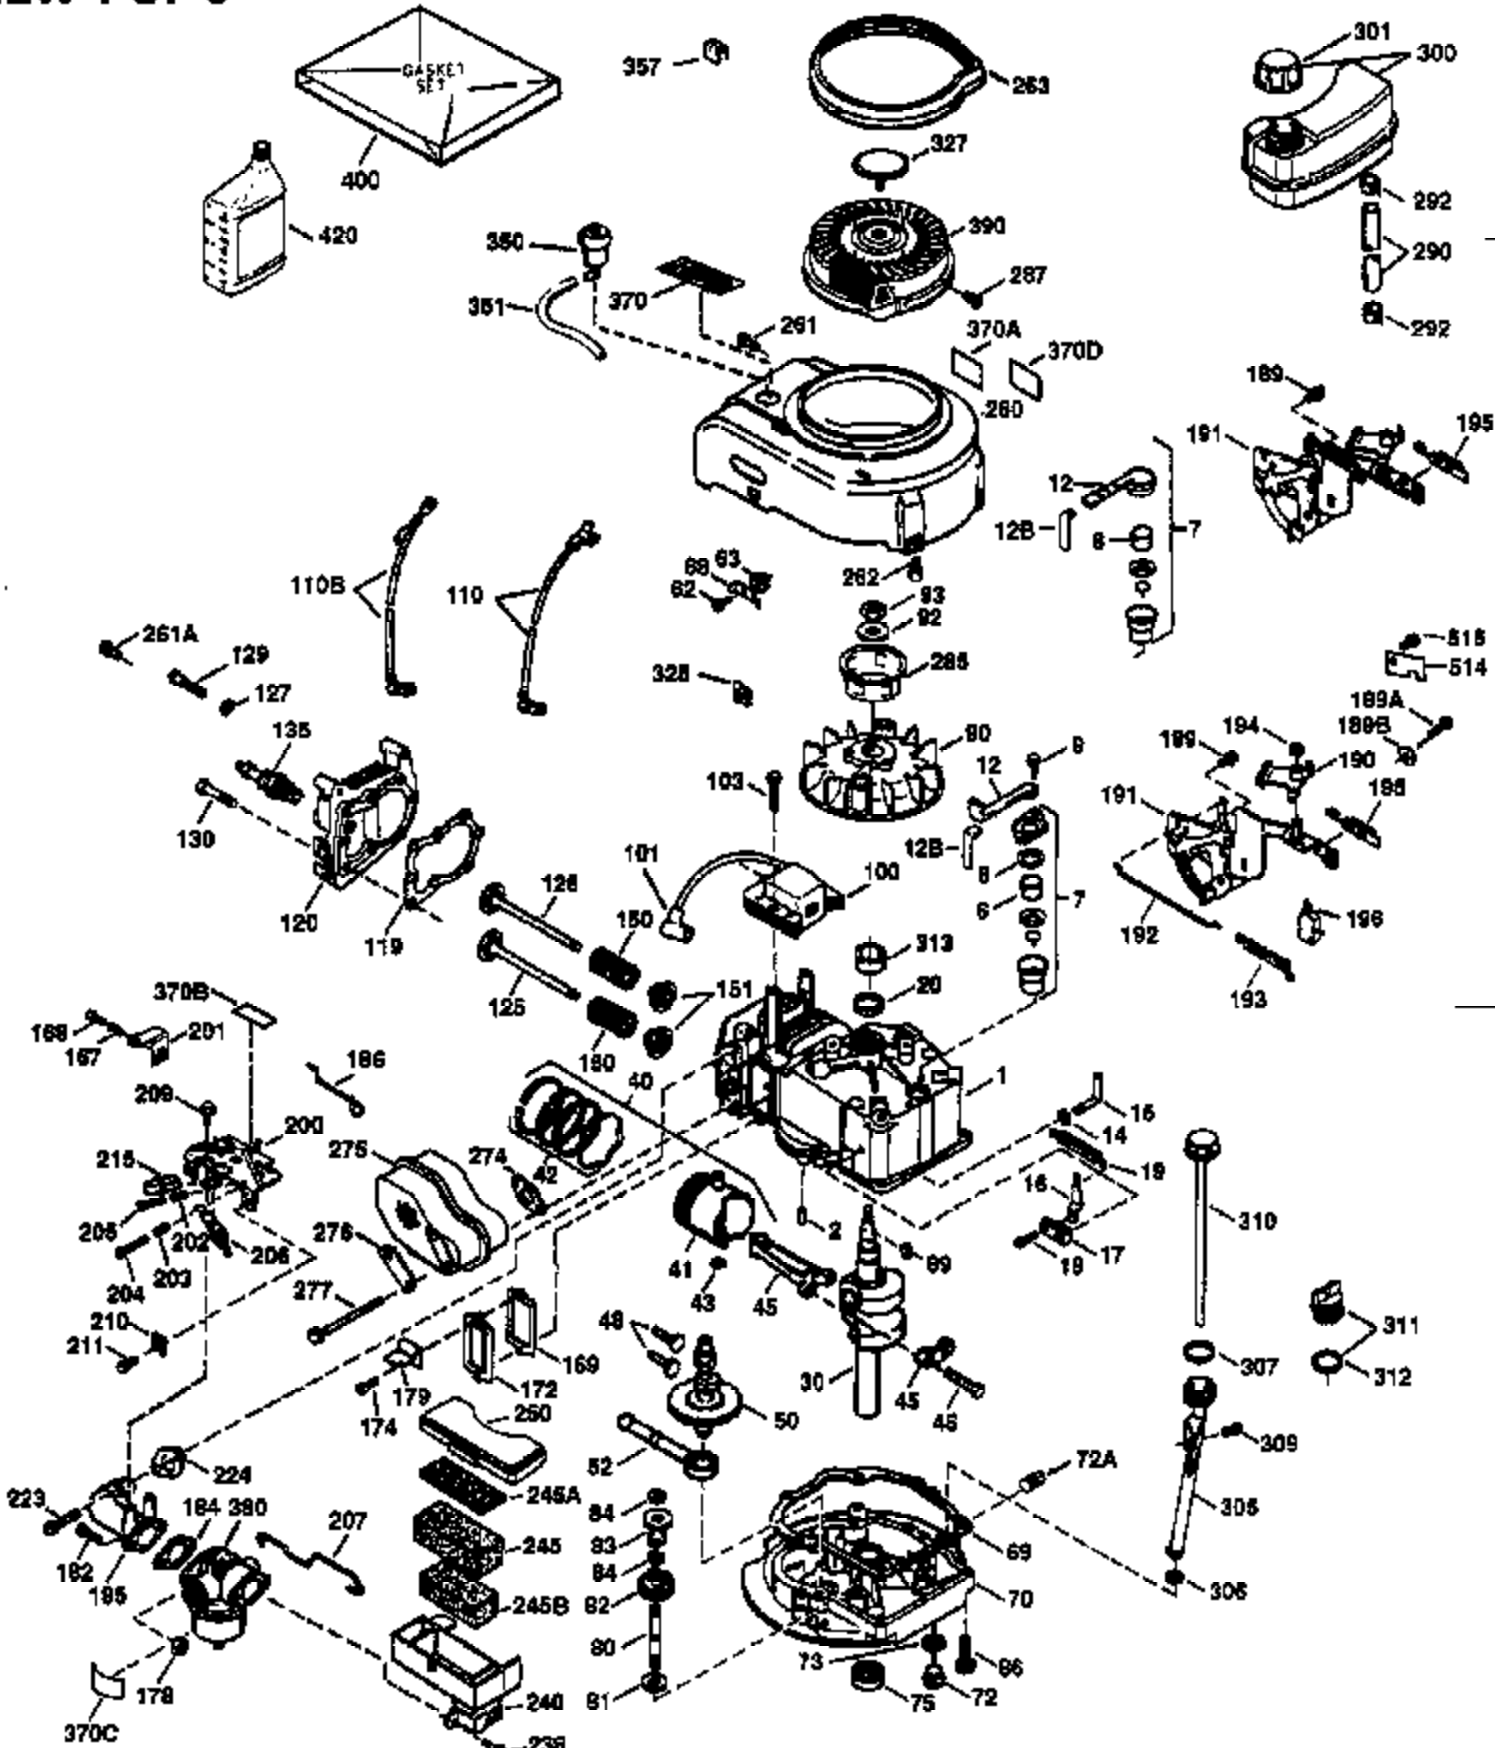

ILLUSTRATION SHOWS TYPICAL PARTS ONLY. ORDER BY PART NUMBER. PARTS NOT LISTED ARE SUPPLIED BY OEM.

VIEW 1 OF 3