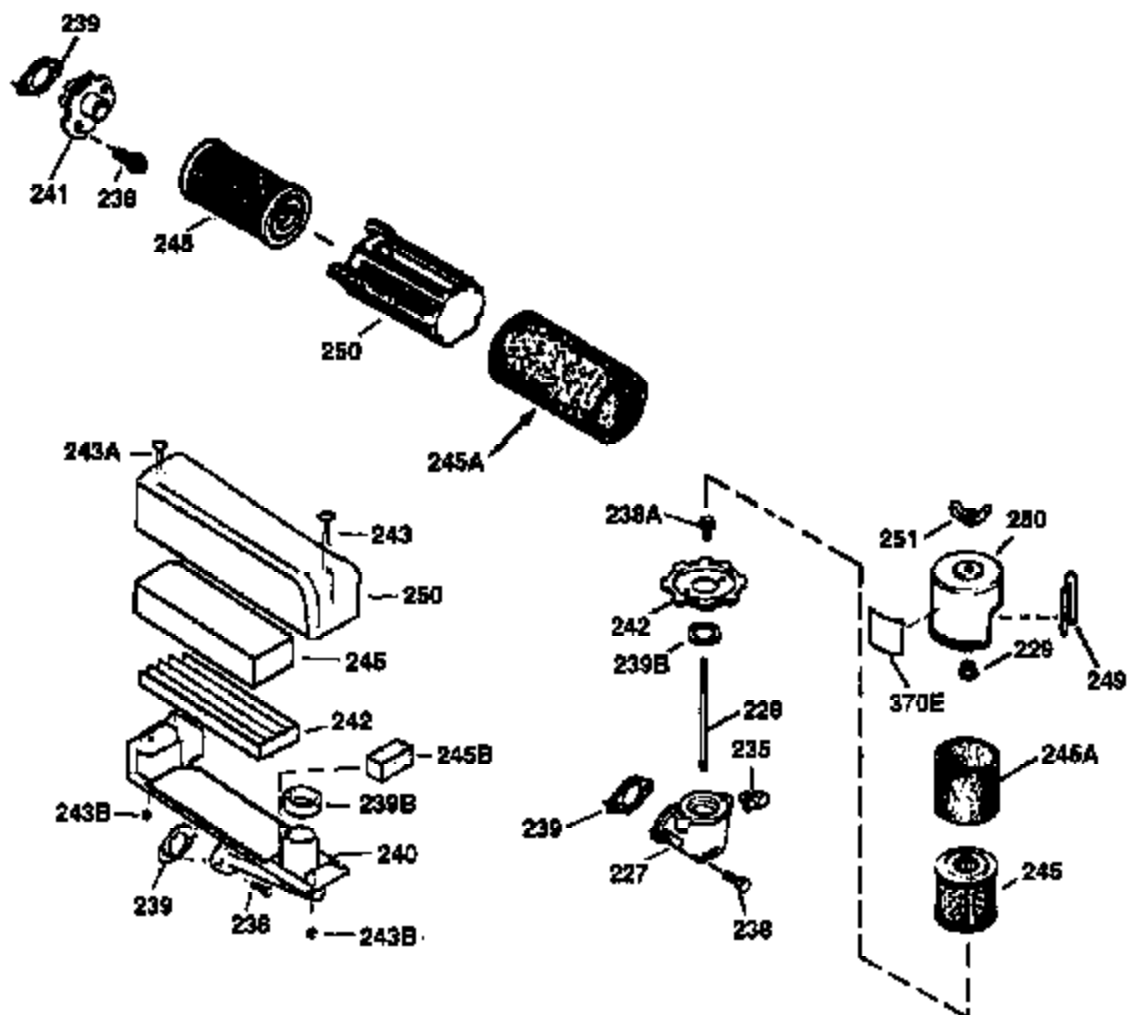

ILLUSTRATION SHOWS TYPICAL PARTS ONLY. ORDER BY PART NUMBER. PARTS NOT LISTED ARE SUPPLIED BY OEM.

VIEW 3 OF 3

Ref #	Part Number	Qty	Description
90	611112	1	Flywheel
238	650932	2	Screw, 10-32 x 49/64"
239	34338	1	* Air Cleaner Gasket
241	35797	1	Air Cleaner Collar
245	35066	1	Air Cleaner Filter
250	35065	1	Air Cleaner Cover
275	36473	1	Muffler (Incl. 277)
277	650988	2	Screw, 1/4-20 x 2-5/16"
416	36085	1	Spark Arrestor Kit (Incl. 417)(Optional)
417	650760	1	Screw, 8-32 x 3/8" (Optional)