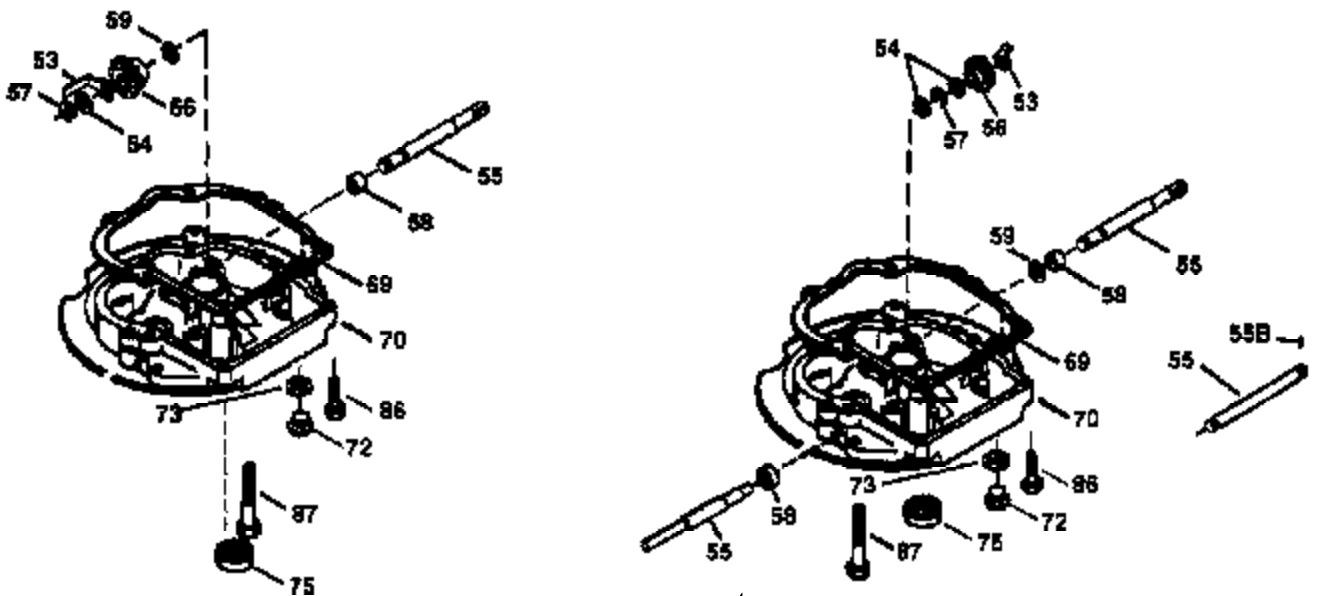

ILLUSTRATION SHOWS TYPICAL PARTS ONLY. ORDER BY PART NUMBER. PARTS NOT LISTED ARE SUPPLIED BY OEM.

VIEW 2 OF 3

Engine Parts List #2

Ref #	Part Number	Qty	Description
19	36281	1	Extension Spring
69	35261	1	Mounting Flange Gasket
70	34311D	1	Mounting Flange (Incl. 72 thru 83)
72	36083	1	Oil Drain Plug
75	27897	1	Oil Seal
86	650488	6	Screw, 1/4-20 x 1-1/4"
166	35827	1	Engine Shroud
182	6201	2	Screw, 1/4-28 x 7/8"
185	31384A	1	Intake Pipe (Incl. 224)
186	34358	1	Governor Link
223	650451	2	Screw, 1/4-20 x 1"
238	650932	2	Screw, 10-32 x 49/64"
239	34338	1	* Air Cleaner Gasket
245	35066	1	Air Cleaner Filter
250	35065	1	Air Cleaner Cover
263A	35821	1	Starter Grill
287	650926	2	Screw, 8-32 x 21/64"
300	35586	1	Fuel Tank (Incl. 292 & 301)
301	35355	1	Fuel Cap
347	650898	4	Screw, 10-32 x 27/64"
390	590702	1	Rewind Starter (NOTE: This engine could have been built with 590637 starter. Refer to the design of the air intake louvers for part identification. Individual starter parts do not interchange.)