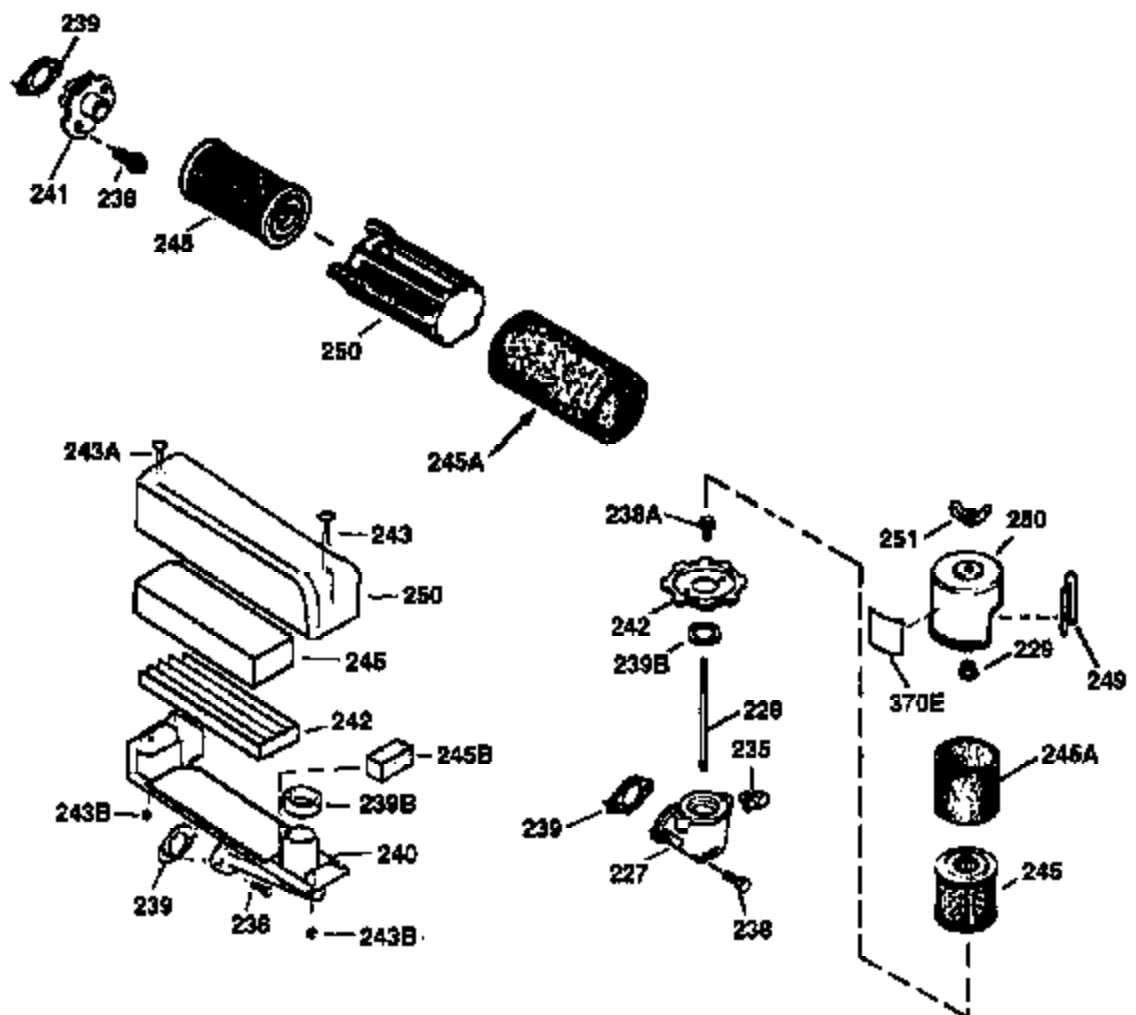

ILLUSTRATION SHOWS TYPICAL PARTS ONLY. ORDER BY PART NUMBER. PARTS NOT LISTED ARE SUPPLIED BY OEM.

VIEW 3 OF 3

Ref #	Part Number	Qty	Description
90	611112	1	Flywheel
238	650932	2	Screw, 10-32 x 49/64"
239	34338	1	* Air Cleaner Gasket
241	35797	1	Air Cleaner Collar
245	35066	1	Air Cleaner Filter
250	35065	1	Air Cleaner Cover
275	36456A	1	Muffler (Incl. 277)
277	650988	2	Screw, 1/4-20 x 2-5/16"