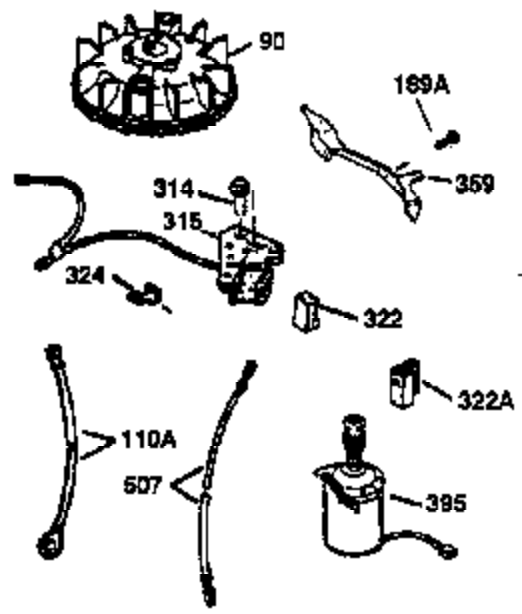

ILLUSTRATION SHOWS TYPICAL PARTS ONLY. ORDER BY PART NUMBER. PARTS NOT LISTED ARE SUPPLIED BY OEM.

VIEW 3 OF 3

Ref #	Part Number	Qty	Description
90	611112	1	Flywheel
238	650932	2	Screw, 10-32 x 49/64"
239	34338	1	* Air Cleaner Gasket
241	35797	1	Air Cleaner Collar
245	35066	1	Air Cleaner Filter
250	35065	1	Air Cleaner Cover
275	36456A	1	Muffler (Incl. 277)
277	650988	2	Screw, 1/4-20 x 2-5/16"