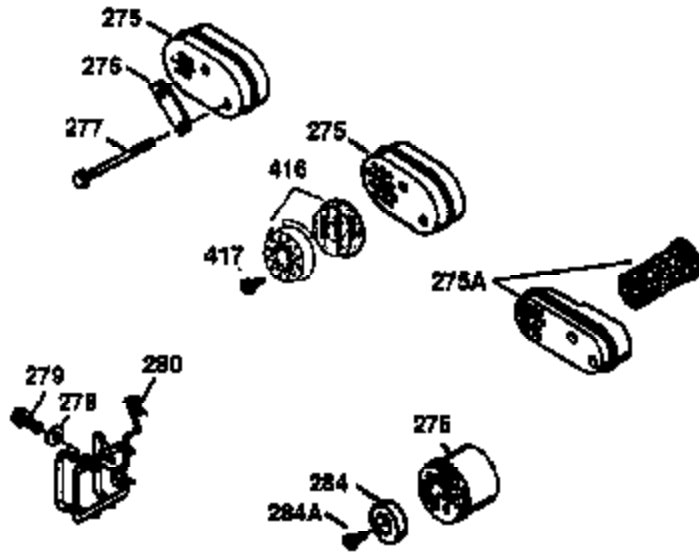

ILLUSTRATION SHOWS TYPICAL PARTS ONLY. ORDER BY PART NUMBER. PARTS NOT LISTED ARE SUPPLIED BY OEM.

VIEW 3 OF 3

Ref #	Part Number	Qty	Description
90	611112	1	Flywheel
238	650932	2	Screw, 10-32 x 49/64"
239	34338	1	* Air Cleaner Gasket
241	35797	1	Air Cleaner Collar
245	35066	1	Air Cleaner Filter
250	35065	1	Air Cleaner Cover
275	36456A	1	Muffler (Incl. 277)
277	650988	2	Screw, 1/4-20 x 2-5/16"