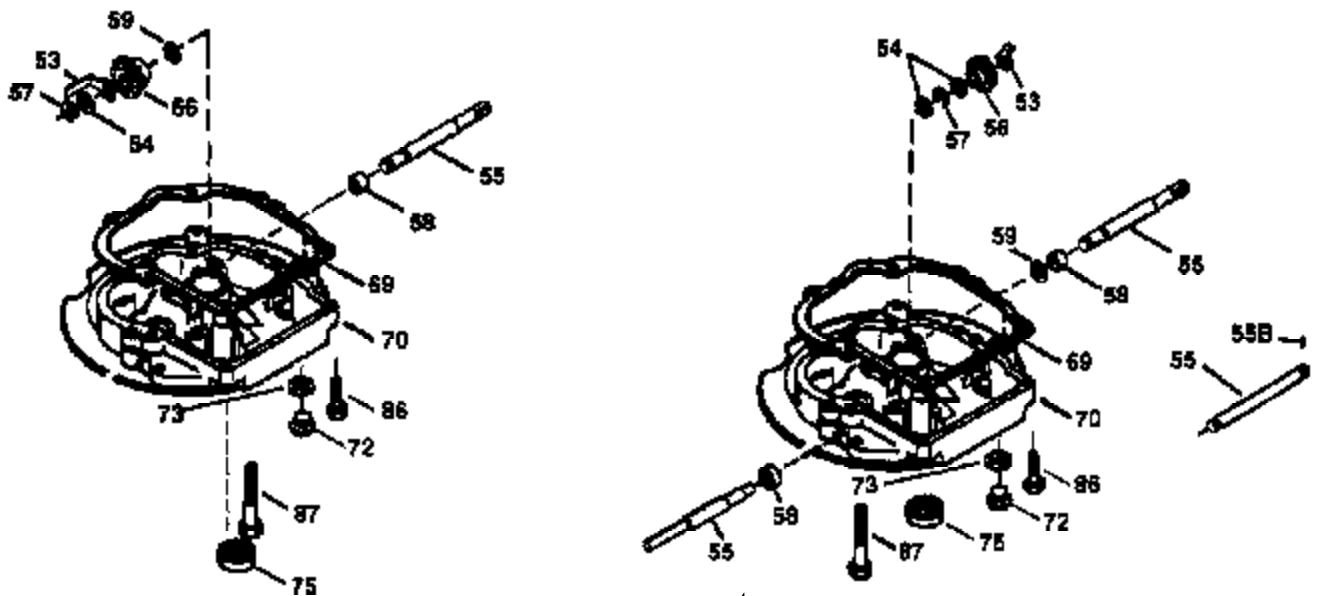

ILLUSTRATION SHOWS TYPICAL PARTS ONLY. ORDER BY PART NUMBER. PARTS NOT LISTED ARE SUPPLIED BY OEM.

VIEW 2 OF 3

Engine Parts List #2

Ref #	Part Number	Qty	Description
19	36281	1	Extension Spring
69	35261	1	Mounting Flange Gasket
70	34311D	1	Mounting Flange (Incl. 72 thru 83)
72	30572	1	Oil Drain Plug
73	28833	1	Drain Plug Gasket
75	27897	1	Oil Seal
86	650488	6	Screw, 1/4-20 x 1-1/4"
166	35827	1	Engine Shroud
182	6201	2	Screw, 1/4-28 x 7/8"
185	31384A	1	Intake Pipe (Incl. 224)
186	34337	1	Governor Link
223	650451	2	Screw, 1/4-20 x 1"
238	650932	2	Screw, 10-32 x 49/64"
239	34338	1	* Air Cleaner Gasket
245	35066	1	Air Cleaner Filter
250	35065	1	Air Cleaner Cover
263A	35821	1	Starter Grill
287	650926	2	Screw, 8-32 x 21/64"
300	35586	1	Fuel Tank (Incl. 292 & 301)
301	35355	1	Fuel Cap
347	650898	4	Screw, 10-32 x 27/32"
390	590702	1	Rewind Starter (NOTE: This engine could have been built with 590637 starter. Refer to the design of the air intake louvers for part identification. Individual starter parts do not interchange.)