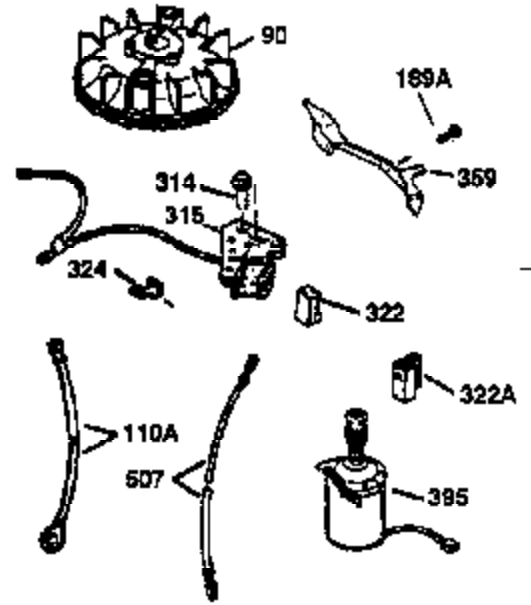

ILLUSTRATION SHOWS TYPICAL PARTS ONLY. ORDER BY PART NUMBER. PARTS NOT LISTED ARE SUPPLIED BY OEM.

VIEW 3 OF 3

Ref #	Part Number	Qty	Description
90	611112	1	Flywheel
238	650932	2	Screw, 10-32 x 49/64"
239	34338	1	* Air Cleaner Gasket
241	35797	1	Air Cleaner Collar
245	35066	1	Air Cleaner Filter
250	35065	1	Air Cleaner Cover
275	34613A	1	Muffler
276	33753	1	Locking Plate
277	650795	2	Screw, 1/4-20 x 2-1/4"