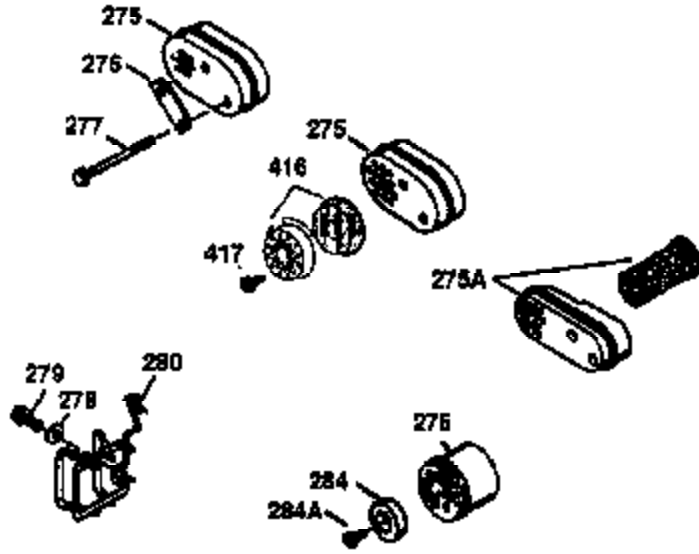

ILLUSTRATION SHOWS TYPICAL PARTS ONLY. ORDER BY PART NUMBER. PARTS NOT LISTED ARE SUPPLIED BY OEM.

VIEW 3 OF 3

Ref #	Part Number	Qty	Description
90	611112	1	Flywheel
238	650932	2	Screw, 10-32 x 49/64"
239	34338	1	* Air Cleaner Gasket
241	35797	1	Air Cleaner Collar
245	35066	1	Air Cleaner Filter
250	35065	1	Air Cleaner Cover
275	34613A	1	Muffler
276	33753	1	Locking Plate
277	650795	2	Screw, 1/4-20 x 2-1/4"