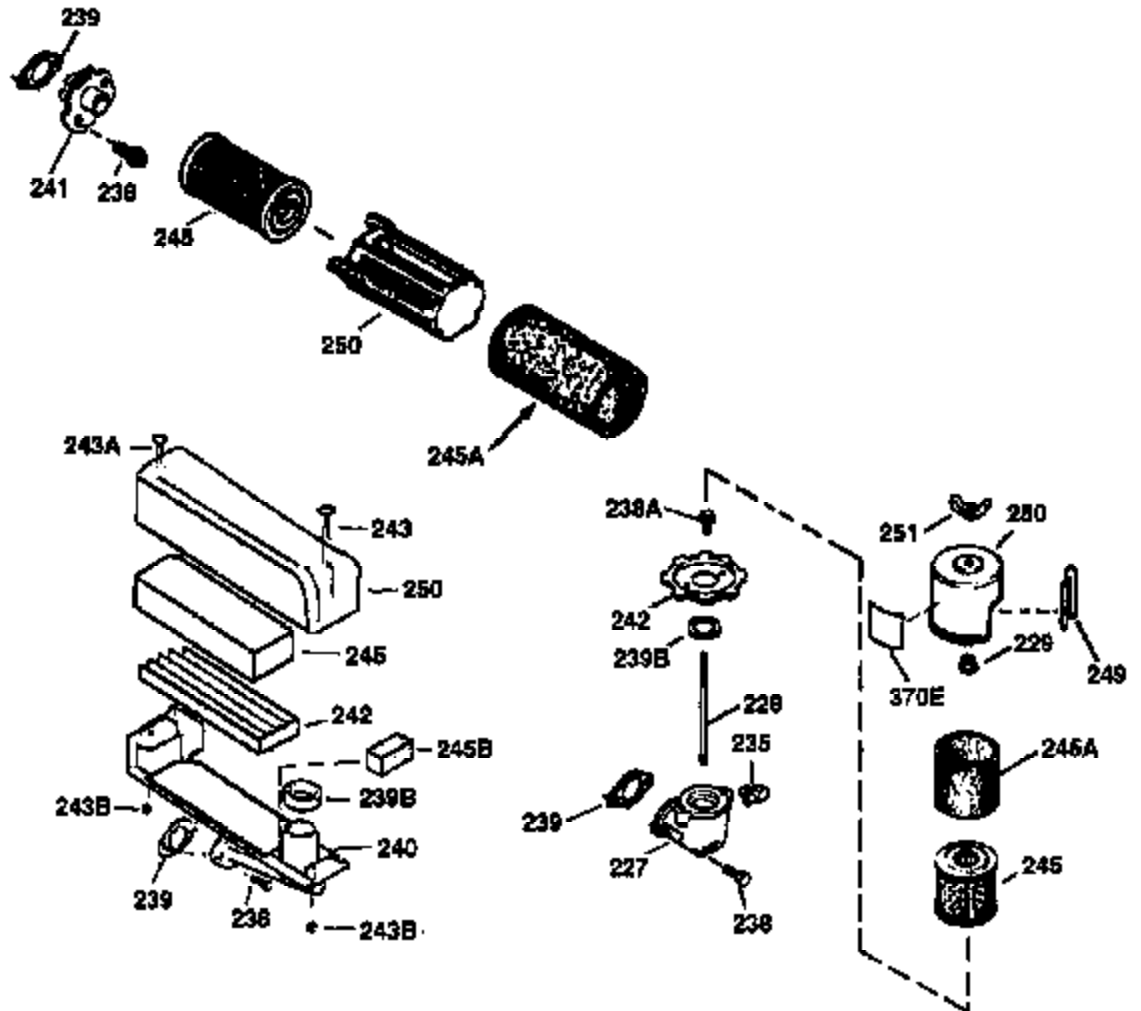

ILLUSTRATION SHOWS TYPICAL PARTS ONLY. ORDER BY PART NUMBER. PARTS NOT LISTED ARE SUPPLIED BY OEM.

VIEW 3 OF 3

Ref #	Part Number	Qty	Description
90	611112	1	Flywheel
238	650932	2	Screw, 10-32 x 49/64"
239	34338	1	* Air Cleaner Gasket
241	35797	1	Air Cleaner Collar
245	35066	1	Air Cleaner Filter
250	35065	1	Air Cleaner Cover
275	34613A	1	Muffler
276	33753	1	Locking Plate
277	650795	2	Screw, 1/4-20 x 2-1/4"