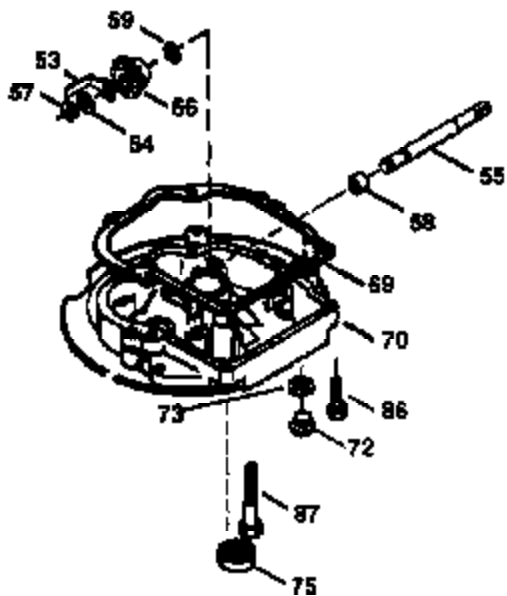

ILLUSTRATION SHOWS TYPICAL PARTS ONLY. ORDER BY PART NUMBER. PARTS NOT LISTED ARE SUPPLIED BY OEM.

VIEW 2 OF 3

Ref #	Part Number	Qty	Description
19	36281	1	Extension Spring
69	35261	1	Mounting Flange Gasket
70	34311D	1	Mounting Flange (Incl. 72 thru 83)
72	30572	1	Oil Drain Plug (Incl. 73)
73	28833	1	Drain Plug Gasket
75	27897	1	Oil Seal
86	650488	6	Screw, 1/4-20 x 1-1/4"
166	35827	1	Engine Shroud
182	6201	2	Screw, 1/4-28 x 7/8"
185	31384A	1	Intake Pipe (Incl. 224)
186	34337	1	Governor Link
223	650451	2	Screw, 1/4-20 x 1"
238	650932	2	Screw, 10-32 x 49/64"
239	34338	1	* Air Cleaner Gasket
245	35066	1	Air Cleaner Filter
250	35065	1	Air Cleaner Cover
263A	35821	1	Grill Starter
287	650926	2	Screw, 8-32 x 21/64"
300	35586	1	Fuel Tank (Incl. 292 & 301)
301	35355	1	Fuel Cap
347	650898	4	Screw, 10-32 x 27/32"
390	590637	1	Rewind Starter