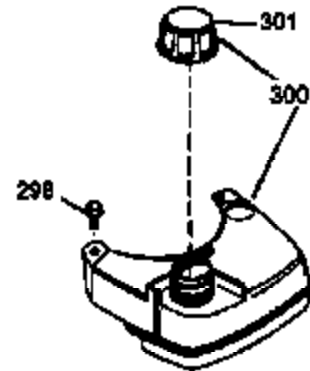

ILLUSTRATION SHOWS TYPICAL PARTS ONLY. ORDER BY PART NUMBER. PARTS NOT LISTED ARE SUPPLIED BY OEM.

VIEW 2 OF 3

Ref #	Part Number	Qty	Description
19	36281	1	Extension Spring
69	35261	1	Mounting Flange Gasket
70	34311D	1	Mounting Flange (Incl. 72 thru 83)
72	30572	1	Oil Drain Plug (Incl. 73)
73	28833	1	Drain Plug Gasket
75	27897	1	Oil Seal
86	650488	6	Screw, 1/4-20 x 1-1/4"
166	35827	1	Engine Shroud
182	6201	2	Screw, 1/4-28 x 7/8"
185	31384A	1	Intake Pipe (Incl. 224)
186	34337	1	Governor Link
223	650451	2	Screw, 1/4-20 x 1"
238	650932	2	Screw, 10-32 x 49/64"
239	34338	1	* Air Cleaner Gasket
245	35066	1	Air Cleaner Filter
250	35065	1	Air Cleaner Cover
263A	35821	1	Grill Starter
287	650926	2	Screw, 8-32 x 21/64"
300	35586	1	Fuel Tank (Incl. 292 & 301)
301	35355	1	Fuel Cap
347	650898	4	Screw, 10-32 x 27/32"
390	590637	1	Rewind Starter