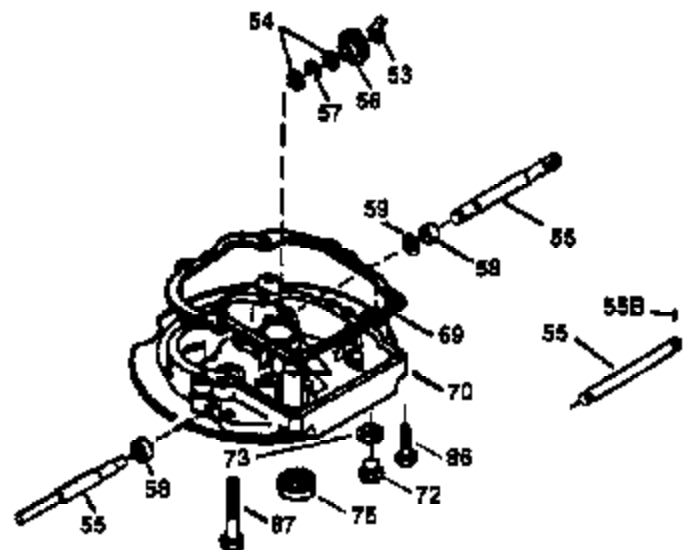

ILLUSTRATION SHOWS TYPICAL PARTS ONLY. ORDER BY PART NUMBER. PARTS NOT LISTED ARE SUPPLIED BY OEM.

VIEW 2 OF 3

Ref #	Part Number	Qty	Description
19	36281	1	Extension Spring
69	35261	1	Mounting Flange Gasket
70	34311D	1	Mounting Flange (Incl. 72 thru 83)
72	30572	1	Oil Drain Plug (Incl. 73)
73	28833	1	Drain Plug Gasket
75	27897	1	Oil Seal
86	650488	6	Screw, 1/4-20 x 1-1/4"
166	35827	1	Engine Shroud
182	6201	2	Screw, 1/4-28 x 7/8"
185	31384A	1	Intake Pipe (Incl. 224)
186	34337	1	Governor Link
223	650451	2	Screw, 1/4-20 x 1"
238	650932	2	Screw, 10-32 x 49/64"
239	34338	1	* Air Cleaner Gasket
245	35066	1	Air Cleaner Filter
250	35065	1	Air Cleaner Cover
263A	35821	1	Grill Starter
287	650926	2	Screw, 8-32 x 21/64"
300	35586	1	Fuel Tank (Incl. 292 & 301)
301	35355	1	Fuel Cap
347	650898	4	Screw, 10-32 x 27/32"
390	590637	1	Rewind Starter