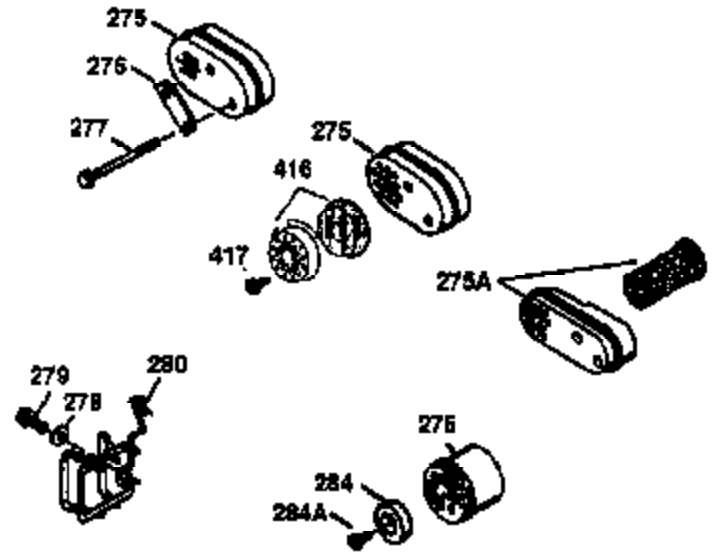

ILLUSTRATION SHOWS TYPICAL PARTS ONLY. ORDER BY PART NUMBER. PARTS NOT LISTED ARE SUPPLIED BY OEM.

VIEW 3 OF 3

Ref #	Part Number	Qty	Description
90	611150	1	Flywheel
238	650932	2	Screw, 10-32 x 49/64"
239	34338	1	* Air Cleaner Gasket
241	35797	1	Air Cleaner Collar
245	35066	1	Air Cleaner Filter
250	35986	1	Air Cleaner Cover
275	35993	1	Muffler
276	35994	1	Locking Plate
277	650957	2	Screw, 1/4-20 x 2-31/32"
314	650767	2	Screw, 8-32 x 27/64"
315	34990	1	Alternator Coil (Milli-Amp)
322	35013	1	Connector Body
330	35853	1	Starter Wire
330A	34970	1	Ground Wire
395	35709	1	Electric Starter Motor (12 Volt)