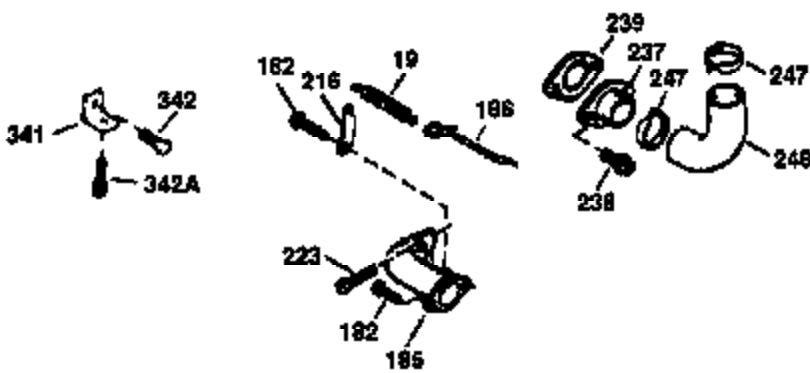

ILLUSTRATION SHOWS TYPICAL PARTS ONLY. ORDER BY PART NUMBER. PARTS NOT LISTED ARE SUPPLIED BY OEM.

VIEW 2 OF 3

Ref #	Part Number	Qty	Description
19	36281	1	Extension Spring
69	35261	1	Mounting Flange Gasket
70	34311D	1	Mounting Flange (Incl. 72 thru 83)
72	30572	1	Oil Drain Plug (Incl. 73)
73	28833	1	Drain Plug Gasket
75	27897	1	Oil Seal
86	650488	6	Screw, 1/4-20 x 1-1/4"
166	35827	1	Engine Shroud
182	6201	2	Screw, 1/4-28 x 7/8"
185	31384A	1	Intake Pipe (Incl. 224)
186	34337	1	Governor Link
223	650451	2	Screw, 1/4-20 x 1"
238	650932	2	Screw, 10-32 x 49/64"
239	34338	1	* Air Cleaner Gasket
245	35066	1	Air Cleaner Filter
250	35986	1	Air Cleaner Cover
263A	35821	1	Grill Starter
287	650926	2	Screw, 8-32 x 21/64"
300	35586	1	Fuel Tank (Incl. 292 & 301)
301	35355	1	Fuel Cap
330	35853	1	Starter Wire
330A	34970	1	Ground Wire
347	650898	4	Screw, 10-32 x 27/32"
390	590637	1	Rewind Starter