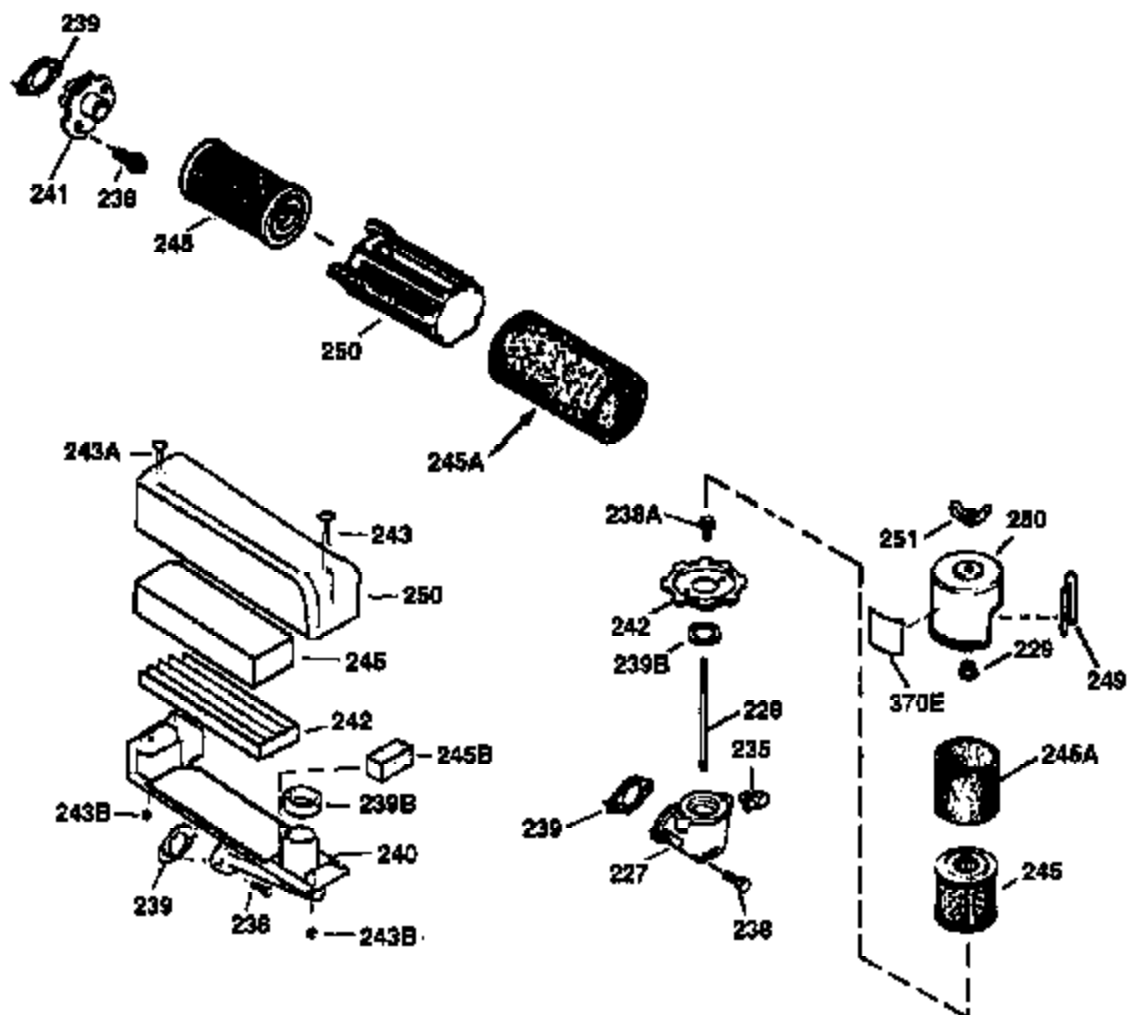

ILLUSTRATION SHOWS TYPICAL PARTS ONLY. ORDER BY PART NUMBER. PARTS NOT LISTED ARE SUPPLIED BY OEM.

VIEW 3 OF 3

Ref #	Part Number	Qty	Description
90	611150	1	Flywheel
238	650932	2	Screw, 10-32 x 49/64"
239	34338	1	* Air Cleaner Gasket
241	35797	1	Air Cleaner Collar
245	35066	1	Air Cleaner Filter
250	35986	1	Air Cleaner Cover
275	35993	1	Muffler
276	35994	1	Locking Plate
277	650957	2	Screw, 1/4-20 x 2-31/32"
314	650767	2	Screw, 8-32 x 27/64"
315	34990	1	Alternator Coil (Milli-Amp)
322	35013	1	Connector Body
330	35853	1	Starter Wire
330A	34970	1	Ground Wire
395	35709	1	Electric Starter Motor (12 Volt)