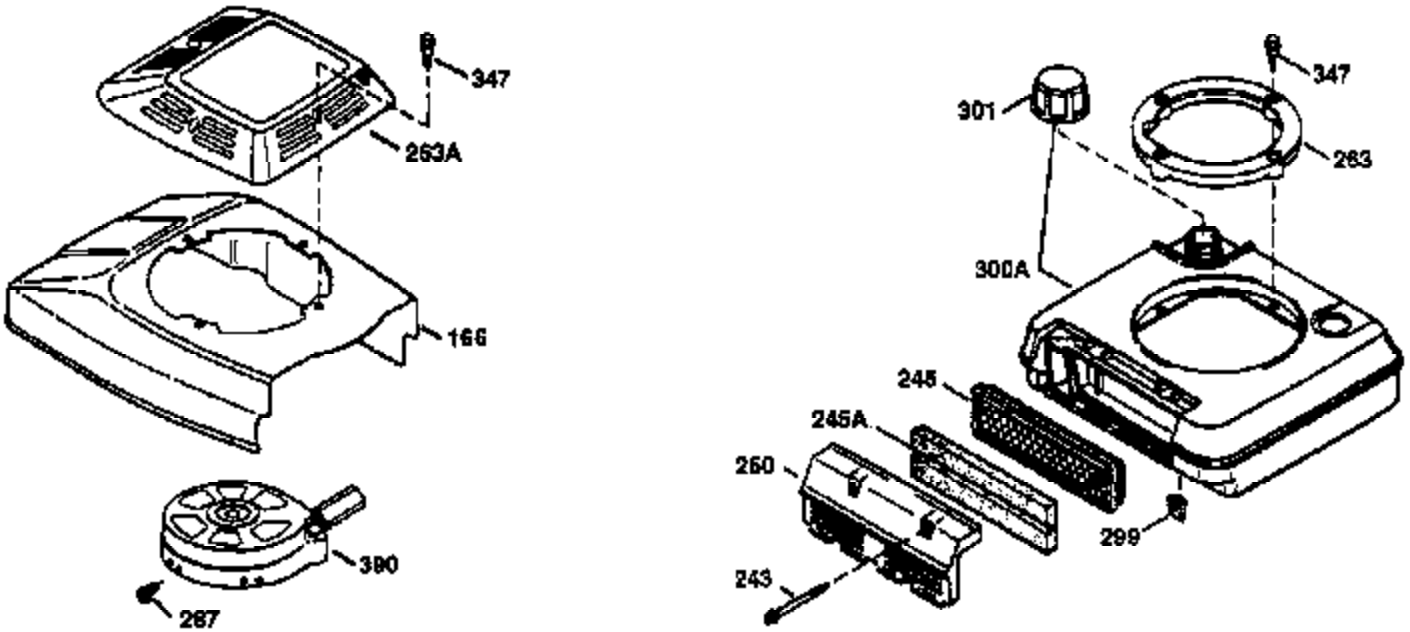

ILLUSTRATION SHOWS TYPICAL PARTS ONLY. ORDER BY PART NUMBER. PARTS NOT LISTED ARE SUPPLIED BY OEM.

VIEW 2 OF 3

Ref #	Part Number	Qty	Description
19	36281	1	Extension Spring
69	35261	1	Mounting Flange Gasket
70	34311D	1	Mounting Flange (Incl. 72 thru 83)
72	30572	1	Oil Drain Plug (Incl. 73)
73	28833	1	Drain Plug Gasket
75	27897	1	Oil Seal
86	650488	6	Screw, 1/4-20 x 1-1/4"
166	35827	1	Engine Shroud
182	6201	2	Screw, 1/4-28 x 7/8"
185	31384A	1	Intake Pipe (Incl. 224)
186	34337	1	Governor Link
223	650451	2	Screw, 1/4-20 x 1"
238	650932	2	Screw, 10-32 x 49/64"
239	34338	1	* Air Cleaner Gasket
245	35066	1	Air Cleaner Filter
250	35986	1	Air Cleaner Cover
263A	35821	1	Grill Starter
287	650926	2	Screw, 8-32 x 21/64"
300	35586	1	Fuel Tank (Incl. 292 & 301)
301	35355	1	Fuel Cap
330	35853	1	Starter Wire
330A	34970	1	Ground Wire
347	650898	4	Screw, 10-32 x 27/32"
390	590637	1	Rewind Starter