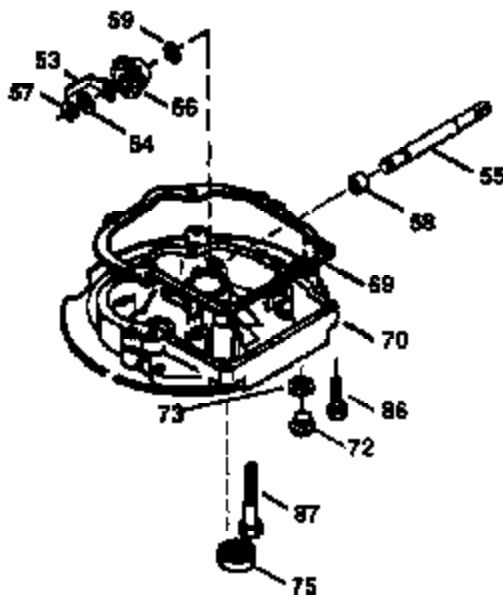

ILLUSTRATION SHOWS TYPICAL PARTS ONLY. ORDER BY PART NUMBER. PARTS NOT LISTED ARE SUPPLIED BY OEM.

VIEW 2 OF 3

Ref #	Part Number	Qty	Description
19	36281	1	Extension Spring
69	35261	1	Mounting Flange Gasket
70	34311D	1	Mounting Flange (Incl. 72 thru 83)
72	30572	1	Oil Drain Plug (Incl. 73)
73	28833	1	Drain Plug Gasket
75	27897	1	Oil Seal
86	650488	6	Screw, 1/4-20 x 1-1/4"
166	35827	1	Engine Shroud
182	6201	2	Screw, 1/4-28 x 7/8"
185	31384A	1	Intake Pipe (Incl. 224)
186	34337	1	Governor Link
223	650451	2	Screw, 1/4-20 x 1"
238	650932	2	Screw, 10-32 x 49/64"
239	34338	1	* Air Cleaner Gasket
245	35066	1	Air Cleaner Filter
250	35986	1	Air Cleaner Cover
263A	35821	1	Grill Starter
287	650926	2	Screw, 8-32 x 21/64"
300	35586	1	Fuel Tank (Incl. 292 & 301)
301	35355	1	Fuel Cap
330	35853	1	Starter Wire
330A	34970	1	Ground Wire
347	650898	4	Screw, 10-32 x 27/32"
390	590637	1	Rewind Starter