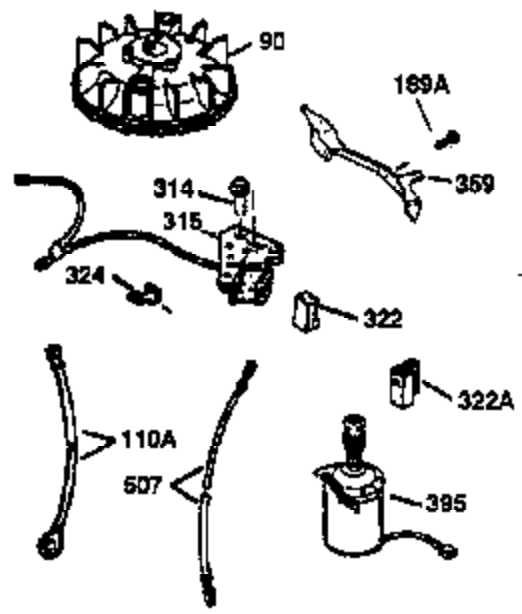

ILLUSTRATION SHOWS TYPICAL PARTS ONLY. ORDER BY PART NUMBER. PARTS NOT LISTED ARE SUPPLIED BY OEM.

VIEW 3 OF 3

Ref #	Part Number	Qty	Description
90	611150	1	Flywheel
238	650932	2	Screw, 10-32 x 49/64"
239	34338	1	* Air Cleaner Gasket
241	35797	1	Air Cleaner Collar
245	35066	1	Air Cleaner Filter
250	35986	1	Air Cleaner Cover
275	35993	1	Muffler
276	35994	1	Locking Plate
277	650957	2	Screw, 1/4-20 x 2-31/32"
314	650767	2	Screw, 8-32 x 27/64"
315	34990	1	Alternator Coil (Milli-Amp)
322	35013	1	Connector Body
330	35853	1	Starter Wire
330A	34970	1	Ground Wire
395	35709	1	Electric Starter Motor (12 Volt)