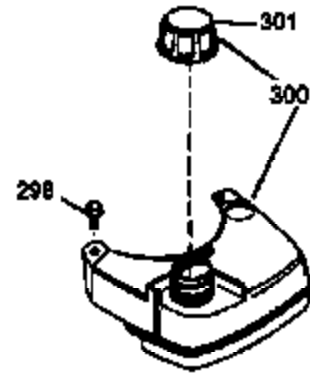

ILLUSTRATION SHOWS TYPICAL PARTS ONLY. ORDER BY PART NUMBER. PARTS NOT LISTED ARE SUPPLIED BY OEM.

VIEW 2 OF 3

Ref #	Part Number	Qty	Description
19	36281	1	Extension Spring
69	35261	1	Mounting Flange Gasket
70	34311D	1	Mounting Flange (Incl. 72 thru 83)
72	30572	1	Oil Drain Plug (Incl. 73)
73	28833	1	Drain Plug Gasket
75	27897	1	Oil Seal
86	650488	6	Screw, 1/4-20 x 1-1/4"
166	35827	1	Engine Shroud
182	6201	2	Screw, 1/4-28 x 7/8"
185	31384A	1	Intake Pipe (Incl. 224)
186	34337	1	Governor Link
223	650451	2	Screw, 1/4-20 x 1"
238	650932	2	Screw, 10-32 x 49/64"
239	34338	1	* Air Cleaner Gasket
245	35066	1	Air Cleaner Filter
250	35986	1	Air Cleaner Cover
263A	35821	1	Grill Starter
287	650926	2	Screw, 8-32 x 21/64"
300	35586	1	Fuel Tank (Incl. 292 & 301)
301	35355	1	Fuel Cap
330	35853	1	Starter Wire
330A	34970	1	Ground Wire
347	650898	4	Screw, 10-32 x 27/32"
390	590637	1	Rewind Starter