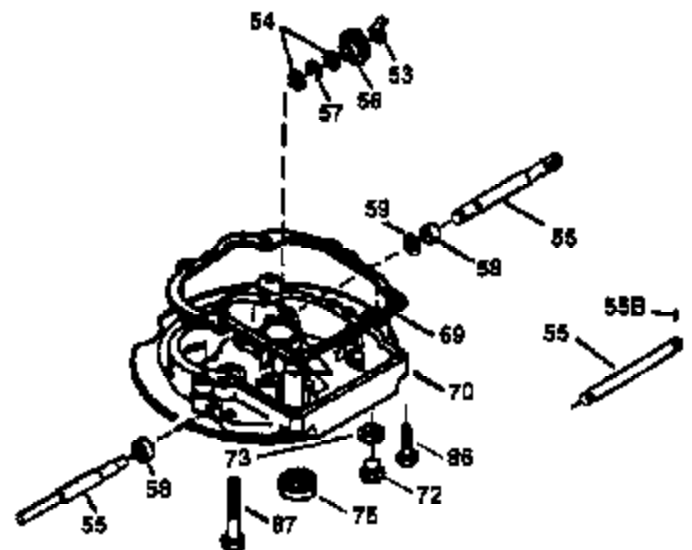

ILLUSTRATION SHOWS TYPICAL PARTS ONLY. ORDER BY PART NUMBER. PARTS NOT LISTED ARE SUPPLIED BY OEM.

VIEW 2 OF 3

Ref #	Part Number	Qty	Description
19	36281	1	Extension Spring
69	35261	1	Mounting Flange Gasket
70	34311D	1	Mounting Flange (Incl. 72 thru 83)
72	30572	1	Oil Drain Plug (Incl. 73)
73	28833	1	Drain Plug Gasket
75	27897	1	Oil Seal
86	650488	6	Screw, 1/4-20 x 1-1/4"
166	35827	1	Engine Shroud
182	6201	2	Screw, 1/4-28 x 7/8"
185	31384A	1	Intake Pipe (Incl. 224)
186	34337	1	Governor Link
223	650451	2	Screw, 1/4-20 x 1"
238	650932	2	Screw, 10-32 x 49/64"
239	34338	1	* Air Cleaner Gasket
245	35066	1	Air Cleaner Filter
250	35986	1	Air Cleaner Cover
263A	35821	1	Grill Starter
287	650926	2	Screw, 8-32 x 21/64"
300	35586	1	Fuel Tank (Incl. 292 & 301)
301	35355	1	Fuel Cap
330	35853	1	Starter Wire
330A	34970	1	Ground Wire
347	650898	4	Screw, 10-32 x 27/32"
390	590637	1	Rewind Starter