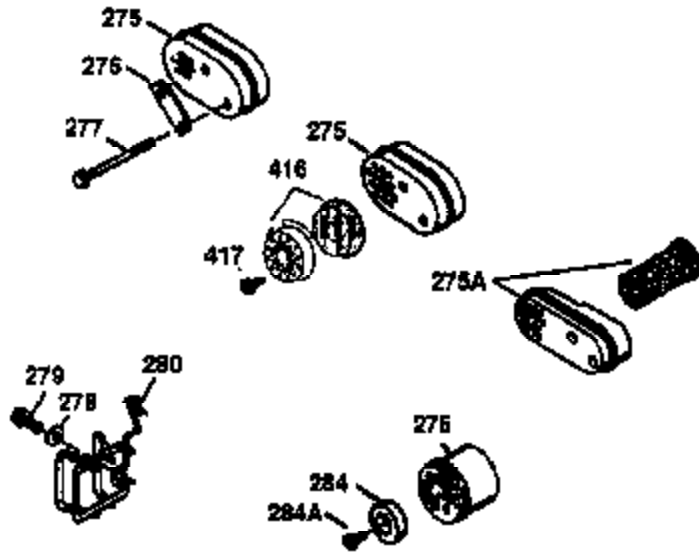

ILLUSTRATION SHOWS TYPICAL PARTS ONLY. ORDER BY PART NUMBER. PARTS NOT LISTED ARE SUPPLIED BY OEM.

VIEW 3 OF 3

Ref #	Part Number	Qty	Description
90	611112	1	Flywheel
238	650932	2	Screw, 10-32 x 49/64"
239	34338	1	* Air Cleaner Gasket
241	35797	1	Air Cleaner Collar
245	35066	1	Air Cleaner Filter
250	35065	1	Air Cleaner Cover
275	34613	1	Muffler
276	33753	1	Locking Plate
277	650795	2	Screw, 1/4-20 x 2-1/4"
416	391022	1	Spark Arrestor Screen (Optional)