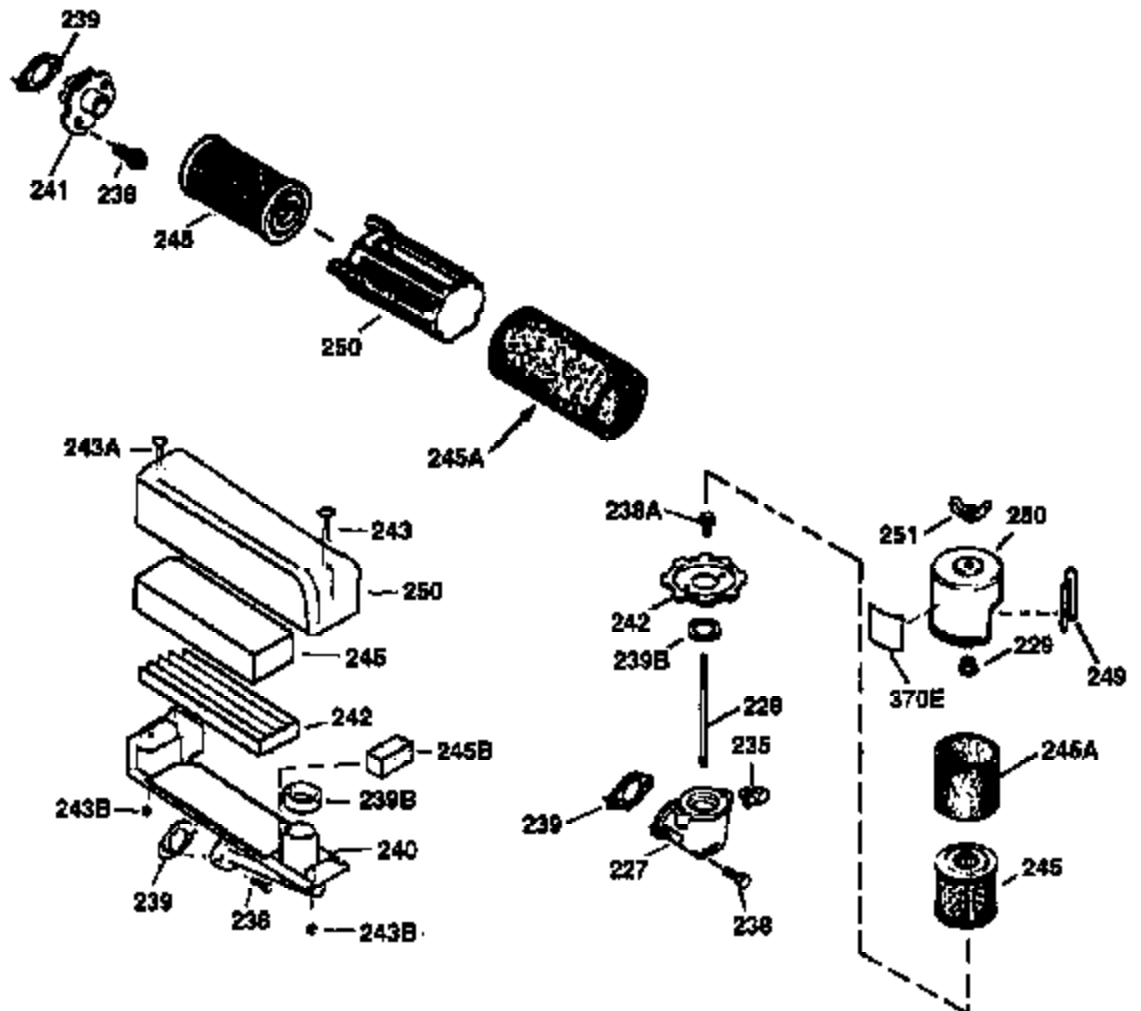

ILLUSTRATION SHOWS TYPICAL PARTS ONLY. ORDER BY PART NUMBER. PARTS NOT LISTED ARE SUPPLIED BY OEM.

VIEW 3 OF 3

Ref #	Part Number	Qty	Description
90	611112	1	Flywheel
238	650932	2	Screw, 10-32 x 49/64"
239	34338	1	* Air Cleaner Gasket
241	35797	1	Air Cleaner Collar
245	35066	1	Air Cleaner Filter
250	35065	1	Air Cleaner Cover
275	34613	1	Muffler
276	33753	1	Locking Plate
277	650795	2	Screw, 1/4-20 x 2-1/4"
416	391022	1	Spark Arrestor Screen (Optional)