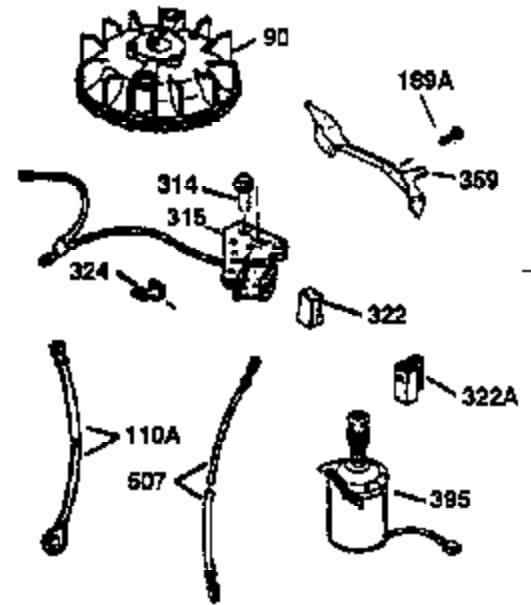

ILLUSTRATION SHOWS TYPICAL PARTS ONLY. ORDER BY PART NUMBER. PARTS NOT LISTED ARE SUPPLIED BY OEM.

VIEW 3 OF 3

Ref #	Part Number	Qty	Description
90	611112	1	Flywheel
238	650932	2	Screw, 10-32 x 49/64"
239	34338	1	* Air Cleaner Gasket
241	35797	1	Air Cleaner Collar
245	35066	1	Air Cleaner Filter
250	35065	1	Air Cleaner Cover
275	34613	1	Muffler
276	33753	1	Locking Plate
277	650795	2	Screw, 1/4-20 x 2-1/4"
416	391022	1	Spark Arrestor Screen (Optional)