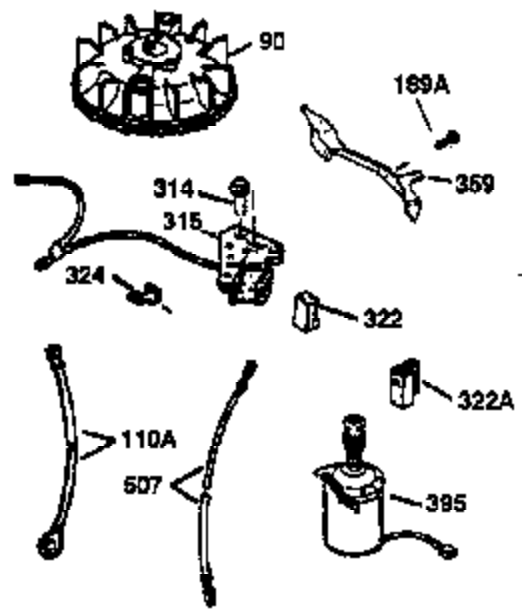

ILLUSTRATION SHOWS TYPICAL PARTS ONLY. ORDER BY PART NUMBER. PARTS NOT LISTED ARE SUPPLIED BY OEM.

VIEW 3 OF 3

Ref #	Part Number	Qty	Description
12A	36558	1	Breather Cover & Tube
90	611112	1	Flywheel
238	650937	2	Screw, 10-32 x 43/64"
239	35848	1	Air Cleaner Gasket
239B	36277	1	Air Cleaner Seal
240	36273	1	Air Cleaner Body (Incl. 239)
242	36276	1	Air Cleaner Base
243	650966	1	Screw, M-5 x 0.8-6g x 2-7/16"
243A	650968	1	Screw, M-5 x 0.8-6g x 1-7/16"
243B	650967	2	Square Nut M-5 x 0.8-6h
245A	36275	1	Air Cleaner Filter
245	36278	1	Air Cleaner Filter
250	36274	1	Air Cleaner Cover
275	36473	1	Muffler (Incl. 277)
277	650988	2	Screw, 1/4-20 x 2-5/16"
416	36085	1	Spark Arrestor Kit (Incl. 417)(Optional)
417	650760	1	Screw, 8-32 x 3/8" (Optional)