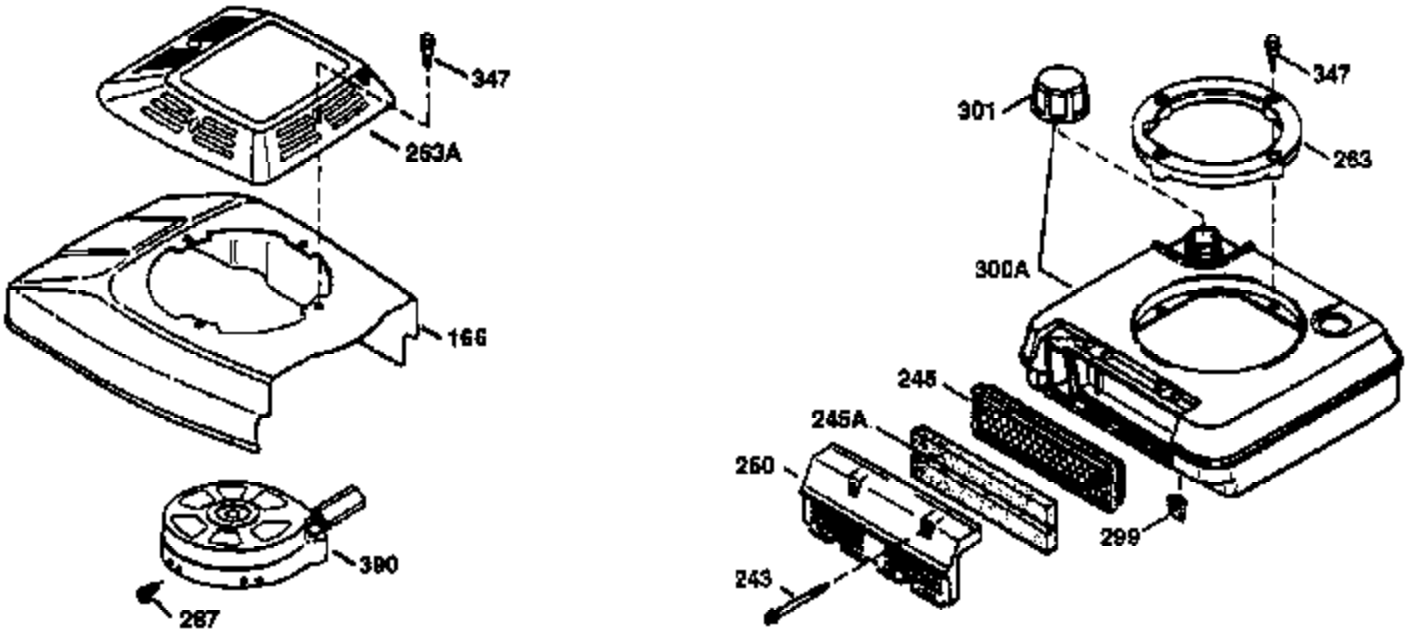

ILLUSTRATION SHOWS TYPICAL PARTS ONLY. ORDER BY PART NUMBER. PARTS NOT LISTED ARE SUPPLIED BY OEM.

VIEW 2 OF 3

Ref #	Part Number	Qty	Description
12A	36558	1	Breather Cover & Tube
19	35998	1	Extension Spring
69	35261	1	Mounting Flange Gasket
70	34311D	1	Mounting Flange (Incl. 72 thru 83)
72	36083	1	Oil Drain Plug
75	27897	1	Oil Seal
86	650488	6	Screw, 1/4-20 x 1-1/4"
182	6201	2	Screw, 1/4-28 x 7/8"
185	31384A	1	Intake Pipe (Incl. 224)
186	36255	1	Governor Link
223	650451	2	Screw, 1/4-20 x 1"
238	650937	2	Screw, 10-32 x 43/64"
239	35848	1	Air Cleaner Gasket
243	650966	1	Screw, M-5 x 0.8-6g x 2-7/16"
245	36278	1	Air Cleaner Filter
245A	36275	1	Air Cleaner Filter
250	36274	1	Air Cleaner Cover
263	36280	1	Trim Ring
287	650926	2	Screw, 8-32 x 21/64"
298	28763	2	Screw, 10-32 x 35/64"
300	36279	1	Fuel Tank (Incl. 292 & 301)
301	35355	1	Fuel Cap
390	590694	1	Rewind Starter (NOTE: This engine could have been built with 590686 starter. Refer to the design of the air intake louvers for part identification. Individual starter parts do not interchange.)