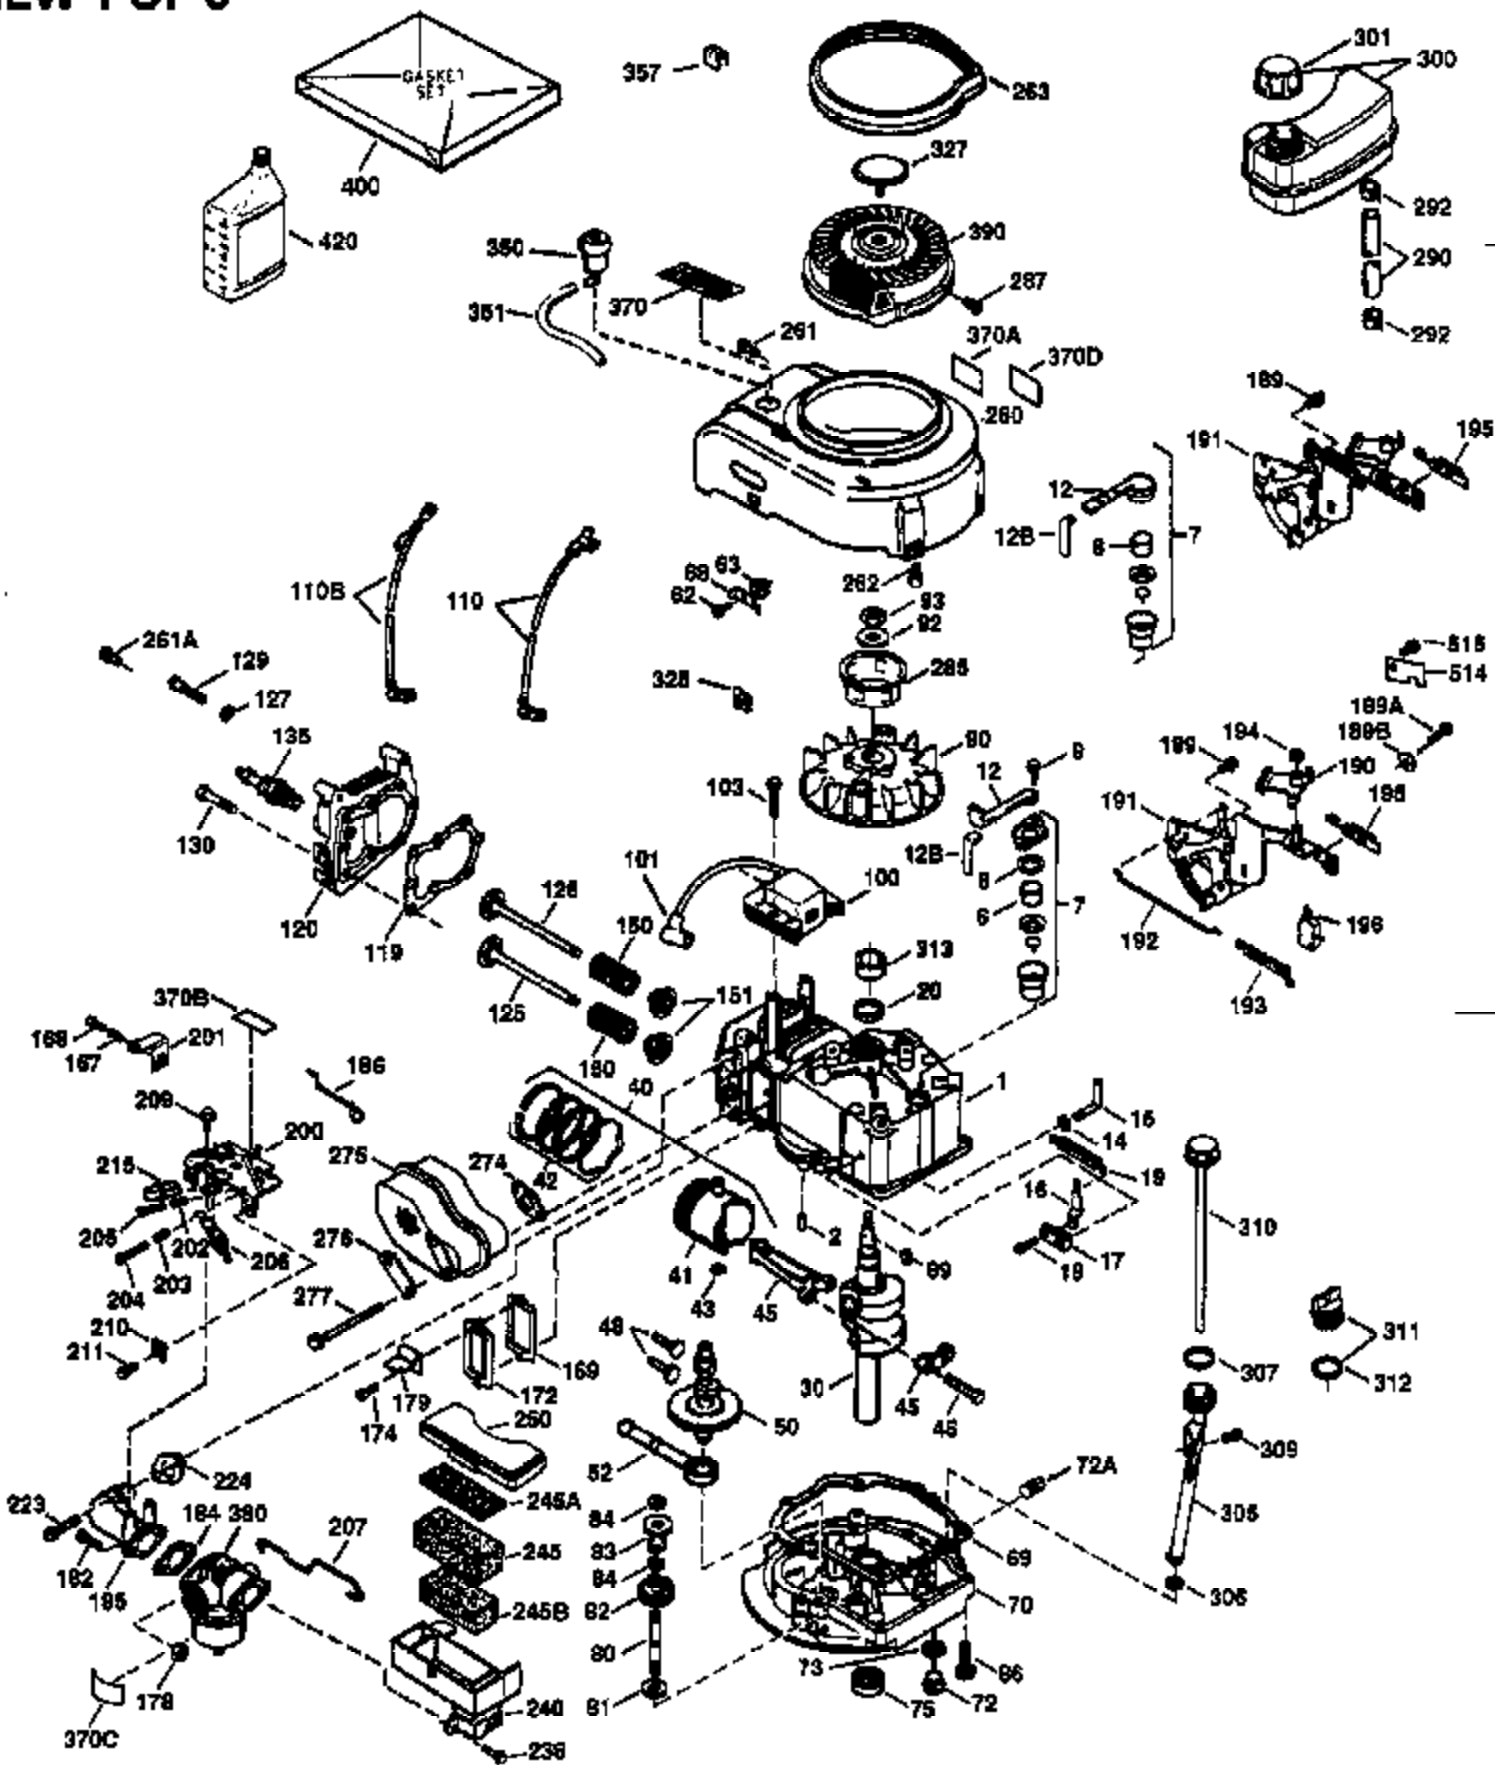

## Engine Parts List #1

Ref #	Part Number	Qty	Description
	1 36478A	1	Cylinder (Incl. 2,7,20 & 125)
	2 26727	2	Dowel Pin
	6 33734	1	Breather Element
	7 36557	1	Breather Ass'y. (Incl. 6 & 12A)
12A	36558	1	Breather Cover & Tube
	14 28277	1	Washer
	15 30589	1	Governor Rod (Incl. 14)
	16 31383A	1	Governor Lever
	17 31335	1	Governor Lever Clamp
	18 650548	1	Screw, 8-32 x 5/16"
	19 35998	1	Extension Spring
	20 32600	1	Oil Seal
	30 36215A	1	Crankshaft
	40 36073	1	Piston, Pin & Ring Set (Std.)
	40 36074	1	Piston, Pin & Ring Set (.010" OS)
	40 36075	1	Piston, Pin & Ring Set (.020" OS)
	41 36070	1	Piston & Pin Ass'y. (Std.) (Incl. 43)
	41 36071	1	Piston & Pin Ass'y. (.010" OS) (Incl. 43)
	41 36072	1	Piston & Pin Ass'y. (.020" OS) (Incl. 43)
	42 36076	1	Ring Set (Std.)
	42 36077	1	Ring Set (.010" OS)
	42 36078	1	Ring Set (.020" OS)
	43 20381	2	Piston Pin Retaining Ring
	45 30963B	1	Connecting Rod Ass'y. (Incl. 46)
	46 32610A	2	Connecting Rod Bolt
	48 27241	2	Valve Lifter
	50 35992	1	Camshaft (MCR)
	52 29914	1	Oil Pump Ass'y.
	69 35261	1	Mounting Flange Gasket
	70 34311D	1	Mounting Flange (Incl. 72 thru 83)
	72 36083	1	Oil Drain Plug
	75 27897	1	Oil Seal
	80 30574A	1	Governor Shaft
	81 30590A	1	Washer
	82 30591	1	Governor Gear Ass'y. (Incl. 81)
	83 30588A	1	Governor Spool
	86 650488	6	Screw, 1/4-20 x 1-1/4"
	89 611004	1	Flywheel Key
	90 611112	1	Flywheel
	92 650815	1	Belleville Washer
	93 650816	1	Flywheel Nut
100	34443A	1	Solid State Ignition
101	610118	1	Spark Plug Cover
103	650814	2	Screw, Torx T-15, 10-24 x 1"
110	34961	1	Ground Wire
119	36477	1	* Cylinder Head Gasket
120	36585	1	Cylinder Head (Incl. 119)
125	36471	1	Exhaust Valve (Std.) (Incl. 151)
125	36472	1	Exhaust Valve (1/32" OS) (Incl. 151)
126	29314B	1	Intake Valve (Std.) (Incl. 151)
126	29315C	1	Intake Valve (1/32" OS) (Incl. 151)
130	6021A	8	Screw, 5/16-18 x 1-1/2"
135	35395	1	Resistor Spark Plug (RJ19LM)
150	35991	2	Valve Spring
151	31673	2	Valve Spring Cap
169	27234A	1	* Valve Cover Gasket
172	32755	1	Valve Cover
174	30200	2	Screw, 10-24 x 9/16"