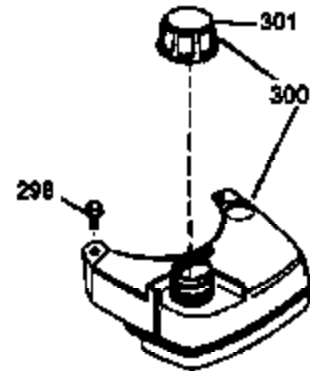

ILLUSTRATION SHOWS TYPICAL PARTS ONLY. ORDER BY PART NUMBER. PARTS NOT LISTED ARE SUPPLIED BY OEM.

VIEW 2 OF 3

Ref #	Part Number	Qty	Description
12A	36558	1	Breather Cover & Tube
19	35998	1	Extension Spring
69	35261	1	Mounting Flange Gasket
70	34311D	1	Mounting Flange (Incl. 72 thru 83)
72	36083	1	Oil Drain Plug
75	27897	1	Oil Seal
86	650488	6	Screw, 1/4-20 x 1-1/4"
182	6201	2	Screw, 1/4-28 x 7/8"
185	31384A	1	Intake Pipe (Incl. 224)
186	36255	1	Governor Link
223	650451	2	Screw, 1/4-20 x 1"
238	650937	2	Screw, 10-32 x 43/64"
239	35848	1	Air Cleaner Gasket
243	650966	1	Screw, M-5 x 0.8-6g x 2-7/16"
245	36278	1	Air Cleaner Filter
245A	36275	1	Air Cleaner Filter
250	36274	1	Air Cleaner Cover
263	36280	1	Trim Ring
287	650926	2	Screw, 8-32 x 21/64"
298	28763	2	Screw, 10-32 x 35/64"
300	36279	1	Fuel Tank (Incl. 292 & 301)
301	35355	1	Fuel Cap
390	590694	1	Rewind Starter (NOTE: This engine could have been built with 590686 starter. Refer to the design of the air intake louvers for part identification. Individual starter parts do not interchange.)