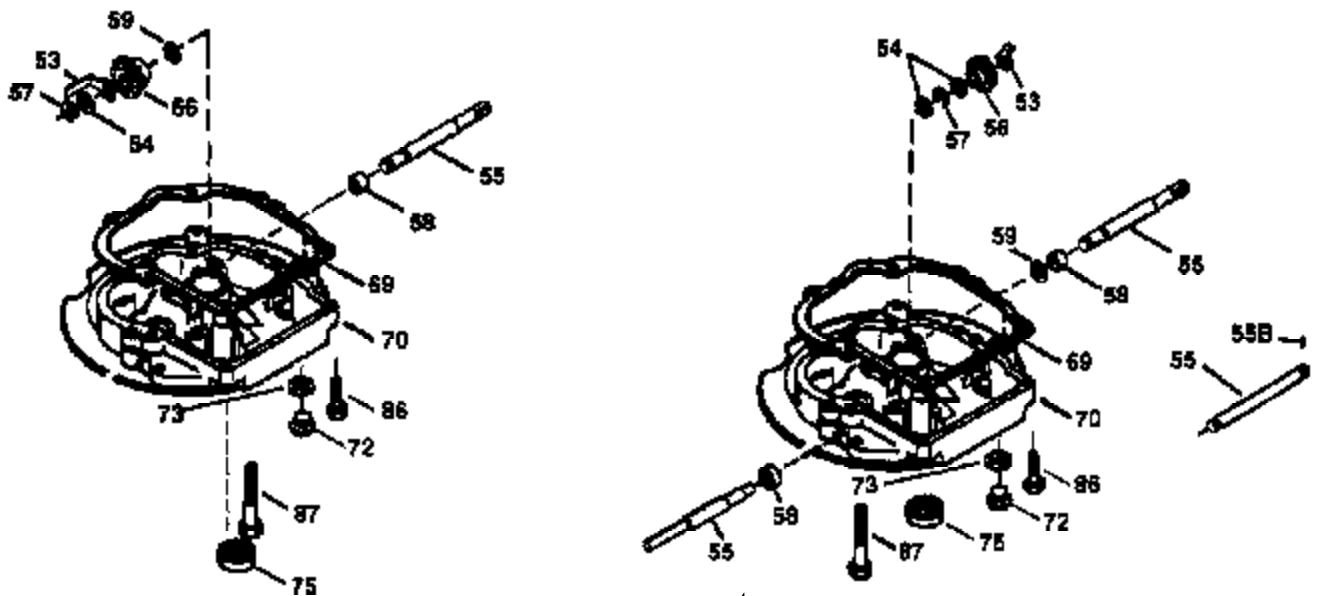

ILLUSTRATION SHOWS TYPICAL PARTS ONLY. ORDER BY PART NUMBER. PARTS NOT LISTED ARE SUPPLIED BY OEM.

VIEW 2 OF 3

Ref #	Part Number	Qty	Description
12A	36558	1	Breather Cover & Tube
19	35998	1	Extension Spring
69	35261	1	Mounting Flange Gasket
70	34311D	1	Mounting Flange (Incl. 72 thru 83)
72	36083	1	Oil Drain Plug
75	27897	1	Oil Seal
86	650488	6	Screw, 1/4-20 x 1-1/4"
182	6201	2	Screw, 1/4-28 x 7/8"
185	31384A	1	Intake Pipe (Incl. 224)
186	36255	1	Governor Link
223	650451	2	Screw, 1/4-20 x 1"
238	650937	2	Screw, 10-32 x 43/64"
239	35848	1	Air Cleaner Gasket
243	650966	1	Screw, M-5 x 0.8-6g x 2-7/16"
245	36278	1	Air Cleaner Filter
245A	36275	1	Air Cleaner Filter
250	36274	1	Air Cleaner Cover
263	36280	1	Trim Ring
287	650926	2	Screw, 8-32 x 21/64"
298	28763	2	Screw, 10-32 x 35/64"
300	36279	1	Fuel Tank (Incl. 292 & 301)
301	35355	1	Fuel Cap
390	590694	1	Rewind Starter (NOTE: This engine could have been built with 590686 starter. Refer to the design of the air intake louvers for part identification. Individual starter parts do not interchange.)