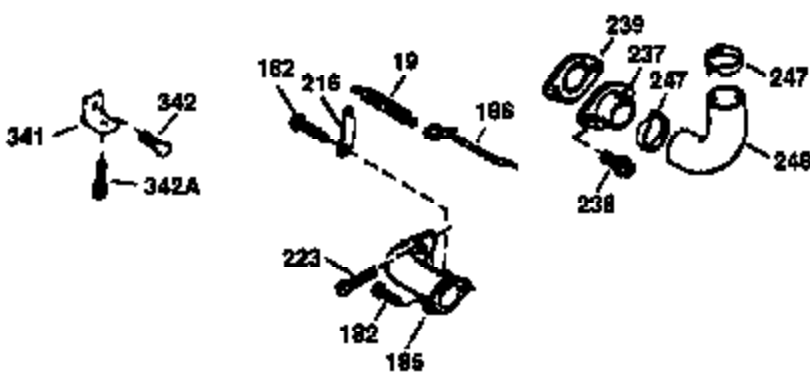

ILLUSTRATION SHOWS TYPICAL PARTS ONLY. ORDER BY PART NUMBER. PARTS NOT LISTED ARE SUPPLIED BY OEM.

VIEW 2 OF 3

Ref #	Part Number	Qty	Description
12A	36558	1	Breather Cover & Tube
19	35998	1	Extension Spring
69	35261	1	Mounting Flange Gasket
70	34311D	1	Mounting Flange (Incl. 72 thru 83)
72	36083	1	Oil Drain Plug
75	27897	1	Oil Seal
86	650488	6	Screw, 1/4-20 x 1-1/4"
182	6201	2	Screw, 1/4-28 x 7/8"
185	31384A	1	Intake Pipe (Incl. 224)
186	36255	1	Governor Link
223	650451	2	Screw, 1/4-20 x 1"
238	650937	2	Screw, 10-32 x 43/64"
239	35848	1	Air Cleaner Gasket
243	650966	1	Screw, M-5 x 0.8-6g x 2-7/16"
245	36278	1	Air Cleaner Filter
245A	36275	1	Air Cleaner Filter
250	36274	1	Air Cleaner Cover
263	36280	1	Trim Ring
287	650926	2	Screw, 8-32 x 21/64"
298	28763	2	Screw, 10-32 x 35/64"
300	36279	1	Fuel Tank (Incl. 292 & 301)
301	35355	1	Fuel Cap
390	590694	1	Rewind Starter (NOTE: This engine could have been built with 590686 starter. Refer to the design of the air intake louvers for part identification. Individual starter parts do not interchange.)