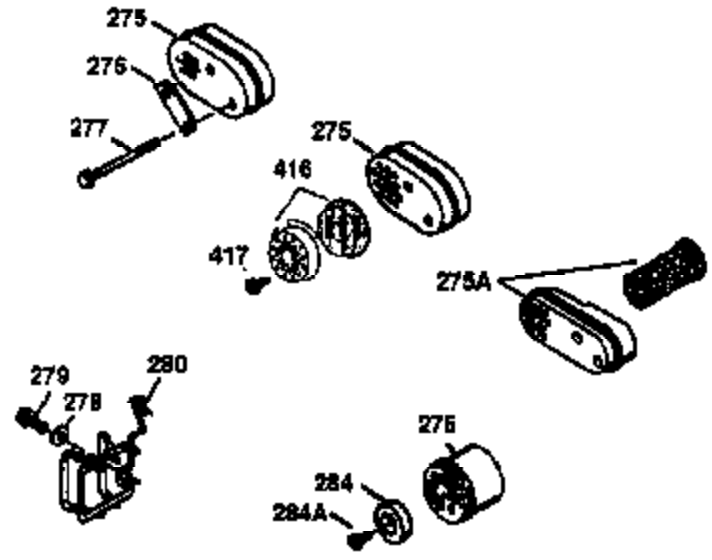

ILLUSTRATION SHOWS TYPICAL PARTS ONLY. ORDER BY PART NUMBER. PARTS NOT LISTED ARE SUPPLIED BY OEM.

VIEW 3 OF 3

Ref #	Part Number	Qty	Description
12A	36558	1	Breather Cover & Tube
90	611112	1	Flywheel
238	650937	2	Screw, 10-32 x 43/64"
239	35848	1	Air Cleaner Gasket
239B	36277	1	Air Cleaner Seal
240	36273	1	Air Cleaner Body (Incl. 239)
242	36276	1	Air Cleaner Base
243	650966	1	Screw, M-5 x 0.8-6g x 2-7/16"
243A	650968	1	Screw, M-5 x 0.8-6g x 1-7/16"
243B	650967	2	Square Nut M-5 x 0.8-6h
245A	36275	1	Air Cleaner Filter
245	36278	1	Air Cleaner Filter
250	36274	1	Air Cleaner Cover
275	36473	1	Muffler (Incl. 277)
277	650988	2	Screw, 1/4-20 x 2-5/16"
416	36085	1	Spark Arrestor Kit (Incl. 417)(Optional)
417	650760	1	Screw, 8-32 x 3/8" (Optional)