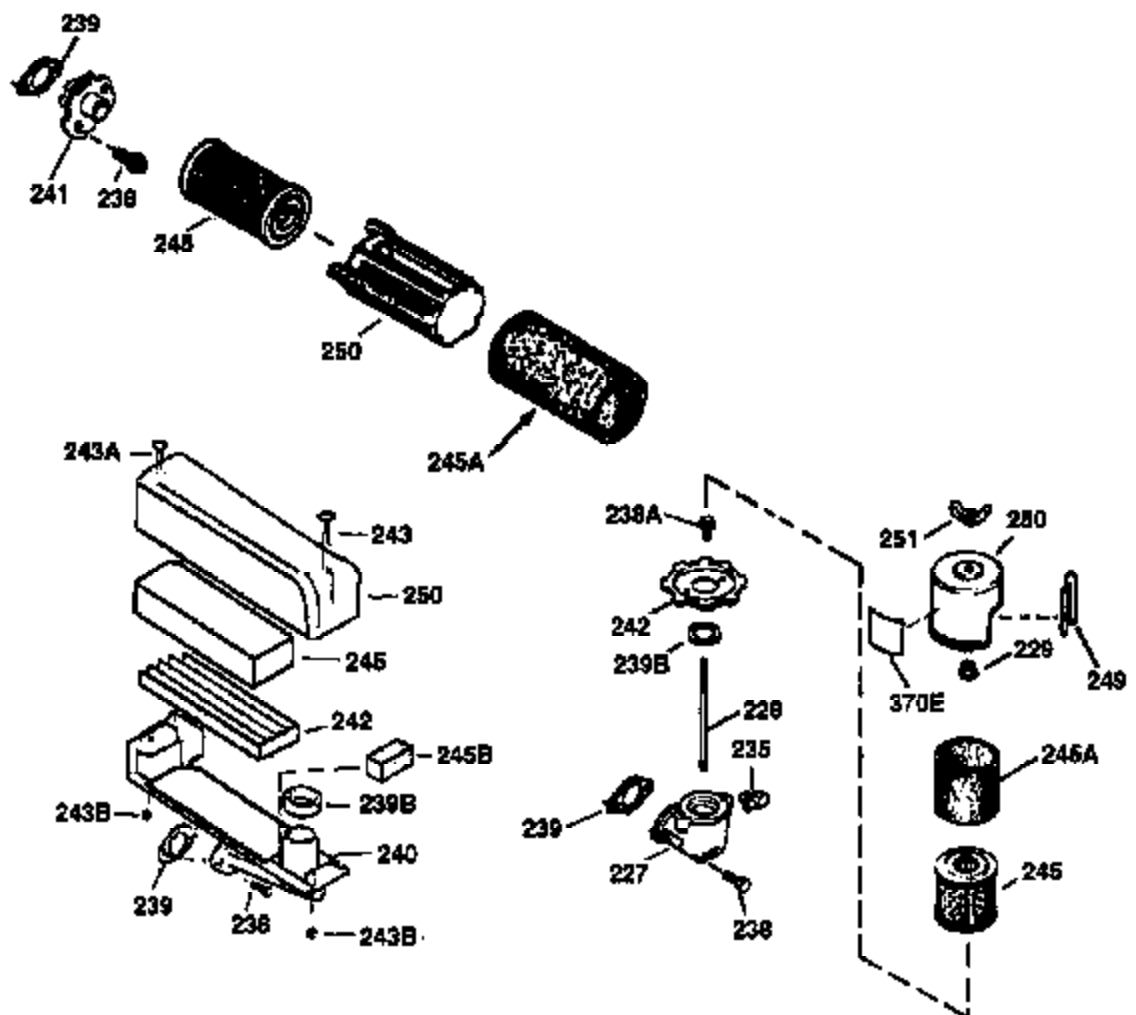

ILLUSTRATION SHOWS TYPICAL PARTS ONLY. ORDER BY PART NUMBER. PARTS NOT LISTED ARE SUPPLIED BY OEM.

VIEW 3 OF 3

Ref #	Part Number	Qty	Description
12A	36558	1	Breather Cover & Tube
90	611112	1	Flywheel
238	650937	2	Screw, 10-32 x 43/64"
239	35848	1	Air Cleaner Gasket
239B	36277	1	Air Cleaner Seal
240	36273	1	Air Cleaner Body (Incl. 239)
242	36276	1	Air Cleaner Base
243	650966	1	Screw, M-5 x 0.8-6g x 2-7/16"
243A	650968	1	Screw, M-5 x 0.8-6g x 1-7/16"
243B	650967	2	Square Nut M-5 x 0.8-6h
245A	36275	1	Air Cleaner Filter
245	36278	1	Air Cleaner Filter
250	36274	1	Air Cleaner Cover
275	36473	1	Muffler (Incl. 277)
277	650988	2	Screw, 1/4-20 x 2-5/16"
416	36085	1	Spark Arrestor Kit (Incl. 417)(Optional)
417	650760	1	Screw, 8-32 x 3/8" (Optional)