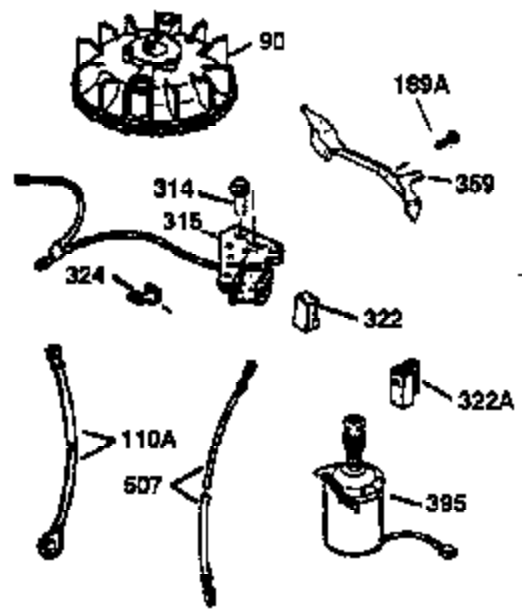

ILLUSTRATION SHOWS TYPICAL PARTS ONLY. ORDER BY PART NUMBER. PARTS NOT LISTED ARE SUPPLIED BY OEM.

VIEW 3 OF 3

Ref #	Part Number	Qty	Description
12A	36558	1	Breather Cover & Tube
90	611112	1	Flywheel
238	650937	2	Screw, 10-32 x 43/64"
239	35848	1	Air Cleaner Gasket
239A	36277	1	Air Cleaner Seal
240	36273	1	Air Cleaner Body (Incl. 239)
242	36276	1	Air Cleaner Base
243A	650968	1	Screw, M-5 x 0.8-6g x 1-7/16"
243B	650967	2	Square Nut M-5 x 0.8g-6h
243	650966	1	Screw, M-5 x 0.8-6g x 2-7/16"
245	36278	1	Air Cleaner Filter
245B	36275	1	Air Cleaner Filter
250	36274	1	Air Cleaner Cover
275	35993	1	Muffler
276	35994	1	Locking Plate
277	650957	2	Screw, 1/4-20 x 2-31/32
416	36085	1	Spark Arrestor Kit (Incl. 417)(Optional)
417	650760	1	Screw, 8-32 x 3/8" (Optional)