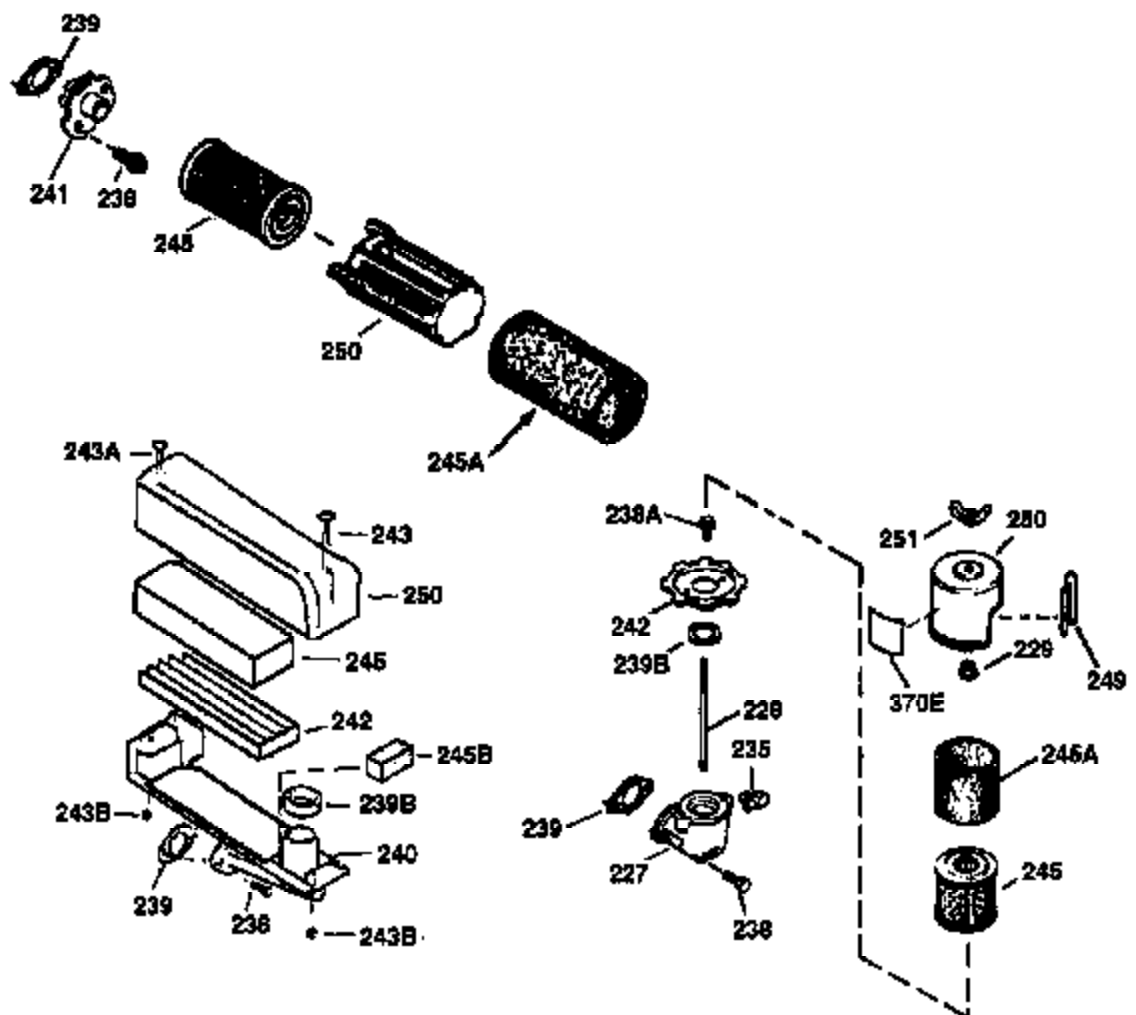

ILLUSTRATION SHOWS TYPICAL PARTS ONLY. ORDER BY PART NUMBER. PARTS NOT LISTED ARE SUPPLIED BY OEM.

VIEW 3 OF 3

Ref #	Part Number	Qty	Description
12A	36558	1	Breather Cover & Tube
90	611112	1	Flywheel
238	650937	2	Screw, 10-32 x 43/64"
239	35848	1	Air Cleaner Gasket
239A	36277	1	Air Cleaner Seal
240	36273	1	Air Cleaner Body (Incl. 239)
242	36276	1	Air Cleaner Base
243A	650968	1	Screw, M-5 x 0.8-6g x 1-7/16"
243B	650967	2	Square Nut M-5 x 0.8g-6h
243	650966	1	Screw, M-5 x 0.8-6g x 2-7/16"
245	36278	1	Air Cleaner Filter
245B	36275	1	Air Cleaner Filter
250	36274	1	Air Cleaner Cover
275	35993	1	Muffler
276	35994	1	Locking Plate
277	650957	2	Screw, 1/4-20 x 2-31/32
416	36085	1	Spark Arrestor Kit (Incl. 417)(Optional)
417	650760	1	Screw, 8-32 x 3/8" (Optional)