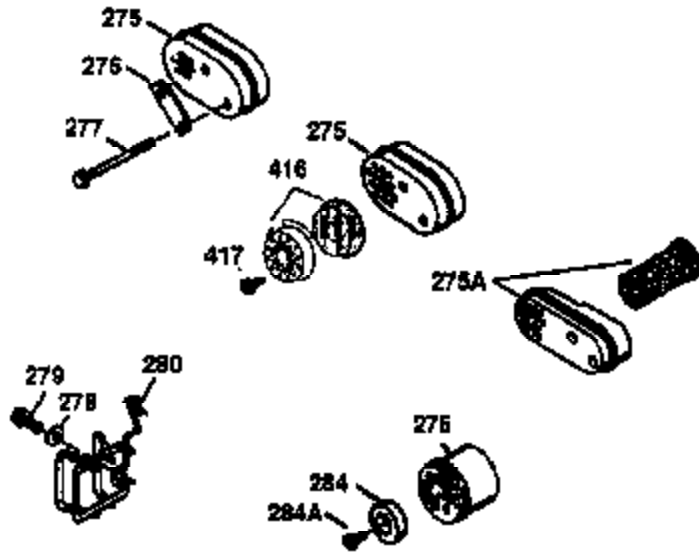

ILLUSTRATION SHOWS TYPICAL PARTS ONLY. ORDER BY PART NUMBER. PARTS NOT LISTED ARE SUPPLIED BY OEM.

VIEW 3 OF 3

Ref #	Part Number	Qty	Description
12A	36558	1	Breather Cover & Tube
90	611112	1	Flywheel
238	650937	2	Screw, 10-32 x 43/64"
239	35848	1	Air Cleaner Gasket
239A	36277	1	Air Cleaner Seal
240	36273	1	Air Cleaner Body (Incl. 239)
242	36276	1	Air Cleaner Base
243A	650968	1	Screw, M-5 x 0.8-6g x 1-7/16"
243B	650967	2	Square Nut M-5 x 0.8g-6h
243	650966	1	Screw, M-5 x 0.8-6g x 2-7/16"
245	36278	1	Air Cleaner Filter
245B	36275	1	Air Cleaner Filter
250	36274	1	Air Cleaner Cover
275	35993	1	Muffler
276	35994	1	Locking Plate
277	650957	2	Screw, 1/4-20 x 2-31/32
416	36085	1	Spark Arrestor Kit (Incl. 417)(Optional)
417	650760	1	Screw, 8-32 x 3/8" (Optional)