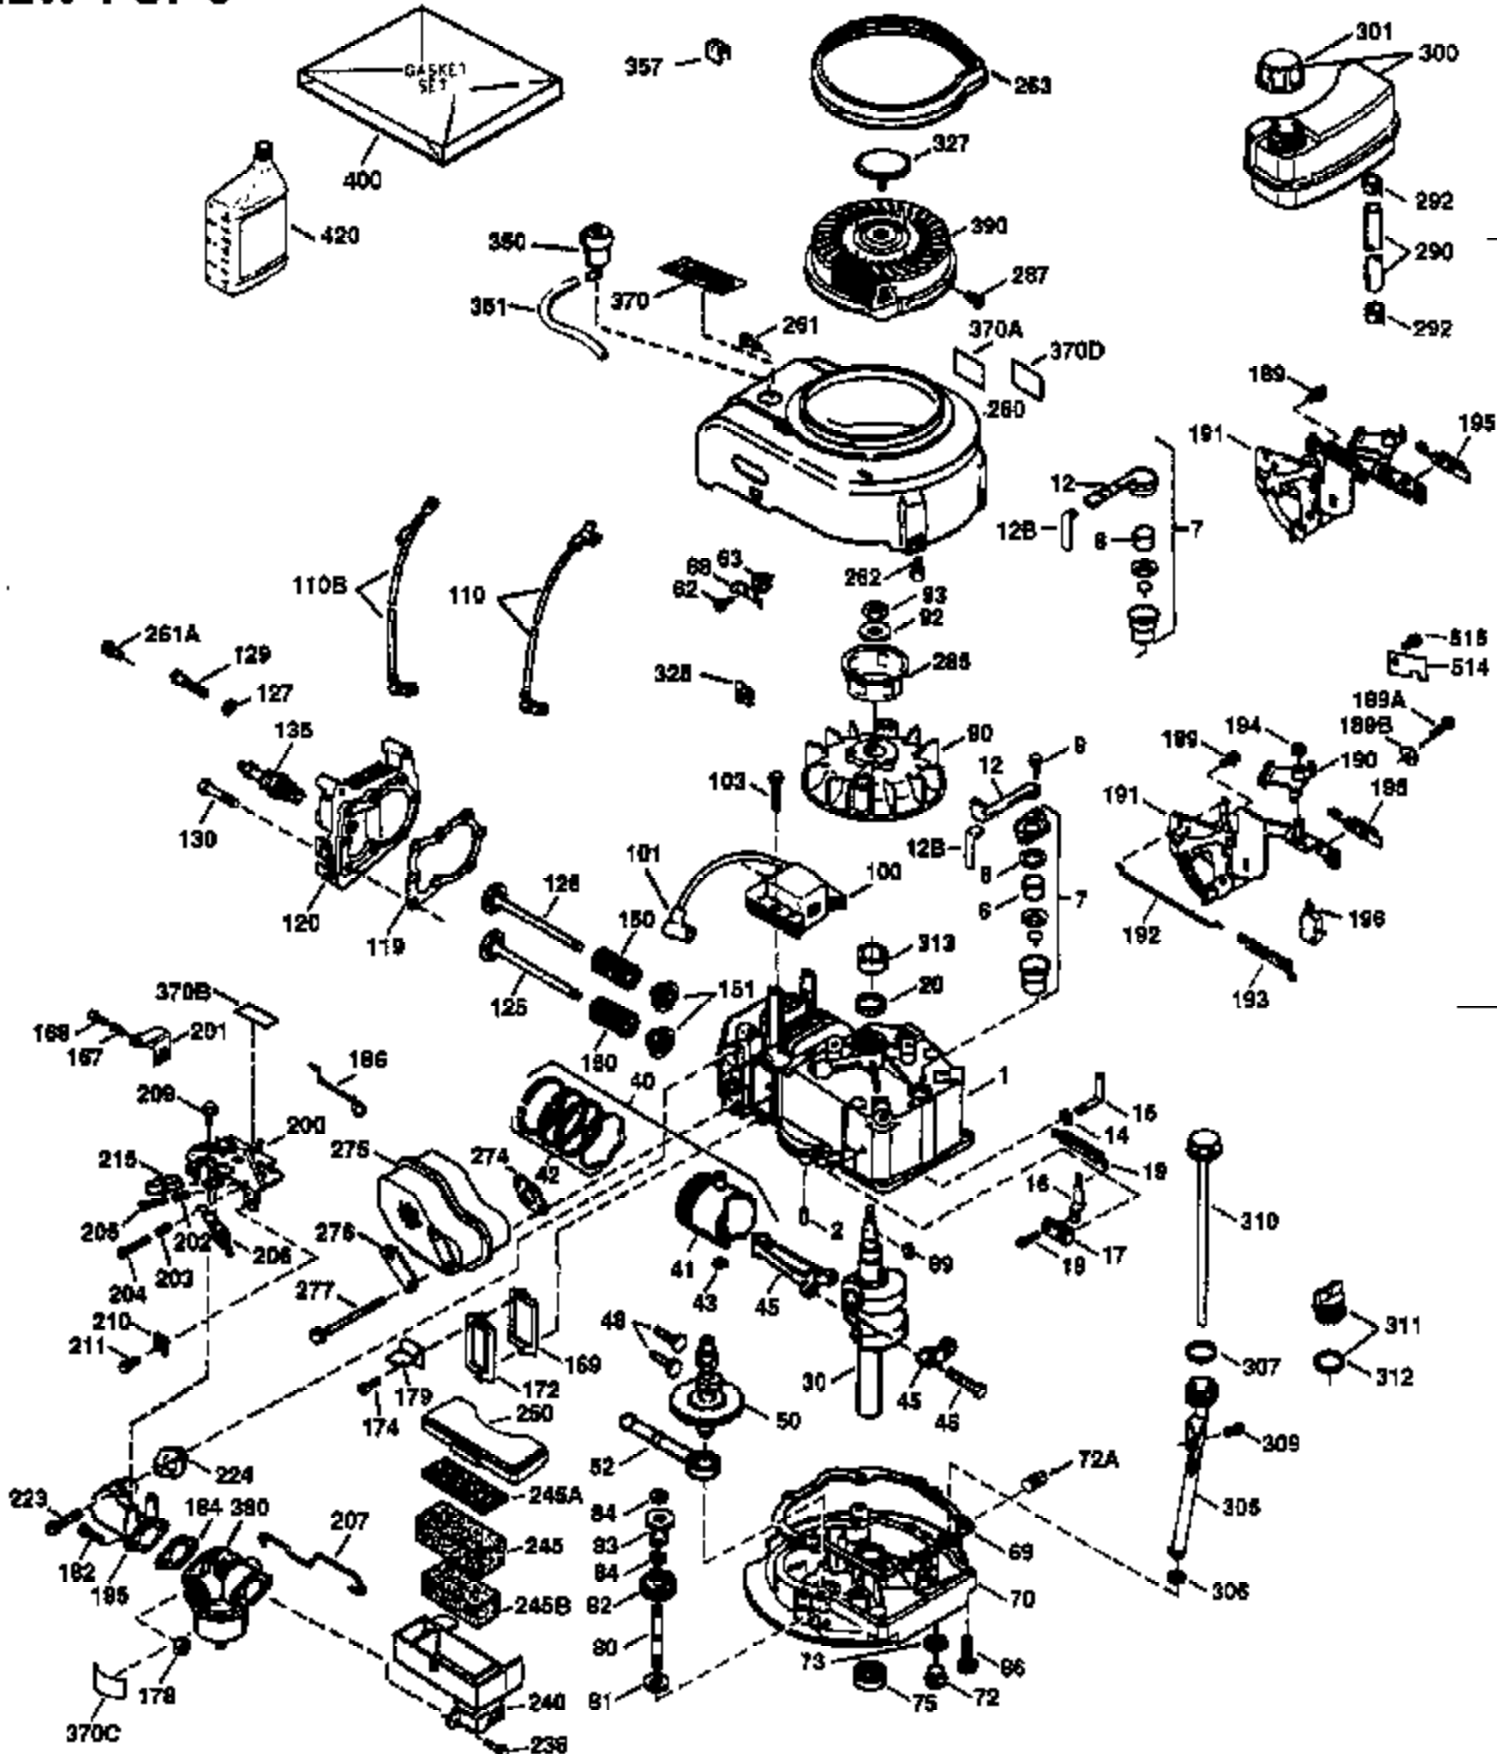

ILLUSTRATION SHOWS TYPICAL PARTS ONLY. ORDER BY PART NUMBER. PARTS NOT LISTED ARE SUPPLIED BY OEM.

VIEW 1 OF 3

Engine Parts List #1

Ref #	Part Number	Qty	Description
1	36478A	1	Cylinder (Incl. 2,7,20 & 125)
2	26727	2	Dowel Pin
6	33734	1	Breather Element
7	36557	1	Breather Ass'y. (Incl. 6 & 12A)
12A	36558	1	Breather Cover & Tube
14	28277	1	Washer
15	30589	1	Governor Rod (Incl. 14)
16	31383A	1	Governor Lever
17	31335	1	Governor Lever Clamp
18	650548	1	Screw, 8-32 x 5/16"
19	36281	1	Extension Spring
20	32600	1	Oil Seal
30	36215A	1	Crankshaft
40	36073	1	Piston, Pin & Ring Set (Std.)
40	36074	1	Piston, Pin & Ring Set (.010" OS)
40	36075	1	Piston, Pin & Ring Set (.020" OS)
41	36070	1	Piston & Pin Ass'y. (Std.) (Incl. 43)
41	36071	1	Piston & Pin Ass'y. (.010" OS) (Incl. 43)
41	36072	1	Piston & Pin Ass'y. (.020" OS) (Incl. 43)
42	36076	1	Ring Set (Std.)
42	36077	1	Ring Set (.010" OS)
42	36078	1	Ring Set (.020" OS)
43	20381	2	Piston Pin Retaining Ring
45	30963B	1	Connecting Rod Ass'y. (Incl. 46)
46	32610A	2	Connecting Rod Bolt
48	27241	2	Valve Lifter
50	35992	1	Camshaft (MCR)
52	29914	1	Oil Pump Ass'y.
69	35261	1	Mounting Flange Gasket
70	34311D	1	Mounting Flange (Incl. 72 thru 83)
72	36083	1	Oil Drain Plug
75	27897	1	Oil Seal
80	30574A	1	Governor Shaft
81	30590A	1	Washer
82	30591	1	Governor Gear Ass'y. (Incl. 81)
83	30588A	1	Governor Spool
86	650488	6	Screw, 1/4-20 x 1-1/4"
89	611004	1	Flywheel Key
90	611112	1	Flywheel
92	650815	1	Belleville Washer
93	650816	1	Flywheel Nut
100	34443A	1	Solid State Ignition
101	610118	1	Spark Plug Cover
103	650814	2	Screw, Torx T-15, 10-24 x 1"
110	34961	1	Ground Wire
119	36477	1	* Cylinder Head Gasket
120	36585	1	Cylinder Head (Incl. 119)
125	36471	1	Exhaust Valve (Std.) (Incl. 151)
125	36472	1	Exhaust Valve (1/32" OS) (Incl. 151)
126	29314B	1	Intake Valve (Std.) (Incl. 151)
126	29315C	1	Intake Valve (1/32" OS) (Incl. 151)
130	6021A	8	Screw, 5/16-18 x 1-1/2"
135	35395	1	Resistor Spark Plug (RJ19LM)
150	35991	2	Valve Spring
151	31673	2	Valve Spring Cap
169	27234A	1	* Valve Cover Gasket
172	32755	1	Valve Cover
174	30200	2	Screw, 10-24 x 9/16"