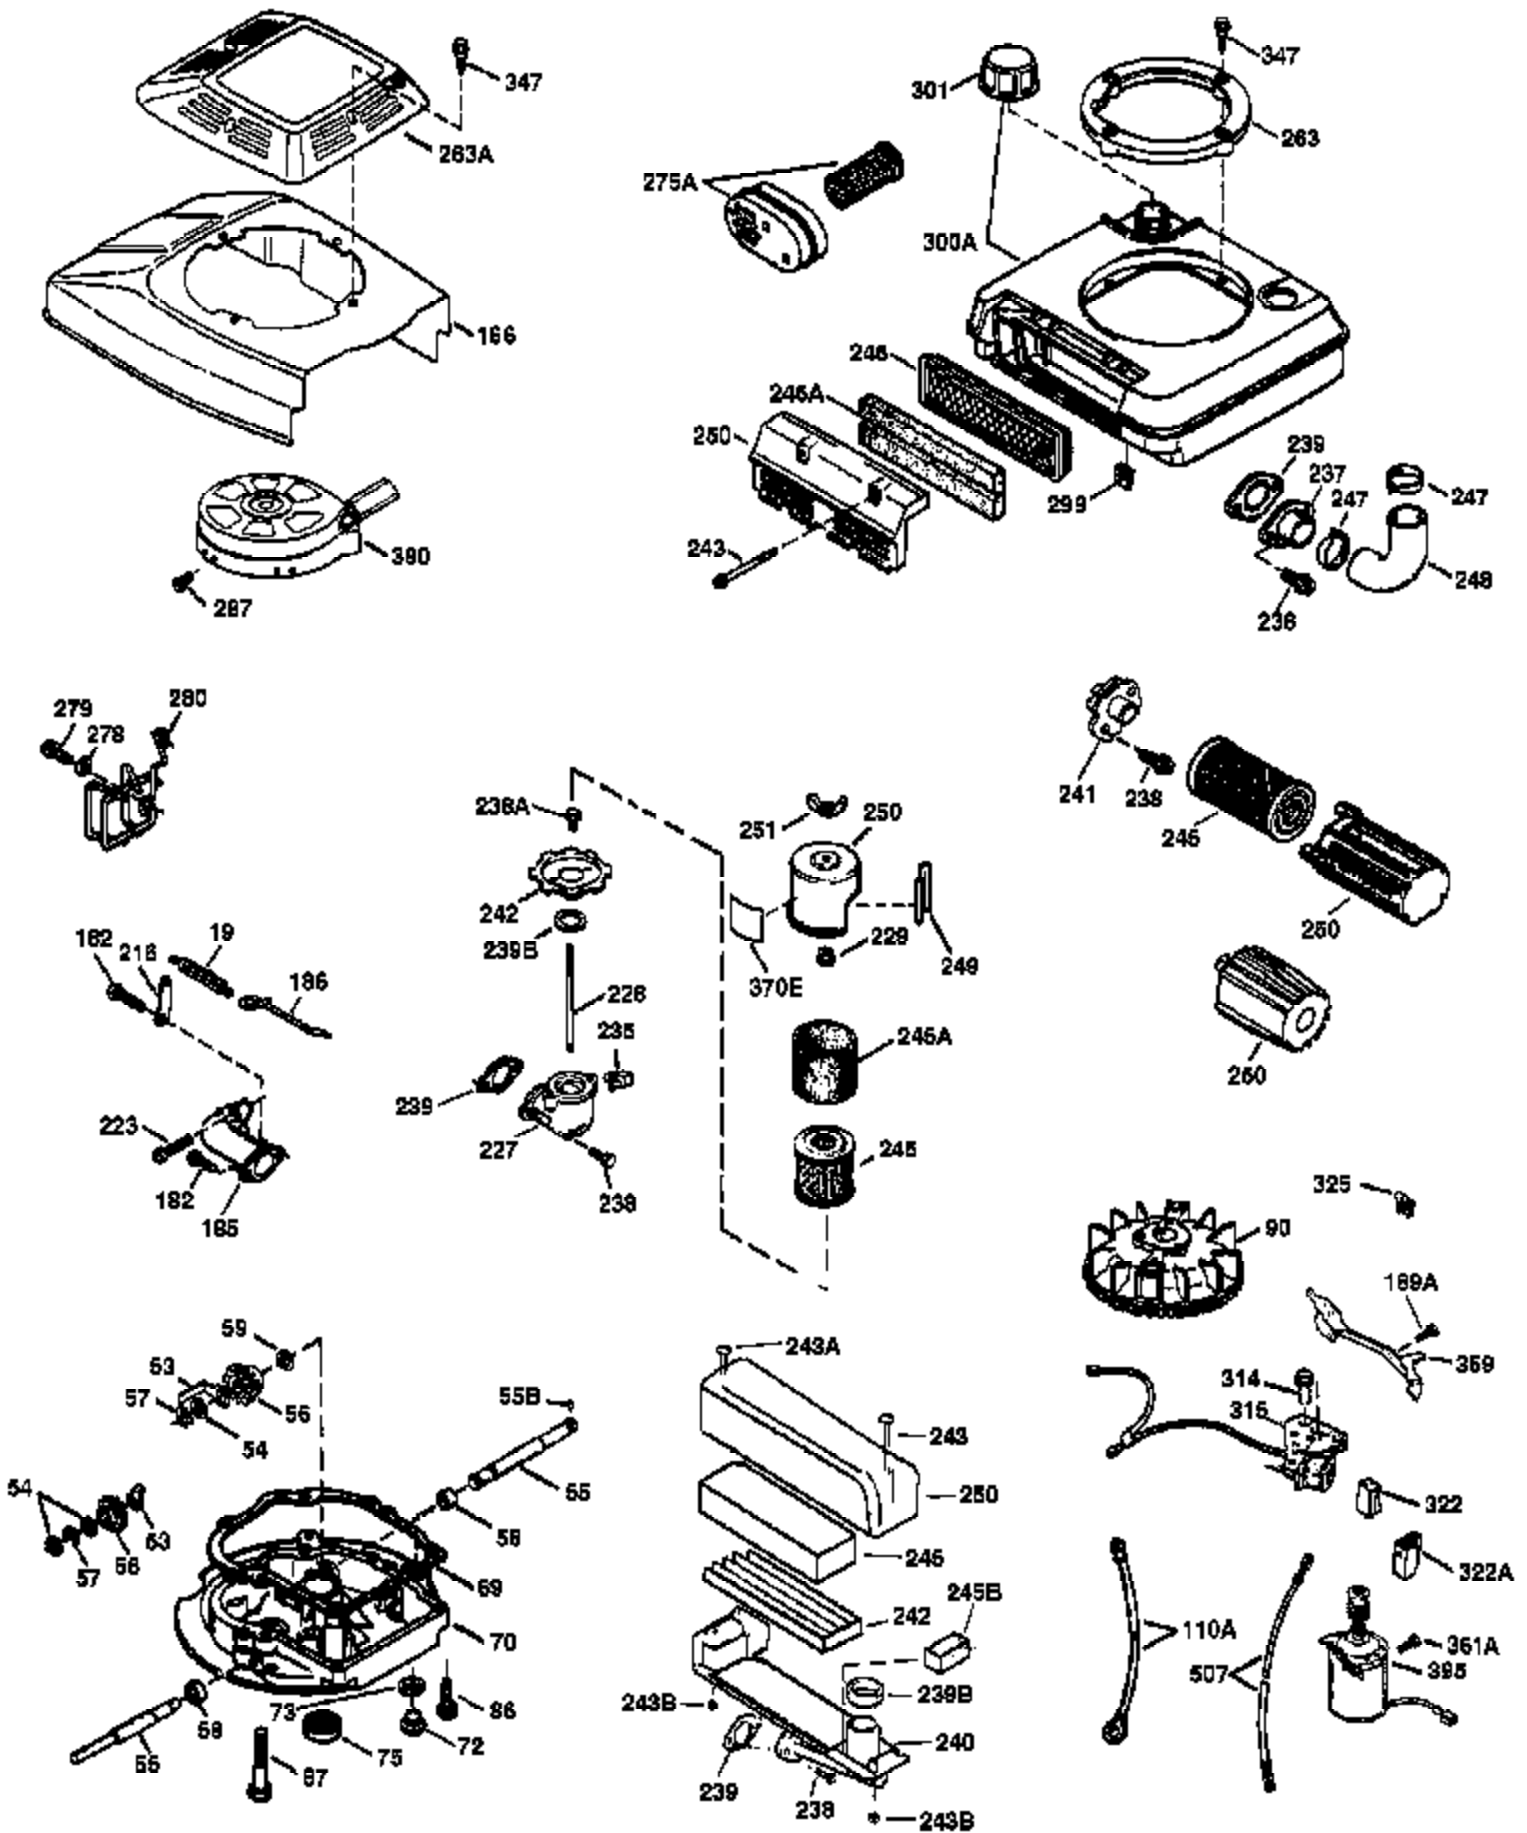

Ref #	Part Number	Qty	Description
19	36281	1	Extension Spring
69	35261	1	Mounting Flange Gasket
70	34311D	1	Mounting Flange (Incl. 72 thru 83)
72	36083	1	Oil Drain Plug
75	27897	1	Oil Seal
86	650488	6	Screw, 1/4-20 x 1-1/4"
90	611112	1	Flywheel
182	6201	2	Screw, 1/4-28 x 7/8"
185	31384A	1	Intake Pipe (Incl. 224)
186	34337	1	Governor Link
223	650451	2	Screw, 1/4-20 x 1"
238	650937	2	Screw, 10-32 x 43/64"
239B	36277	1	Air Cleaner Seal
239	35848	1	* Air Cleaner Gasket
240	36273	1	Air Cleaner Body
242	36276	1	Air Cleaner Base
243A	650968	1	Screw, M-5 x 0.8-6g x 1-7/16"
243B	650967	2	Square Nut, M-5 x 0.8-6h
243	650966	1	Screw, M-5 x 0.8-6g x 2-7/16"
245	36278	1	Air Cleaner Filter
245B	36275	1	Air Cleaner Filter
250	36274	1	Air Cleaner Cover
263	36280	1	Trim Ring
287	650926	2	Screw, 8-32 x 21/64"
301	36246	1	Fuel Cap
390	590732	1	Rewind Starter (NOTE: This engine could have been built with 590688 starter. Refer to the design of the air intake louvers for part identification. Individual starter parts do not interchange.)