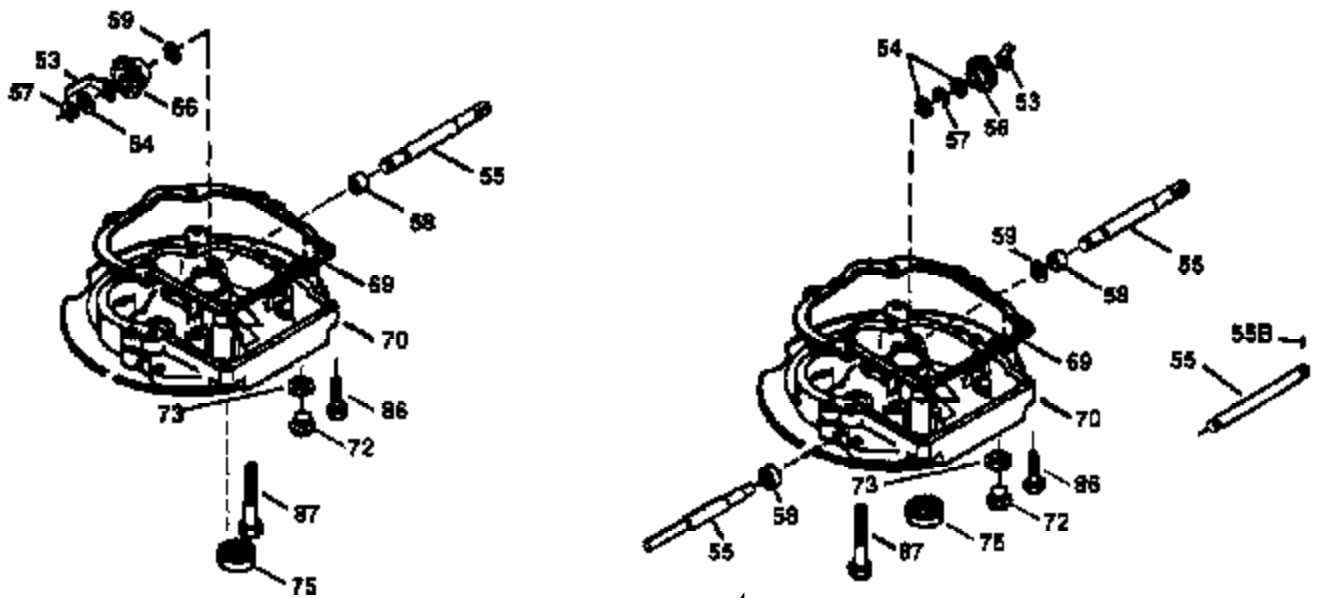

ILLUSTRATION SHOWS TYPICAL PARTS ONLY. ORDER BY PART NUMBER. PARTS NOT LISTED ARE SUPPLIED BY OEM.

VIEW 2 OF 3

Ref #	Part Number	Qty	Description
19	35998	1	Extension Spring
69	35261	1	Mounting Flange Gasket
70	34311D	1	Mounting Flange (Incl. 72 thru 83)
72	36083	1	Oil Drain Plug
75	27897	1	Oil Seal
86	650488	6	Screw, 1/4-20 x 1-1/4"
182	6201	2	Screw, 1/4-28 x 7/8"
185	31384A	1	Intake Pipe (Incl. 224)
186	36255	1	Governor Link
223	650451	2	Screw, 1/4-20 x 1"
238	650937	2	Screw, 10-32 x 43/64"
239	35848	1	* Air Cleaner Gasket
243	650966	1	Screw, M-5 x 0.8-6g x 2-7/16"
245	36278	1	Air Cleaner Filter
245A	36275	1	Air Cleaner Filter
250	36274	1	Air Cleaner Cover
263	36280	1	Recoil Ring
287	650926	2	Screw, 8-32 x 21/64"
298	28763	2	Screw, 10-32 x 35/64"
300	36279	1	Fuel Tank (Incl. 292 & 301)
301	35355	1	Fuel Cap
390	590694	1	Rewind Starter (NOTE: This engine could have been built with 590686 starter. Refer to the design of the air intake louvers for part identification. Individual starter parts do not interchange.)