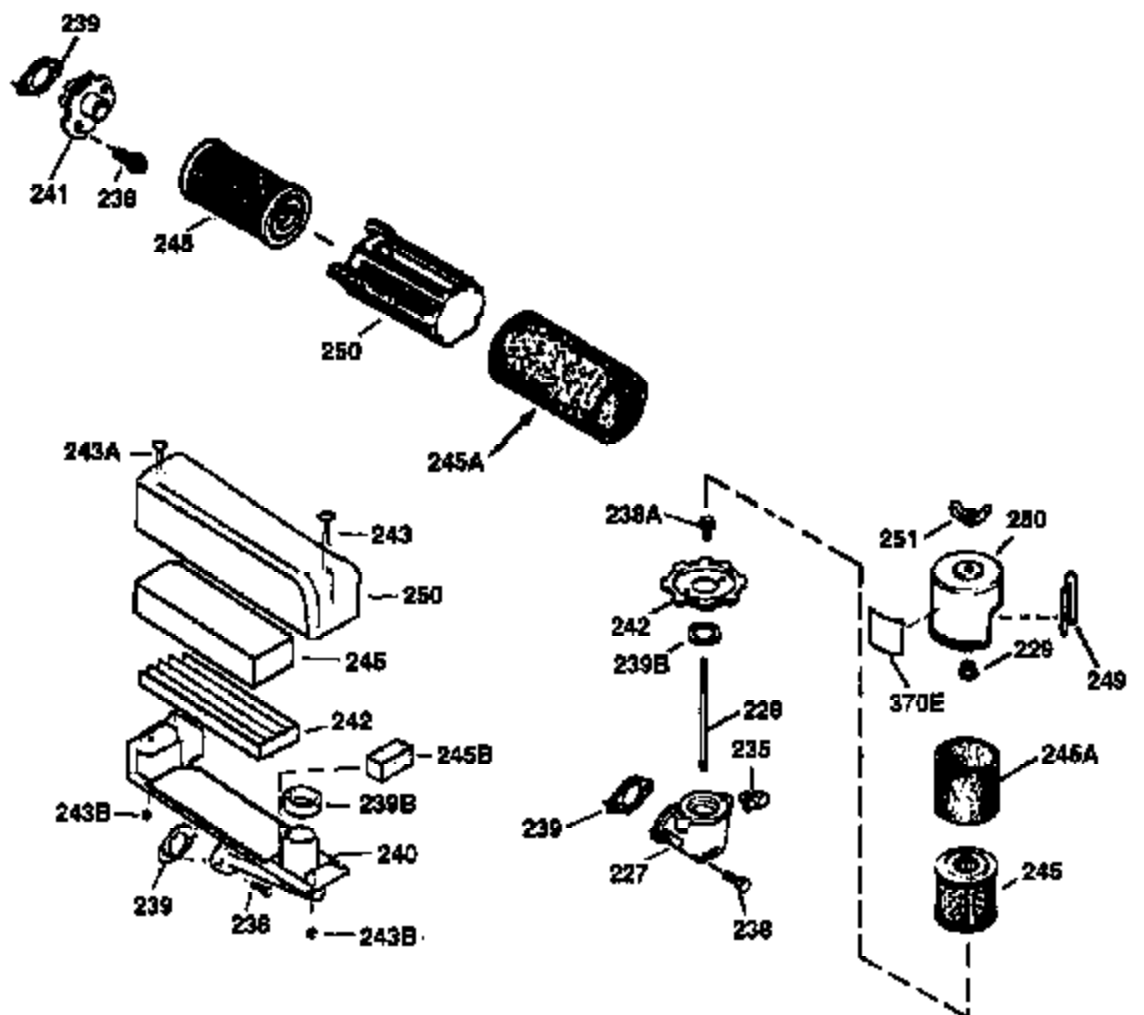

ILLUSTRATION SHOWS TYPICAL PARTS ONLY. ORDER BY PART NUMBER. PARTS NOT LISTED ARE SUPPLIED BY OEM.

VIEW 3 OF 3

Ref #	Part Number	Qty	Description
90	611112	1	Flywheel
238	650937	2	Screw, 10-32 x 43/64"
239	35848	1	* Air Cleaner Gasket
239B	36277	1	Air Cleaner Seal
240	36273	1	Air Cleaner Body
242	36276	1	Air Cleaner Filter Base
243B	650967	2	Square Nut M-5 x 0.8-6h
243	650966	1	Screw, M-5 x 0.8-6g x 2-7/16"
243A	650968	1	Screw, M-5 x 0.8-6g x 1-7/16"
245	36278	1	Air Cleaner Filter
245A	36275	1	Air Cleaner Filter
250	36274	1	Air Cleaner Cover
275	36473	1	Muffler (Incl. 277)
277	650988	2	Screw, 1/4-20 x 2-5/16"