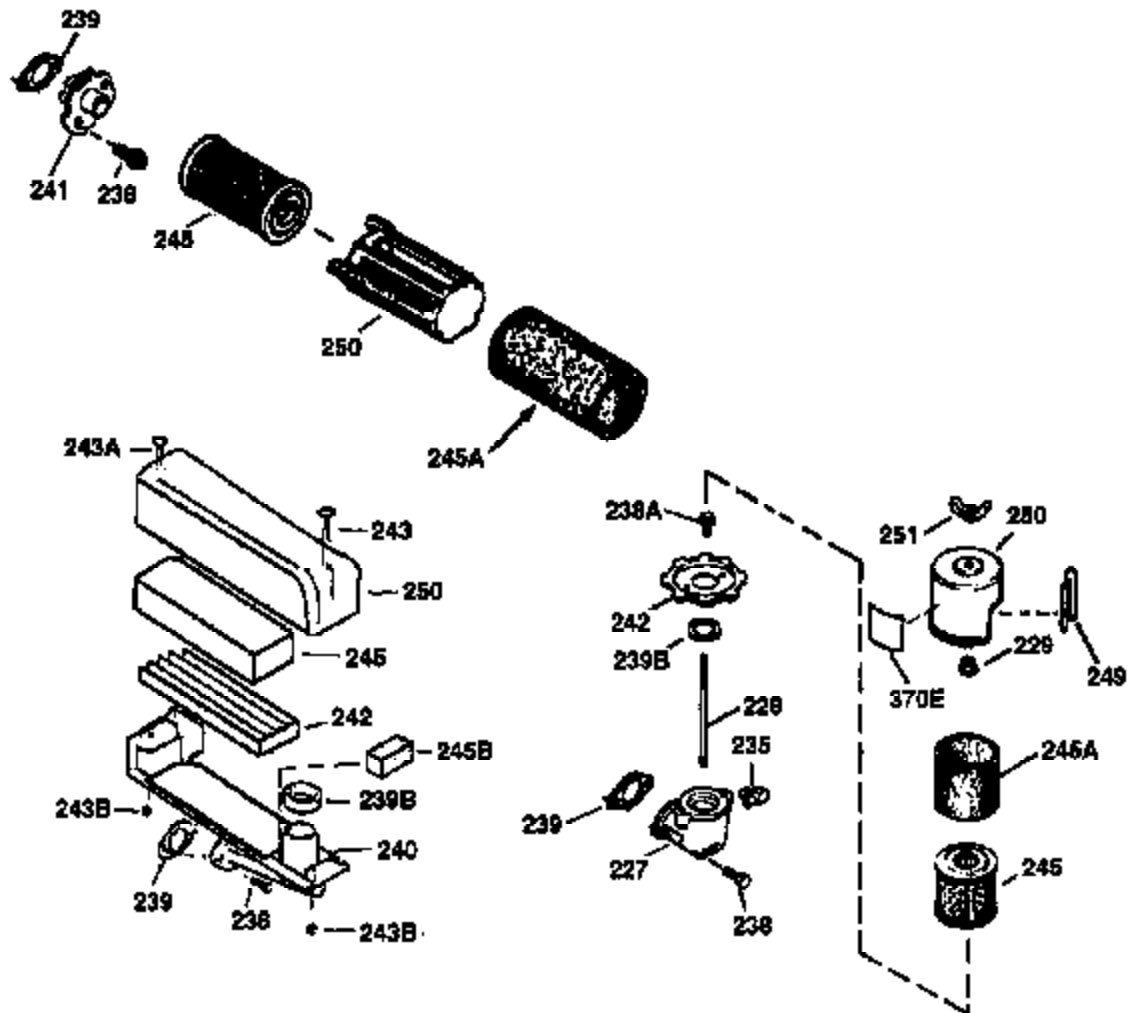

ILLUSTRATION SHOWS TYPICAL PARTS ONLY. ORDER BY PART NUMBER. PARTS NOT LISTED ARE SUPPLIED BY OEM.

VIEW 3 OF 3

Ref #	Part Number	Qty	Description
12A	36558	1	Breather Cover & Tube (Incl. 12B)
90	611112	1	Flywheel
238	650932	2	Screw, 10-32 x 49/64"
239	34338	1	* Air Cleaner Gasket
241	35797	1	Air Cleaner Collar
245	35066	1	Air Cleaner Filter
250	35986	1	Air Cleaner Cover
275	36553	1	Muffler
276	35994	1	Locking Plate
277	650957	2	Screw, 1/4-20 x 2-31/32"
278	8345	1	Washer
279	650956	3	Screw, Torx T-25, 12-24 x 49/64"
280	36554	1	Heat Shield
324	33177	1	Terminal
370K	36695	1	Starter Decal