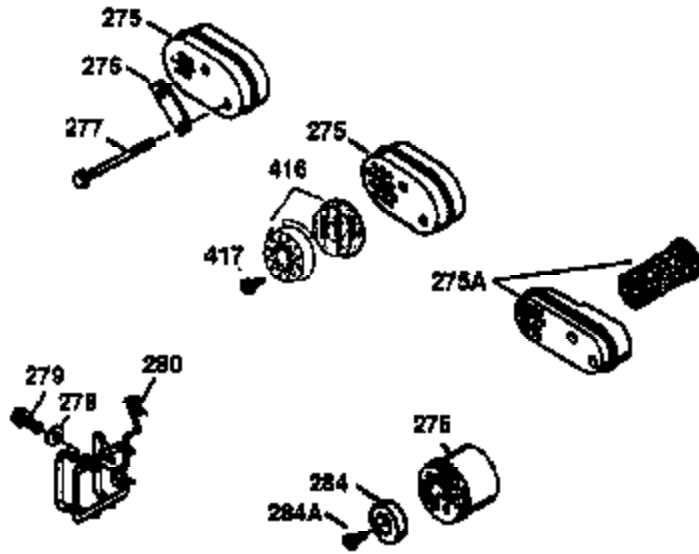

ILLUSTRATION SHOWS TYPICAL PARTS ONLY. ORDER BY PART NUMBER. PARTS NOT LISTED ARE SUPPLIED BY OEM.

VIEW 3 OF 3

Ref #	Part Number	Qty	Description
12A	36558	1	Breather Cover & Tube (Incl. 12B)
90	611112	1	Flywheel
238	650932	2	Screw, 10-32 x 49/64"
239	34338	1	* Air Cleaner Gasket
241	35797	1	Air Cleaner Collar
245	35066	1	Air Cleaner Filter
250	35986	1	Air Cleaner Cover
275	36553	1	Muffler
276	35994	1	Locking Plate
277	650957	2	Screw, 1/4-20 x 2-31/32"
278	8345	1	Washer
279	650956	3	Screw, Torx T-25, 12-24 x 49/64"
280	36554	1	Heat Shield
324	33177	1	Terminal
370K	36695	1	Starter Decal