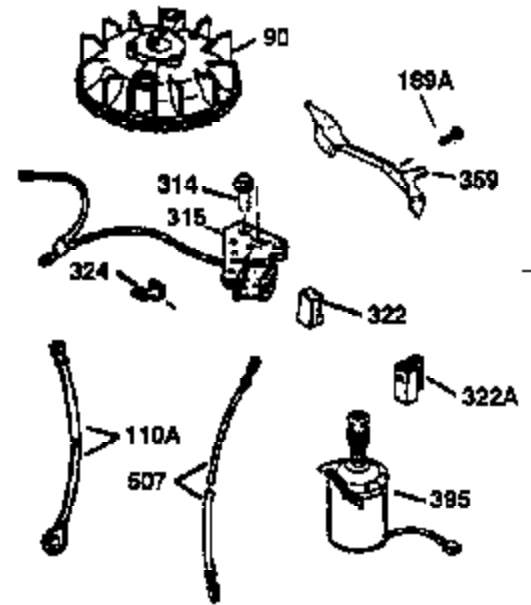

ILLUSTRATION SHOWS TYPICAL PARTS ONLY. ORDER BY PART NUMBER. PARTS NOT LISTED ARE SUPPLIED BY OEM.

VIEW 3 OF 3

Ref #	Part Number	Qty	Description
12A	36558	1	Breather Cover & Tube (Incl. 12B)
90	611112	1	Flywheel
238	650932	2	Screw, 10-32 x 49/64"
239	34338	1	* Air Cleaner Gasket
241	35797	1	Air Cleaner Collar
245	35066	1	Air Cleaner Filter
250	35986	1	Air Cleaner Cover
275	36553	1	Muffler
276	35994	1	Locking Plate
277	650957	2	Screw, 1/4-20 x 2-31/32"
278	8345	1	Washer
279	650956	3	Screw, Torx T-25, 12-24 x 49/64"
280	36554	1	Heat Shield
324	33177	1	Terminal
370K	36695	1	Starter Decal