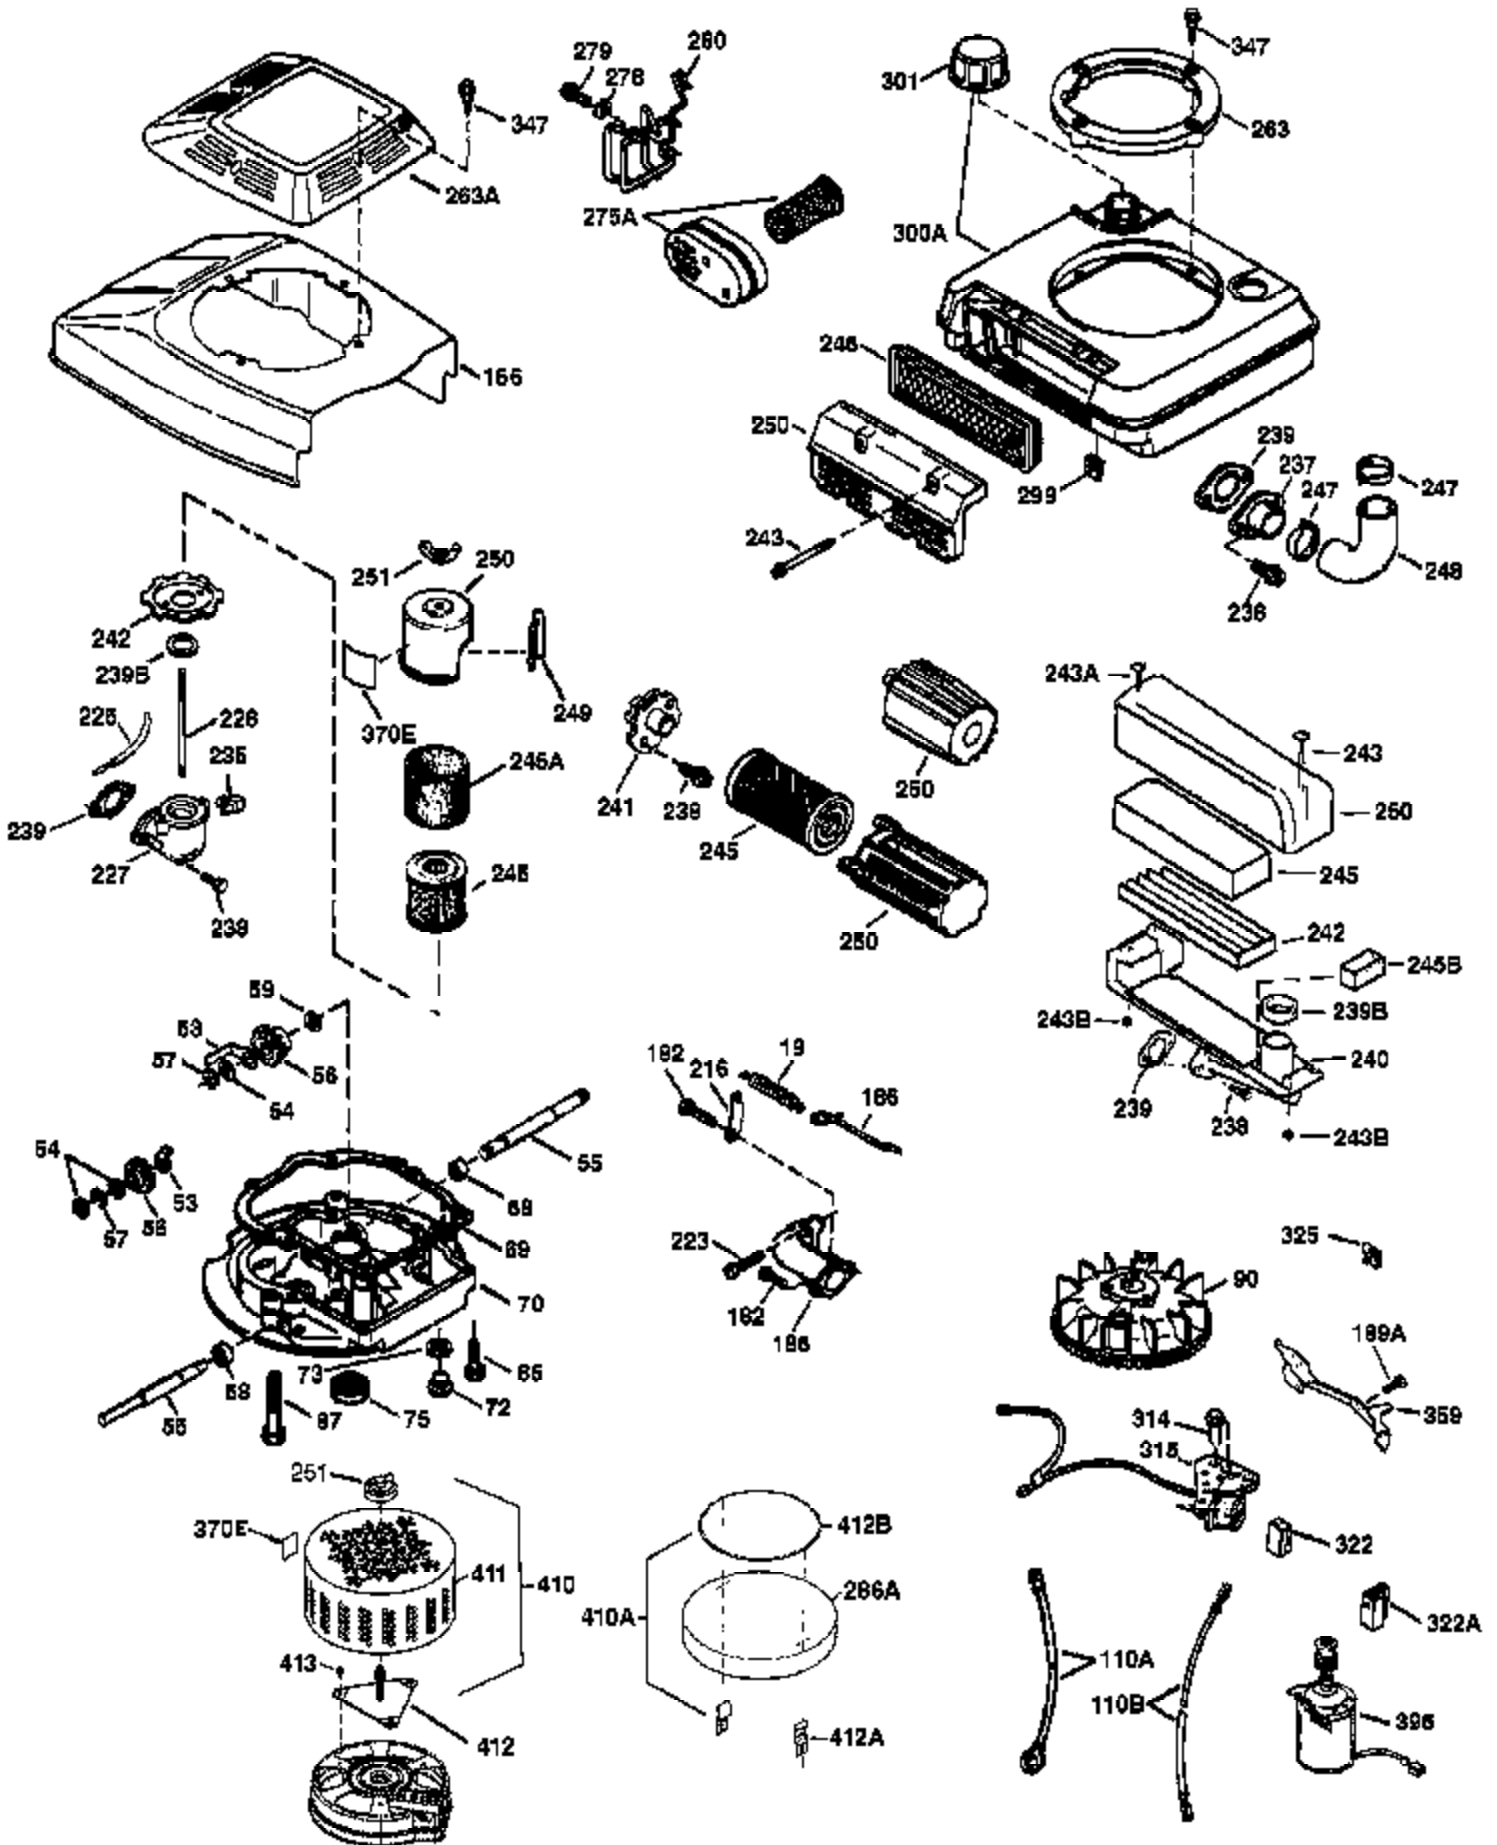

Engine Parts List #2

Ref #	Part Number	Qty	Description
19	36281	1	Extension Spring
69	35261	1	* Mounting Flange Gasket
70	36249B	1	Mounting Flange (Incl. 72 thru 83,306)
72	30572	1	Oil Drain Plug (Incl. 73)
73	28833	1	Drain Plug Gasket
75	27897	1	Oil Seal
86	650488	6	Screw, 1/4-20 x 1-1/4"
90	611112	1	Flywheel
110A	36230	1	Ground Wire
182	6201	2	Screw, 1/4-28 x 7/8"
185	36544	1	Intake Pipe
186	34337	1	Governor Link
206	610973	1	Terminal
223	650451	2	Screw, 1/4-20 x 1"
238	650932	2	Screw, 10-32 x 49/64"
239	34338	1	* Air Cleaner Gasket
241	35797	1	Air Cleaner Collar
245	35066	1	Air Cleaner Filter
250	35986	1	Air Cleaner Cover
263	36280	1	Trim Ring
278	8345	1	Washer
279	30063	1	Screw, 1/4-20 x 1/2"
279A	650956	3	Screw, Torx T-25, 12-24 x 49/64"
280	36554	1	Heat Shield
301	36246	1	Fuel Cap
380	632747	1	Carburetor (Incl. 184)