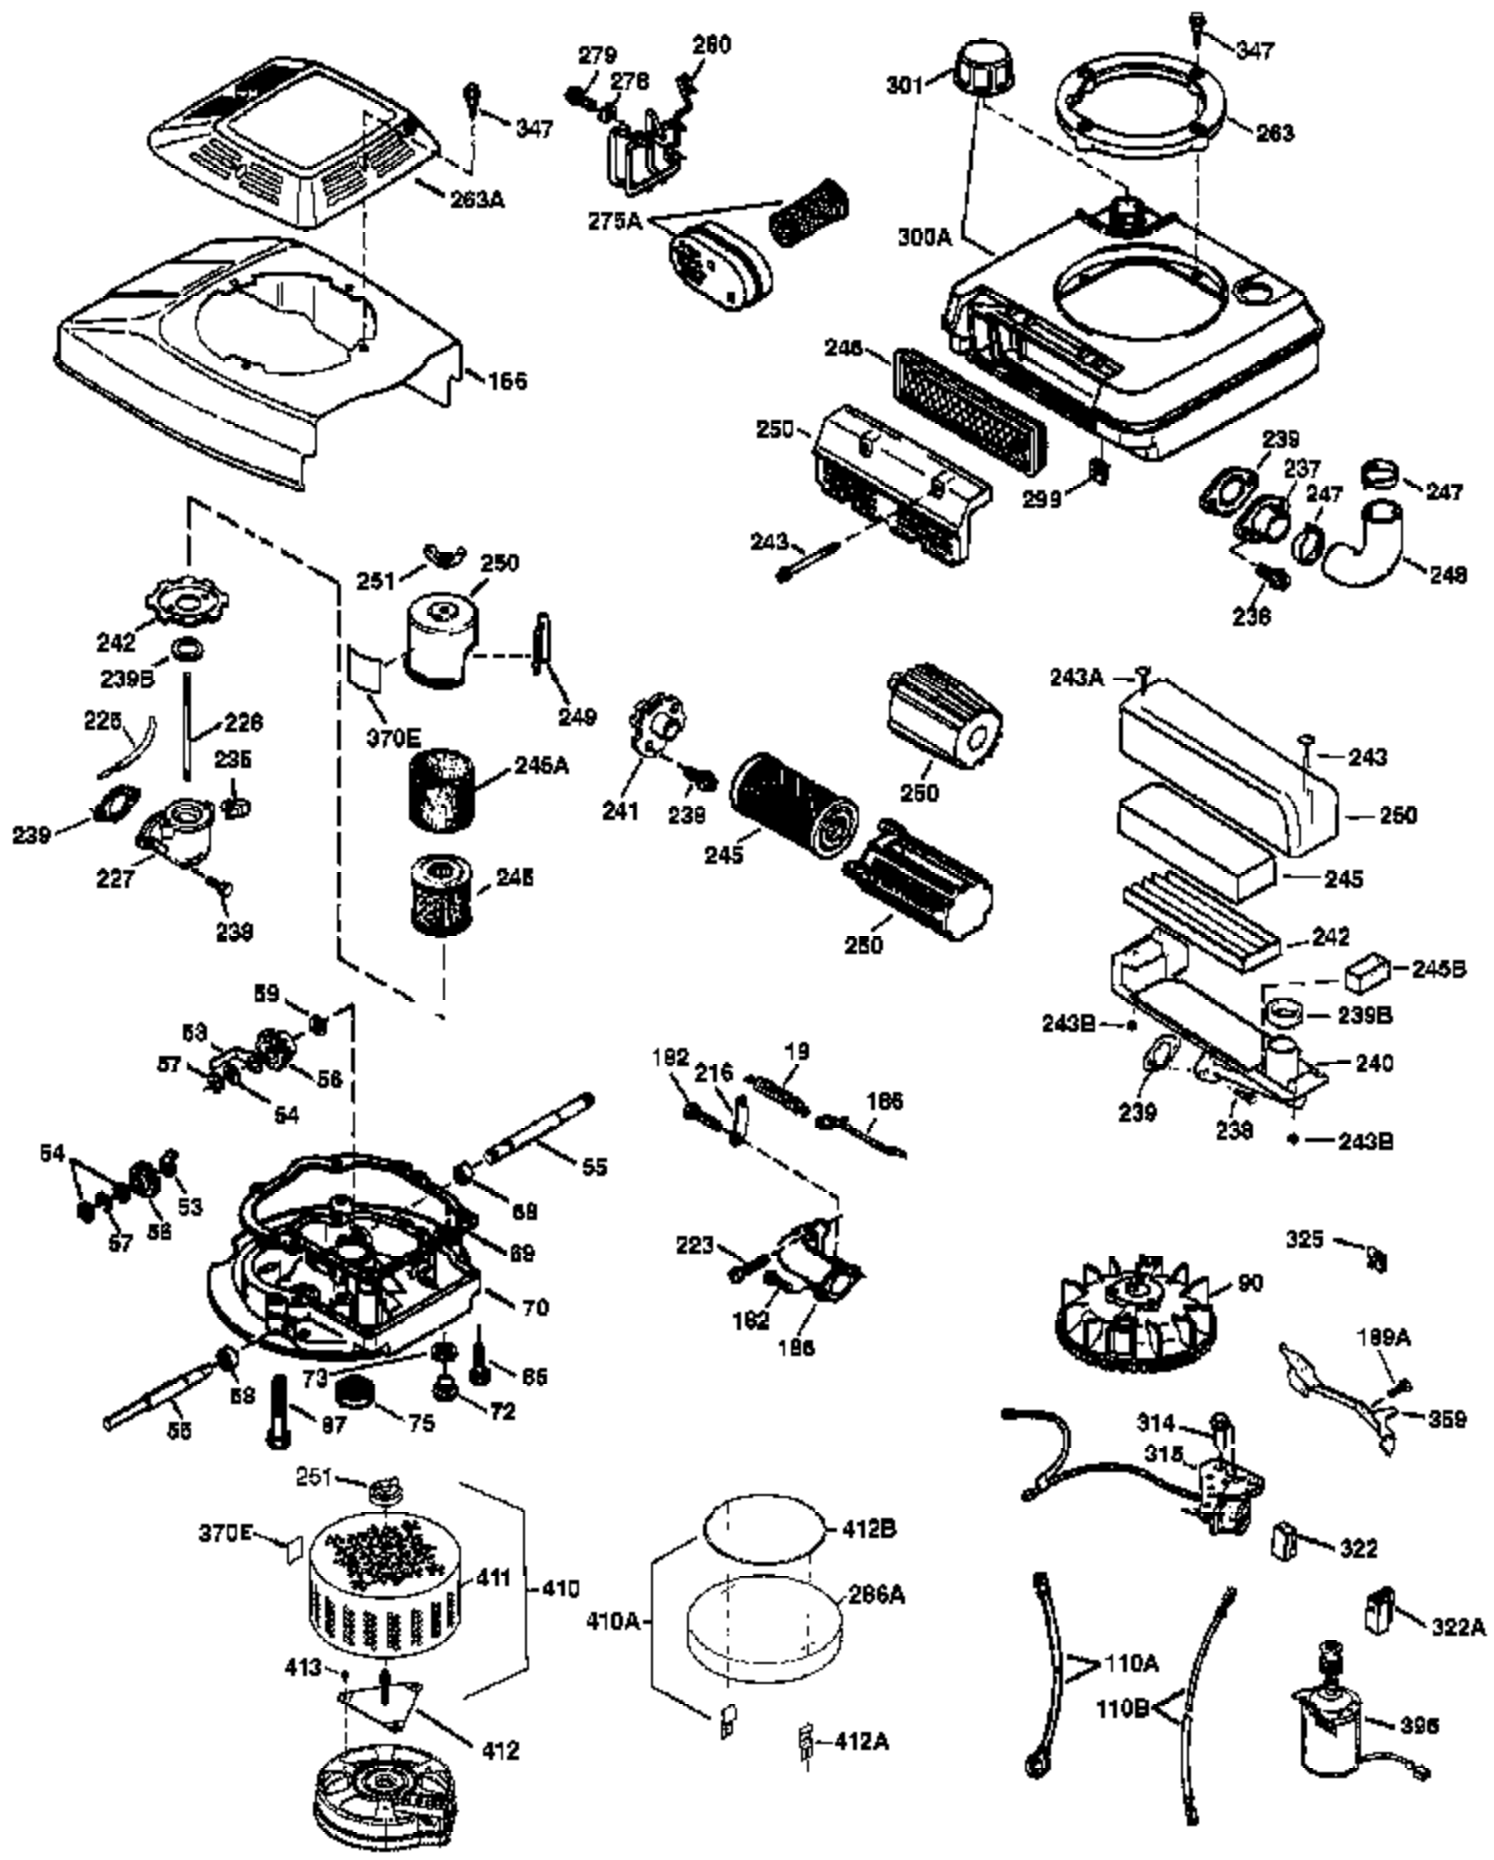

Engine Parts List #2

Ref #	Part Number	Qty	Description
	19 36281	1	Extension Spring
	69 35261	1	* Mounting Flange Gasket
	70 36249A	1	Mounting Flange (Incl. 72 thru 83)
	72 30572	1	Oil Drain Plug (Incl. 73)
	73 28833	1	Drain Plug Gasket
	75 27897	1	Oil Seal
	86 650488	6	Screw, 1/4-20 x 1-1/4"
	90 611112	1	Flywheel
110B	36230	1	Ground Wire
129	650818	2	Screw, 5/16-18 x 1-1/2"
182	6201	2	Screw, 1/4-28 x 7/8"
185	36544	1	Intake Pipe
186	34337	1	Governor Link
206	610973	1	Terminal
223	650451	2	Screw, 1/4-20 x 1"
238	650932	2	Screw, 10-32 x 49/64"
239	34338	1	* Air Cleaner Gasket
241	35797	1	Air Cleaner Collar
245	35066	1	Air Cleaner Filter
250	35986	1	Air Cleaner Cover
261A	30063	1	Screw, 1/4-20 x 1/2"
263	36280	1	Trim Ring
278	8345	1	Washer
279	650956	3	Screw, Torx T-25, 12-24 x 49/64"
280	36554	1	Heat Shield
301	36246	1	Fuel Cap
380	632747	1	Carburetor (Incl. 184)