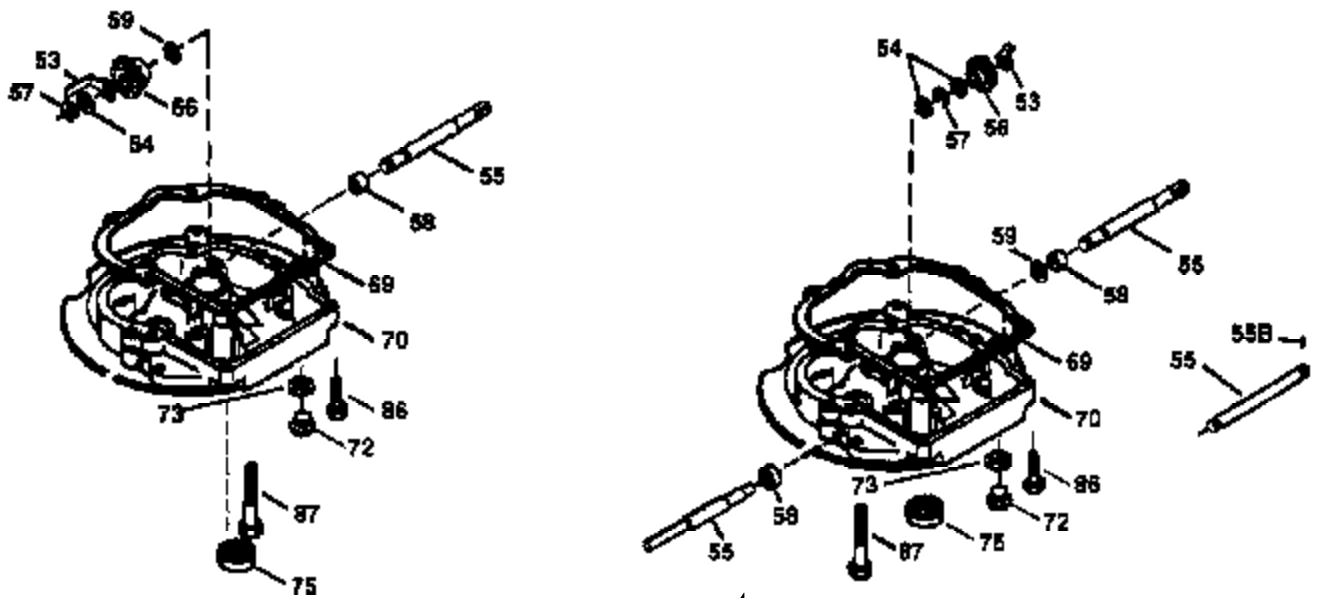

ILLUSTRATION SHOWS TYPICAL PARTS ONLY. ORDER BY PART NUMBER. PARTS NOT LISTED ARE SUPPLIED BY OEM.

VIEW 2 OF 3

Ref #	Part Number	Qty	Description
12A	36558	1	Breather Cover & Tube (Incl. 12B)
19	36281	1	Extension Spring
69	35261	1	* Mounting Flange Gasket
70	36249A	1	Mounting Flange (Incl. 72 thru 83)
72	30572	1	Oil Drain Plug (Incl. 73)
73	28833	1	Drain Plug Gasket
75	27897	1	Oil Seal
86	650488	6	Screw, 1/4-20 x 1-1/4"
182	6201	2	Screw, 1/4-28 x 7/8"
185	36544	1	Intake Pipe
186	34337	1	Governor Link
223	650451	2	Screw, 1/4-20 x 1"
238	650932	2	Screw, 10-32 x 49/64"
239	34338	1	* Air Cleaner Gasket
245	35066	1	Air Cleaner Filter
250	35986	1	Air Cleaner Cover
263	36280	1	Trim Ring
287	650926	2	Screw, 8-32 x 21/64"
298	28763	2	Screw, 10-32 x 35/64"
300	36279	1	Fuel Tank (Incl. 292 & 301)
301	36246	1	Fuel Cap
370K	36695	1	Starter Decal
390	590732	1	Rewind Starter (NOTE: This engine could have been built with 590738 starter. Refer to the design of the rope pulley strength ribs for part identification. Individual starter parts do not interchange. Refer to service bulletin 116.)