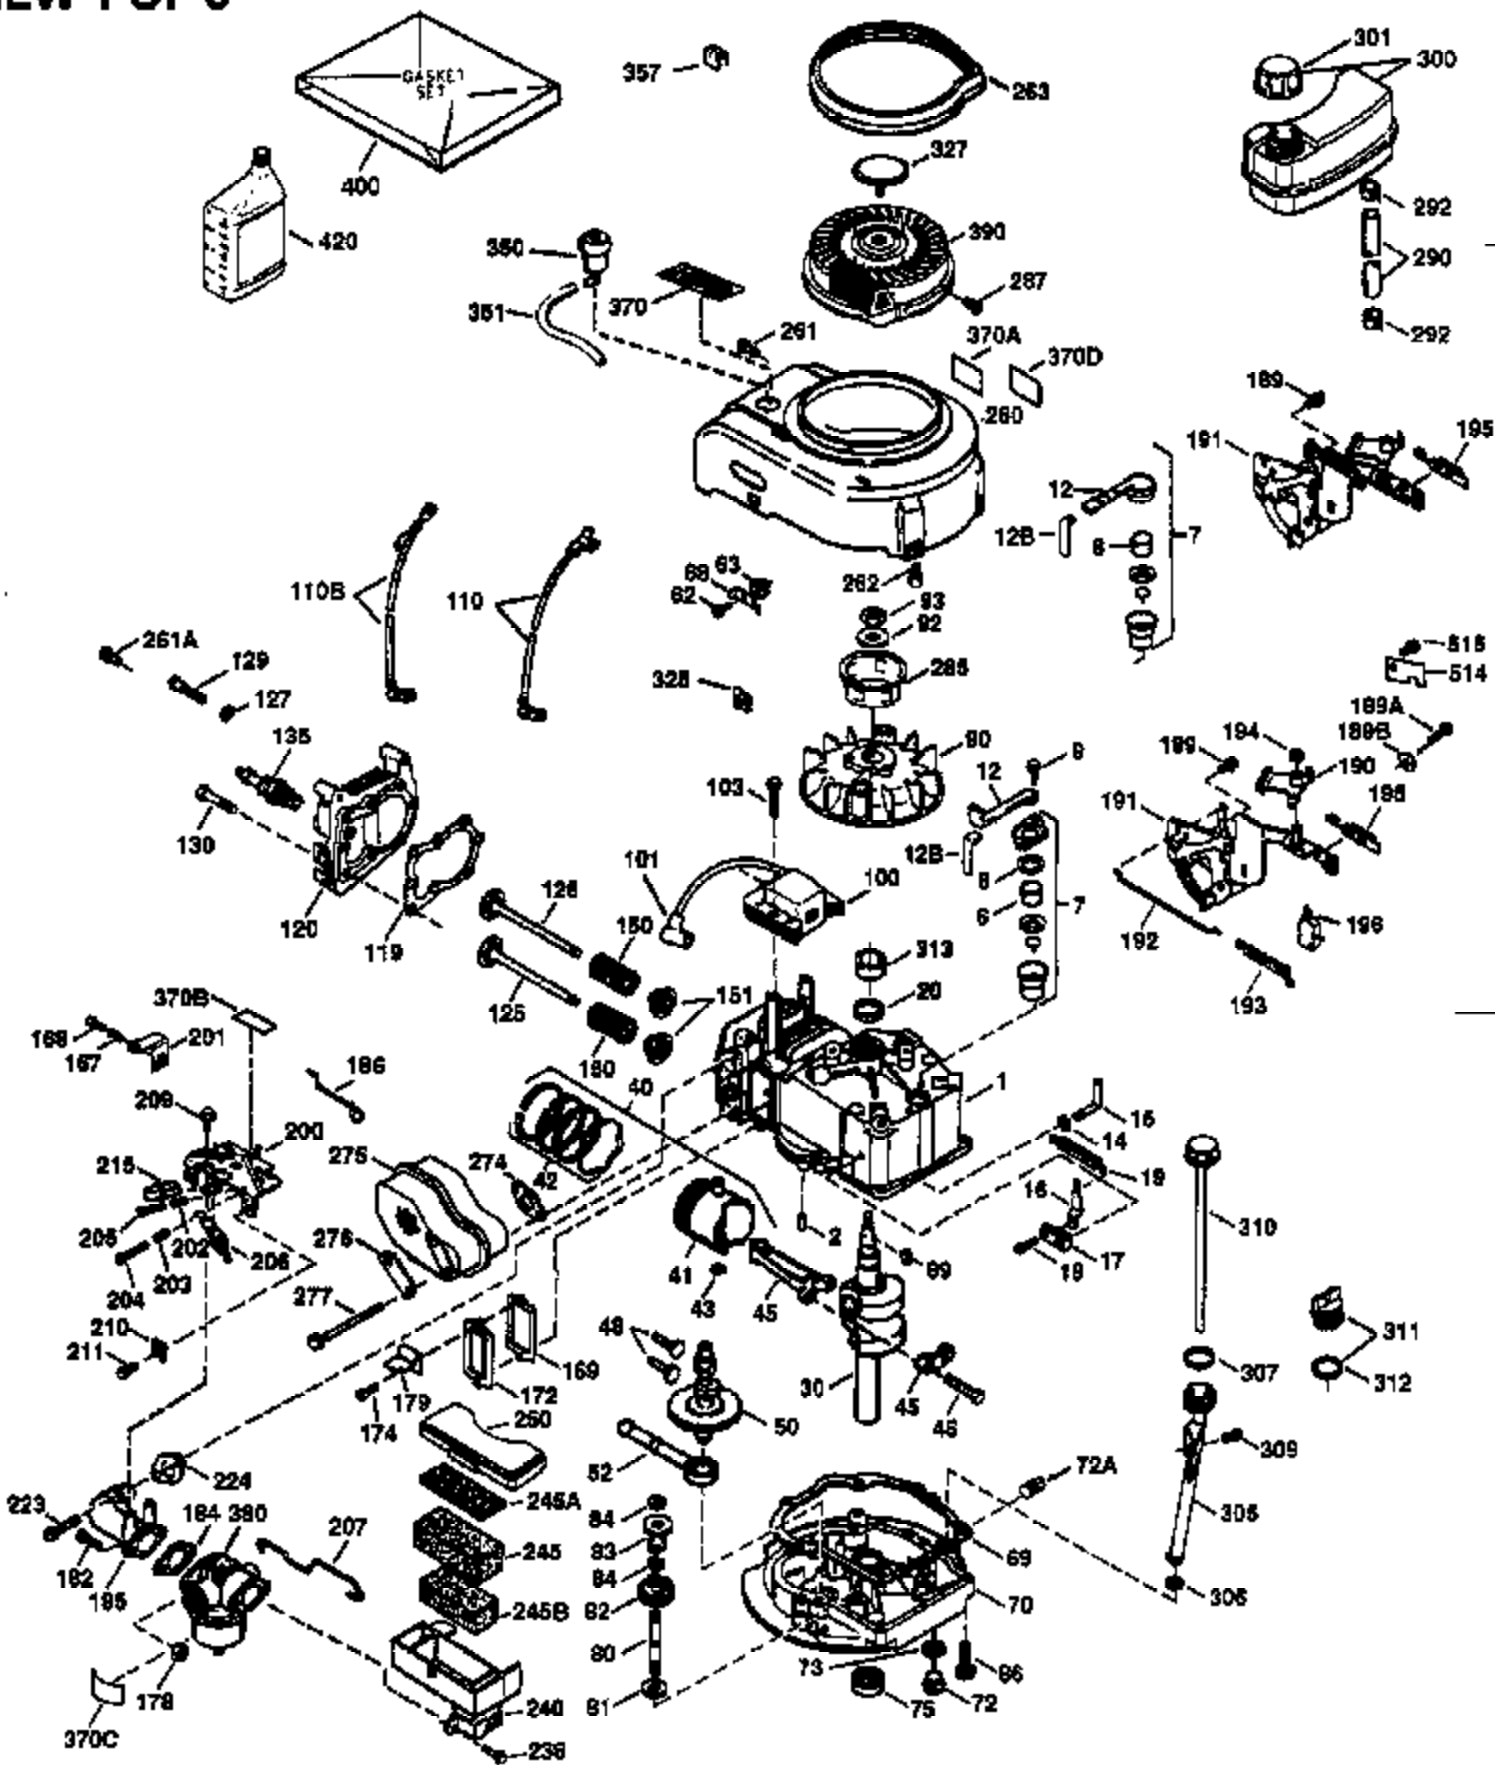

ILLUSTRATION SHOWS TYPICAL PARTS ONLY. ORDER BY PART NUMBER. PARTS NOT LISTED ARE SUPPLIED BY OEM.

VIEW 1 OF 3