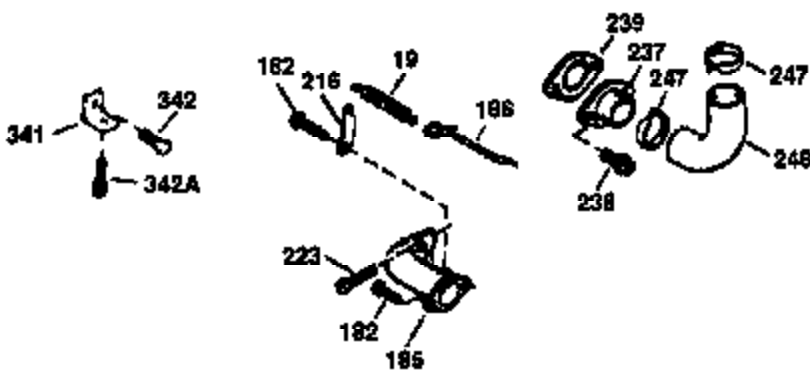

ILLUSTRATION SHOWS TYPICAL PARTS ONLY. ORDER BY PART NUMBER. PARTS NOT LISTED ARE SUPPLIED BY OEM.

VIEW 2 OF 3

Ref #	Part Number	Qty	Description
12A	36558	1	Breather Cover & Tube (Incl. 12B)
19	36281	1	Extension Spring
69	35261	1	* Mounting Flange Gasket
70	36249A	1	Mounting Flange (Incl. 72 thru 83)
72	30572	1	Oil Drain Plug (Incl. 73)
73	28833	1	Drain Plug Gasket
75	27897	1	Oil Seal
86	650488	6	Screw, 1/4-20 x 1-1/4"
182	6201	2	Screw, 1/4-28 x 7/8"
185	36544	1	Intake Pipe
186	34337	1	Governor Link
223	650451	2	Screw, 1/4-20 x 1"
238	650932	2	Screw, 10-32 x 49/64"
239	34338	1	* Air Cleaner Gasket
245	35066	1	Air Cleaner Filter
250	35986	1	Air Cleaner Cover
263	36280	1	Trim Ring
287	650926	2	Screw, 8-32 x 21/64"
298	28763	2	Screw, 10-32 x 35/64"
300	36279	1	Fuel Tank (Incl. 292 & 301)
301	36246	1	Fuel Cap
370K	36695	1	Starter Decal
390	590732	1	Rewind Starter (NOTE: This engine could have been built with 590738 starter. Refer to the design of the rope pulley strength ribs for part identification. Individual starter parts do not interchange. Refer to service bulletin 116.)