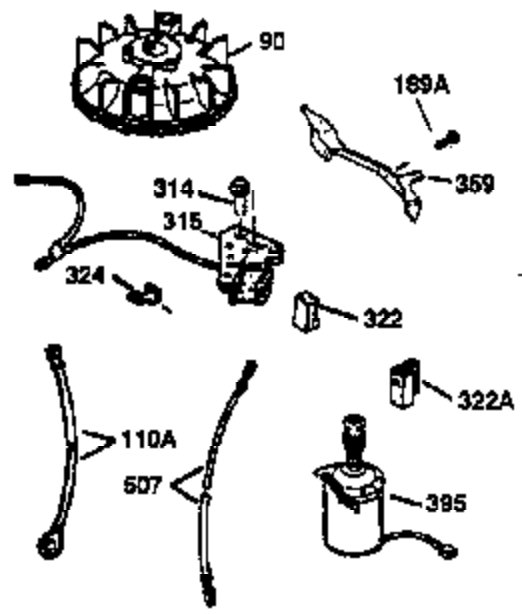

ILLUSTRATION SHOWS TYPICAL PARTS ONLY. ORDER BY PART NUMBER. PARTS NOT LISTED ARE SUPPLIED BY OEM.

VIEW 3 OF 3

Ref #	Part Number	Qty	Description
12A	36558	1	Breather Cover & Tube (Incl. 12B)
90	611112	1	Flywheel
238	650932	2	Screw, 10-32 x 49/64"
239	34338	1	* Air Cleaner Gasket
241	35797	1	Air Cleaner Collar
245	35066	1	Air Cleaner Filter
250	35986	1	Air Cleaner Cover
275	36553	1	Muffler
276	35994	1	Locking Plate
277	650957	2	Screw, 1/4-20 x 2-31/32"
278	8345	1	Washer
279	650956	3	Screw, Torx T-25, 12-24 x 49/64"
280	36554	1	Heat Shield
324	33177	1	Terminal
370K	36695	1	Starter Decal