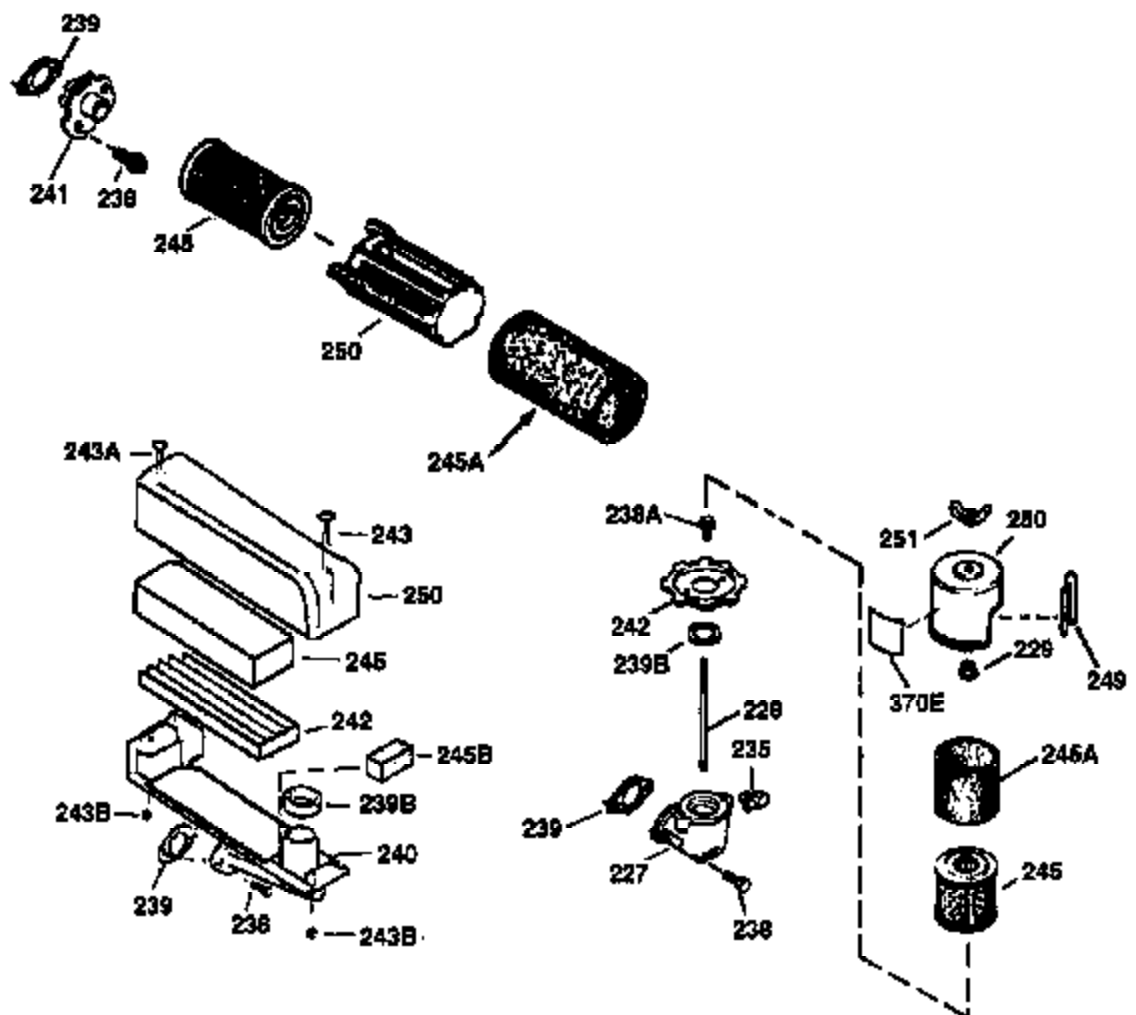

ILLUSTRATION SHOWS TYPICAL PARTS ONLY. ORDER BY PART NUMBER. PARTS NOT LISTED ARE SUPPLIED BY OEM.

VIEW 3 OF 3

Ref #	Part Number	Qty	Description
12A	36558	1	Breather Cover & Tube (Incl. 12B)
90	611112	1	Flywheel
238	650932	2	Screw, 10-32 x 49/64"
239	34338	1	* Air Cleaner Gasket
241	35797	1	Air Cleaner Collar
245	35066	1	Air Cleaner Filter
250	35986	1	Air Cleaner Cover
275	36553	1	Muffler
276	35994	1	Locking Plate
277	650957	2	Screw, 1/4-20 x 2-31/32"
278	8345	1	Washer
279	650956	3	Screw, Torx T-25, 12-24 x 49/64"
280	36554	1	Heat Shield
324	33177	1	Terminal
370K	36695	1	Starter Decal