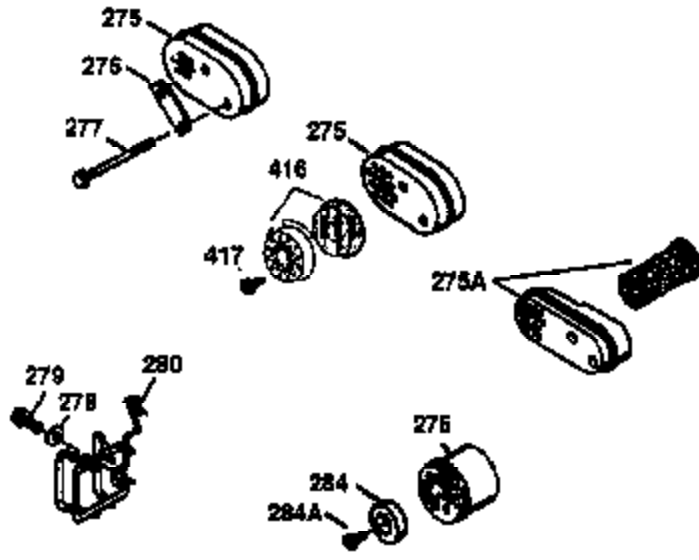

ILLUSTRATION SHOWS TYPICAL PARTS ONLY. ORDER BY PART NUMBER. PARTS NOT LISTED ARE SUPPLIED BY OEM.

VIEW 3 OF 3

Ref #	Part Number	Qty	Description
12A	36558	1	Breather Cover & Tube (Incl. 12B)
90	611112	1	Flywheel
238	650932	2	Screw, 10-32 x 49/64"
239	34338	1	* Air Cleaner Gasket
241	35797	1	Air Cleaner Collar
245	35066	1	Air Cleaner Filter
250	35986	1	Air Cleaner Cover
275	36553	1	Muffler
276	35994	1	Locking Plate
277	650957	2	Screw, 1/4-20 x 2-31/32"
278	8345	1	Washer
279	650956	3	Screw, Torx T-25, 12-24 x 49/64"
280	36554	1	Heat Shield
324	33177	1	Terminal
370K	36695	1	Starter Decal