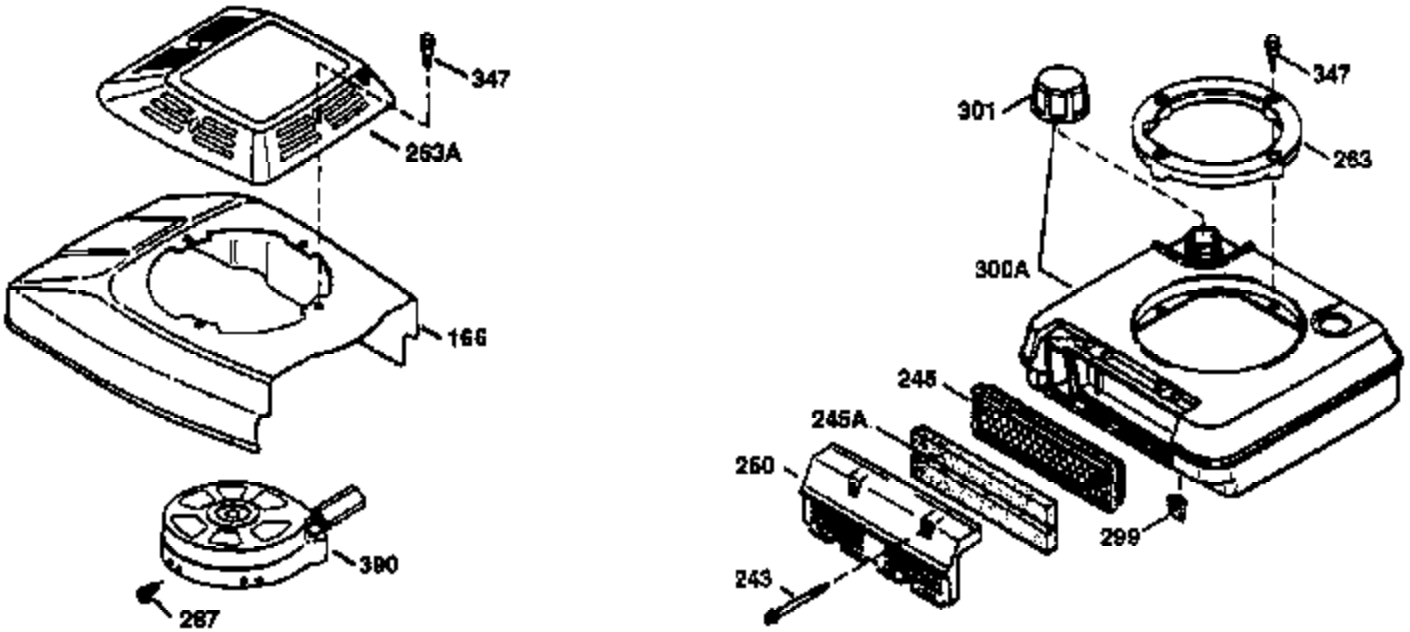

ILLUSTRATION SHOWS TYPICAL PARTS ONLY. ORDER BY PART NUMBER. PARTS NOT LISTED ARE SUPPLIED BY OEM.

VIEW 2 OF 3

Ref #	Part Number	Qty	Description
12A	36558	1	Breather Cover & Tube (Incl. 12B)
19	36281	1	Extension Spring
69	35261	1	* Mounting Flange Gasket
70	36249A	1	Mounting Flange (Incl. 72 thru 83)
72	30572	1	Oil Drain Plug (Incl. 73)
73	28833	1	Drain Plug Gasket
75	27897	1	Oil Seal
86	650488	6	Screw, 1/4-20 x 1-1/4"
182	6201	2	Screw, 1/4-28 x 7/8"
185	36544	1	Intake Pipe
186	34337	1	Governor Link
223	650451	2	Screw, 1/4-20 x 1"
238	650932	2	Screw, 10-32 x 49/64"
239	34338	1	* Air Cleaner Gasket
245	35066	1	Air Cleaner Filter
250	35986	1	Air Cleaner Cover
263	36280	1	Trim Ring
287	650926	2	Screw, 8-32 x 21/64"
298	28763	2	Screw, 10-32 x 35/64"
300	36279	1	Fuel Tank (Incl. 292 & 301)
301	36246	1	Fuel Cap
370K	36695	1	Starter Decal
390	590732	1	Rewind Starter (NOTE: This engine could have been built with 590738 starter. Refer to the design of the rope pulley strength ribs for part identification. Individual starter parts do not interchange. Refer to service bulletin 116.)