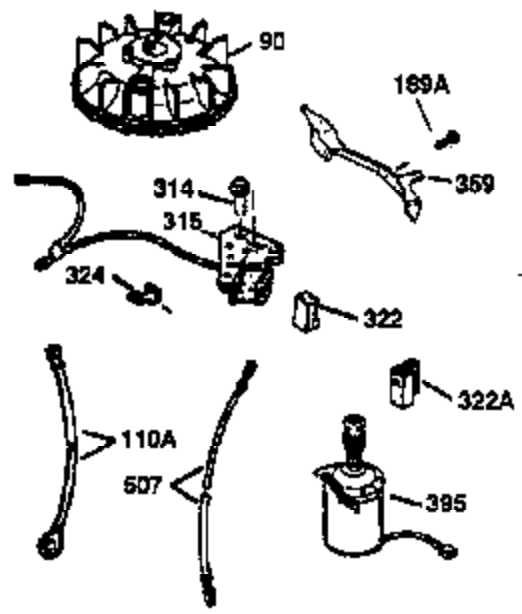

ILLUSTRATION SHOWS TYPICAL PARTS ONLY. ORDER BY PART NUMBER. PARTS NOT LISTED ARE SUPPLIED BY OEM.

VIEW 3 OF 3

Ref #	Part Number	Qty	Description
90	611112	1	Flywheel
238	650932	2	Screw, 10-32 x 49/64"
239	34338	1	* Air Cleaner Gasket
241	35797	1	Air Cleaner Collar
245	35066	1	Air Cleaner Filter
250	35986	1	Air Cleaner Cover
275	35993	1	Muffler
276	35994	1	Locking Plate
277	650957	2	Screw, 1/4-20 x 2-21/32"
279	650956	3	Screw, 12-24 x 49/64"
280	36510	1	Heat Shield
324	33177	1	Terminal