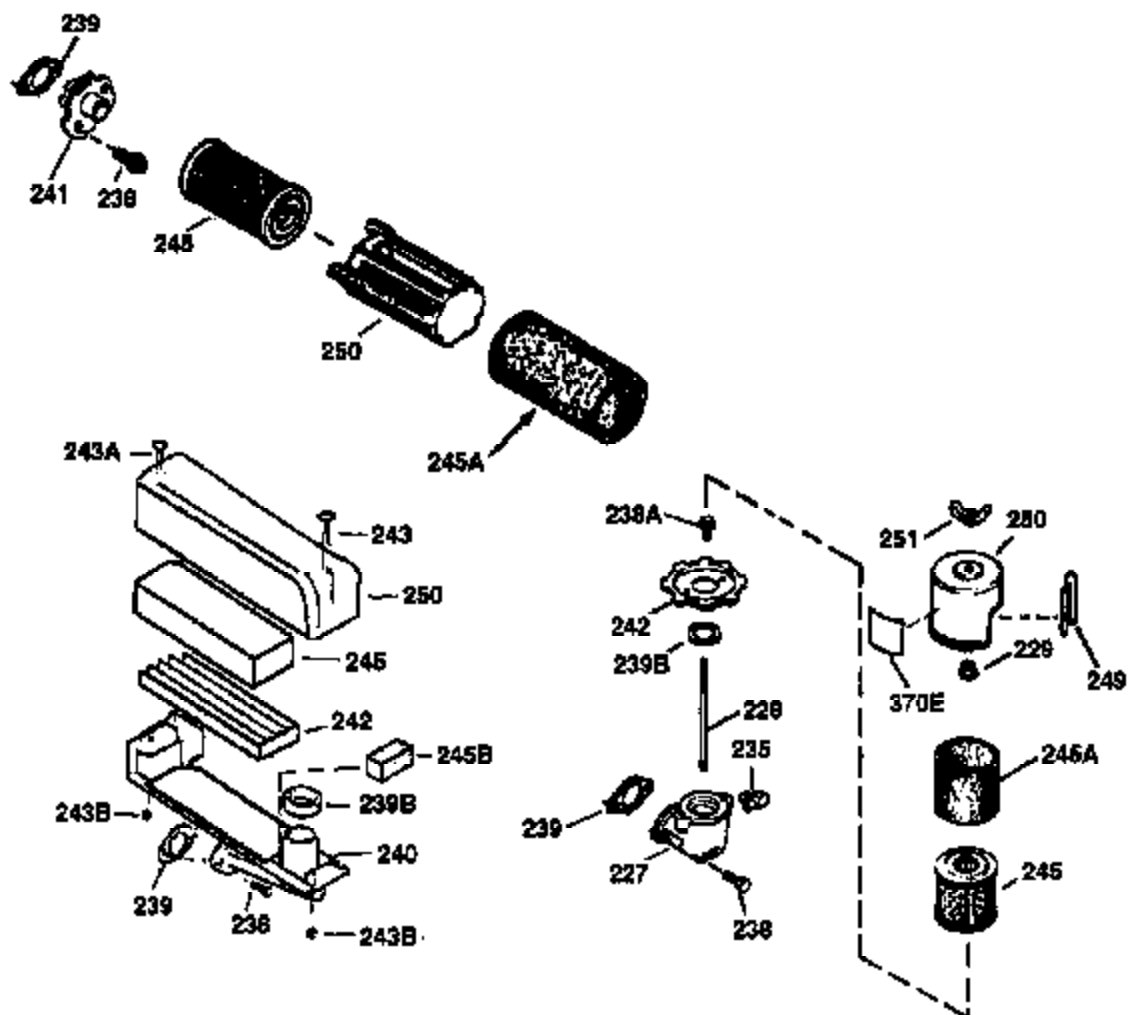

ILLUSTRATION SHOWS TYPICAL PARTS ONLY. ORDER BY PART NUMBER. PARTS NOT LISTED ARE SUPPLIED BY OEM.

VIEW 3 OF 3

Ref #	Part Number	Qty	Description
90	611112	1	Flywheel
238	650932	2	Screw, 10-32 x 49/64"
239	34338	1	* Air Cleaner Gasket
241	35797	1	Air Cleaner Collar
245	35066	1	Air Cleaner Filter
250	35986	1	Air Cleaner Cover
275	35993	1	Muffler
276	35994	1	Locking Plate
277	650957	2	Screw, 1/4-20 x 2-21/32"
279	650956	3	Screw, 12-24 x 49/64"
280	36510	1	Heat Shield
324	33177	1	Terminal