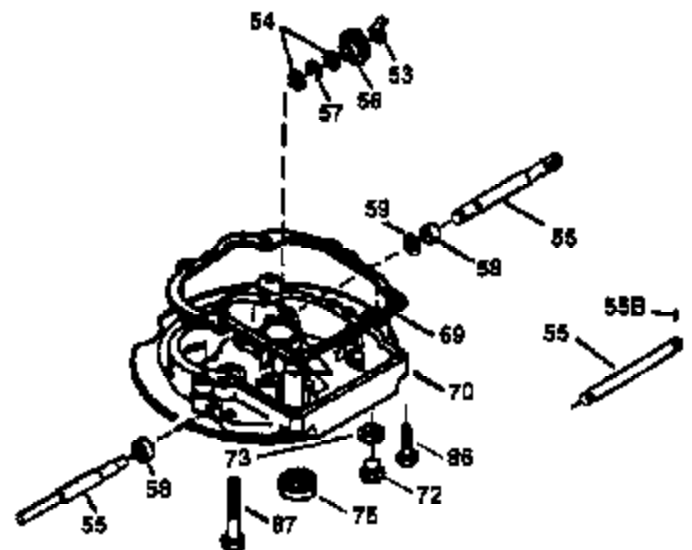

ILLUSTRATION SHOWS TYPICAL PARTS ONLY. ORDER BY PART NUMBER. PARTS NOT LISTED ARE SUPPLIED BY OEM.

VIEW 2 OF 3

Ref #	Part Number	Qty	Description
19	36281	1	Extension Spring
69	35261	1	Mounting Flange Gasket
70	36249A	1	Mounting Flange (Incl.72,72A,73,75 th ru 83)
72	30572	1	Oil Drain Plug
73	28833	1	Drain Plug Gasket
75	27897	1	Oil Seal
86	650488	6	Screw, 1/4-20 x 1-1/4"
182	6201	2	Screw, 1/4-28 x 7/8"
185	36544	1	Intake Pipe (Incl. 224)
186	34337	1	Governor Link
223	650451	2	Screw, 1/4-20 x 1"
238	650932	2	Screw, 10-32 x 49/64"
239	34338	1	* Air Cleaner Gasket
245	35066	1	Air Cleaner Filter
250	35986	1	Air Cleaner Cover
263	36280	1	Recoil Ring
287	650926	2	Screw, 8-32 x 21/64"
298	28763	2	Screw, 10-32 x 35/64"
300	36279	1	Fuel Tank (Incl. 292 & 301)
301	35355	1	Fuel Cap
390	590732	1	Rewind Starter (NOTE: This engine could have been built with 590688 starter. Refer to the design of the air intake louvers for part identification. Individual starter parts do not interchange.)