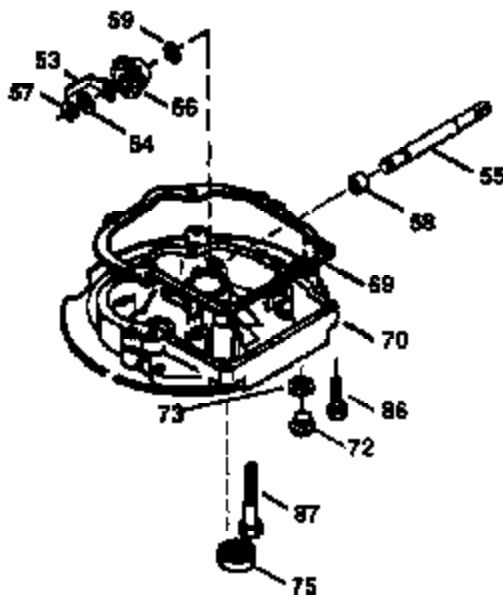

ILLUSTRATION SHOWS TYPICAL PARTS ONLY. ORDER BY PART NUMBER. PARTS NOT LISTED ARE SUPPLIED BY OEM.

VIEW 2 OF 3

Ref #	Part Number	Qty	Description
19	36281	1	Extension Spring
69	35261	1	Mounting Flange Gasket
70	36249A	1	Mounting Flange (Incl.72,72A,73,75 th ru 83)
72	30572	1	Oil Drain Plug
73	28833	1	Drain Plug Gasket
75	27897	1	Oil Seal
86	650488	6	Screw, 1/4-20 x 1-1/4"
182	6201	2	Screw, 1/4-28 x 7/8"
185	36544	1	Intake Pipe (Incl. 224)
186	34337	1	Governor Link
223	650451	2	Screw, 1/4-20 x 1"
238	650932	2	Screw, 10-32 x 49/64"
239	34338	1	* Air Cleaner Gasket
245	35066	1	Air Cleaner Filter
250	35986	1	Air Cleaner Cover
263	36280	1	Recoil Ring
287	650926	2	Screw, 8-32 x 21/64"
298	28763	2	Screw, 10-32 x 35/64"
300	36279	1	Fuel Tank (Incl. 292 & 301)
301	35355	1	Fuel Cap
390	590732	1	Rewind Starter (NOTE: This engine could have been built with 590688 starter. Refer to the design of the air intake louvers for part identification. Individual starter parts do not interchange.)