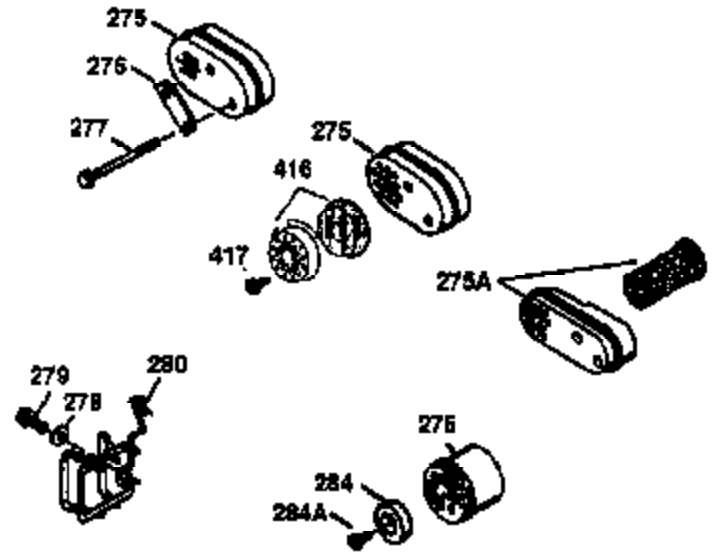

ILLUSTRATION SHOWS TYPICAL PARTS ONLY. ORDER BY PART NUMBER. PARTS NOT LISTED ARE SUPPLIED BY OEM.

VIEW 3 OF 3

Ref #	Part Number	Qty	Description
90	611112	1	Flywheel
238	650932	2	Screw, 10-32 x 49/64"
239	34338	1	* Air Cleaner Gasket
241	35797	1	Air Cleaner Collar
245	35066	1	Air Cleaner Filter
250	35986	1	Air Cleaner Cover
275	35993	1	Muffler
276	35994	1	Locking Plate
277	650957	2	Screw, 1/4-20 x 2-21/32"
279	650956	3	Screw, 12-24 x 49/64"
280	36510	1	Heat Shield
324	33177	1	Terminal