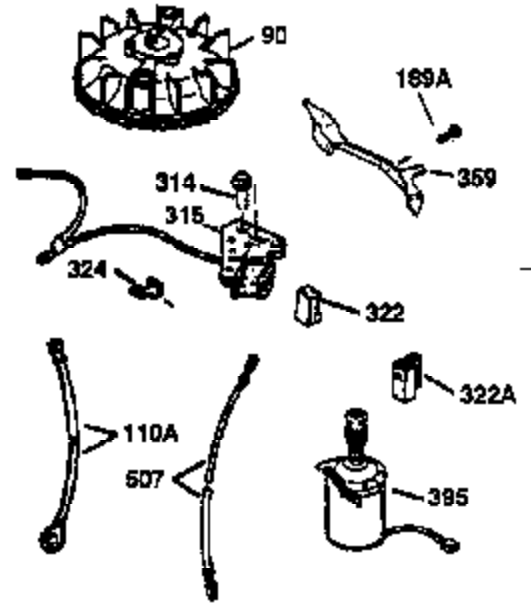

ILLUSTRATION SHOWS TYPICAL PARTS ONLY. ORDER BY PART NUMBER. PARTS NOT LISTED ARE SUPPLIED BY OEM.

VIEW 3 OF 3

Ref #	Part Number	Qty	Description
90	611112	1	Flywheel
238	650937	2	Screw, 10-32 x 43/64"
239	35848	1	* Air Cleaner Gasket
239B	36277	1	Air Cleaner Seal
240	36273	1	Air Cleaner Body
242	36276	1	Air Cleaner Base
243B	650967	2	Square Nut, M5 x 0.8-6H
243	650966	1	Screw, M-5 x 0.8-6g x 2-7/16"
243A	650968	1	Screw, M-5 x 0.8-6g x 1-7/16"
245	36278	1	Air Cleaner Filter
245B	36275	1	Air Cleaner Filter
250	36274	1	Air Cleaner Cover
275	35993	1	Muffler
276	35994	1	Locking Plate
277	650957	2	Screw, 1/4-20 x 2-31/32"