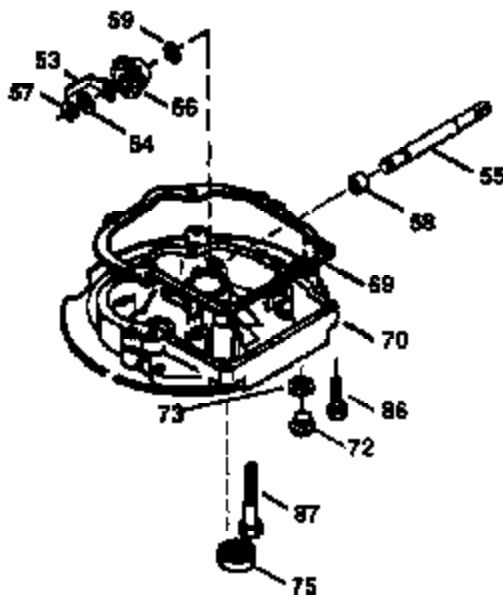

ILLUSTRATION SHOWS TYPICAL PARTS ONLY. ORDER BY PART NUMBER. PARTS NOT LISTED ARE SUPPLIED BY OEM.

VIEW 2 OF 3

Ref #	Part Number	Qty	Description
19	36281	1	Extension Spring
69	35261	1	* Mounting Flange Gasket
70	34311D	1	Mounting Flange (Incl. 72 thru 83)
72	36083	1	Oil Drain Plug
75	27897	1	Oil Seal
86	650488	6	Screw, 1/4-20 x 1-1/4"
182	6201	2	Screw, 1/4-28 x 7/8"
185	31384A	1	Intake Pipe (Incl. 224)
186	34337	1	Governor Link
223	650451	2	Screw, 1/4-20 x 1"
238	650937	2	Screw, 10-32 x 43/64"
239	35848	1	* Air Cleaner Gasket
243	650966	1	Screw, M-5 x 0.8-6g x 2-7/16"
245	36278	1	Air Cleaner Filter
250	36274	1	Air Cleaner Cover
263	36280	1	Trim Ring
287	650926	2	Screw, 8-32 x 21/64"
298	28763	2	Screw, 10-32 x 35/64"
300	36279	1	Fuel Tank (Incl. 292 & 301)
301	35355	1	Fuel Cap
390	590686	1	Rewind Starter