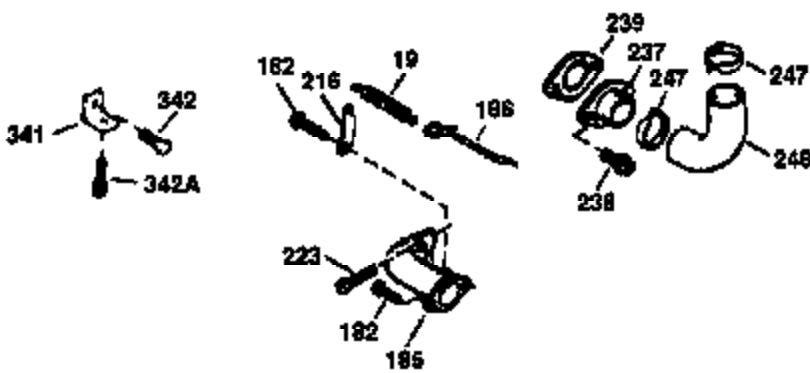

ILLUSTRATION SHOWS TYPICAL PARTS ONLY. ORDER BY PART NUMBER. PARTS NOT LISTED ARE SUPPLIED BY OEM.

VIEW 2 OF 3

Ref #	Part Number	Qty	Description
19	36281	1	Extension Spring
69	35261	1	* Mounting Flange Gasket
70	34311D	1	Mounting Flange (Incl. 72 thru 83)
72	36083	1	Oil Drain Plug
75	27897	1	Oil Seal
86	650488	6	Screw, 1/4-20 x 1-1/4"
182	6201	2	Screw, 1/4-28 x 7/8"
185	31384A	1	Intake Pipe (Incl. 224)
186	34337	1	Governor Link
223	650451	2	Screw, 1/4-20 x 1"
238	650937	2	Screw, 10-32 x 43/64"
239	35848	1	* Air Cleaner Gasket
243	650966	1	Screw, M-5 x 0.8-6g x 2-7/16"
245	36278	1	Air Cleaner Filter
250	36274	1	Air Cleaner Cover
263	36280	1	Trim Ring
287	650926	2	Screw, 8-32 x 21/64"
298	28763	2	Screw, 10-32 x 35/64"
300	36279	1	Fuel Tank (Incl. 292 & 301)
301	35355	1	Fuel Cap
390	590686	1	Rewind Starter