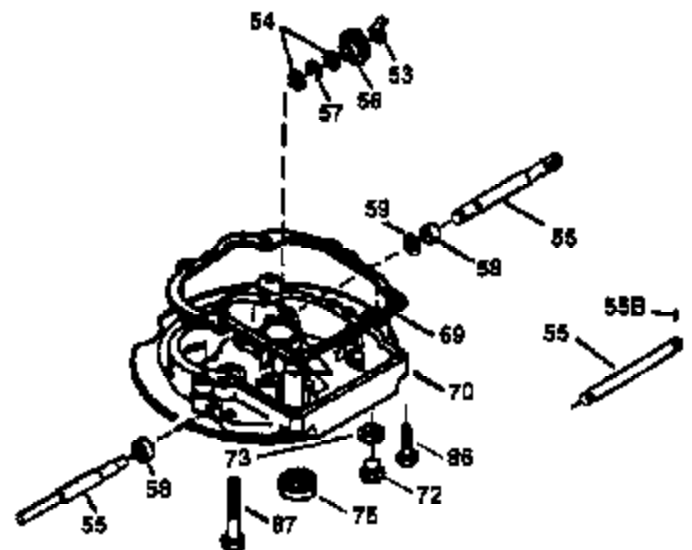

ILLUSTRATION SHOWS TYPICAL PARTS ONLY. ORDER BY PART NUMBER. PARTS NOT LISTED ARE SUPPLIED BY OEM.

VIEW 2 OF 3

Ref #	Part Number	Qty	Description
19	36281	1	Extension Spring
69	35261	1	* Mounting Flange Gasket
70	34311D	1	Mounting Flange (Incl. 72 thru 83)
72	36083	1	Oil Drain Plug
75	27897	1	Oil Seal
86	650488	6	Screw, 1/4-20 x 1-1/4"
182	6201	2	Screw, 1/4-28 x 7/8"
185	31384A	1	Intake Pipe (Incl. 224)
186	34337	1	Governor Link
223	650451	2	Screw, 1/4-20 x 1"
238	650937	2	Screw, 10-32 x 43/64"
239	35848	1	* Air Cleaner Gasket
243	650966	1	Screw, M-5 x 0.8-6g x 2-7/16"
245	36278	1	Air Cleaner Filter
250	36274	1	Air Cleaner Cover
263	36280	1	Trim Ring
287	650926	2	Screw, 8-32 x 21/64"
298	28763	2	Screw, 10-32 x 35/64"
300	36279	1	Fuel Tank (Incl. 292 & 301)
301	35355	1	Fuel Cap
390	590686	1	Rewind Starter