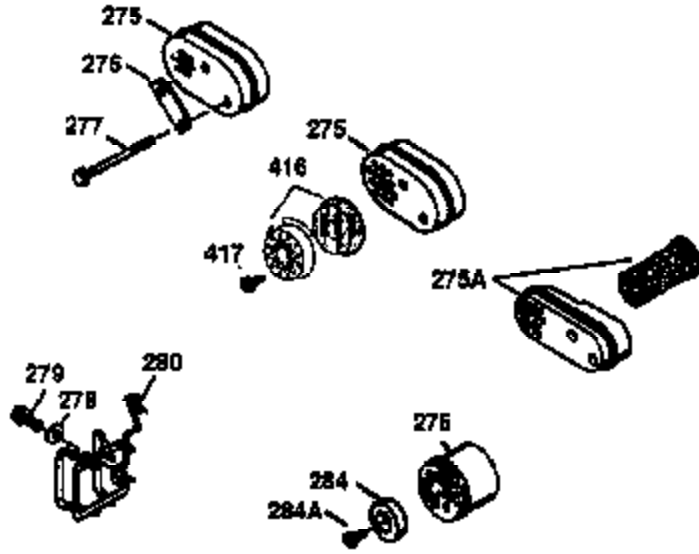

ILLUSTRATION SHOWS TYPICAL PARTS ONLY. ORDER BY PART NUMBER. PARTS NOT LISTED ARE SUPPLIED BY OEM.

VIEW 3 OF 3

Ref #	Part Number	Qty	Description
90	611112	1	Flywheel
238	650937	2	Screw, 10-32 x 43/64"
239	35848	1	* Air Cleaner Gasket
239B	36277	1	Air Cleaner Seal
240	36273	1	Air Cleaner Body
242	36276	1	Air Cleaner Base
243B	650967	2	Square Nut, M5 x 0.8-6H
243	650966	1	Screw, M-5 x 0.8-6g x 2-7/16"
243A	650968	1	Screw, M-5 x 0.8-6g x 1-7/16"
245	36278	1	Air Cleaner Filter
245B	36275	1	Air Cleaner Filter
250	36274	1	Air Cleaner Cover
275	35993	1	Muffler
276	35994	1	Locking Plate
277	650957	2	Screw, 1/4-20 x 2-31/32"