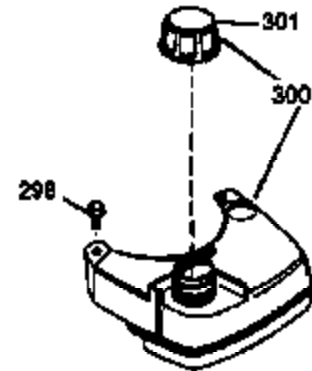

ILLUSTRATION SHOWS TYPICAL PARTS ONLY. ORDER BY PART NUMBER. PARTS NOT LISTED ARE SUPPLIED BY OEM.

VIEW 2 OF 3

Ref #	Part Number	Qty	Description
19	36281	1	Extension Spring
69	35261	1	* Mounting Flange Gasket
70	34311D	1	Mounting Flange (Incl. 72 thru 83)
72	36083	1	Oil Drain Plug
75	27897	1	Oil Seal
86	650488	6	Screw, 1/4-20 x 1-1/4"
182	6201	2	Screw, 1/4-28 x 7/8"
185	31384A	1	Intake Pipe (Incl. 224)
186	34337	1	Governor Link
223	650451	2	Screw, 1/4-20 x 1"
238	650937	2	Screw, 10-32 x 43/64"
239	35848	1	* Air Cleaner Gasket
243	650966	1	Screw, M-5 x 0.8-6g x 2-7/16"
245	36278	1	Air Cleaner Filter
250	36274	1	Air Cleaner Cover
263	36280	1	Trim Ring
287	650926	2	Screw, 8-32 x 21/64"
298	28763	2	Screw, 10-32 x 35/64"
300	36279	1	Fuel Tank (Incl. 292 & 301)
301	35355	1	Fuel Cap
390	590686	1	Rewind Starter