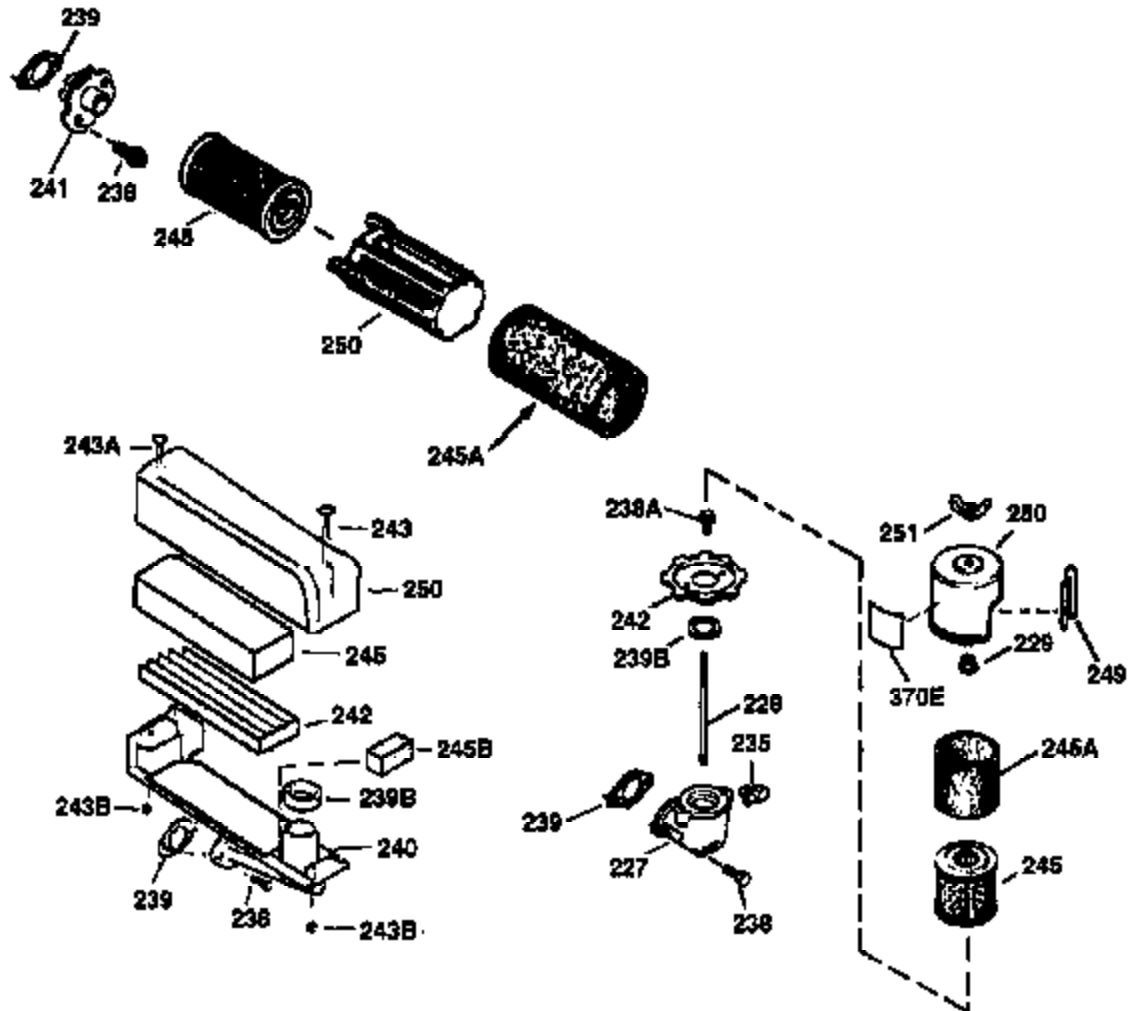

ILLUSTRATION SHOWS TYPICAL PARTS ONLY. ORDER BY PART NUMBER. PARTS NOT LISTED ARE SUPPLIED BY OEM.

VIEW 3 OF 3

Ref #	Part Number	Qty	Description
90	611112	1	Flywheel
238	650937	2	Screw, 10-32 x 43/64"
239	35848	1	* Air Cleaner Gasket
239B	36277	1	Air Cleaner Seal
240	36273	1	Air Cleaner Body
242	36276	1	Air Cleaner Base
243B	650967	2	Square Nut, M5 x 0.8-6H
243	650966	1	Screw, M-5 x 0.8-6g x 2-7/16"
243A	650968	1	Screw, M-5 x 0.8-6g x 1-7/16"
245	36278	1	Air Cleaner Filter
245B	36275	1	Air Cleaner Filter
250	36274	1	Air Cleaner Cover
275	35993	1	Muffler
276	35994	1	Locking Plate
277	650957	2	Screw, 1/4-20 x 2-31/32"