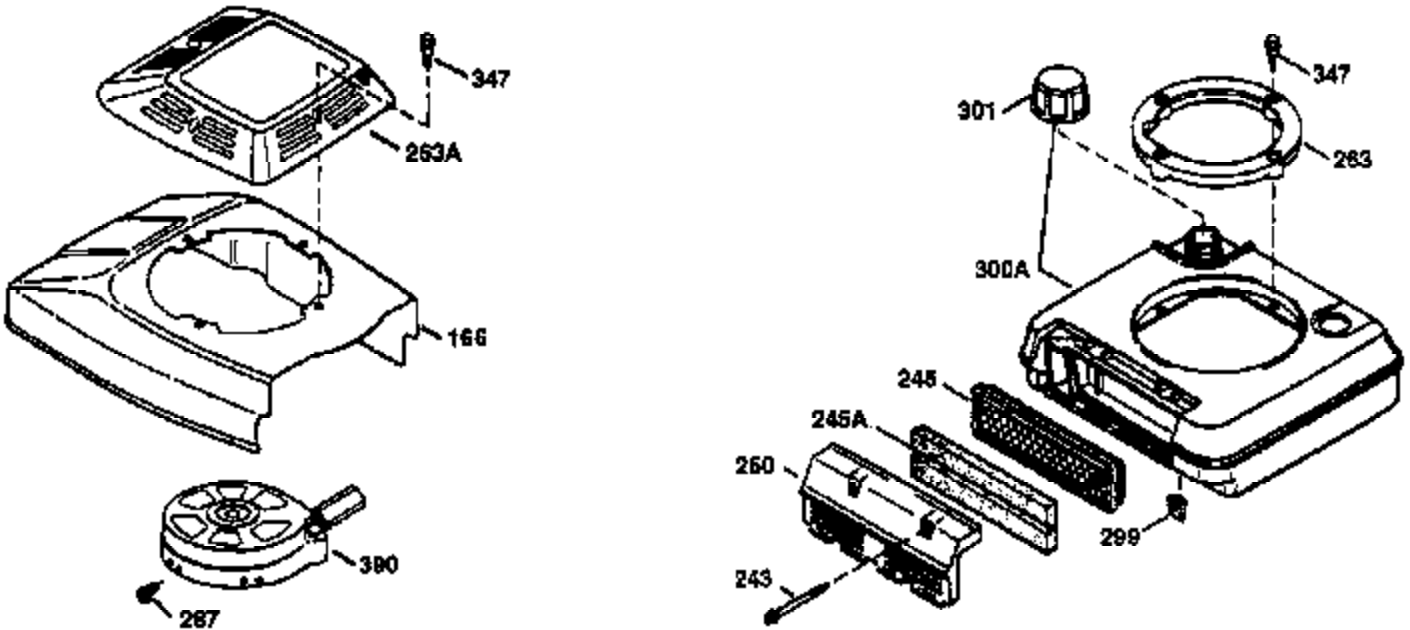

ILLUSTRATION SHOWS TYPICAL PARTS ONLY. ORDER BY PART NUMBER. PARTS NOT LISTED ARE SUPPLIED BY OEM.

VIEW 2 OF 3

Ref #	Part Number	Qty	Description
19	36281	1	Extension Spring
69	35261	1	* Mounting Flange Gasket
70	34311D	1	Mounting Flange (Incl. 72 thru 83)
72	36083	1	Oil Drain Plug
75	27897	1	Oil Seal
86	650488	6	Screw, 1/4-20 x 1-1/4"
182	6201	2	Screw, 1/4-28 x 7/8"
185	31384A	1	Intake Pipe (Incl. 224)
186	34337	1	Governor Link
223	650451	2	Screw, 1/4-20 x 1"
238	650937	2	Screw, 10-32 x 43/64"
239	35848	1	* Air Cleaner Gasket
243	650966	1	Screw, M-5 x 0.8-6g x 2-7/16"
245	36278	1	Air Cleaner Filter
250	36274	1	Air Cleaner Cover
263	36280	1	Trim Ring
287	650926	2	Screw, 8-32 x 21/64"
298	28763	2	Screw, 10-32 x 35/64"
300	36279	1	Fuel Tank (Incl. 292 & 301)
301	35355	1	Fuel Cap
390	590686	1	Rewind Starter