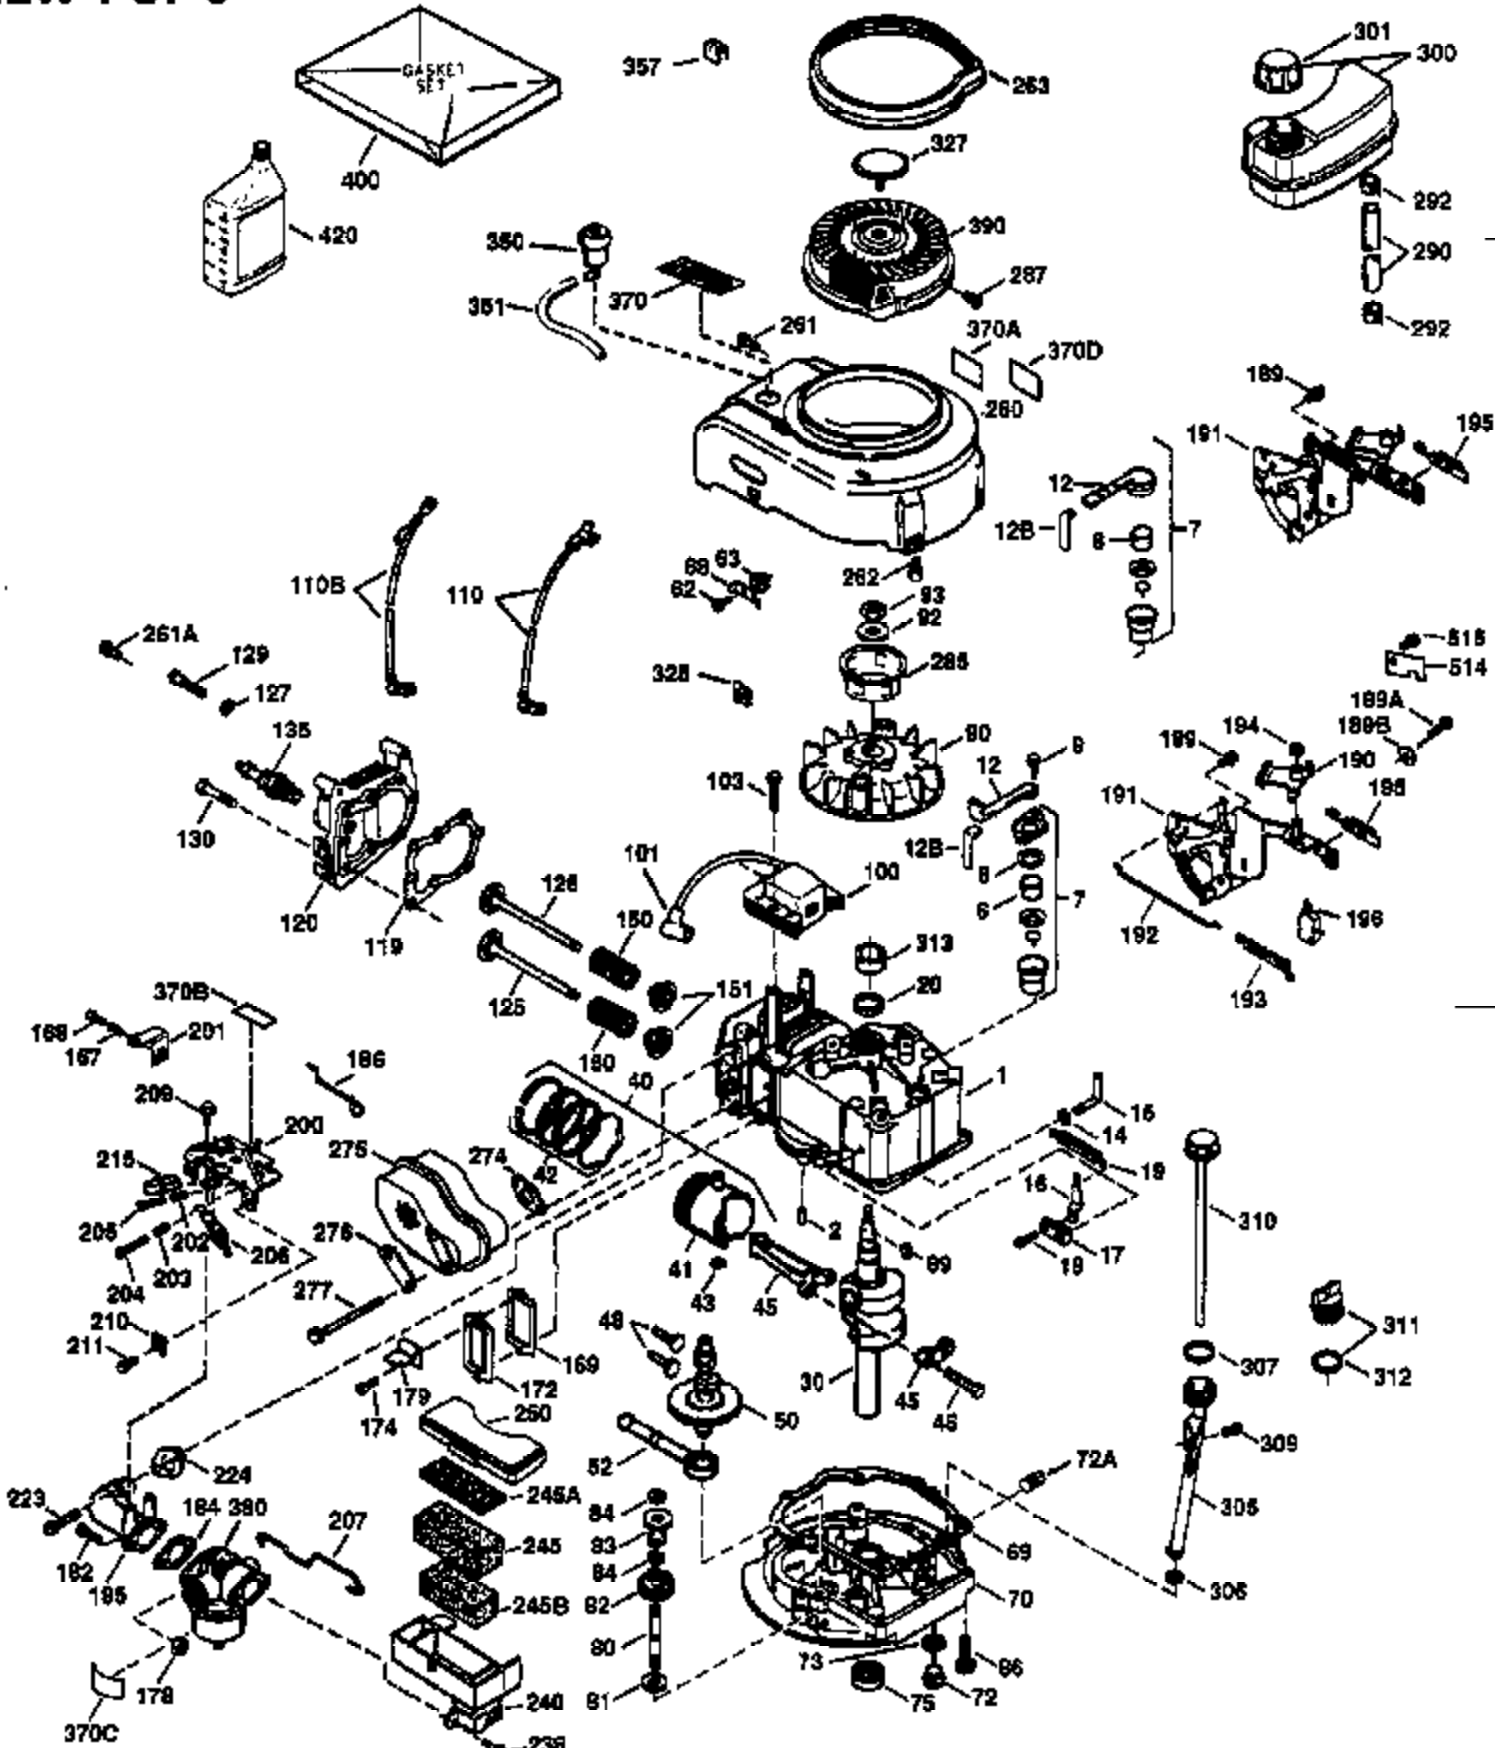

ILLUSTRATION SHOWS TYPICAL PARTS ONLY. ORDER BY PART NUMBER. PARTS NOT LISTED ARE SUPPLIED BY OEM.

VIEW 1 OF 3

Engine Parts List #1

Ref #	Part Number	Qty	Description
1	36265	1	Cylinder (Incl. 2 & 20)
2	26727	2	Dowel Pin
6	33734	1	Breather Element
7	34214A	1	Breather Ass'y. (Incl. 6,8,9, & 12)
8	33735	1	* Breather Gasket
9	30200	2	Screw, 10-24 x 9/16"
12	33886	1	Breather Tube
14	28277	1	Washer
15	30589	1	Governor Rod (Incl. 14)
16	31383A	1	Governor Lever
17	31335	1	Governor Lever Clamp
18	650548	1	Screw, 8-32 x 5/16"
19	36281	1	Extension Spring
20	32600	1	Oil Seal
30	35606	1	Crankshaft
40	36073	1	Piston, Pin & Ring Set (Std.)
40	36074	1	Piston, Pin & Ring Set (.010" OS)
40	36075	1	Piston, Pin & Ring Set (.020" OS)
41	36070	1	Piston & Pin Ass'y. (Std.) (Incl. 43)
41	36071	1	Piston & Pin Ass'y. (.010" OS) (Incl. 43)
41	36072	1	Piston & Pin Ass'y. (.020" OS) (Incl. 43)
42	36076	1	Ring Set (Std.)
42	36077	1	Ring Set (.010" OS)
42	36078	1	Ring Set (.020" OS)
43	20381	2	Piston Pin Retaining Ring
45	30963B	1	Connecting Rod Ass'y. (Incl. 46)
46	32610A	2	Connecting Rod Bolt
48	27241	2	Valve Lifter
50	35992	1	Camshaft (MCR)
52	29914	1	Oil Pump Ass'y.
69	35261	1	* Mounting Flange Gasket
70	34311D	1	Mounting Flange (Incl. 72 thru 83)
72	36083	1	Oil Drain Plug
75	27897	1	Oil Seal
80	30574A	1	Governor Shaft
81	30590A	1	Washer
82	30591	1	Governor Gear Ass'y. (Incl. 81)
83	30588A	1	Governor Spool
86	650488	6	Screw, 1/4-20 x 1-1/4"
89	611004	1	Flywheel Key
90	611112	1	Flywheel
92	650815	1	Belleville Washer
93	650816	1	Flywheel Nut
100	34443A	1	Solid State Ignition
101	610118	1	Spark Plug Cover
103	650814	2	Screw, Torx T-15, 10-24 x 1"
110	34961	1	Ground Wire
119	36229	1	* Cylinder Head Gasket
120	36268	1	Cylinder Head
125	29313C	1	Exhaust Valve (Std.) (Incl. 151)
125	29315C	1	Exhaust Valve (1/32" OS) (Incl. 151)
126	29314B	1	Intake Valve (Std.) (Incl. 151)
126	29315C	1	Intake Valve (1/32" OS) (Incl. 151)
130	6021A	8	Screw, 5/16-18 x 1-1/2"
135	35395	1	Resistor Spark Plug (RJ19LM)
150	35991	2	Valve Spring
151	31673	2	Valve Spring Cap
169	27234A	1	* Valve Cover Gasket