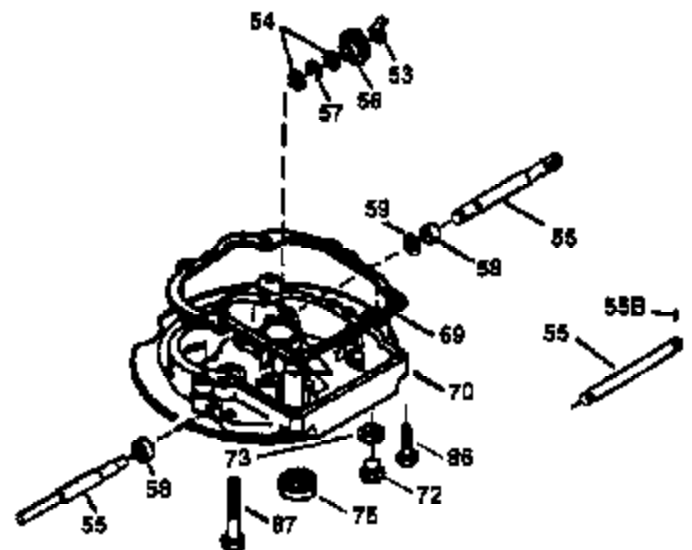

Ref #	Part Number	Qty	Description
420	730225	1	SAE 30 4-Cycle Engine Oil (Quart)

ILLUSTRATION SHOWS TYPICAL PARTS ONLY. ORDER BY PART NUMBER. PARTS NOT LISTED ARE SUPPLIED BY OEM.

VIEW 2 OF 3

Ref #	Part Number	Qty	Description
19	36281	1	Extension Spring
69	35261	1	* Mounting Flange Gasket
70	34311D	1	Mounting Flange (Incl. 72 thru 83)
72	36083	1	Oil Drain Plug
75	27897	1	Oil Seal
86	650488	6	Screw, 1/4-20 x 1-1/4"
182	6201	2	Screw, 1/4-28 x 7/8"
185	31384A	1	Intake Pipe (Incl. 224)
186	34337	1	Governor Link
223	650451	2	Screw, 1/4-20 x 1"
237	32971	1	Air Cleaner Adaptor
238	650709	2	Screw, 10-32 x 7/16"
239	35815	1	Air Cleaner Gasket
243	650899	2	Screw, 10-32 x 2-3/32"
245	35500	1	Air Cleaner Filter
247	35505	2	Air Cleaner Tube Clamp
248	35504	1	Air Cleaner Tube
250	35503	1	Air Cleaner Cover
263	35502	1	Trim Ring
287	650926	2	Screw, 8-32 x 21/64"
299	650900	2	"U" Type Nut, 10-32
300	35501A	1	Shroud & Tank Ass'y. (Incl. 301)
301	35355	1	Fuel Cap
347	650898	4	Screw, 10-32 x 27/32"
390	590694	1	Rewind Starter (NOTE: This engine could have been built with 590686 starter. Refer to the design of the air intake louvers for part identification. Individual starter parts do not interchange.)