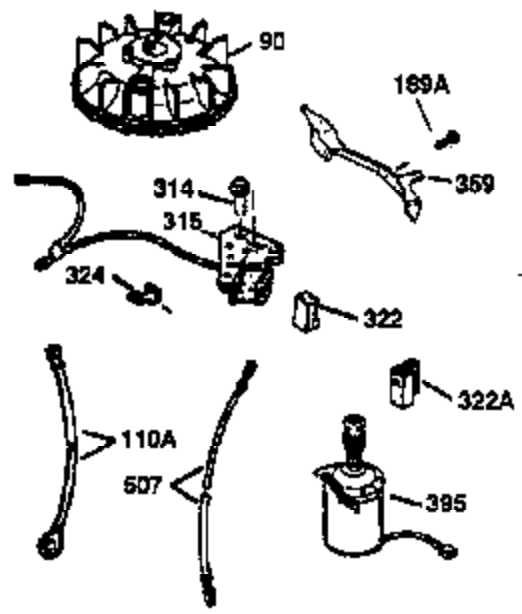

ILLUSTRATION SHOWS TYPICAL PARTS ONLY. ORDER BY PART NUMBER. PARTS NOT LISTED ARE SUPPLIED BY OEM.

VIEW 3 OF 3

Ref #	Part Number	Qty	Description
90	611112	1	Flywheel
238	650709	2	Screw, 10-32 x 7/16"
239	35815	1	Air Cleaner Gasket
243	650899	2	Screw, 10-32 x 2-3/32"
245	35500	1	Air Cleaner Filter
250	35503	1	Air Cleaner Cover
275	36473	1	Muffler (Incl. 277)
277	650988	2	Screw, 1/4-20 x 2-5/16"