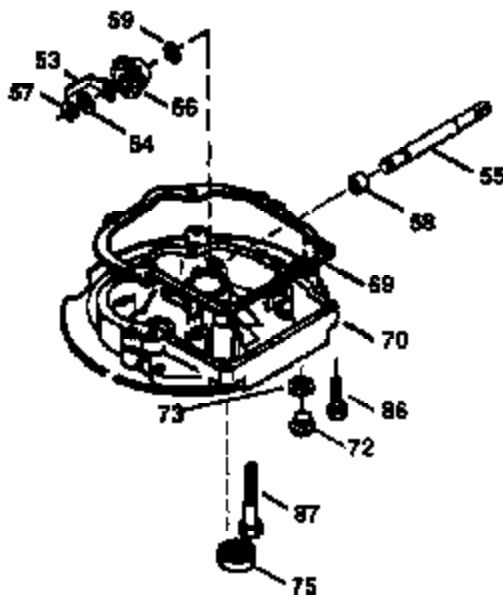

Ref #	Part Number	Qty	Description
420	730225	1	SAE 30 4-Cycle Engine Oil (Quart)

ILLUSTRATION SHOWS TYPICAL PARTS ONLY. ORDER BY PART NUMBER. PARTS NOT LISTED ARE SUPPLIED BY OEM.

VIEW 2 OF 3

Ref #	Part Number	Qty	Description
19	36281	1	Extension Spring
69	35261	1	* Mounting Flange Gasket
70	34311D	1	Mounting Flange (Incl. 72 thru 83)
72	36083	1	Oil Drain Plug
75	27897	1	Oil Seal
86	650488	6	Screw, 1/4-20 x 1-1/4"
182	6201	2	Screw, 1/4-28 x 7/8"
185	31384A	1	Intake Pipe (Incl. 224)
186	34337	1	Governor Link
223	650451	2	Screw, 1/4-20 x 1"
237	32971	1	Air Cleaner Adaptor
238	650709	2	Screw, 10-32 x 7/16"
239	35815	1	Air Cleaner Gasket
243	650899	2	Screw, 10-32 x 2-3/32"
245	35500	1	Air Cleaner Filter
247	35505	2	Air Cleaner Tube Clamp
248	35504	1	Air Cleaner Tube
250	35503	1	Air Cleaner Cover
263	35502	1	Trim Ring
287	650926	2	Screw, 8-32 x 21/64"
299	650900	2	"U" Type Nut, 10-32
300	35501A	1	Shroud & Tank Ass'y. (Incl. 301)
301	35355	1	Fuel Cap
347	650898	4	Screw, 10-32 x 27/32"
390	590694	1	Rewind Starter (NOTE: This engine could have been built with 590686 starter. Refer to the design of the air intake louvers for part identification. Individual starter parts do not interchange.)