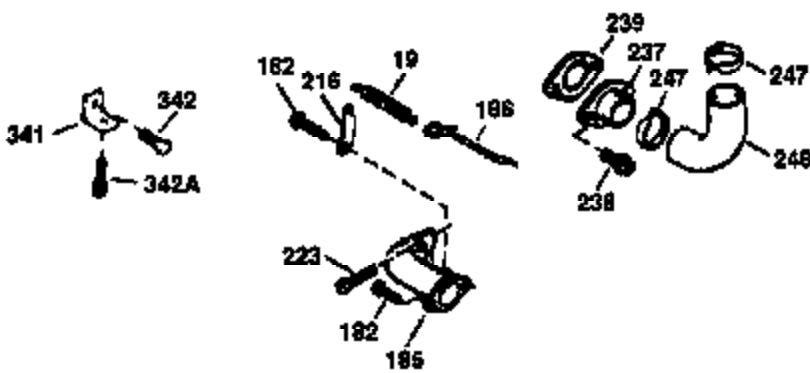

Ref #	Part Number	Qty	Description
420	730225	1	SAE 30 4-Cycle Engine Oil (Quart)

ILLUSTRATION SHOWS TYPICAL PARTS ONLY. ORDER BY PART NUMBER. PARTS NOT LISTED ARE SUPPLIED BY OEM.

VIEW 2 OF 3

Ref #	Part Number	Qty	Description
19	36281	1	Extension Spring
69	35261	1	* Mounting Flange Gasket
70	34311D	1	Mounting Flange (Incl. 72 thru 83)
72	36083	1	Oil Drain Plug
75	27897	1	Oil Seal
86	650488	6	Screw, 1/4-20 x 1-1/4"
182	6201	2	Screw, 1/4-28 x 7/8"
185	31384A	1	Intake Pipe (Incl. 224)
186	34337	1	Governor Link
223	650451	2	Screw, 1/4-20 x 1"
237	32971	1	Air Cleaner Adaptor
238	650709	2	Screw, 10-32 x 7/16"
239	35815	1	Air Cleaner Gasket
243	650899	2	Screw, 10-32 x 2-3/32"
245	35500	1	Air Cleaner Filter
247	35505	2	Air Cleaner Tube Clamp
248	35504	1	Air Cleaner Tube
250	35503	1	Air Cleaner Cover
263	35502	1	Trim Ring
287	650926	2	Screw, 8-32 x 21/64"
299	650900	2	"U" Type Nut, 10-32
300	35501A	1	Shroud & Tank Ass'y. (Incl. 301)
301	35355	1	Fuel Cap
347	650898	4	Screw, 10-32 x 27/32"
390	590694	1	Rewind Starter (NOTE: This engine could have been built with 590686 starter. Refer to the design of the air intake louvers for part identification. Individual starter parts do not interchange.)