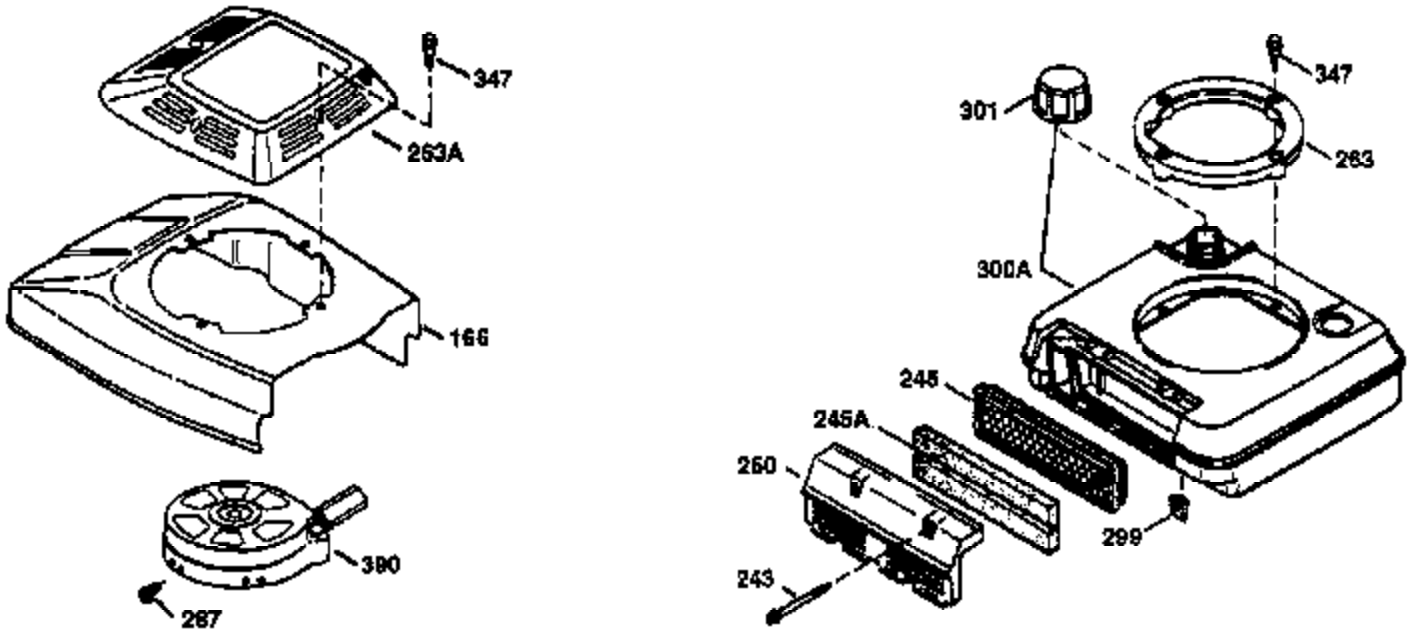

Ref #	Part Number	Qty	Description
420	730225	1	SAE 30 4-Cycle Engine Oil (Quart)

ILLUSTRATION SHOWS TYPICAL PARTS ONLY. ORDER BY PART NUMBER. PARTS NOT LISTED ARE SUPPLIED BY OEM.

VIEW 2 OF 3

Ref #	Part Number	Qty	Description
19	36281	1	Extension Spring
69	35261	1	* Mounting Flange Gasket
70	34311D	1	Mounting Flange (Incl. 72 thru 83)
72	36083	1	Oil Drain Plug
75	27897	1	Oil Seal
86	650488	6	Screw, 1/4-20 x 1-1/4"
182	6201	2	Screw, 1/4-28 x 7/8"
185	31384A	1	Intake Pipe (Incl. 224)
186	34337	1	Governor Link
223	650451	2	Screw, 1/4-20 x 1"
237	32971	1	Air Cleaner Adaptor
238	650709	2	Screw, 10-32 x 7/16"
239	35815	1	Air Cleaner Gasket
243	650899	2	Screw, 10-32 x 2-3/32"
245	35500	1	Air Cleaner Filter
247	35505	2	Air Cleaner Tube Clamp
248	35504	1	Air Cleaner Tube
250	35503	1	Air Cleaner Cover
263	35502	1	Trim Ring
287	650926	2	Screw, 8-32 x 21/64"
299	650900	2	"U" Type Nut, 10-32
300	35501A	1	Shroud & Tank Ass'y. (Incl. 301)
301	35355	1	Fuel Cap
347	650898	4	Screw, 10-32 x 27/32"
390	590694	1	Rewind Starter (NOTE: This engine could have been built with 590686 starter. Refer to the design of the air intake louvers for part identification. Individual starter parts do not interchange.)