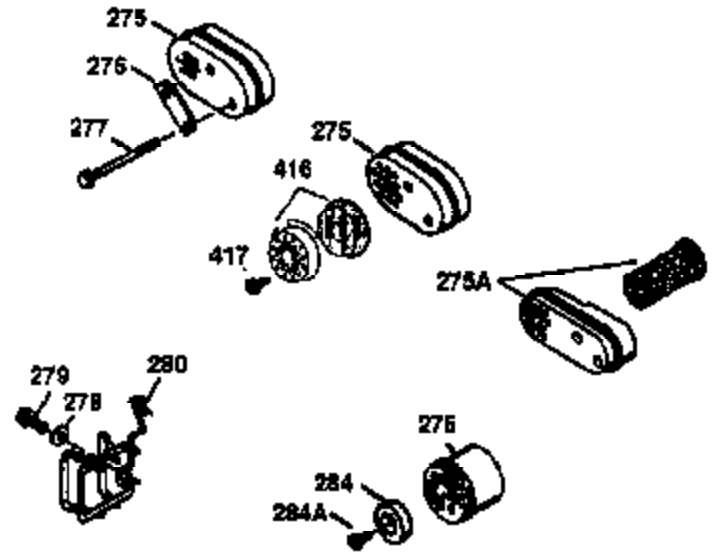

ILLUSTRATION SHOWS TYPICAL PARTS ONLY. ORDER BY PART NUMBER. PARTS NOT LISTED ARE SUPPLIED BY OEM.

VIEW 3 OF 3

Ref #	Part Number	Qty	Description
90	611112	1	Flywheel
238	650709	2	Screw, 10-32 x 7/16"
239	35815	1	Air Cleaner Gasket
243	650899	2	Screw, 10-32 x 2-3/32"
245	35500	1	Air Cleaner Filter
250	35503	1	Air Cleaner Cover
275	36473	1	Muffler (Incl. 277)
277	650988	2	Screw, 1/4-20 x 2-5/16"