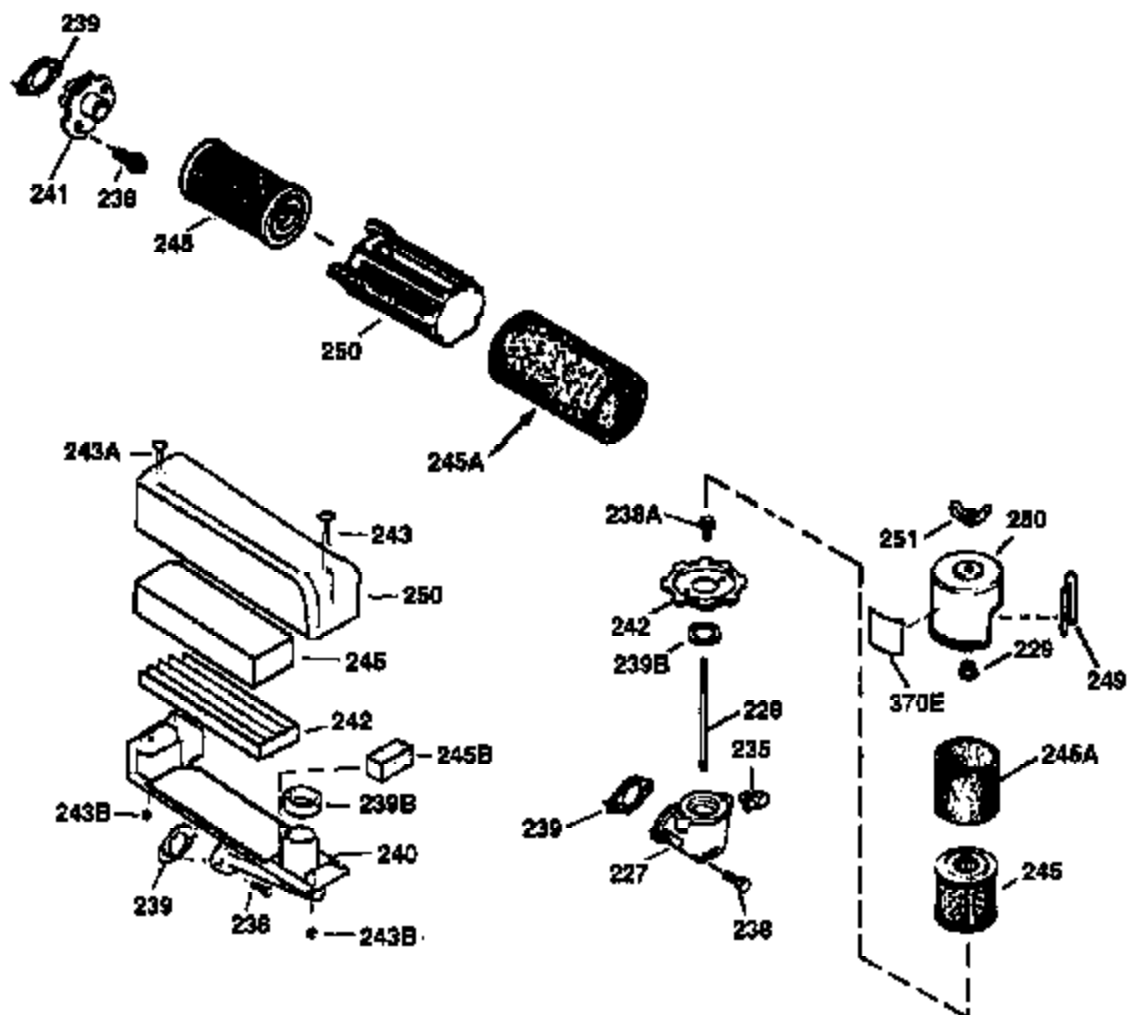

ILLUSTRATION SHOWS TYPICAL PARTS ONLY. ORDER BY PART NUMBER. PARTS NOT LISTED ARE SUPPLIED BY OEM.

VIEW 3 OF 3

Ref #	Part Number	Qty	Description
90	611112	1	Flywheel
238	650709	2	Screw, 10-32 x 7/16"
239	35815	1	Air Cleaner Gasket
243	650899	2	Screw, 10-32 x 2-3/32"
245	35500	1	Air Cleaner Filter
250	35503	1	Air Cleaner Cover
275	36473	1	Muffler (Incl. 277)
277	650988	2	Screw, 1/4-20 x 2-5/16"