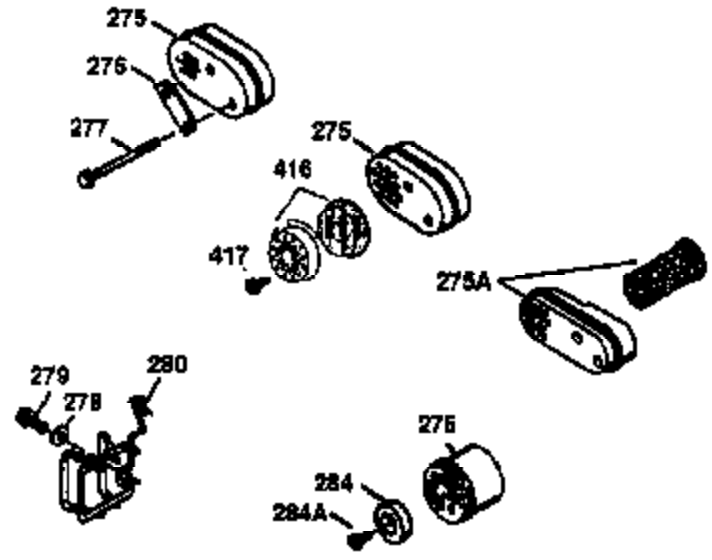

ILLUSTRATION SHOWS TYPICAL PARTS ONLY. ORDER BY PART NUMBER. PARTS NOT LISTED ARE SUPPLIED BY OEM.

VIEW 3 OF 3

Ref #	Part Number	Qty	Description
90	611112	1	Flywheel
238	650709	2	Screw, 10-32 x 7/16"
239	35815	1	Air Cleaner Gasket
243	650899	2	Screw, 10-32 x 2-3/32"
245	35500	1	Air Cleaner Filter
250	35503	1	Air Cleaner Cover
275	35993	1	Muffler
276	35994	1	Locking Plate
277	650957	2	Screw, 1/4-20 x 2-31/32"