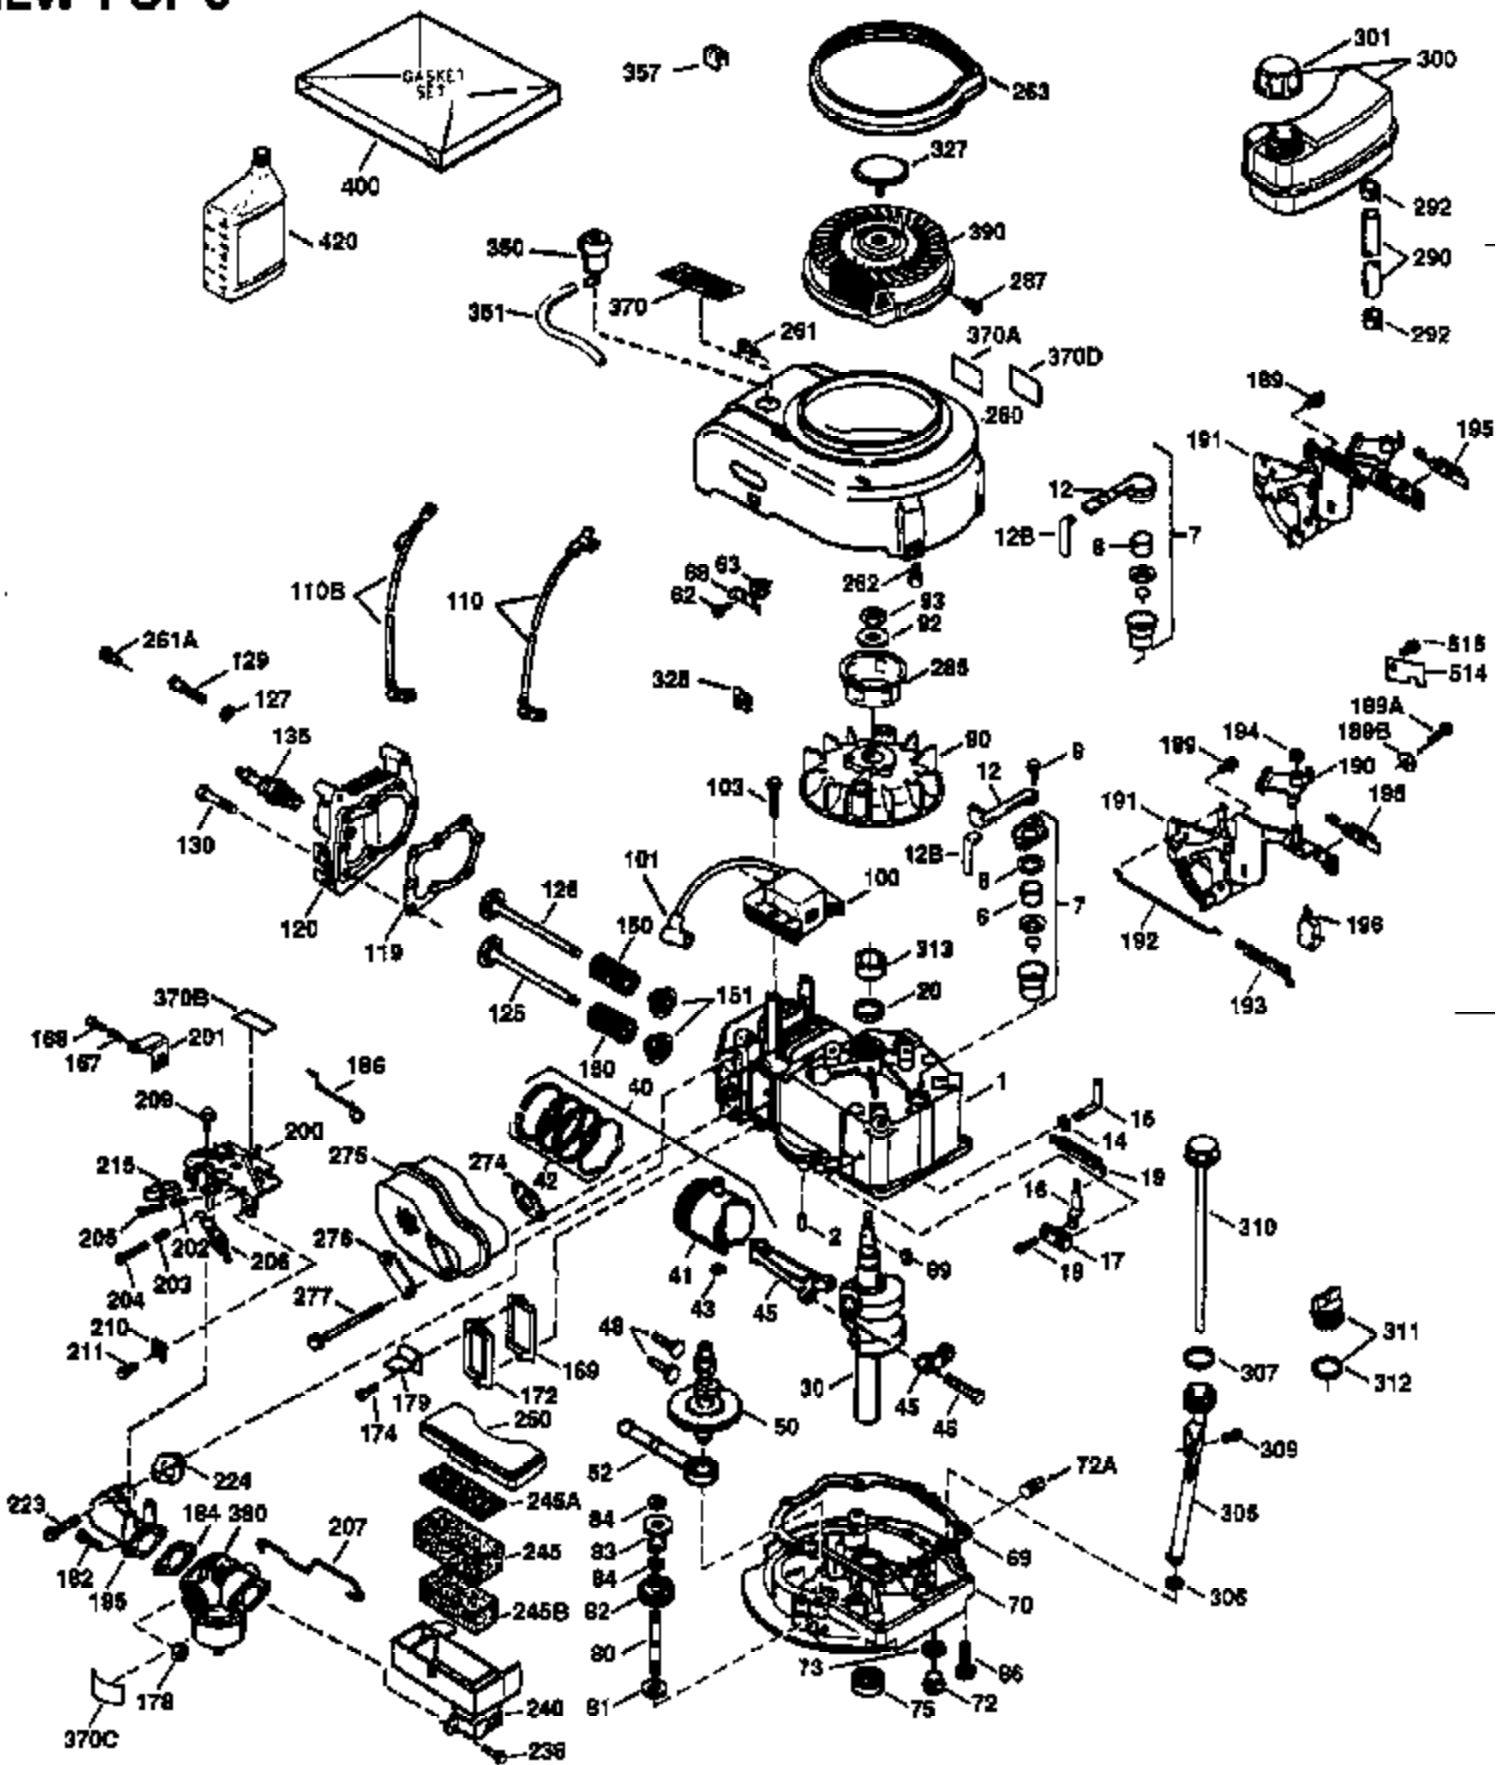

ILLUSTRATION SHOWS TYPICAL PARTS ONLY. ORDER BY PART NUMBER. PARTS NOT LISTED ARE SUPPLIED BY OEM.

VIEW 1 OF 3

Engine Parts List #1

Ref #	Part Number	Qty	Description
1	36265	1	Cylinder (Incl. 2 & 20)
2	26727	2	Dowel Pin
6	33734	1	Breather Element
7	34214A	1	Breather Ass'y. (Incl. 6, 8 & 9)
8	33735	1	* Breather Gasket
9	30200	2	Screw, 10-24 x 9/16"
12	35496	1	Breather Tube
14	28277	1	Washer
15	30589	1	Governor Rod (Incl. 14)
16	31383A	1	Governor Lever
17	31335	1	Governor Lever Clamp
18	650548	1	Screw, 8-32 x 5/16"
19	36281	1	Extension Spring
20	32600	1	Oil Seal
30	35606	1	Crankshaft
40	36073	1	Piston, Pin & Ring Set (Std.)
40	36074	1	Piston, Pin & Ring Set (.010" OS)
40	36075	1	Piston, Pin & Ring Set (.020" OS)
41	36070	1	Piston & Pin Ass'y. (Std.) (Incl. 43)
41	36071	1	Piston & Pin Ass'y. (.010" OS) (Incl. 43)
41	36072	1	Piston & Pin Ass'y. (.020" OS) (Incl. 43)
42	36076	1	Ring Set (Std.)
42	36077	1	Ring Set (.010" OS)
42	36078	1	Ring Set (.020" OS)
43	20381	2	Piston Pin Retaining Ring
45	30963B	1	Connecting Rod Ass'y. (Incl. 46)
46	32610A	2	Connecting Rod Bolt
48	27241	2	Valve Lifter
50	35992	1	Camshaft (MCR)
52	29914	1	Oil Pump Ass'y.
69	35261	1	* Mounting Flange Gasket
70	34311D	1	Mounting Flange (Incl. 72 thru 83)
72	36083	1	Oil Drain Plug
75	27897	1	Oil Seal
80	30574A	1	Governor Shaft
81	30590A	1	Washer
82	30591	1	Governor Gear Ass'y. (Incl. 81)
83	30588A	1	Governor Spool
86	650488	6	Screw, 1/4-20 x 1-1/4"
89	611004	1	Flywheel Key
90	611112	1	Flywheel
92	650815	1	Belleville Washer
93	650816	1	Flywheel Nut
100	34443A	1	Solid State Ignition
101	610118	1	Spark Plug Cover
103	650814	2	Screw, Torx T-15, 10-24 x 1"
110	34961	1	Ground Wire
119	33554A	1	* Cylinder Head Gasket
120	34342	1	Cylinder Head
125	29313C	1	Exhaust Valve (Std.) (Incl. 151)
125	29315C	1	Exhaust Valve (1/32" OS) (Incl. 151)
126	29314B	1	Intake Valve (Std.) (Incl. 151)
126	29315C	1	Intake Valve (1/32" OS) (Incl. 151)
130	6021A	8	Screw, 5/16-18 x 1-1/2"
135	35395	1	Resistor Spark Plug (RJ19LM)
150	35991	2	Valve Spring
151	31673	2	Valve Spring Cap
169	27234A	1	* Valve Cover Gasket