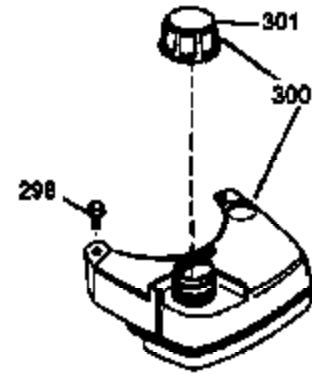

ILLUSTRATION SHOWS TYPICAL PARTS ONLY. ORDER BY PART NUMBER. PARTS NOT LISTED ARE SUPPLIED BY OEM.

VIEW 2 OF 3

Ref #	Part Number	Qty	Description
19	36281	1	Extension Spring
69	35261	1	* Mounting Flange Gasket
70	34311D	1	Mounting Flange (Incl. 72 thru 83)
72	36083	1	Oil Drain Plug
75	27897	1	Oil Seal
86	650488	6	Screw, 1/4-20 x 1-1/4"
182	6201	2	Screw, 1/4-28 x 7/8"
185	31384A	1	Intake Pipe (Incl. 224)
186	34337	1	Governor Link
223	650451	2	Screw, 1/4-20 x 1"
237	32971	1	Air Cleaner Adaptor
238	650709	2	Screw, 10-32 x 7/16"
239	35815	1	Air Cleaner Gasket
243	650899	2	Screw, 10-32 x 2-3/32"
245	35500	1	Air Cleaner Filter
247	35505	2	Air Cleaner Tube Clamp
248	35504	1	Air Cleaner Tube
250	35503	1	Air Cleaner Cover
263	35502	1	Trim Ring
287	650926	2	Screw, 8-32 x 21/64"
299	650900	2	"U" Type Nut, 10-32
300	35501A	1	Shroud & Tank Ass'y. (Incl. 301)
301	35355	1	Fuel Cap
347	650898	4	Screw, 10-32 x 27/32"
390	590686	1	Rewind Starter