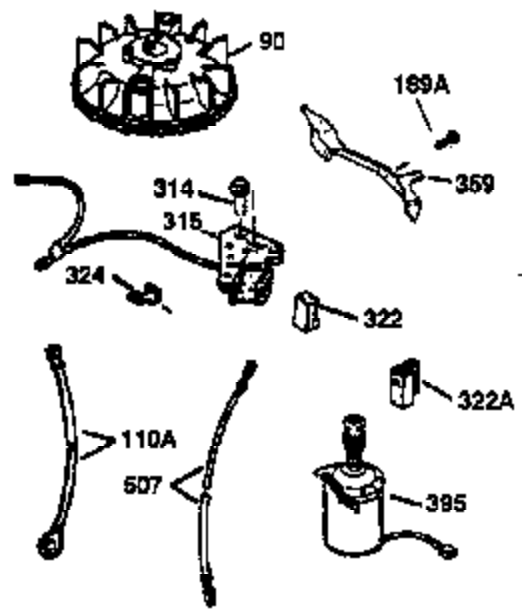

ILLUSTRATION SHOWS TYPICAL PARTS ONLY. ORDER BY PART NUMBER. PARTS NOT LISTED ARE SUPPLIED BY OEM.

VIEW 3 OF 3

Ref #	Part Number	Qty	Description
90	611112	1	Flywheel
238	650709	2	Screw, 10-32 x 7/16"
239	35815	1	Air Cleaner Gasket
243	650899	2	Screw, 10-32 x 2-3/32"
245	35500	1	Air Cleaner Filter
250	35503	1	Air Cleaner Cover
275	35993	1	Muffler
276	35994	1	Locking Plate
277	650957	2	Screw, 1/4-20 x 2-31/32"