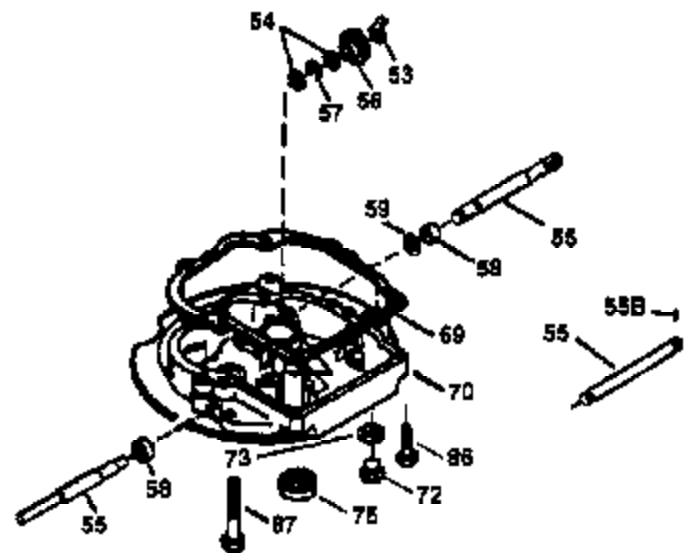

ILLUSTRATION SHOWS TYPICAL PARTS ONLY. ORDER BY PART NUMBER. PARTS NOT LISTED ARE SUPPLIED BY OEM.

VIEW 2 OF 3

Ref #	Part Number	Qty	Description
19	36281	1	Extension Spring
69	35261	1	* Mounting Flange Gasket
70	34311D	1	Mounting Flange (Incl. 72 thru 83)
72	36083	1	Oil Drain Plug
75	27897	1	Oil Seal
86	650488	6	Screw, 1/4-20 x 1-1/4"
182	6201	2	Screw, 1/4-28 x 7/8"
185	31384A	1	Intake Pipe (Incl. 224)
186	34337	1	Governor Link
223	650451	2	Screw, 1/4-20 x 1"
237	32971	1	Air Cleaner Adaptor
238	650709	2	Screw, 10-32 x 7/16"
239	35815	1	Air Cleaner Gasket
243	650899	2	Screw, 10-32 x 2-3/32"
245	35500	1	Air Cleaner Filter
247	35505	2	Air Cleaner Tube Clamp
248	35504	1	Air Cleaner Tube
250	35503	1	Air Cleaner Cover
263	35502	1	Trim Ring
287	650926	2	Screw, 8-32 x 21/64"
299	650900	2	"U" Type Nut, 10-32
300	35501A	1	Shroud & Tank Ass'y. (Incl. 301)
301	35355	1	Fuel Cap
347	650898	4	Screw, 10-32 x 27/32"
390	590686	1	Rewind Starter