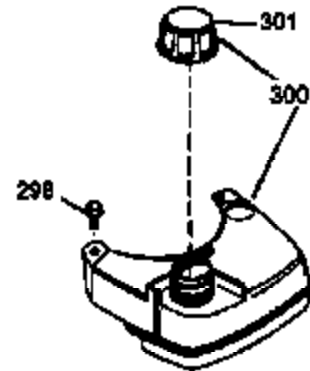

ILLUSTRATION SHOWS TYPICAL PARTS ONLY. ORDER BY PART NUMBER. PARTS NOT LISTED ARE SUPPLIED BY OEM.

VIEW 2 OF 3

Engine Parts List #2

Ref #	Part Number	Qty	Description
19	36281	1	Extension Spring
69	35261	1	* Mounting Flange Gasket
70	34311D	1	Mounting Flange (Incl. 72 thru 83)
72	36083	1	Oil Drain Plug
75	27897	1	Oil Seal
86	650488	6	Screw, 1/4-20 x 1-1/4"
182	6201	2	Screw, 1/4-28 x 7/8"
185	31384A	1	Intake Pipe (Incl. 224)
186	34337	1	Governor Link
223	650451	2	Screw, 1/4-20 x 1"
237	32971	1	Air Cleaner Adaptor
238	650709	2	Screw, 10-32 x 7/16"
239	35815	1	Air Cleaner Gasket
243	650899	2	Screw, 10-32 x 2-3/32"
245	35500	1	Air Cleaner Filter
245A	35705	1	Air Cleaner Filter
247	35505	2	Air Cleaner Tube Clamp
248	35504	1	Air Cleaner Tube
250	35503	1	Air Cleaner Cover
263	35502	1	Trim Ring
287	650926	2	Screw, 8-32 x 21/64"
299	650900	2	"U" Type Nut, 10-32
300	35501A	1	Shroud & Tank Ass'y. (Incl. 301)
301	35355	1	Fuel Cap
347	650898	4	Screw, 10-32 x 27/32"
390	590688	1	Rewind Starter