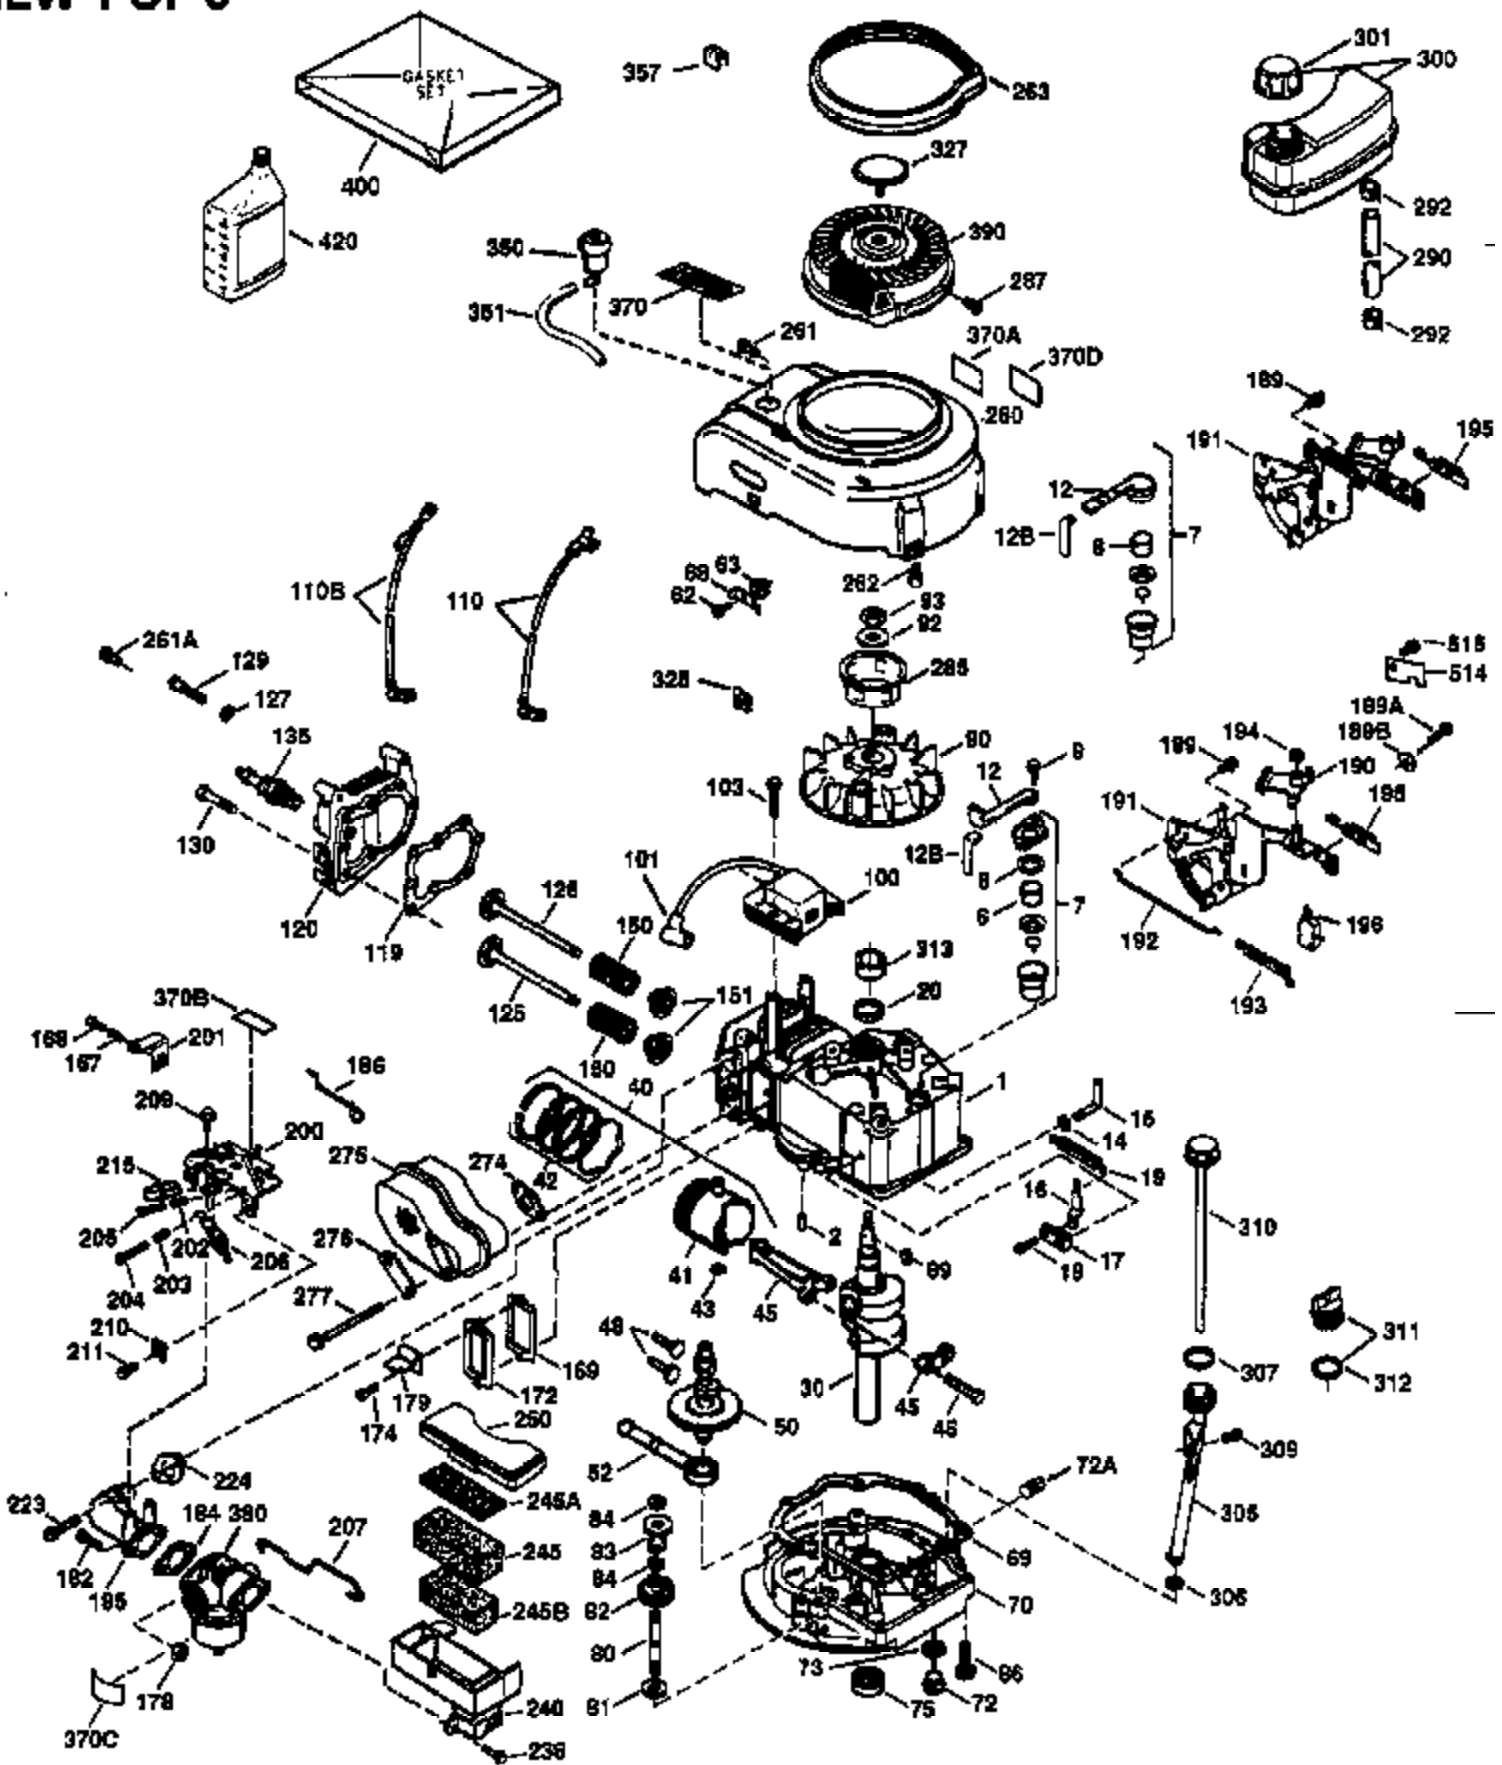

ILLUSTRATION SHOWS TYPICAL PARTS ONLY. ORDER BY PART NUMBER. PARTS NOT LISTED ARE SUPPLIED BY OEM.

VIEW 1 OF 3

Engine Parts List #1

Ref #	Part Number	Qty	Description
1	36265	1	Cylinder (Incl. 2 & 20)
2	26727	2	Dowel Pin
6	33734	1	Breather Element
7	34214A	1	Breather Ass'y. (Incl. 6, 8 & 9)
8	33735	1	* Breather Gasket
9	30200	2	Screw, 10-24 x 9/16"
12	35496	1	Breather Tube
14	28277	1	Washer
15	30589	1	Governor Rod (Incl. 14)
16	31383A	1	Governor Lever
17	31335	1	Governor Lever Clamp
18	650548	1	Screw, 8-32 x 5/16"
19	36281	1	Extension Spring
20	32600	1	Oil Seal
30	36215A	1	Crankshaft
40	36073	1	Piston, Pin & Ring Set (Std.)
40	36074	1	Piston, Pin & Ring Set (.010" OS)
40	36075	1	Piston, Pin & Ring Set (.020" OS)
41	36070	1	Piston & Pin Ass'y. (Std.) (Incl. 43)
41	36071	1	Piston & Pin Ass'y. (.010" OS) (Incl. 43)
41	36072	1	Piston & Pin Ass'y. (.020" OS) (Incl. 43)
42	36076	1	Ring Set (Std.)
42	36077	1	Ring Set (.010" OS)
42	36078	1	Ring Set (.020" OS)
43	20381	2	Piston Pin Retaining Ring
45	30963B	1	Connecting Rod Ass'y. (Incl. 46)
46	32610A	2	Connecting Rod Bolt
48	27241	2	Valve Lifter
50	35992	1	Camshaft (MCR)
52	29914	1	Oil Pump Ass'y.
69	35261	1	* Mounting Flange Gasket
70	34311D	1	Mounting Flange (Incl. 72 thru 83)
72	36083	1	Oil Drain Plug
75	27897	1	Oil Seal
80	30574A	1	Governor Shaft
81	30590A	1	Washer
82	30591	1	Governor Gear Ass'y. (Incl. 81)
83	30588A	1	Governor Spool
86	650488	6	Screw, 1/4-20 x 1-1/4"
89	611004	1	Flywheel Key
90	611112	1	Flywheel
92	650815	1	Belleville Washer
93	650816	1	Flywheel Nut
100	34443A	1	Solid State Ignition
101	610118	1	Spark Plug Cover
103	650814	2	Screw, Torx T-15, 10-24 x 1"
110	36230	1	Ground Wire
119	33554A	1	* Cylinder Head Gasket
120	34342	1	Cylinder Head
125	29313C	1	Exhaust Valve (Std.) (Incl. 151)
125	29315C	1	Exhaust Valve (1/32" OS) (Incl. 151)
126	29314B	1	Intake Valve (Std.) (Incl. 151)
126	29315C	1	Intake Valve (1/32" OS) (Incl. 151)
130	6021A	8	Screw, 5/16-18 x 1-1/2"
135	35395	1	Resistor Spark Plug (RJ19LM)
150	35991	2	Valve Spring
151	31673	2	Valve Spring Cap
169	27234A	1	* Valve Cover Gasket