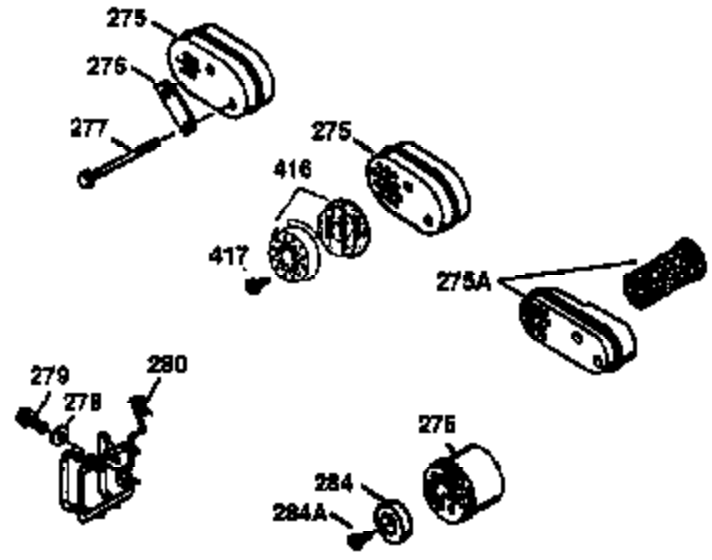

ILLUSTRATION SHOWS TYPICAL PARTS ONLY. ORDER BY PART NUMBER. PARTS NOT LISTED ARE SUPPLIED BY OEM.

VIEW 3 OF 3

Ref #	Part Number	Qty	Description
90	611112	1	Flywheel
238	650709	2	Screw, 10-32 x 7/16"
239	35815	1	Air Cleaner Gasket
243	650899	2	Screw, 10-32 x 2-3/32"
245	35500	1	Air Cleaner Filter
250	35503	1	Air Cleaner Cover
275B	391020	1	Spark Arrestor Muffler (Optional)(Inc l. 277A)
275	36473	1	Muffler (Incl. 277)
276	33753	1	Locking Plate (Optional)
277A	650795	2	Screw, 1/4-20 x 2-1/4" (Optional)
277	650988	2	Screw, 1/4-20 x 2-13/64"