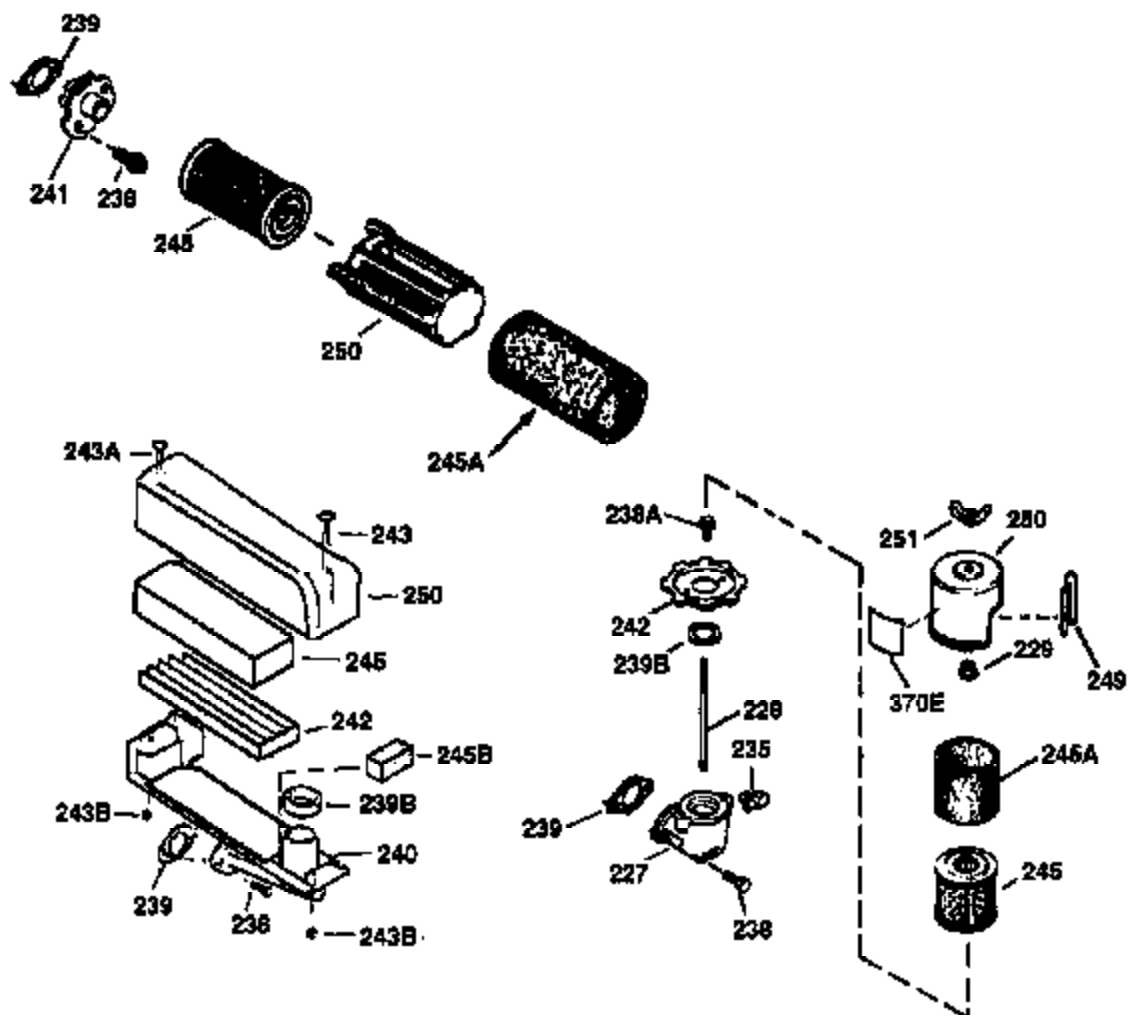

ILLUSTRATION SHOWS TYPICAL PARTS ONLY. ORDER BY PART NUMBER. PARTS NOT LISTED ARE SUPPLIED BY OEM.

VIEW 3 OF 3

Ref #	Part Number	Qty	Description
90	611112	1	Flywheel
238	650709	2	Screw, 10-32 x 7/16"
239	35815	1	Air Cleaner Gasket
243	650899	2	Screw, 10-32 x 2-3/32"
245	35500	1	Air Cleaner Filter
250	35503	1	Air Cleaner Cover
275B	391020	1	Spark Arrestor Muffler (Optional)(Inc l. 277A)
275	36473	1	Muffler (Incl. 277)
276	33753	1	Locking Plate (Optional)
277A	650795	2	Screw, 1/4-20 x 2-1/4" (Optional)
277	650988	2	Screw, 1/4-20 x 2-13/64"