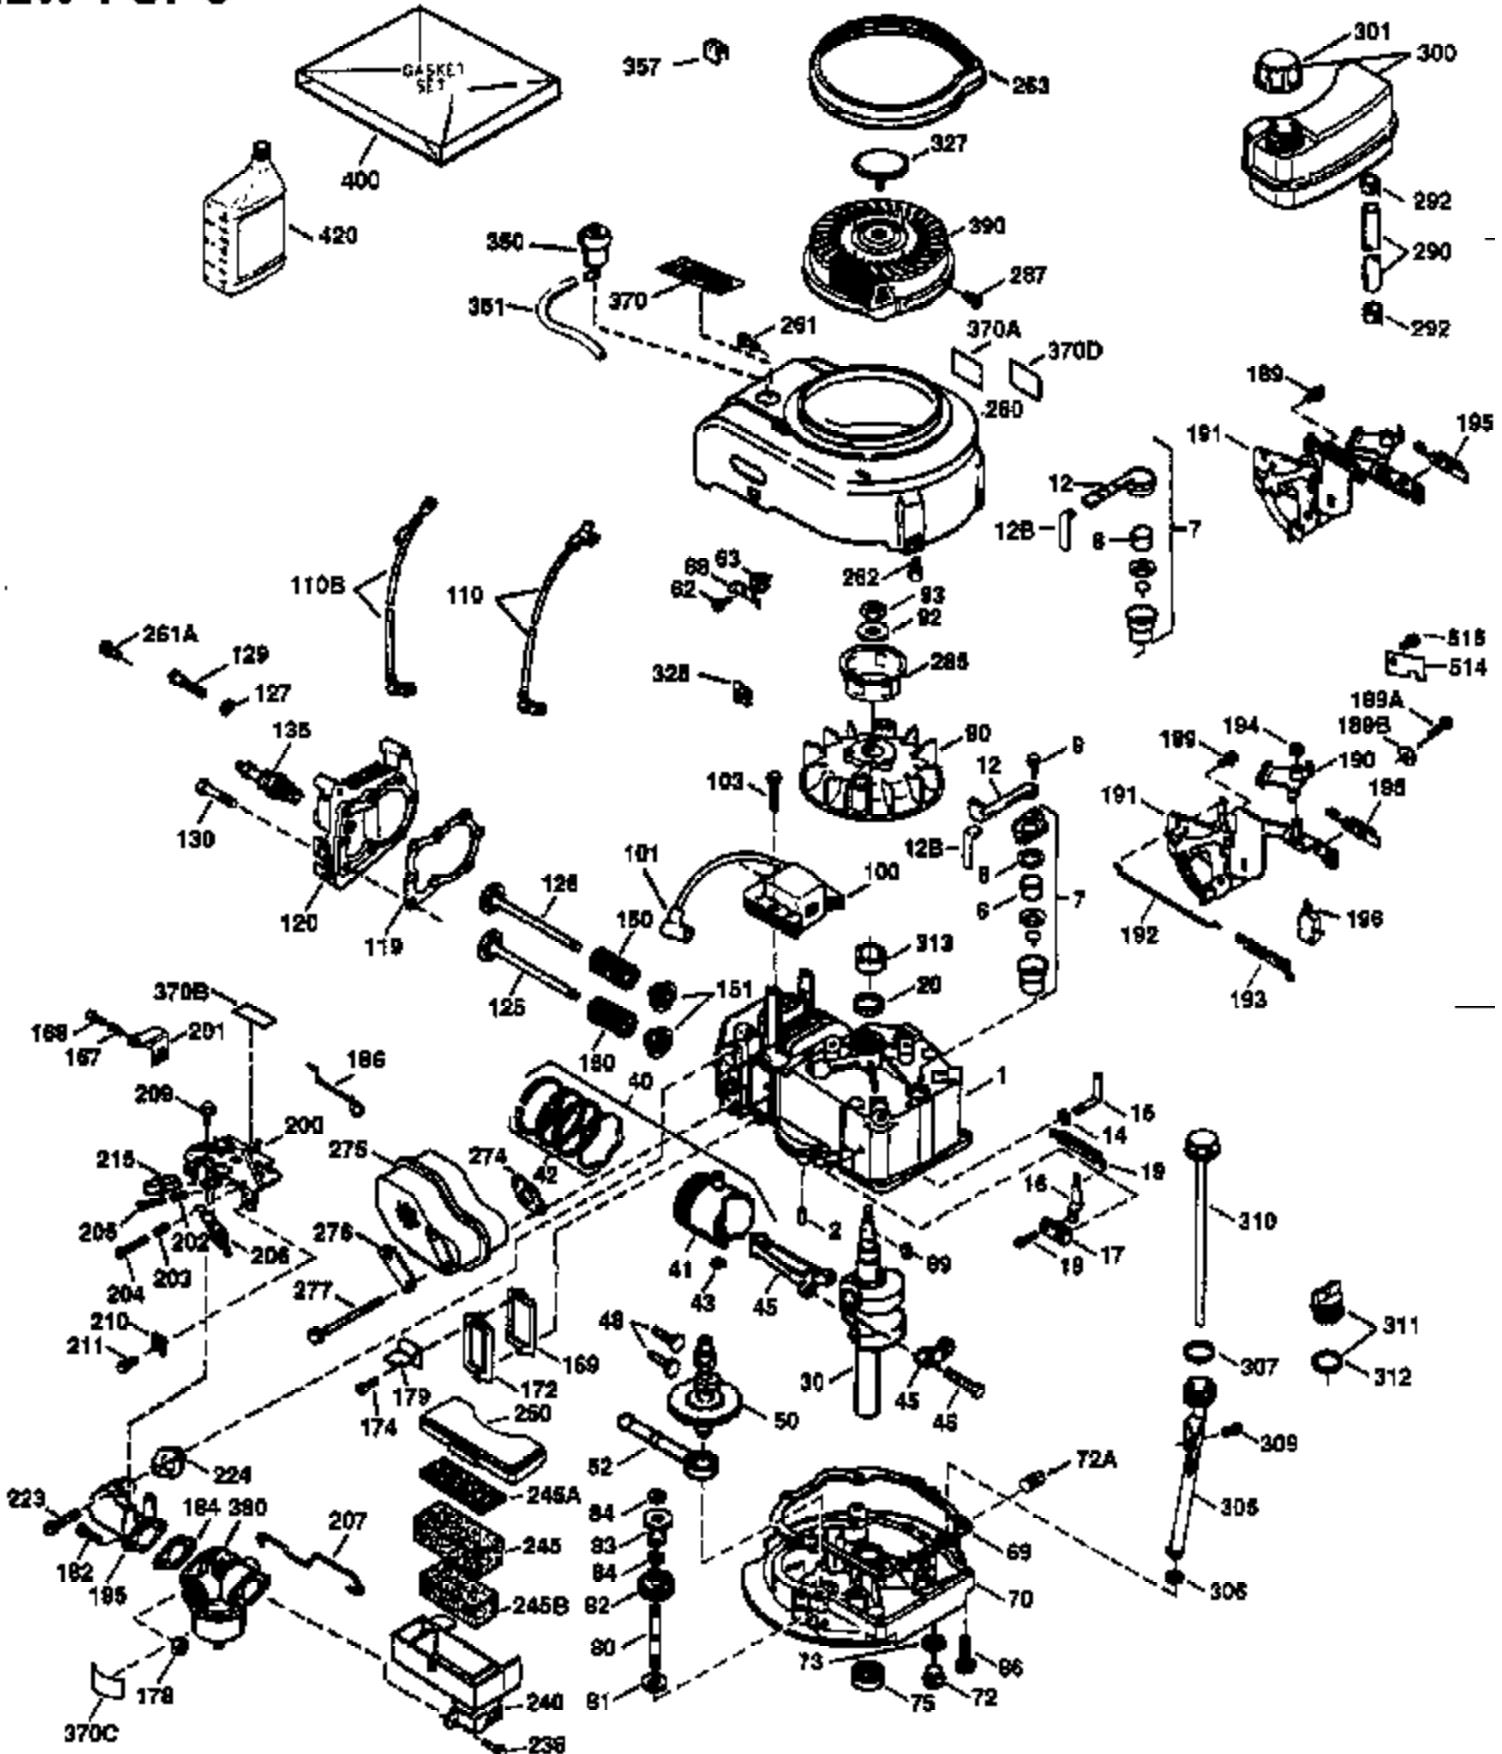

ILLUSTRATION SHOWS TYPICAL PARTS ONLY. ORDER BY PART NUMBER. PARTS NOT LISTED ARE SUPPLIED BY OEM.

VIEW 1 OF 3

Engine Parts List #1

Ref #	Part Number	Qty	Description
1	36478	1	Cylinder (Incl. 2 & 20)
2	26727	2	Dowel Pin
6	33734	1	Breather Element
7	34214A	1	Breather Ass'y. (Incl. 6, 8 & 9)
8	33735	1	* Breather Gasket
9	30200	2	Screw, 10-24 x 9/16"
12	35496	1	Breather Tube
14	28277	1	Washer
15	30589	1	Governor Rod (Incl. 14)
16	31383A	1	Governor Lever
17	31335	1	Governor Lever Clamp
18	650548	1	Screw, 8-32 x 5/16"
19	36281	1	Extension Spring
20	32600	1	Oil Seal
30	36215A	1	Crankshaft
40	36073	1	Piston, Pin & Ring Set (Std.)
40	36074	1	Piston, Pin & Ring Set (.010" OS)
40	36075	1	Piston, Pin & Ring Set (.020" OS)
41	36070	1	Piston & Pin Ass'y. (Std.) (Incl. 43)
41	36071	1	Piston & Pin Ass'y. (.010" OS) (Incl. 43)
41	36072	1	Piston & Pin Ass'y. (.020" OS) (Incl. 43)
42	36076	1	Ring Set (Std.)
42	36077	1	Ring Set (.010" OS)
42	36078	1	Ring Set (.020" OS)
43	20381	2	Piston Pin Retaining Ring
45	30963B	1	Connecting Rod Ass'y. (Incl. 46)
46	32610A	2	Connecting Rod Bolt
48	27241	2	Valve Lifter
50	35992	1	Camshaft (MCR)
52	29914	1	Oil Pump Ass'y.
69	35261	1	* Mounting Flange Gasket
70	34311D	1	Mounting Flange (Incl. 72 thru 83)
72	36083	1	Oil Drain Plug
75	27897	1	Oil Seal
80	30574A	1	Governor Shaft
81	30590A	1	Washer
82	30591	1	Governor Gear Ass'y. (Incl. 81)
83	30588A	1	Governor Spool
86	650488	6	Screw, 1/4-20 x 1-1/4"
89	611004	1	Flywheel Key
90	611112	1	Flywheel
92	650815	1	Belleville Washer
93	650816	1	Flywheel Nut
100	34443A	1	Solid State Ignition
101	610118	1	Spark Plug Cover
103	650814	2	Screw, Torx T-15, 10-24 x 1"
110	34961	1	Ground Wire
119	36477	1	* Cylinder Head Gasket
120	36476	1	Cylinder Head
125	36471	1	Exhaust Valve (Std.) (Incl. 151)
125	36472	1	Exhaust Valve (1/32" OS) (Incl. 151)
126	29314B	1	Intake Valve (Std.) (Incl. 151)
126	29315C	1	Intake Valve (1/32" OS) (Incl. 151)
130	6021A	8	Screw, 5/16-18 x 1-1/2"
135	35395	1	Resistor Spark Plug (RJ19LM)
150	35991	2	Valve Spring
151	31673	2	Valve Spring Cap
169	27234A	1	* Valve Cover Gasket