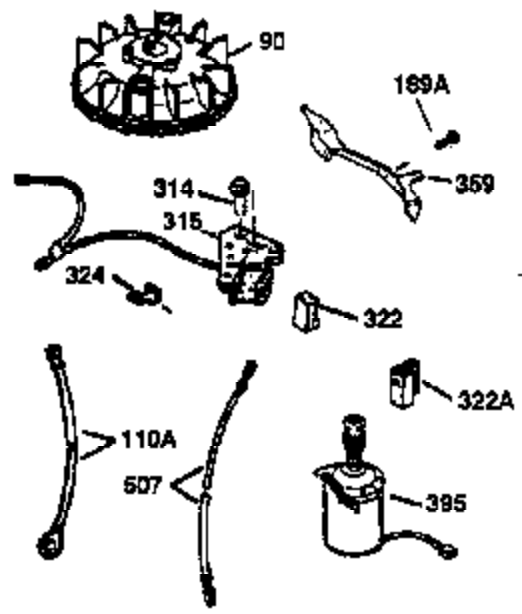

ILLUSTRATION SHOWS TYPICAL PARTS ONLY. ORDER BY PART NUMBER. PARTS NOT LISTED ARE SUPPLIED BY OEM.

VIEW 3 OF 3

Ref #	Part Number	Qty	Description
90	611112	1	Flywheel
238	650709	2	Screw, 10-32 x 7/16"
239	35815	1	Air Cleaner Gasket
243	650899	2	Screw, 10-32 x 2-3/32"
245	35500	1	Air Cleaner Filter
250	35503	1	Air Cleaner Cover
275B	391020	1	Spark Arrestor Muffler (Optional)(Inc l. 277A)
275	36473	1	Muffler (Incl. 277)
276	33753	1	Locking Plate (Optional)
277A	650795	2	Screw, 1/4-20 x 2-1/4" (Optional)
277	650988	2	Screw, 1/4-20 x 2-13/64"