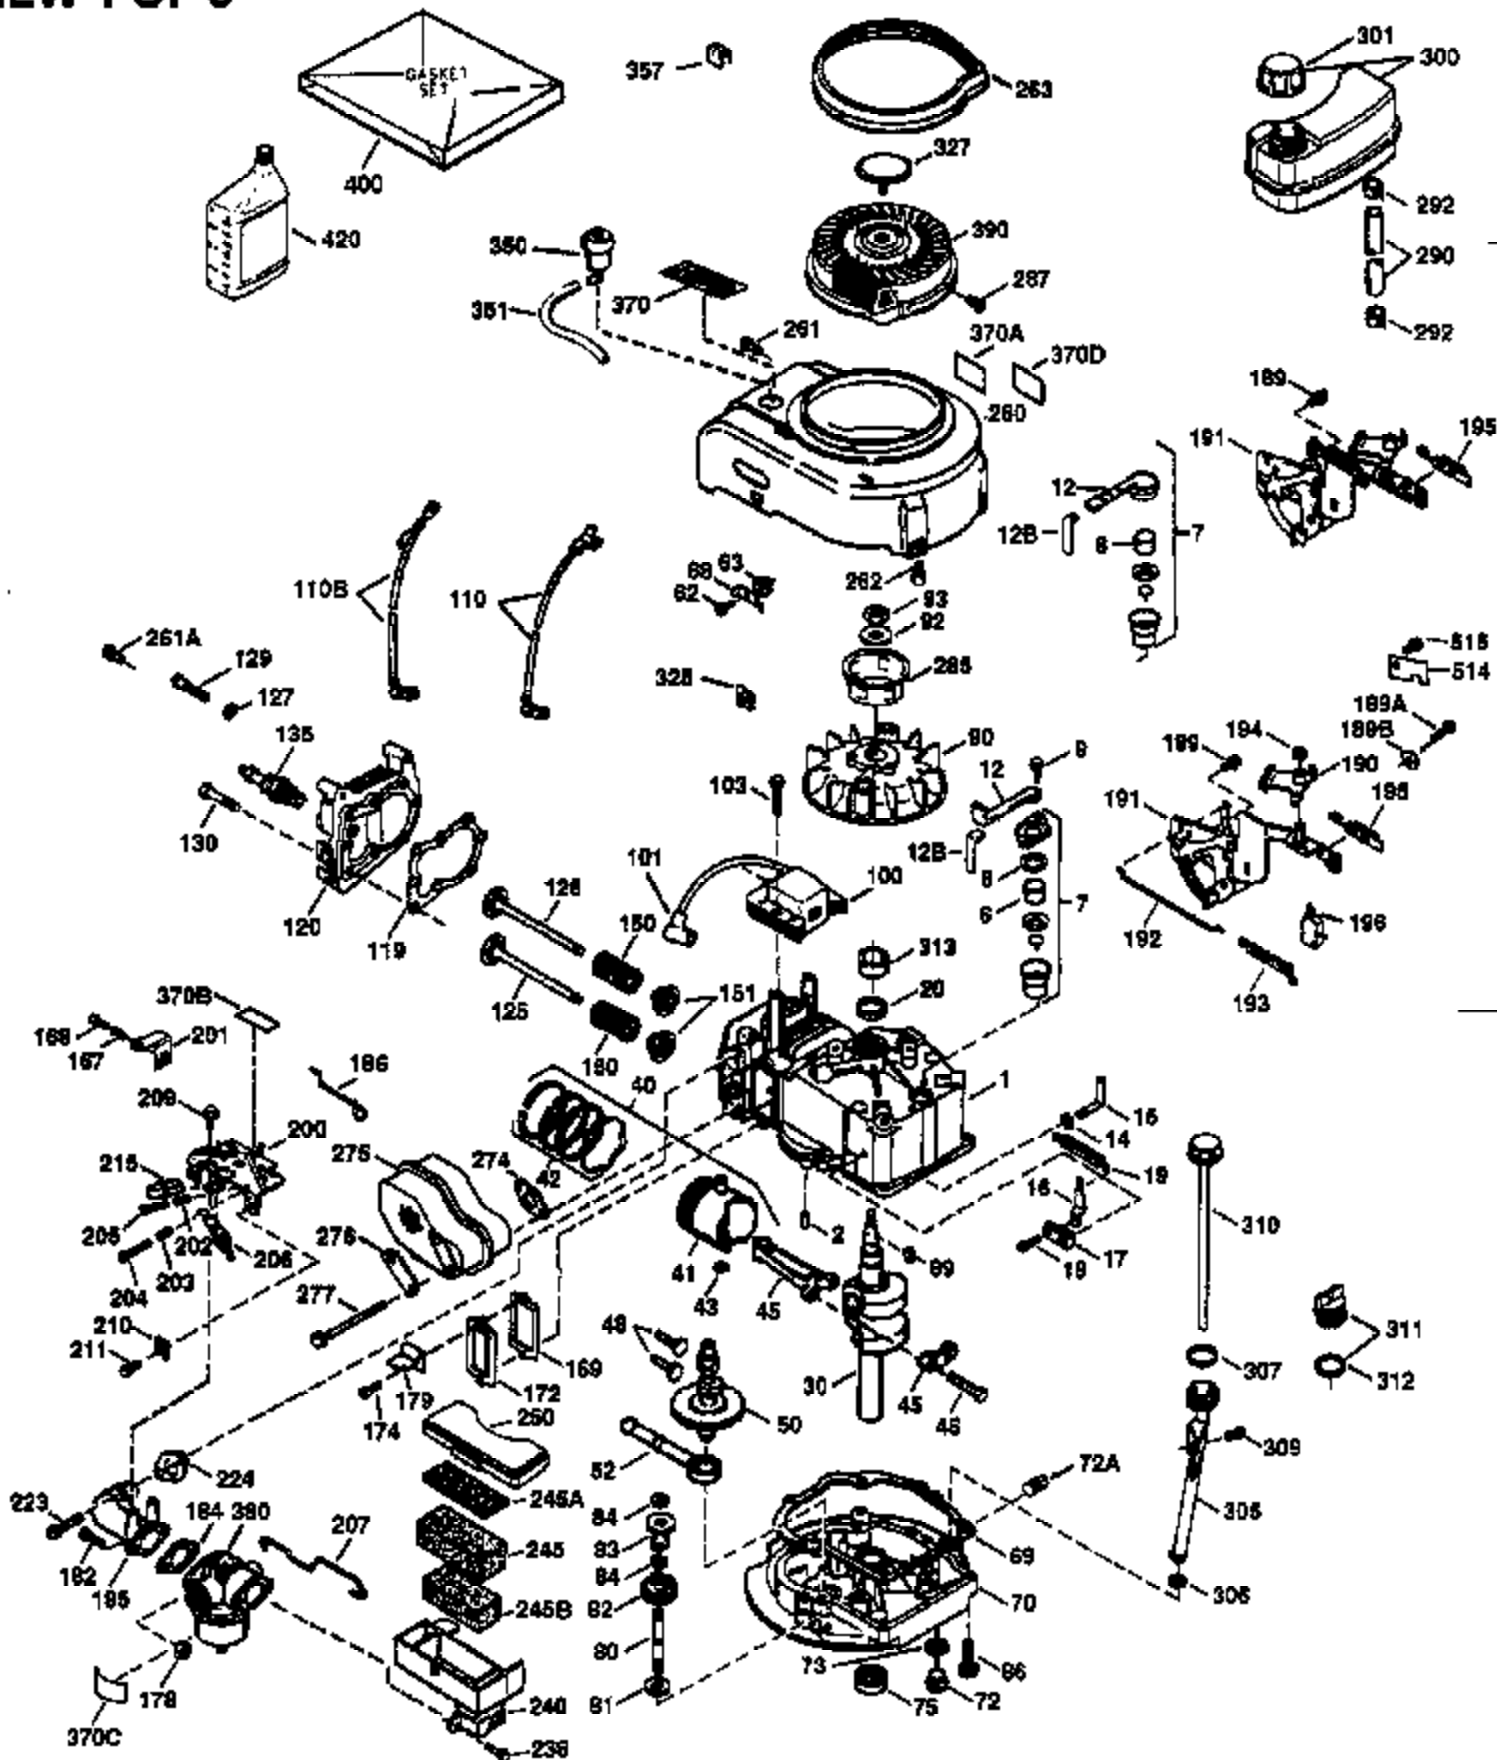

ILLUSTRATION SHOWS TYPICAL PARTS ONLY. ORDER BY PART NUMBER. PARTS NOT LISTED ARE SUPPLIED BY OEM.

VIEW 1 OF 3

Engine Parts List #1

Ref #	Part Number	Qty	Description
1	36265	1	Cylinder (Incl. 2 & 20)
2	26727	2	Dowel Pin
6	33734	1	Breather Element
7	34214A	1	Breather Ass'y. (Incl. 6, 8 & 9)
8	33735	1	* Breather Gasket
9	30200	2	Screw, 10-24 x 9/16"
12	35496	1	Breather Tube
14	28277	1	Washer
15	30589	1	Governor Rod (Incl. 14)
16	31383A	1	Governor Lever
17	31335	1	Governor Lever Clamp
18	650548	1	Screw, 8-32 x 5/16"
19	36281	1	Extension Spring
20	32600	1	Oil Seal
30	36215A	1	Crankshaft
40	36073	1	Piston, Pin & Ring Set (Std.)
40	36074	1	Piston, Pin & Ring Set (.010" OS)
40	36075	1	Piston, Pin & Ring Set (.020" OS)
41	36070	1	Piston & Pin Ass'y. (Std.) (Incl. 43)
41	36071	1	Piston & Pin Ass'y. (.010" OS) (Incl. 43)
41	36072	1	Piston & Pin Ass'y. (.020" OS) (Incl. 43)
42	36076	1	Ring Set (Std.)
42	36077	1	Ring Set (.010" OS)
42	36078	1	Ring Set (.020" OS)
43	20381	2	Piston Pin Retaining Ring
45	30963B	1	Connecting Rod Ass'y. (Incl. 46)
46	32610A	2	Connecting Rod Bolt
48	27241	2	Valve Lifter
50	35992	1	Camshaft (MCR)
52	29914	1	Oil Pump Ass'y.
69	35261	1	* Mounting Flange Gasket
70	34311D	1	Mounting Flange (Incl. 72 thru 83)
72	36083	1	Oil Drain Plug
75	27897	1	Oil Seal
80	30574A	1	Governor Shaft
81	30590A	1	Washer
82	30591	1	Governor Gear Ass'y. (Incl. 81)
83	30588A	1	Governor Spool
86	650488	6	Screw, 1/4-20 x 1-1/4"
89	611004	1	Flywheel Key
90	611112	1	Flywheel
92	650815	1	Belleville Washer
93	650816	1	Flywheel Nut
100	34443A	1	Solid State Ignition
101	610118	1	Spark Plug Cover
103	650814	2	Screw, Torx T-15, 10-24 x 1"
110	34961	1	Ground Wire
119	33554A	1	* Cylinder Head Gasket
120	34342	1	Cylinder Head
125	29313C	1	Exhaust Valve (Std.) (Incl. 151)
125	29315C	1	Exhaust Valve (1/32" OS) (Incl. 151)
126	29314B	1	Intake Valve (Std.) (Incl. 151)
126	29315C	1	Intake Valve (1/32" OS) (Incl. 151)
130	6021A	8	Screw, 5/16-18 x 1-1/2"
135	35395	1	Resistor Spark Plug (RJ19LM)
150	35991	2	Valve Spring
151	31673	2	Valve Spring Cap
169	27234A	1	* Valve Cover Gasket