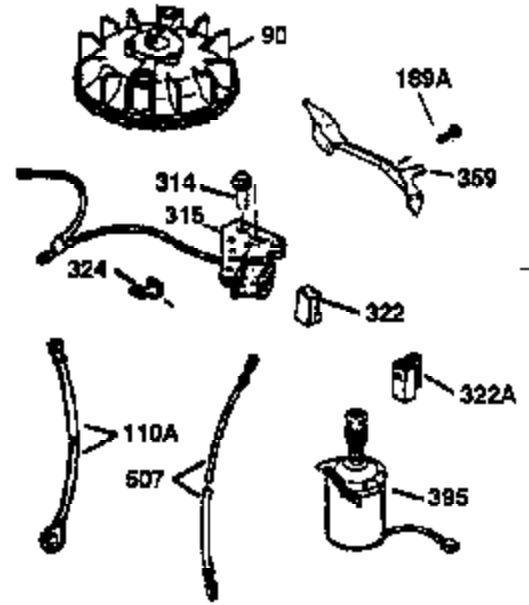

ILLUSTRATION SHOWS TYPICAL PARTS ONLY. ORDER BY PART NUMBER. PARTS NOT LISTED ARE SUPPLIED BY OEM.

VIEW 3 OF 3

Ref #	Part Number	Qty	Description
90	611112	1	Flywheel
238	650709	2	Screw, 10-32 x 7/16"
239	35815	1	Air Cleaner Gasket
243	650899	2	Screw, 10-32 x 2-3/32"
245	35500	1	Air Cleaner Filter
250	35503	1	Air Cleaner Cover
275A	391020	1	Spark Arrestor Muffler (Optional) (In cl. 277)
275	35603A	1	Muffler (Incl. 277)
276	33753	1	Locking Plate
277	650795	2	Screw, 1/4-20 x 2-1/4"