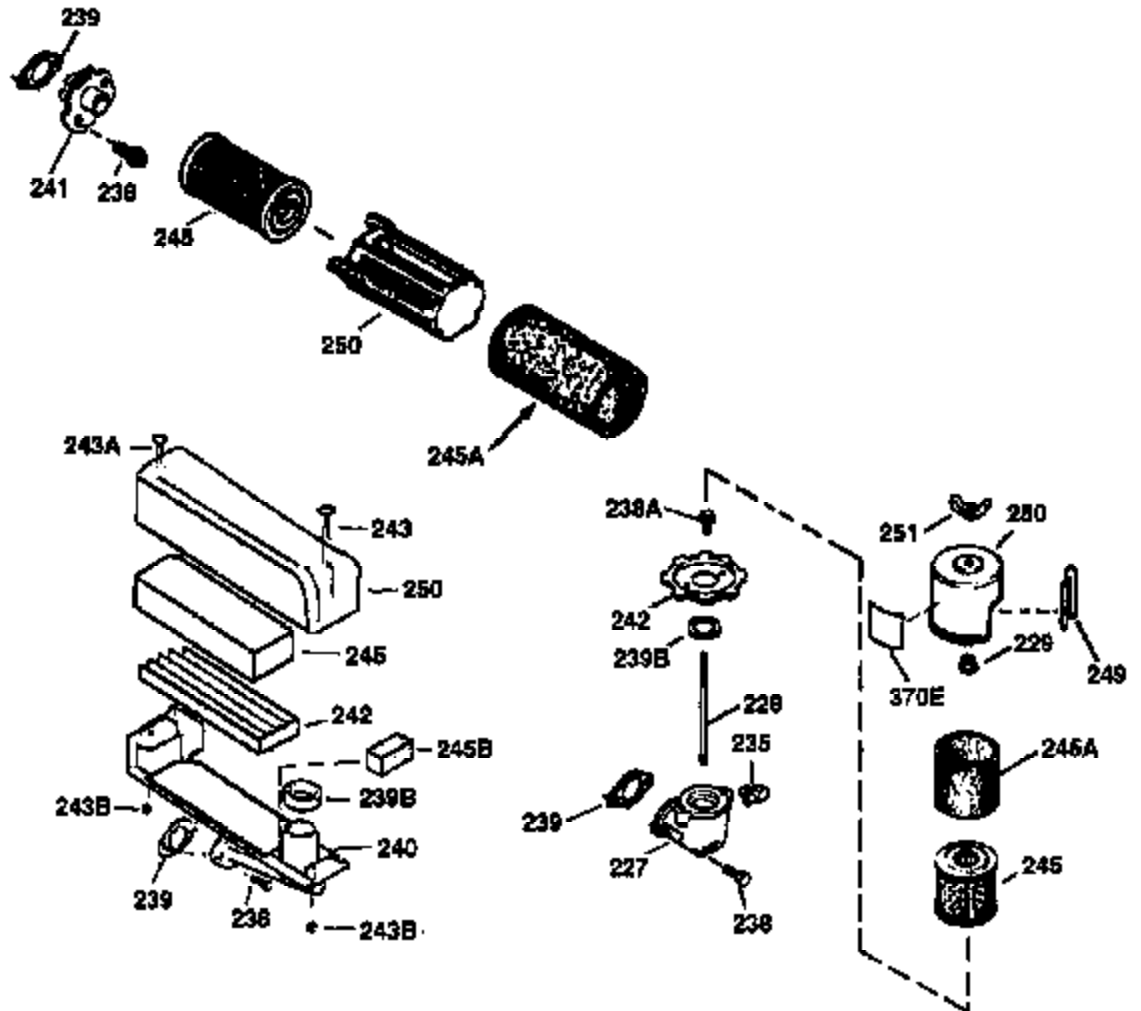

ILLUSTRATION SHOWS TYPICAL PARTS ONLY. ORDER BY PART NUMBER. PARTS NOT LISTED ARE SUPPLIED BY OEM.

VIEW 3 OF 3

Ref #	Part Number	Qty	Description
90	611112	1	Flywheel
238	650709	2	Screw, 10-32 x 7/16"
239	35815	1	Air Cleaner Gasket
243	650899	2	Screw, 10-32 x 2-3/32"
245	35500	1	Air Cleaner Filter
250	35503	1	Air Cleaner Cover
275A	391020	1	Spark Arrestor Muffler (Optional) (In cl. 277)
275	35603A	1	Muffler (Incl. 277)
276	33753	1	Locking Plate
277	650795	2	Screw, 1/4-20 x 2-1/4"