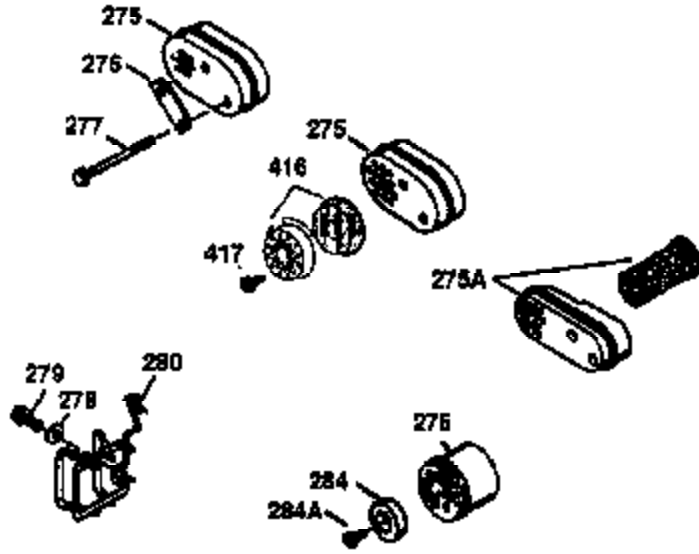

ILLUSTRATION SHOWS TYPICAL PARTS ONLY. ORDER BY PART NUMBER. PARTS NOT LISTED ARE SUPPLIED BY OEM.

VIEW 3 OF 3

Ref #	Part Number	Qty	Description
90	611112	1	Flywheel
238	650709	2	Screw, 10-32 x 7/16"
239	35815	1	Air Cleaner Gasket
243	650899	2	Screw, 10-32 x 2-3/32"
245	35500	1	Air Cleaner Filter
250	35503	1	Air Cleaner Cover
275A	391020	1	Spark Arrestor Muffler (Optional) (In cl. 277)
275	35603A	1	Muffler (Incl. 277)
276	33753	1	Locking Plate
277	650795	2	Screw, 1/4-20 x 2-1/4"