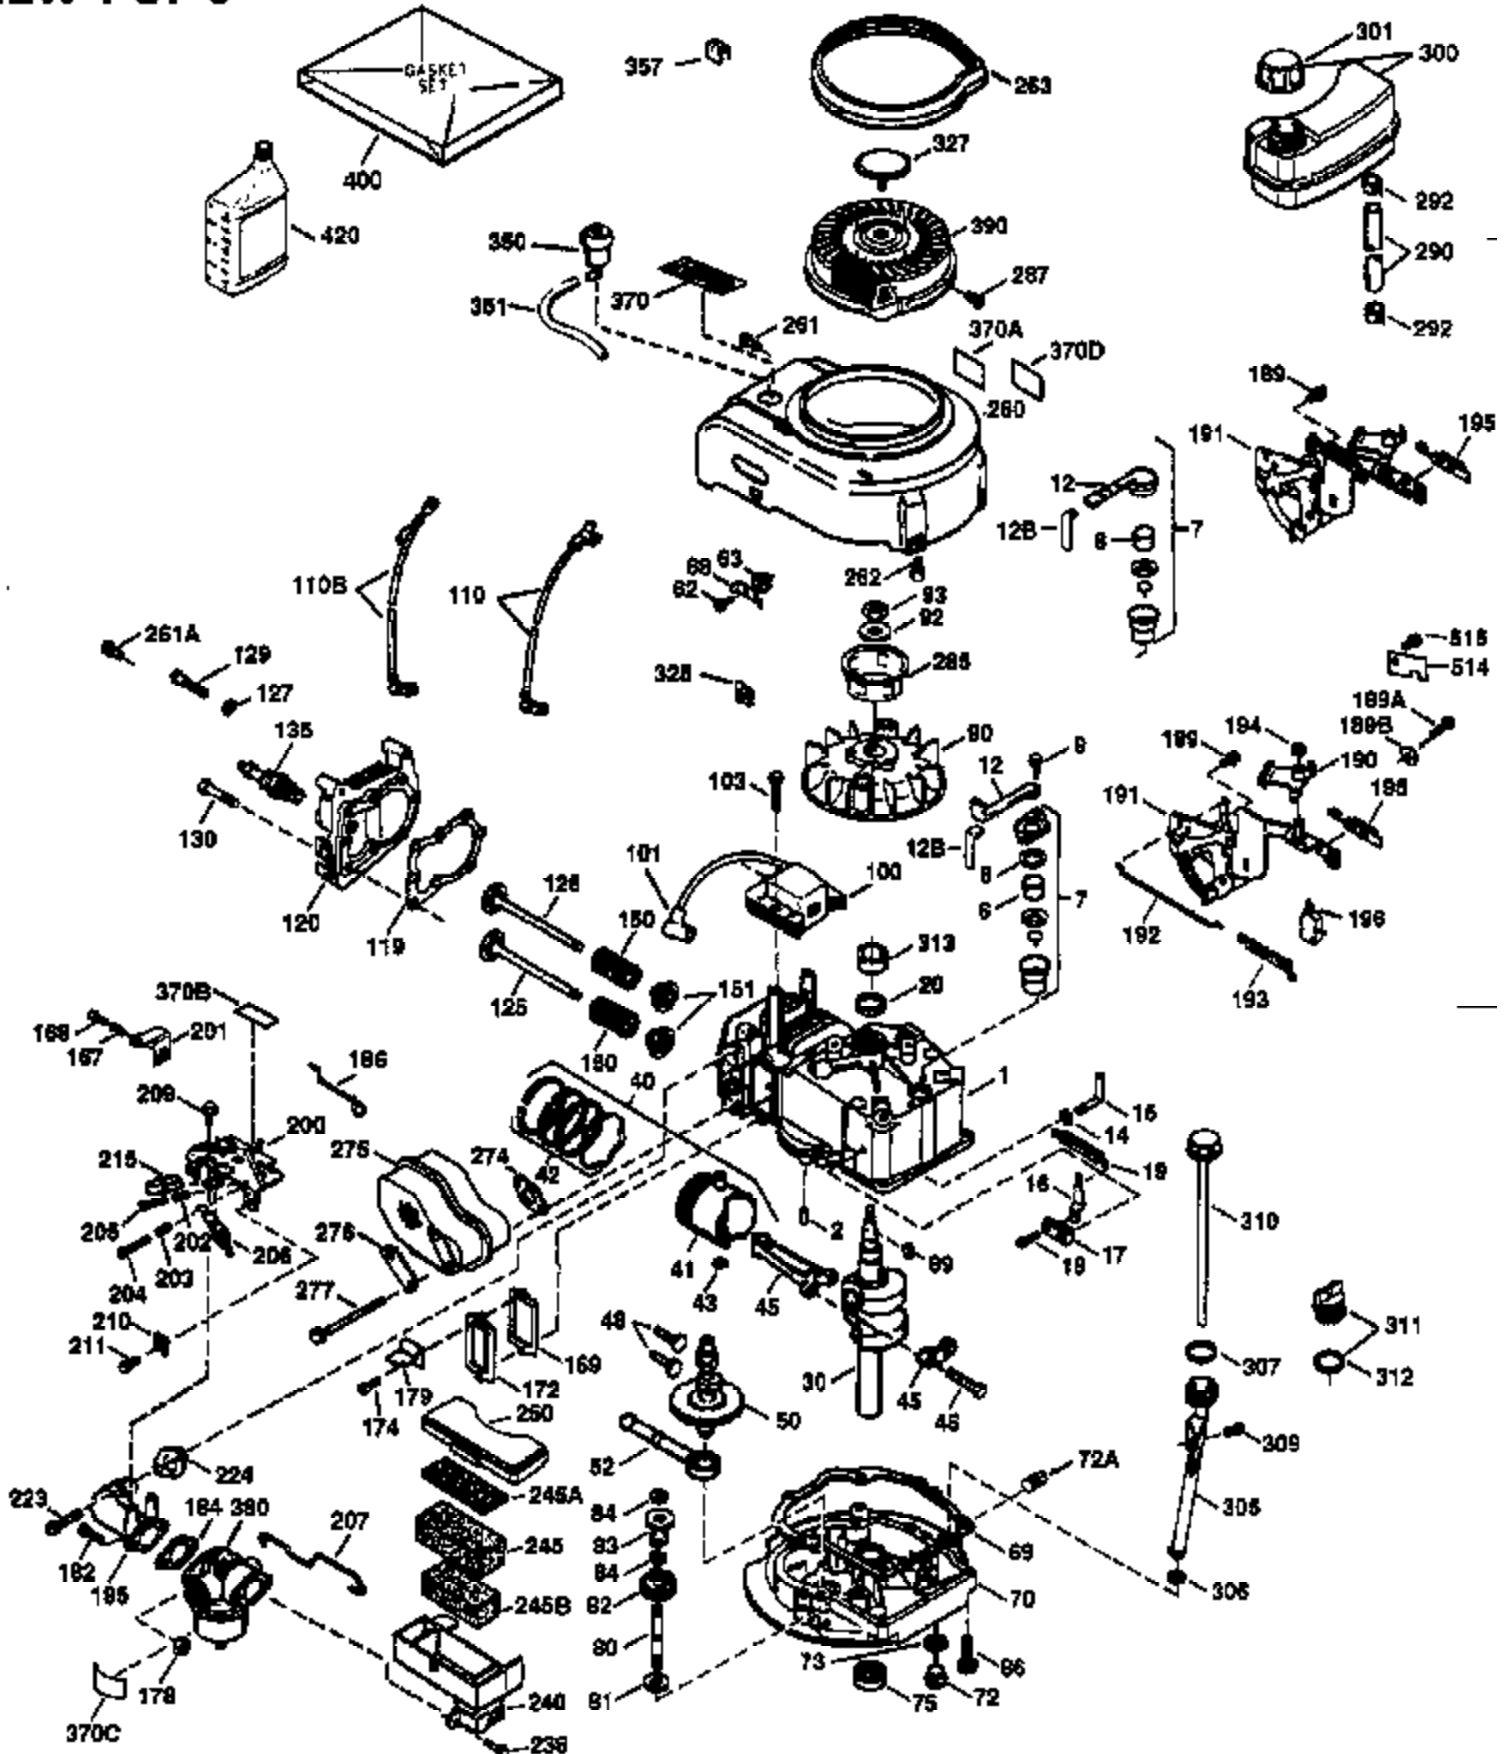

## Engine Parts List #1

Ref #	Part Number	Qty	Description
1	36478A	1	Cylinder (Incl. 2,7,20 & 125)
2	26727	2	Dowel Pin
6	33734	1	Breather Element
7	36557	1	Breather Body Ass'y.(Incl. 6 & 12)
12B	34695	1	Breather Tube Elbow
12	36558	1	Breather Cover & Tube (Incl. 12B)
14	28277	1	Washer
15	30589	1	Governor Rod (Incl. 14)
16	31383A	1	Governor Lever
17	31335	1	Governor Lever Clamp
18	650548	1	Screw, 8-32 x 5/16"
19	35998	1	Extension Spring
20	32600	1	Oil Seal
30	36215A	1	Crankshaft
40	36073	1	Piston, Pin & Ring Set (Std.)
40	36074	1	Piston, Pin & Ring Set (.010" OS)
40	36075	1	Piston, Pin & Ring Set (.020" OS)
41	36070	1	Piston & Pin Ass'y. (Std.) (Incl. 43)
41	36071	1	Piston & Pin Ass'y. (.010" OS) (Incl. 43)
41	36072	1	Piston & Pin Ass'y. (.020" OS) (Incl. 43)
42	36076	1	Ring Set (Std.)
42	36077	1	Ring Set (.010" OS)
42	36078	1	Ring Set (.020" OS)
43	20381	2	Piston Pin Retaining Ring
45	30963B	1	Connecting Rod Ass'y. (Incl. 46)
46	32610A	2	Connecting Rod Bolt
48	27241	2	Valve Lifter
50	35992	1	Camshaft (MCR)
52	29914	1	Oil Pump Ass'y.
69	35261	1	* Mounting Flange Gasket
70	34311D	1	Mounting Flange (Incl. 72 thru 83)
72	36083	1	Oil Drain Plug
75	27897	1	Oil Seal
80	30574A	1	Governor Shaft
81	30590A	1	Washer
82	30591	1	Governor Gear Ass'y. (Incl. 81)
83	30588A	1	Governor Spool
86	650488	6	Screw, 1/4-20 x 1-1/4"
89	611004	1	Flywheel Key
90	611112	1	Flywheel
92	650815	1	Belleville Washer
93	650816	1	Flywheel Nut
100	34443A	1	Solid State Ignition
101	610118	1	Spark Plug Cover
103	650814	2	Screw, Torx T-15, 10-24 x 1"
110	34961	1	Ground Wire
119	36477	1	* Cylinder Head Gasket
120	36476	1	Cylinder Head
125	36471	1	Exhaust Valve (Std.) (Incl. 151)
125	36472	1	Exhaust Valve (1/32" OS) (Incl. 151)
126	29314B	1	Intake Valve (Std.) (Incl. 151)
126	29315C	1	Intake Valve (1/32" OS) (Incl. 151)
130	6021A	8	Screw, 5/16-18 x 1-1/2"
135	35395	1	Resistor Spark Plug (RJ19LM)
150	35991	2	Valve Spring
151	31673	2	Valve Spring Cap
169	27234A	1	* Valve Cover Gasket
172	32755	1	Valve Cover