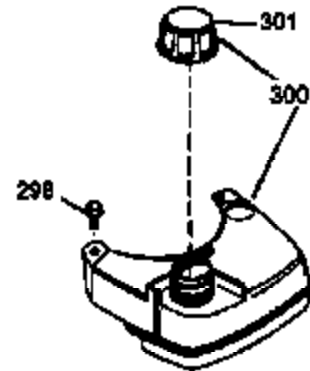

ILLUSTRATION SHOWS TYPICAL PARTS ONLY. ORDER BY PART NUMBER. PARTS NOT LISTED ARE SUPPLIED BY OEM.

VIEW 2 OF 3

Ref #	Part Number	Qty	Description
19	35998	1	Extension Spring
69	35261	1	* Mounting Flange Gasket
70	34311D	1	Mounting Flange (Incl. 72 thru 83)
72	36083	1	Oil Drain Plug
75	27897	1	Oil Seal
86	650488	6	Screw, 1/4-20 x 1-1/4"
182	6201	2	Screw, 1/4-28 x 7/8"
185	31384A	1	Intake Pipe (Incl. 224)
186	36255	1	Governor Link
223	650451	2	Screw, 1/4-20 x 1"
237	32971	1	Air Cleaner Adaptor
238	650709	2	Screw, 10-32 x 7/16"
239	35815	1	Air Cleaner Gasket
243	650899	2	Screw, 10-32 x 2-3/32"
245	35500	1	Air Cleaner Filter
247	35505	2	Air Cleaner Tube Clamp
248	35504	1	Air Cleaner Tube
250	35503	1	Air Cleaner Cover
263	36484	1	Trim Ring
287	650926	2	Screw, 8-32 x 21/64"
299	650900	2	"U" Type Nut, 10-32
300	35501A	1	Shroud & Tank Ass'y. (Incl. 301)
301	35355	1	Fuel Cap
347	650898	4	Screw, 10-32 x 27/32"
390	590694	1	Rewind Starter (NOTE: This engine could have been built with 590686 starter. Refer to the design of the air intake louvers for part identification. Individual starter parts do not interchange.)