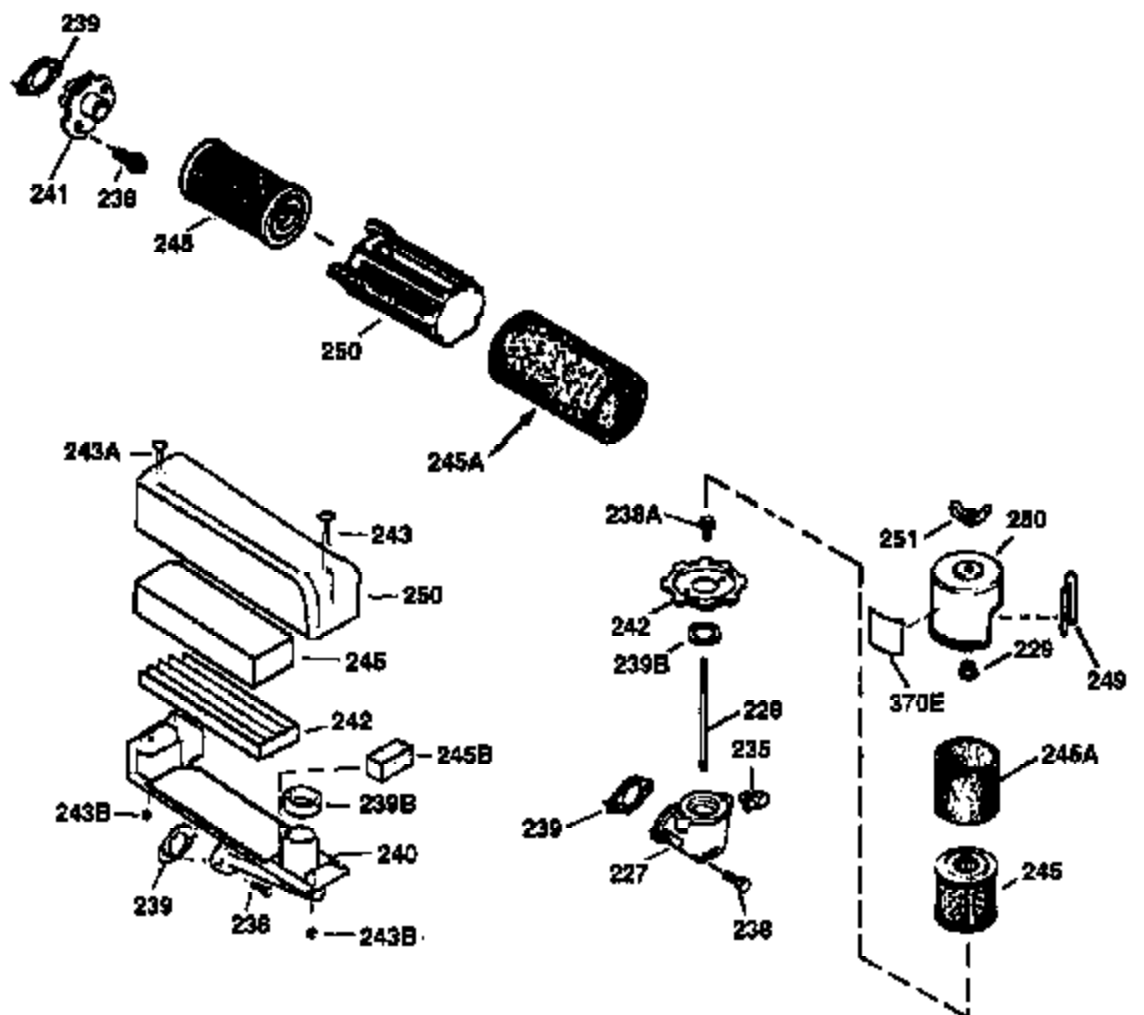

ILLUSTRATION SHOWS TYPICAL PARTS ONLY. ORDER BY PART NUMBER. PARTS NOT LISTED ARE SUPPLIED BY OEM.

VIEW 3 OF 3

Ref #	Part Number	Qty	Description
90	611112	1	Flywheel
238	650709	2	Screw, 10-32 x 7/16"
239	35815	1	Air Cleaner Gasket
243	650899	2	Screw, 10-32 x 2-3/32"
245	35500	1	Air Cleaner Filter
250	35503	1	Air Cleaner Cover
275	36473	1	Muffler (Incl. 277)
277	650988	2	Screw, 1/4-20 x 2-5/16"
416	36085	1	Spark Arrestor Kit (Incl. 417)(Optional)
417	650760	1	Screw, 8-32 x 3/8" (Optional)