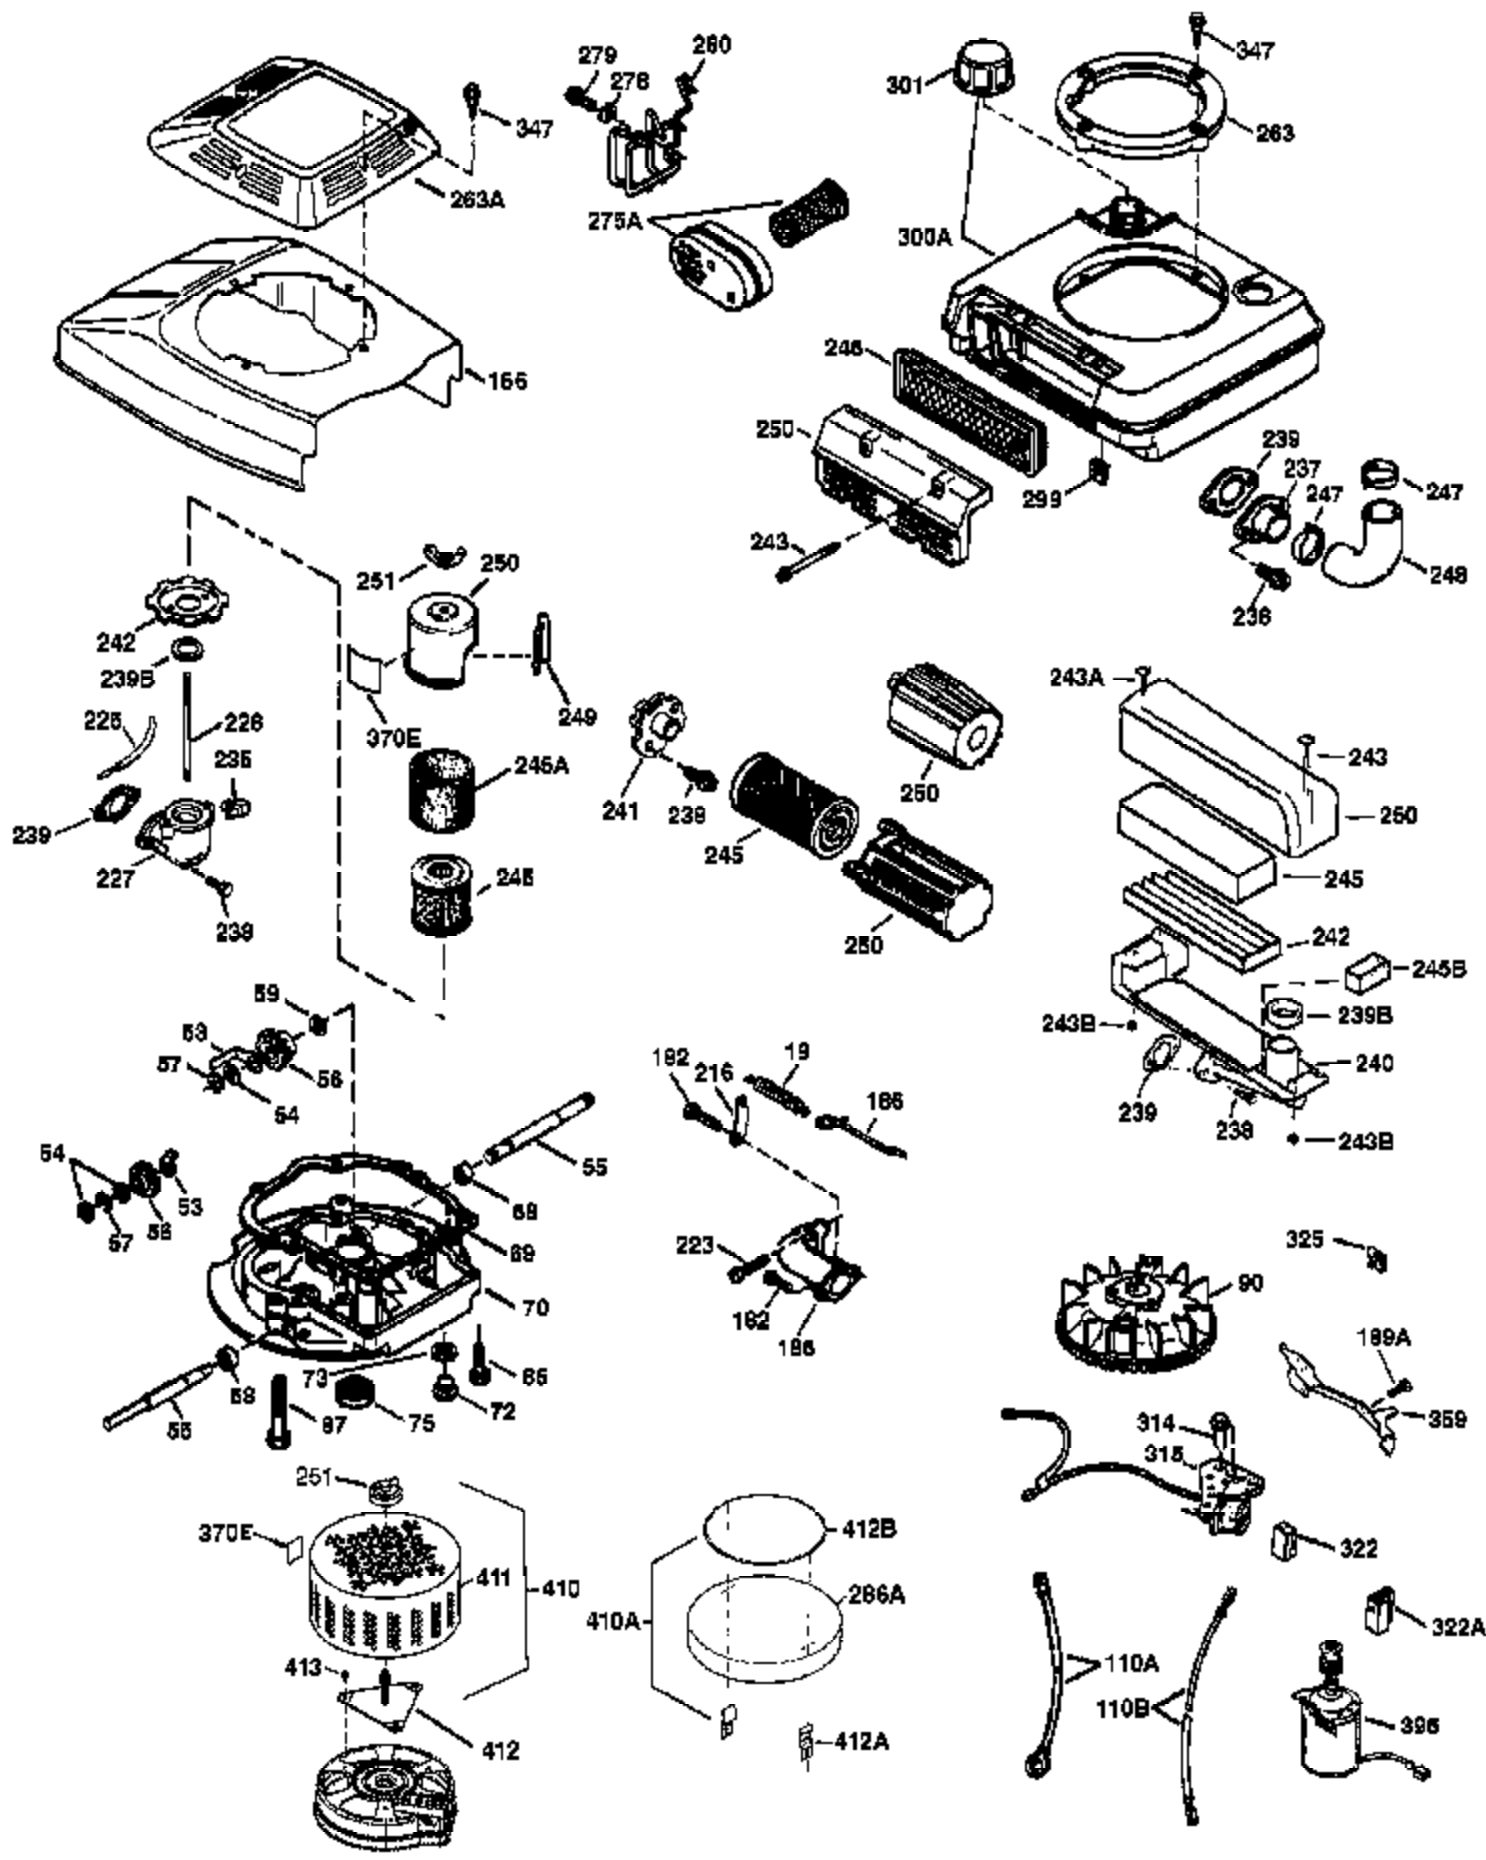

Ref #	Part Number	Qty	Description
19	36281	1	Extension Spring
69	35261	1	* Mounting Flange Gasket
70	34311E	1	Mounting Flange (Incl. 72 thru 83,306)
72	36083	1	Oil Drain Plug
75	27897	1	Oil Seal
86	650488	6	Screw, 1/4-20 x 1-1/4"
90	611150	1	Flywheel
110B	36954	1	D.C. Starter Wire
110A	36953	1	Ground Wire
182	6201	2	Screw, 1/4-28 x 7/8"
185	36544	1	Intake Pipe
186	34337	1	Governor Link
189A	650844	1	Screw, 1/4-20 x 3/4"
223	650451	2	Screw, 1/4-20 x 1"
238	650932	2	Screw, 10-32 x 49/64"
239	34338	1	* Air Cleaner Gasket
241	35797	1	Air Cleaner Collar
245	35066	1	Air Cleaner Filter
250	35986	1	Air Cleaner Cover
263A	37184	1	Starter Grill
275A	36847	1	Spark Arrestor Muffler (Optional) (Incl. 284,284A,416 & 417)
279	30200	1	Screw, 10-24 x 9/16"
279A	30063	2	Screw, Torx T-30, 10-24 x 1/2"
280	36765	1	Heat Shield
301	36246	1	Fuel Cap
314	650767	2	Screw, 8-32 x 27/64"
315	36952	1	Alternator Coil
322	35013	1	Connector Body
322A	610885	1	Connector Body
325	35249	1	Spring Clip
347	651038	1	Screw, 10-32 x 27/32"
359	36646	1	Starter Guard
359A	36809	1	Starter Guard
380	632747	1	Carburetor (Incl. 184)
395	35709	1	Electric Starter Motor (12 Volt)