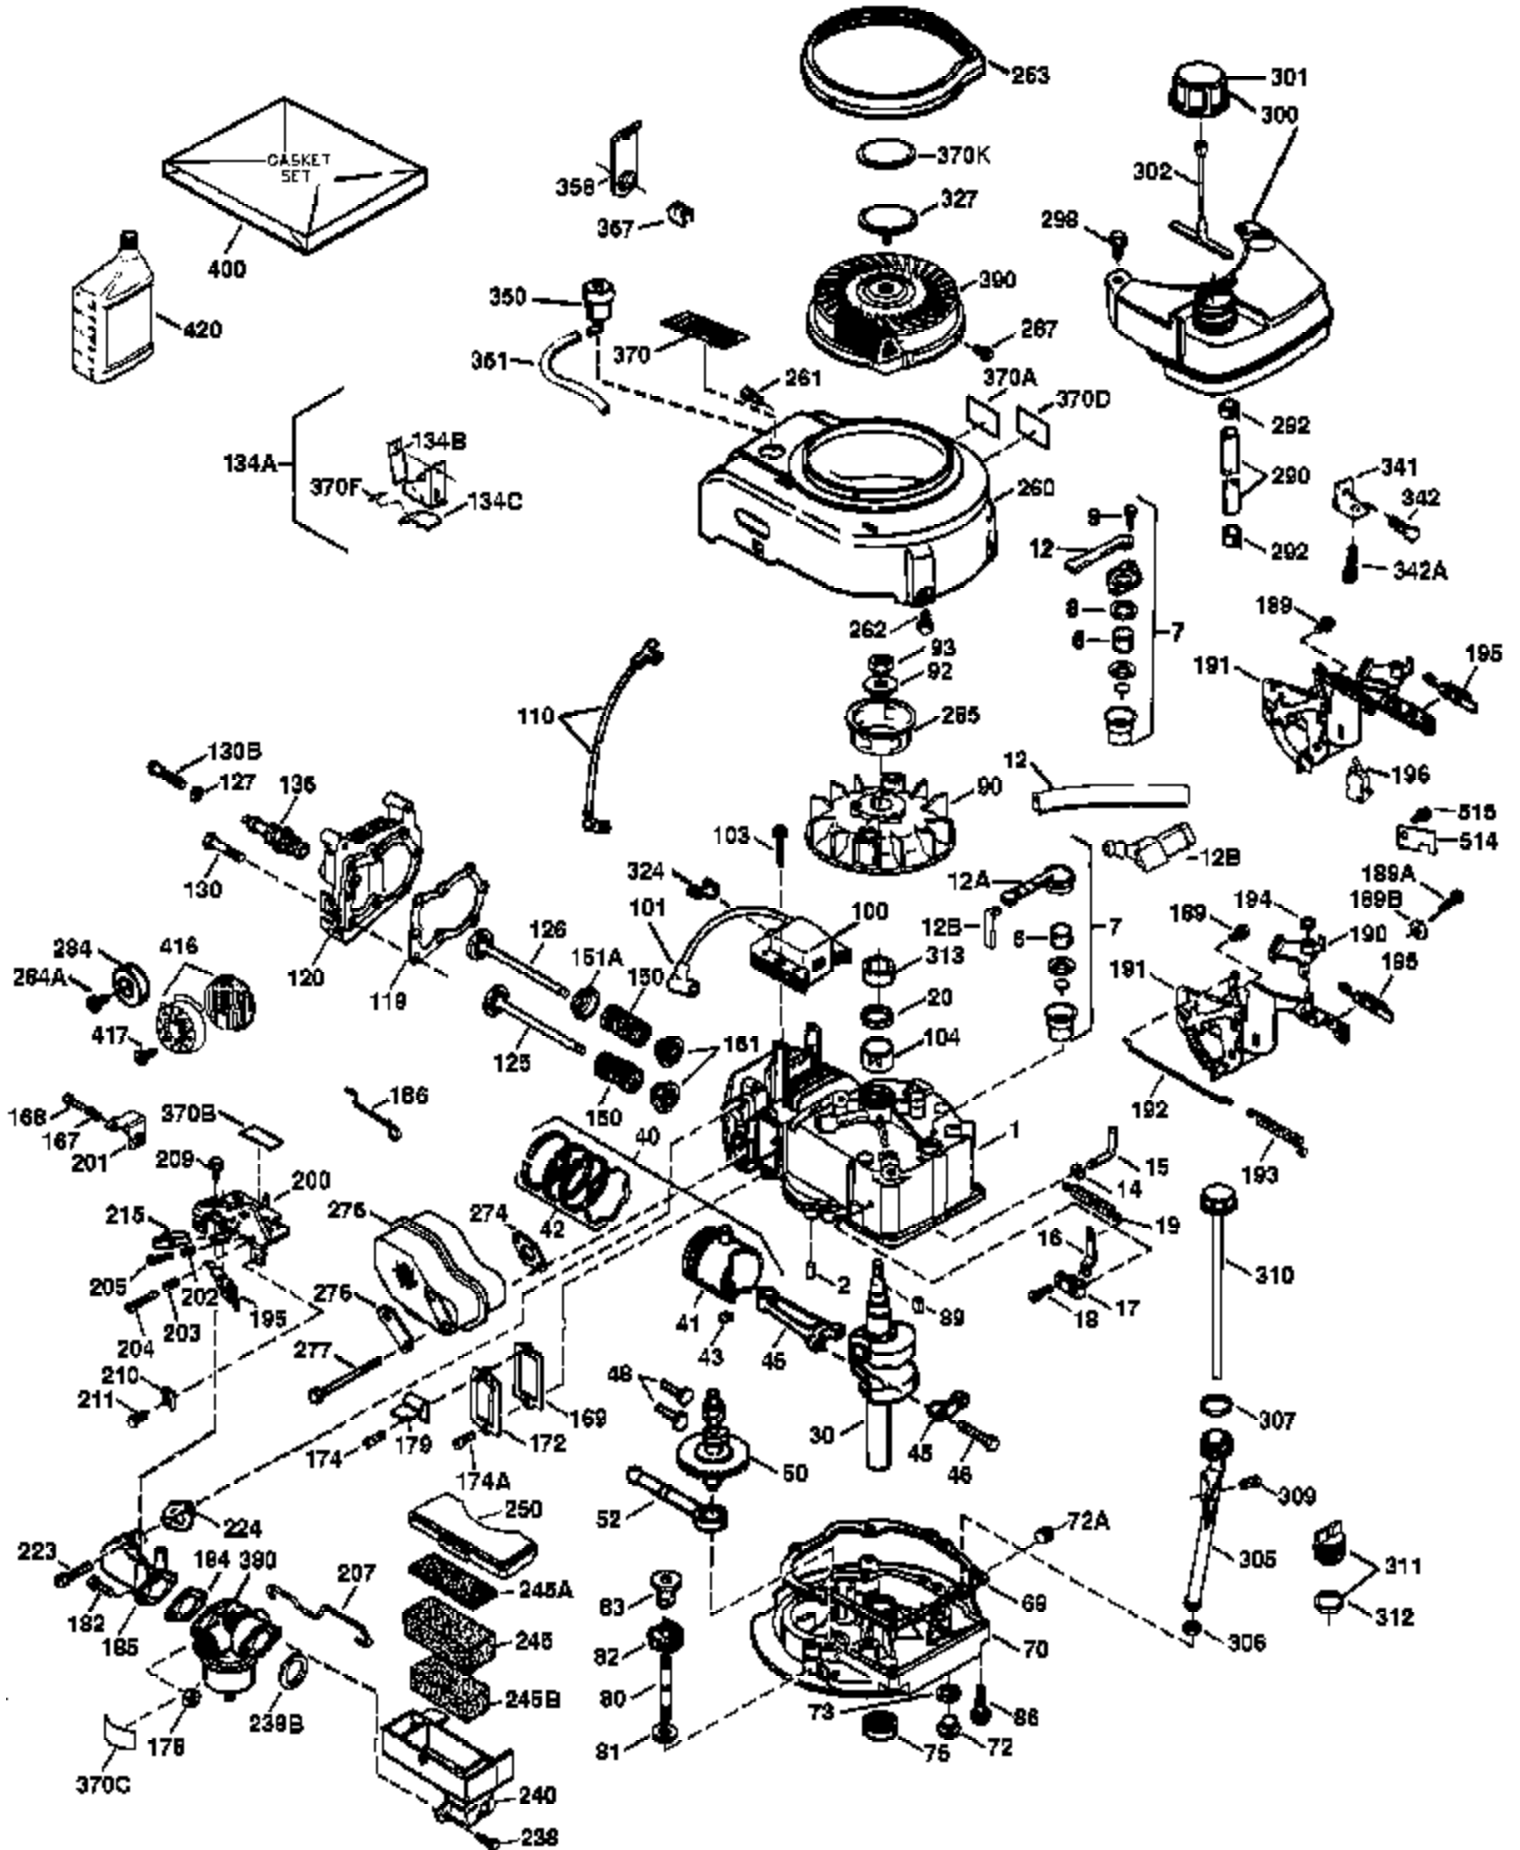

Engine Parts List #1