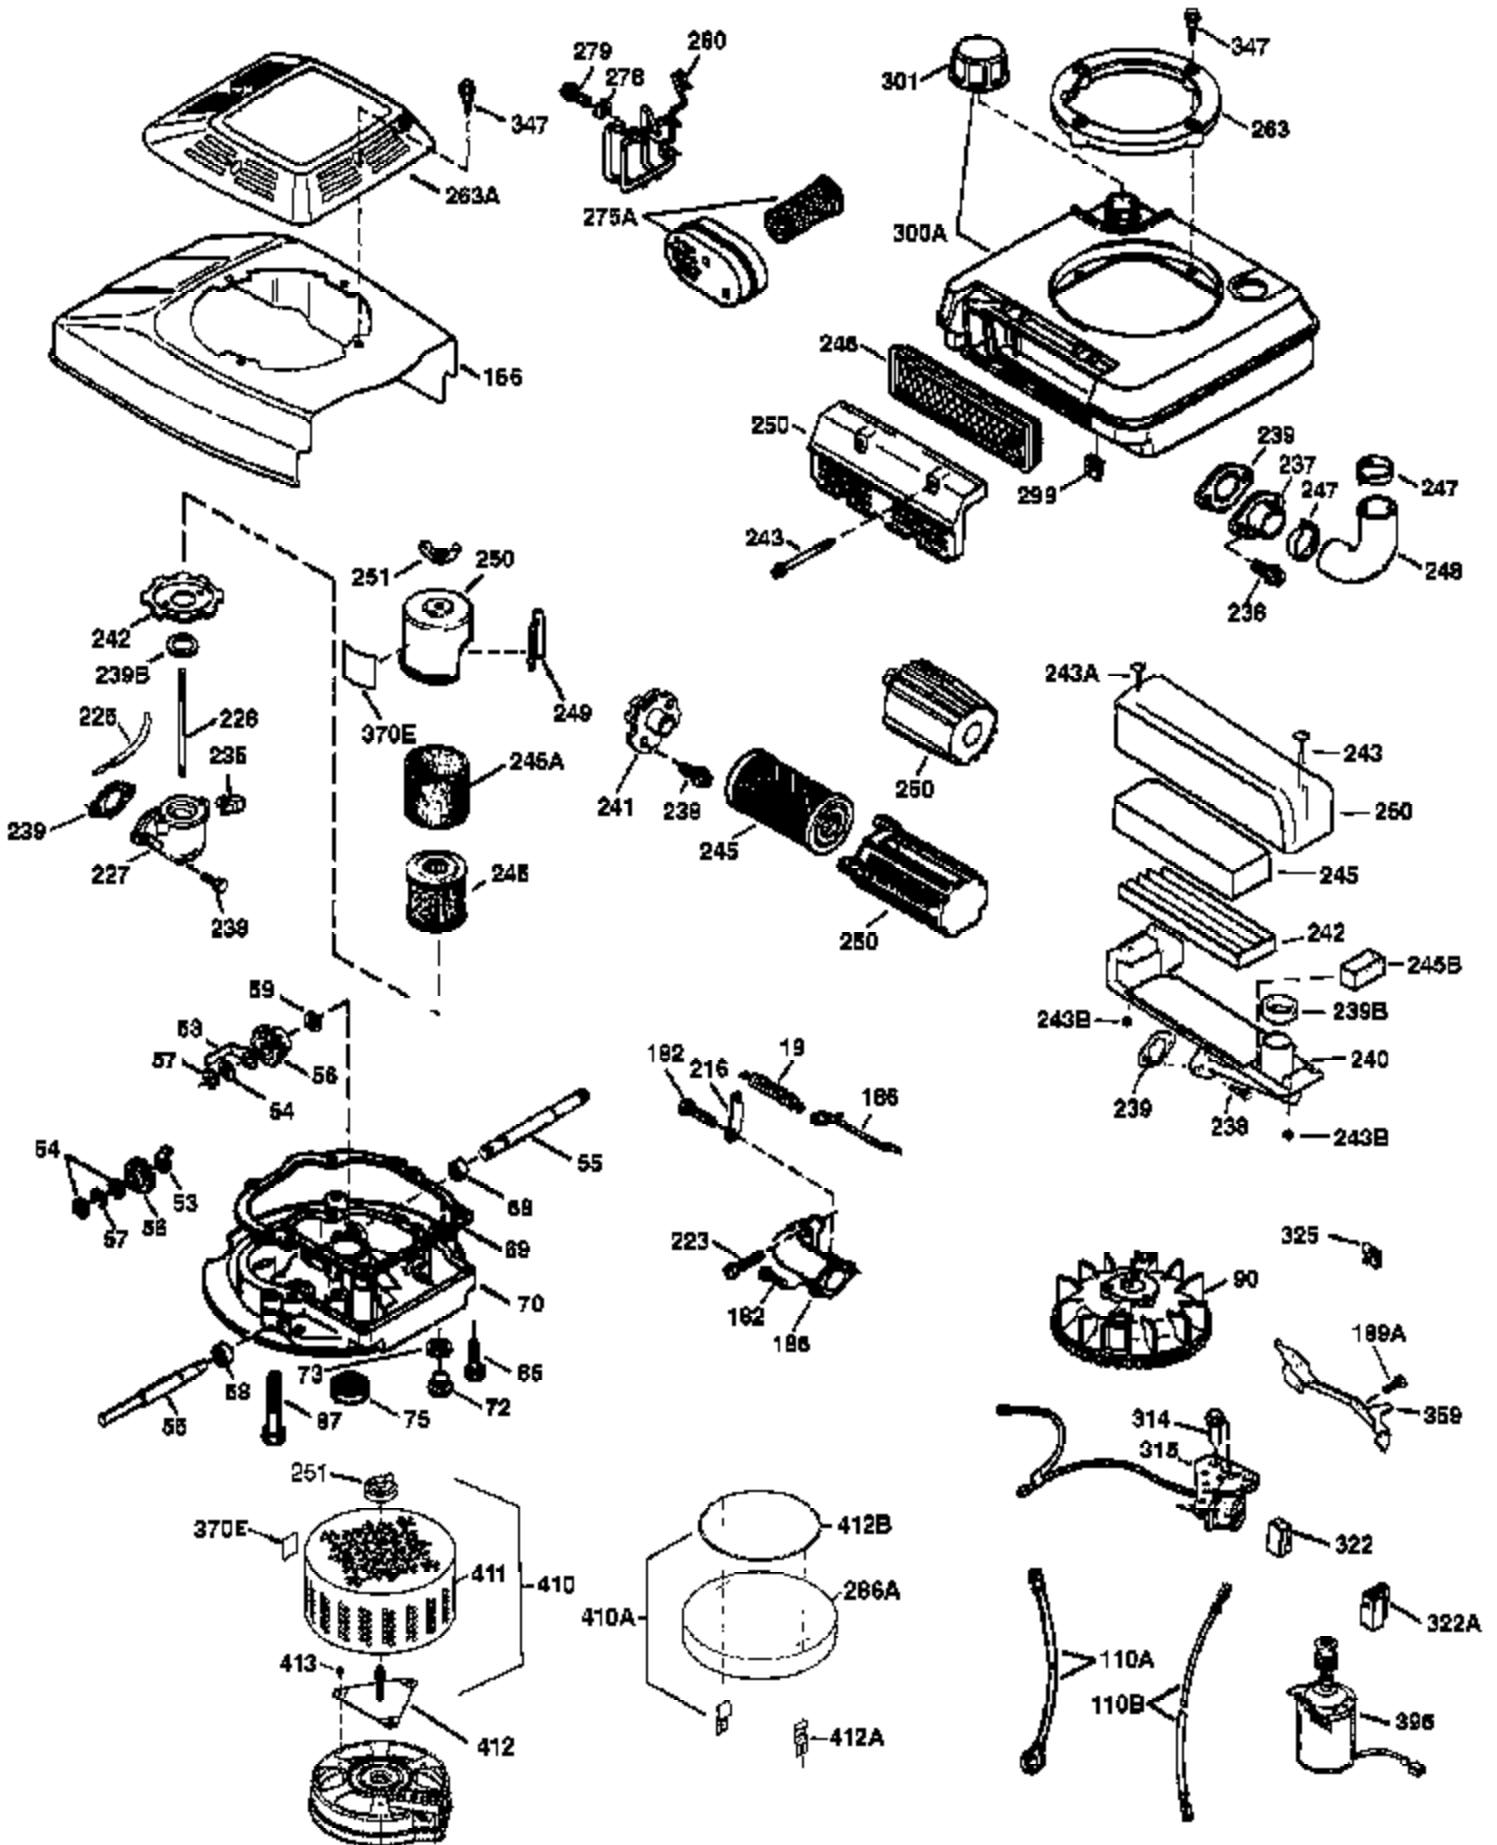

Ref #	Part Number	Qty	Description
417	650821	1	Screw, 10-32 x 1/2" (Optional)
420	730225A	1	SAE 30 4-Cycle Engine Oil (Quart)