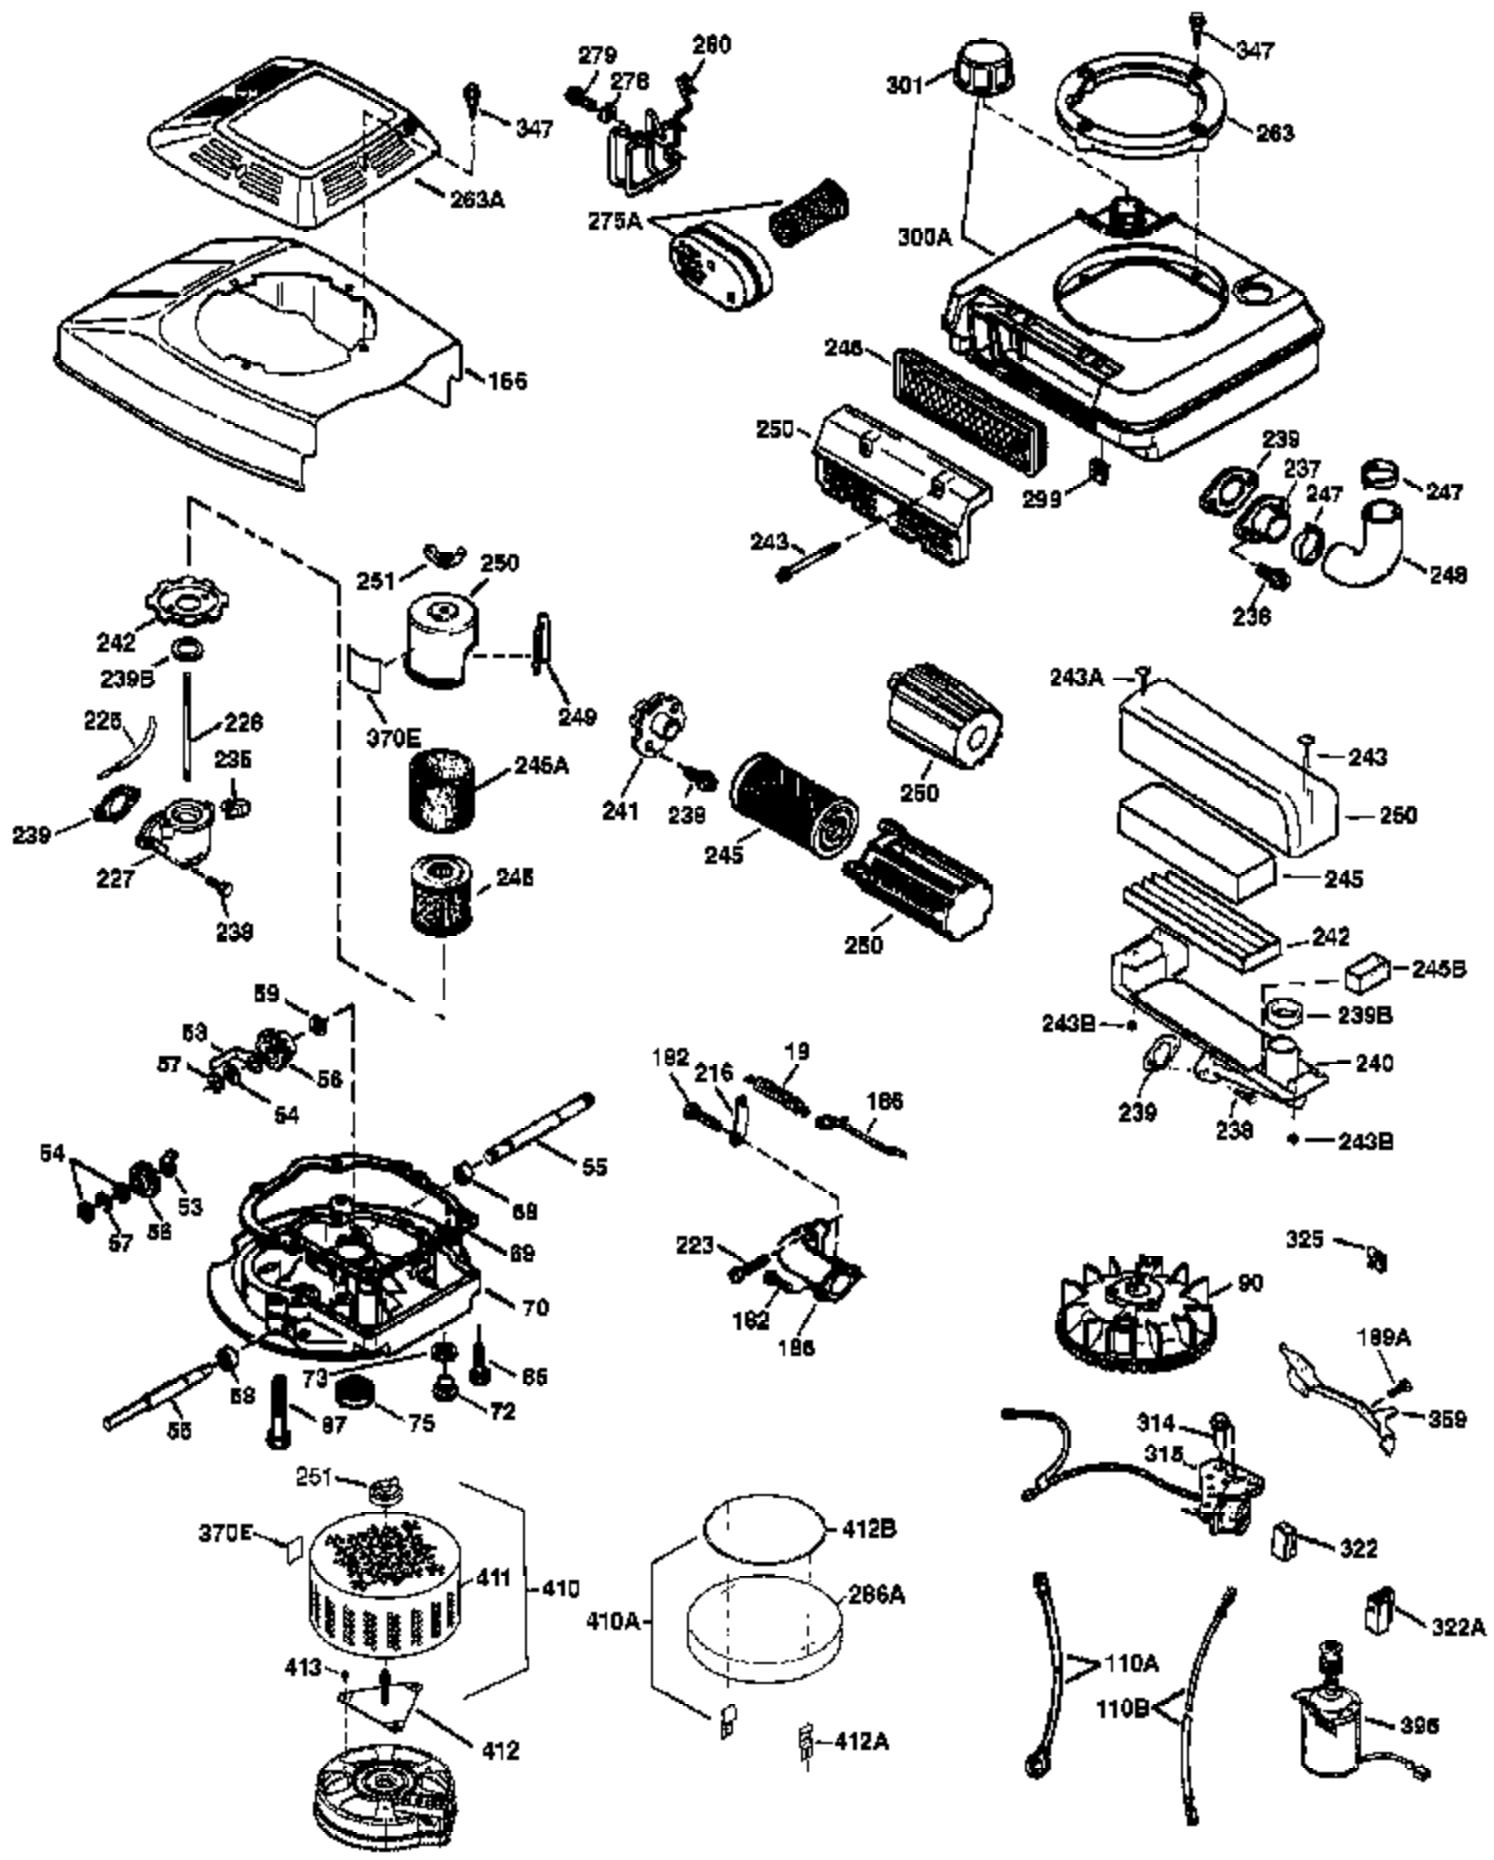

Engine Parts List #2

Ref #	Part Number	Qty	Description
19	36281	1	Extension Spring
69	35261	1	* Mounting Flange Gasket
70	34311E	1	Mounting Flange (Incl. 72 thru 83,306)
72	36083	1	Oil Drain Plug
75	27897	1	Oil Seal
86	650488	6	Screw, 1/4-20 x 1-1/4"
90	611112	1	Flywheel
182	6201	2	Screw, 1/4-28 x 7/8"
185	36544	1	Intake Pipe
186	34337	1	Governor Link
189A	650926	1	Screw, 10-32 x 49/64"
206	610973	1	Terminal
223	650451	2	Screw, 1/4-20 x 1"
238	650932	2	Screw, 10-32 x 49/64"
239	34338	1	* Air Cleaner Gasket
241	36919	1	Air Cleaner Collar
245	36905	1	Air Cleaner Filter
250	37122	1	Air Cleaner Cover
263A	37184	1	Starter Grill
301	36246	1	Fuel Cap
325	29443	1	Spring Clip
347	651038	1	Screw, 10-32 x 27/32"
359	37346	1	Starter Guard
380	632772	1	Carburetor (Incl. 184)