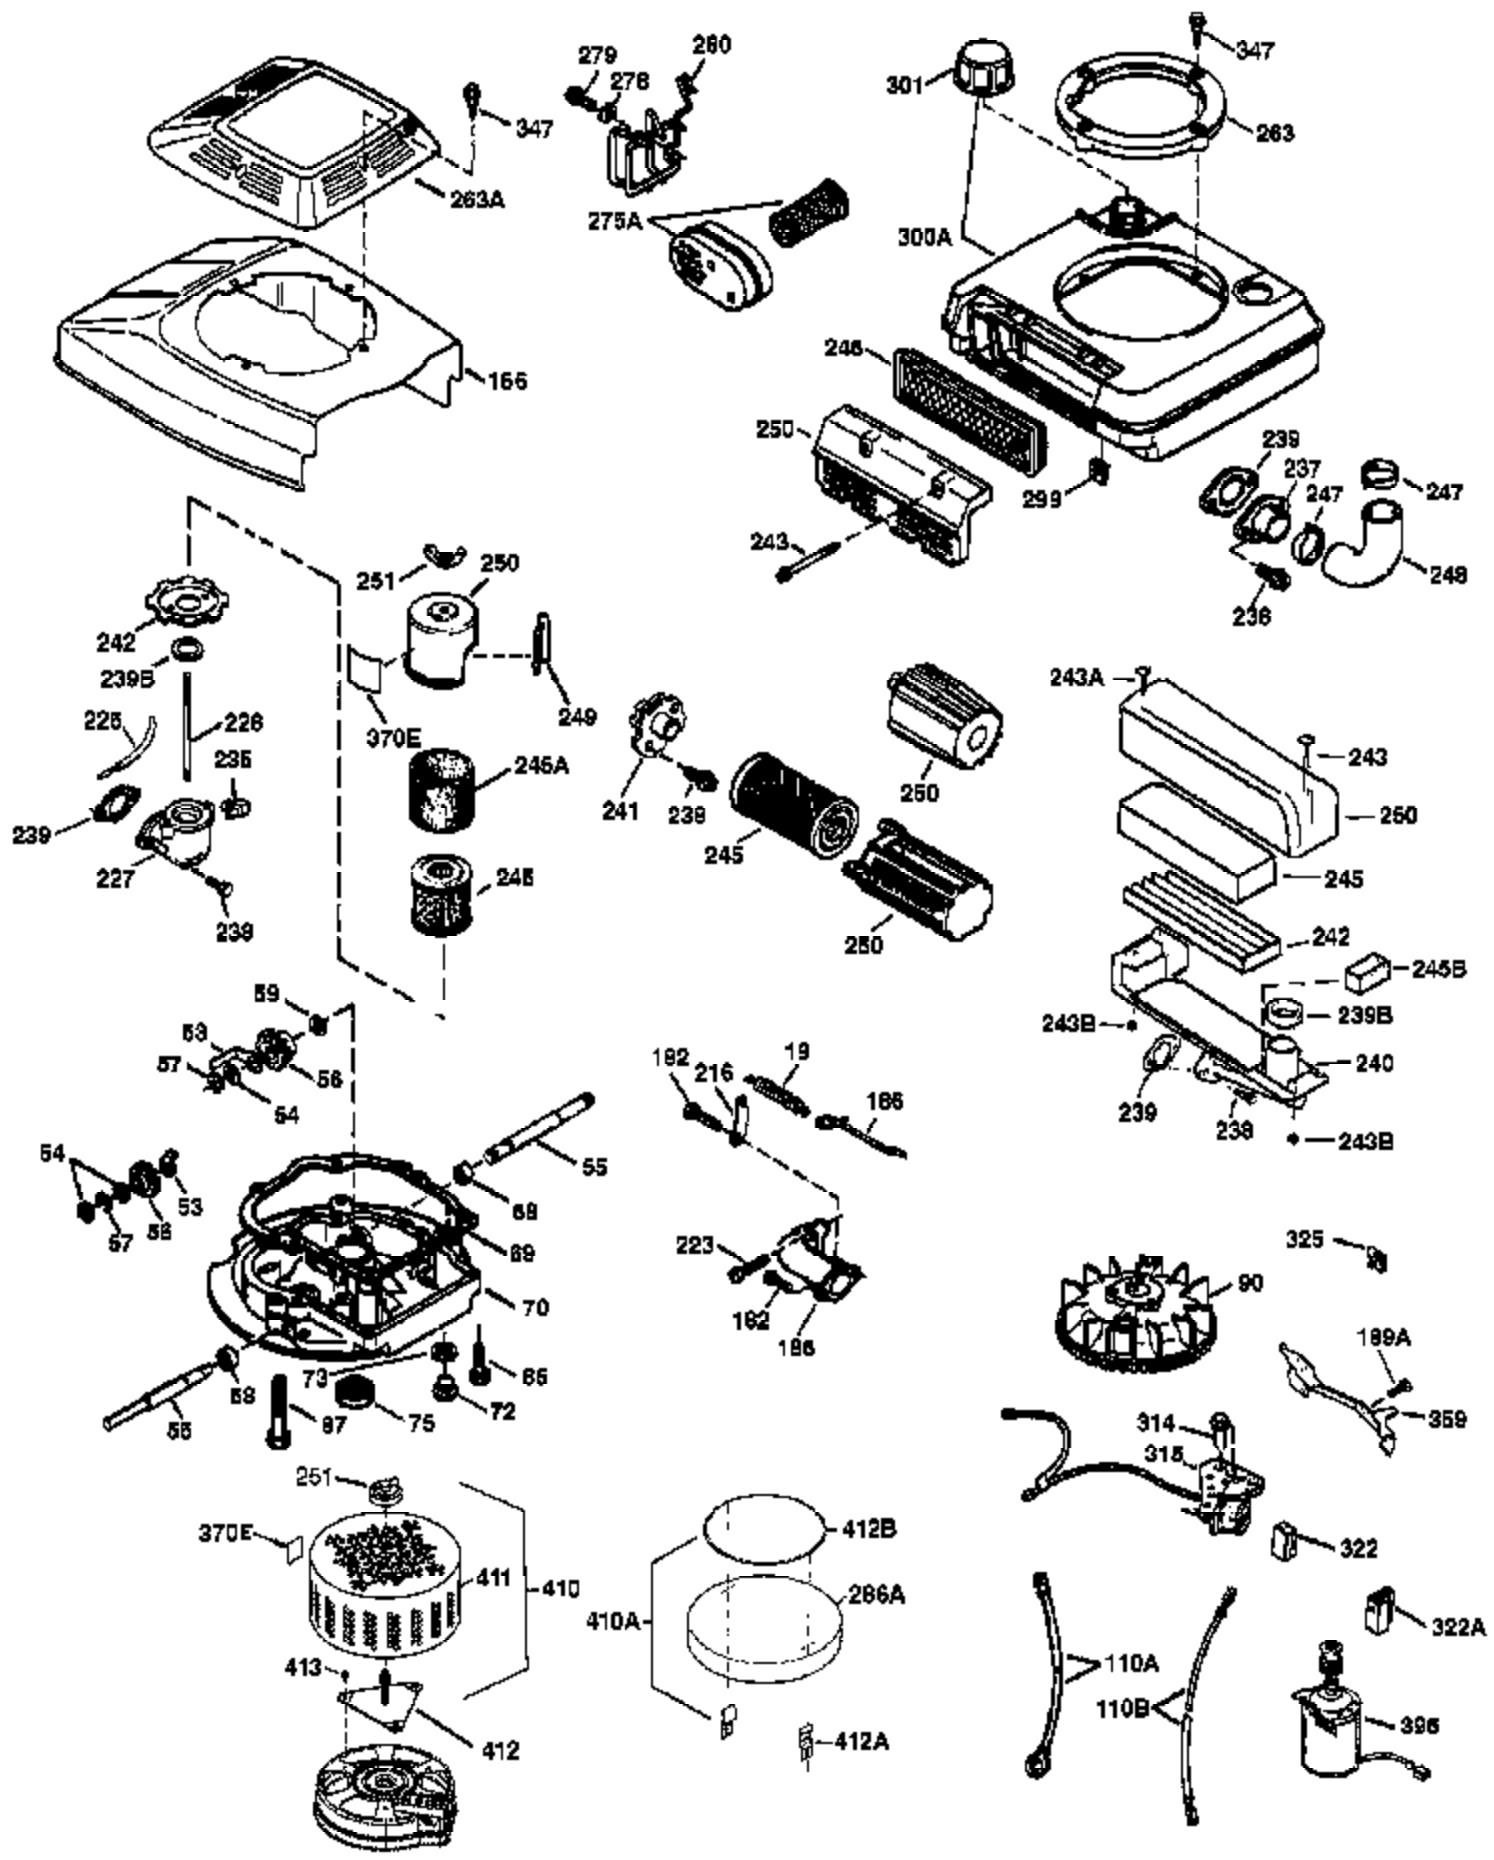

Ref #	Part Number	Qty	Description
178	29752	2	Nut & Lock Washer, 1/4-28
182	6201	2	Screw, 1/4-28 x 7/8"
184	26756	1	* Carburetor To Intake Pipe Gasket
185	36544	1	Intake Pipe
186	34337	1	Governor Link
189	650839	2	Screw, 10-32 x 1/2"
191	36559A	1	S.E. Brake Bracket (Incl. 195)
195	610973	1	Terminal
200	33131A	1	Control Bracket (Incl. 202 thru 206)
202	36482	1	Compression Spring
203	31342	1	Compression Spring
204	651029	1	Screw, Torx T-10, 5-40 x 7/16"
205	651019	1	Screw, Torx T-10, 6-32 x 41/64"
206	610973	1	Terminal
207	34336	1	Throttle Link
209	30200	2	Screw, 10-24 x 9/16"
210	27793	1	Conduit Clip
211	28942	1	Screw, 10-32 x 3/8"
223	650451	2	Screw, 1/4-20 x 1"
224	34690A	1	* Intake Pipe Gasket
238	650806	2	Screw, 10-32 x 5/8"
240	36743	1	Air Cleaner Body
250	36744	1	Air Cleaner Cover
260	36756	1	Blower Housing
261	30200	2	Screw, 10-24 x 9/16"
262	650831	2	Screw, 1/4-20 x 1/2"
275	36473	1	Muffler (Incl. 277)
277	650988	2	Screw, 1/4-20 x 2-5/16"
285	35000A	1	Starter Cup
287	650926	2	Screw, 8-32 x 21/64"
290	34357	1	Fuel Line
292	26460	2	Fuel Line Clamp
298	28763	3	Screw, 10-32 x 35/64"
300	36757	1	Fuel Tank (Incl. 292 & 301)
301	36246	1	Fuel Cap
305	35577	1	Oil Fill Tube
306	36996	1	* "O"-Ring
307	35499	1	"O"-Ring
309	650562	1	Screw, 10-32 x 1/2"
310	35578	1	Dipstick
313	34080	1	Spacer
370D	35977	1	Caution Decal
370K	36695	1	Starter Decal
370A	36261	1	Lubrication Decal
370C	37199	1	Primer Decal
380	632742	1	Carburetor (Incl. 184)
390	590737	1	Rewind Starter (NOTE: This engine could have been built with 590694 starter).
400	36481B	1	* Gasket Set (Incl. items marked PK in notes) Incl. part #'s 26756 (1), 27234A (1), 33735 (1), 34338 (1), 34690A (1), 36477 (1), 36832 (1), 36996 (1), 37130 (1).
416	36085	1	Spark Arrestor Kit (Incl. 417)(Optional)
417	650821	1	Screw, 10-32 x 1/2" (Optional)
420	730225	1	SAE 30 4-Cycle Engine Oil (1 Quart)